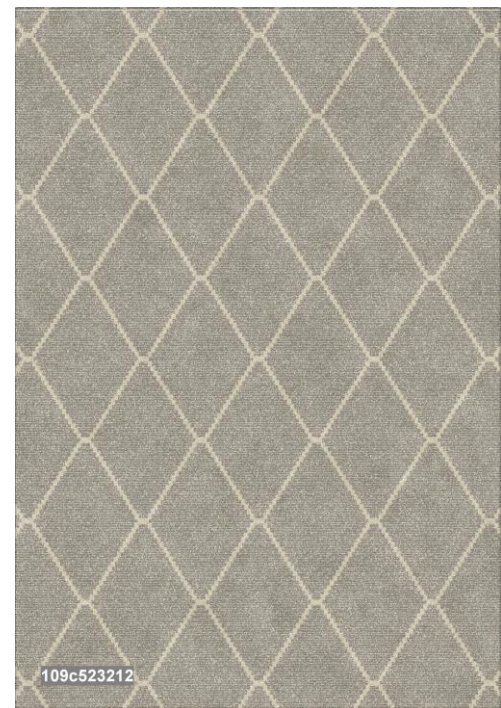

96c523410

97c521610

97c523510

97c529510

105c523514

105c521210

105c523210

105c529412

106c523510

106c523210

106c521610

106c529510

107c523610

107c523410

107c521610

107c523210

111c523210

111c523510

111c529512

111c521510

A rectangular swatch of brown fabric with a fine, woven texture. The color is a rich, slightly mottled brown.

112c521210

A rectangular swatch of olive green fabric with a fine, woven texture. The color is a muted, earthy green.