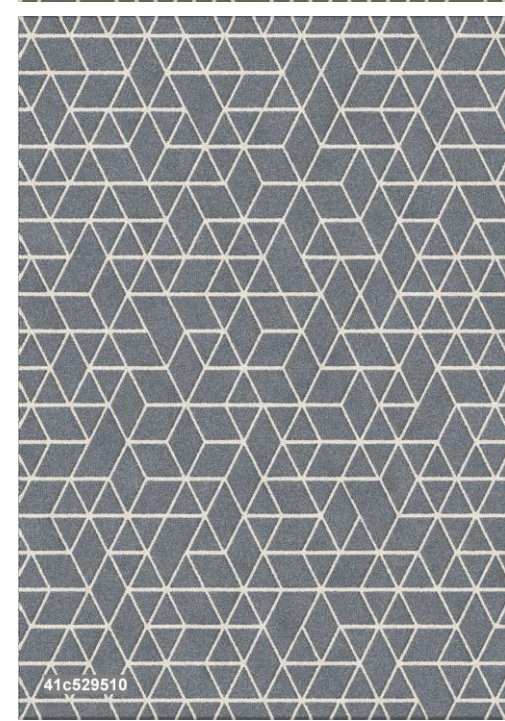

MADE IN BELGIUM

PILE COLORS

Col 523

Col 529

23c523240

23c523340

33c523540

33c523360