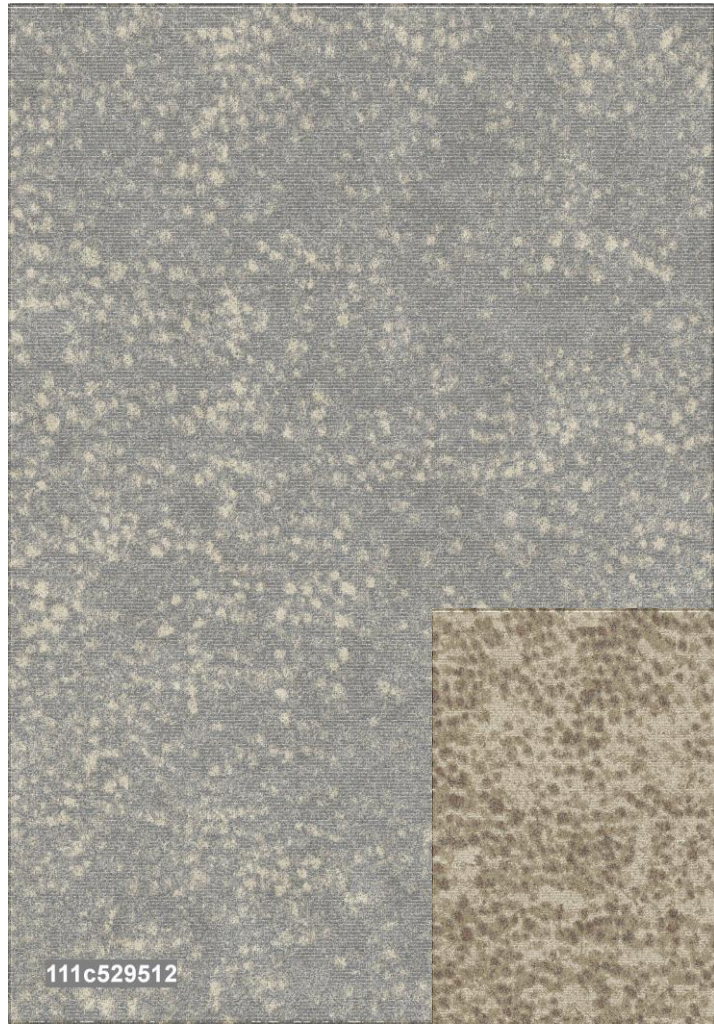

106c523510

106c523210

106c521610

106c529510

107c523610

107c523410

107c521610

107c523210

111c523210

111c523510

111c529512

111c521510

A rectangular swatch of brown fabric with a fine, woven texture. The color is a rich, slightly mottled brown.

112c521210

A rectangular swatch of olive green fabric with a fine, woven texture. The color is a muted, earthy green.

112c523510

A rectangular swatch of olive green fabric with a fine, woven texture, similar to the one in the top right.

112c521510

A rectangular swatch of dark blue fabric with a fine, woven texture. The color is a deep, slightly greyish blue.