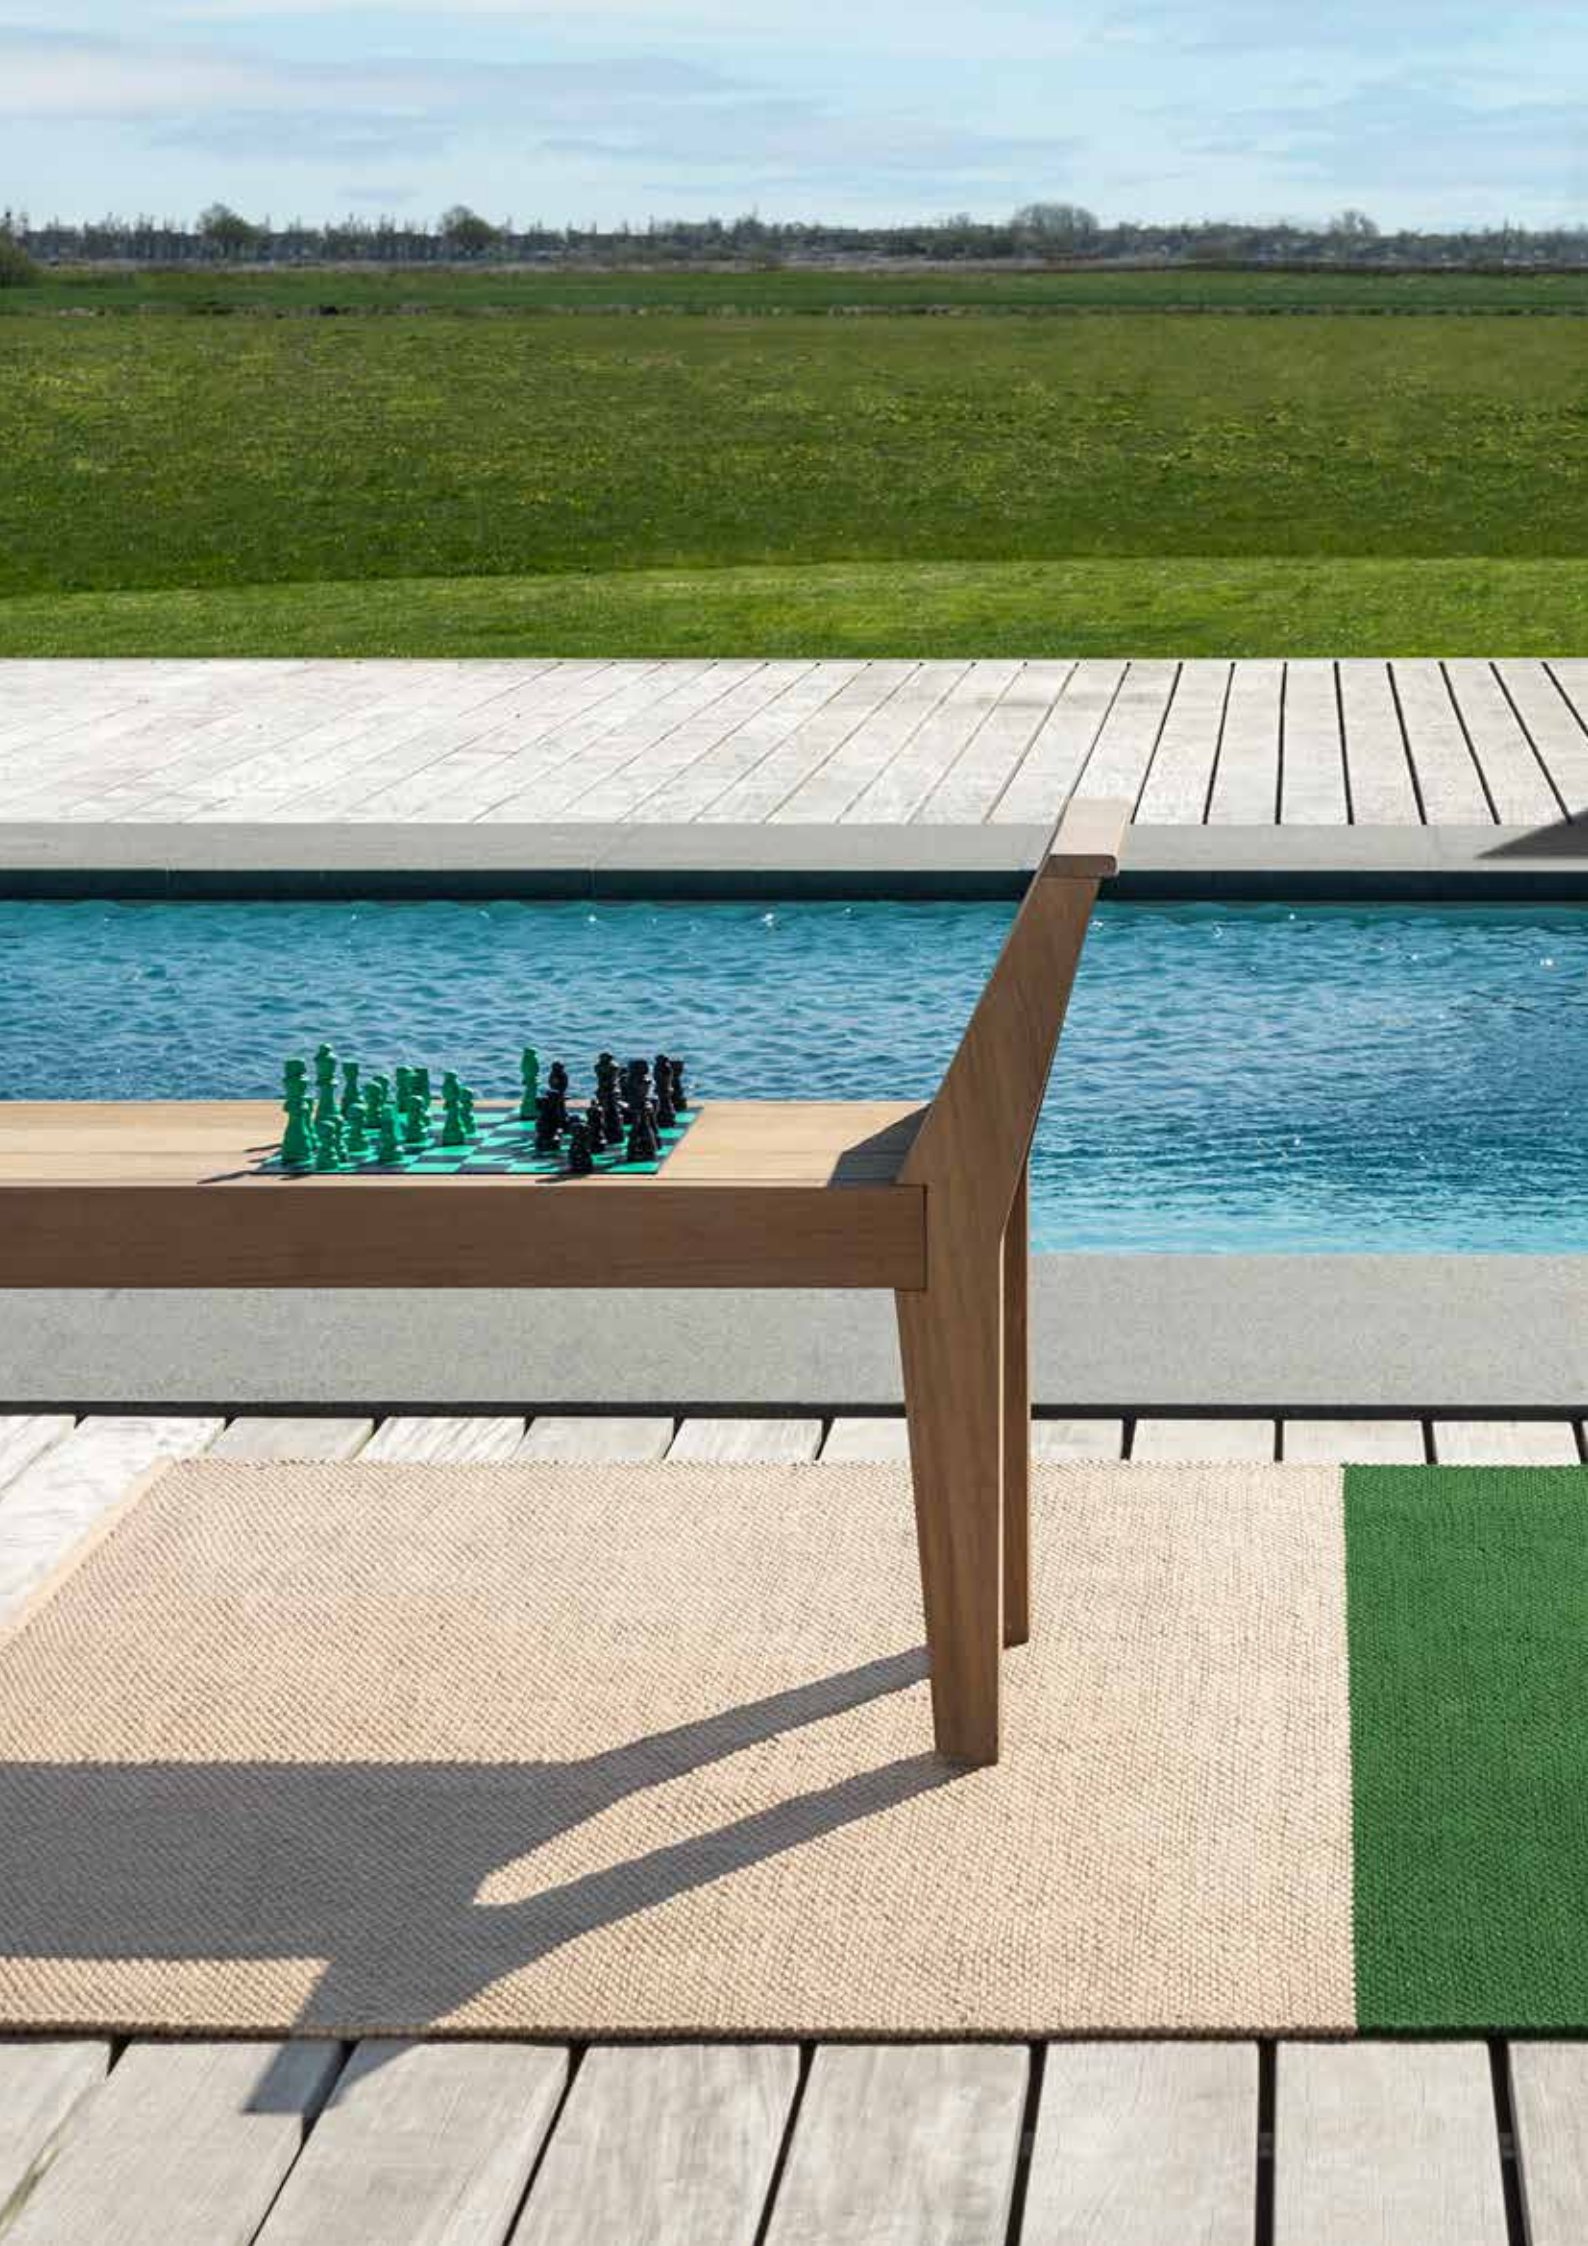

LACE & DECK
IN-OUTDOOR RUG COLLECTION
BRINK & CAMPMAN '23

B&C

For the sunny season we have developed the bold and energetic DECK series in distinct colours. Let the spring and summer come and see the DECK in dazzling electric blue that reminds you of the Mediterranean sea, or the 'DECK spring green' in a very vibrant green!

Both the DECK and the LACE series are hand-woven rugs and feature unique textures in which the enchanting colours perform at their best. The textures are soft to the touch and consist of woven ropes that form an exciting pattern. You can lay the rugs wherever you like, they all add that special extra to the floor.

Deck

electric blue
496708

A photograph of a swimming pool with a wooden deck. In the foreground, a rectangular rug with a diagonal pattern of blue and beige stripes is laid out on the deck. The pool water is a vibrant blue with gentle ripples. The text "Enjoy the sun, enjoy your rug!" is centered over the pool water, with a small horizontal line underneath it.