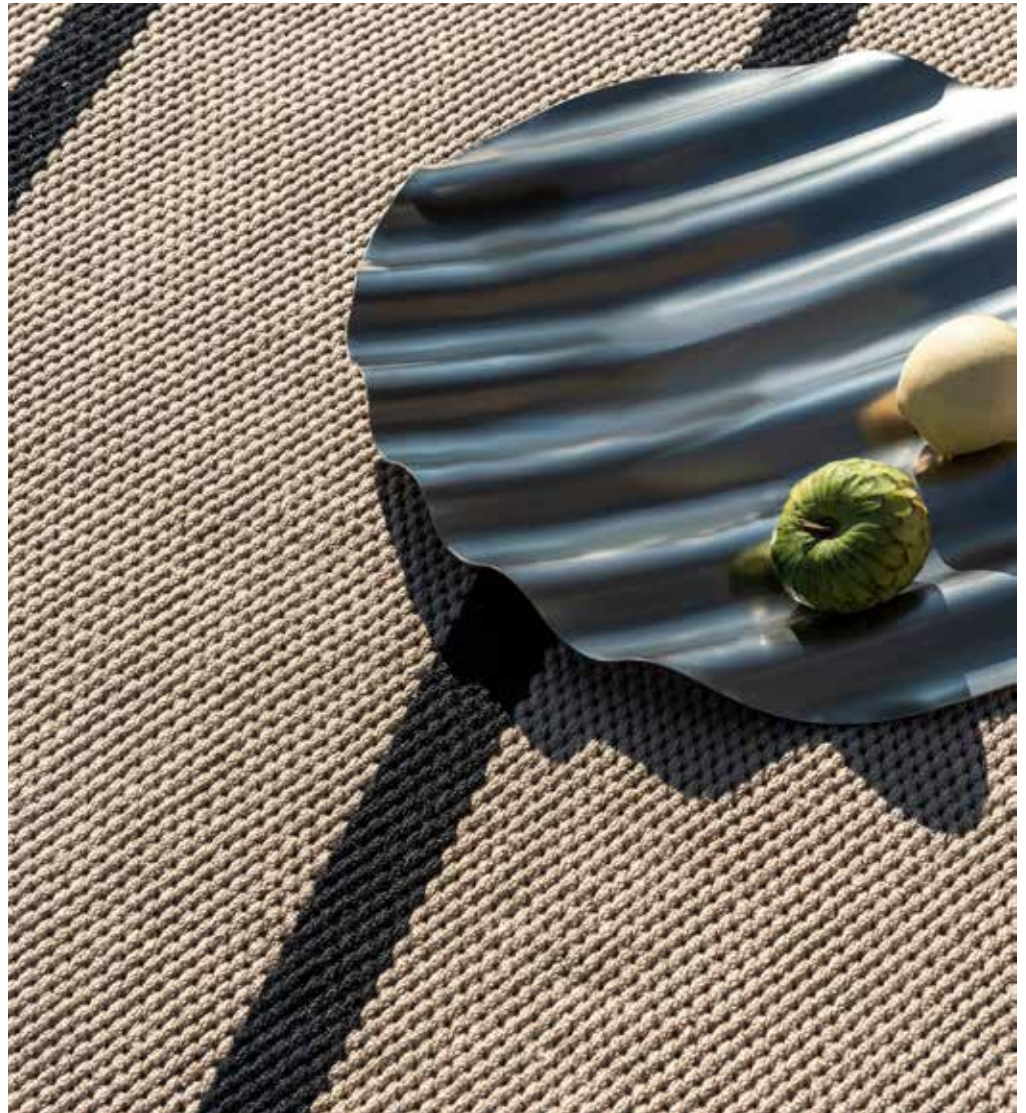

Deck

total weight: ca 2030 gr/m²
total height: ca 10 mm

available sizes:

140x200

160x230

200x280

250x350

4'7x6'7"

5'3x7'6"

6'7x9'2"

8'2x11'6"

custom sizes on request

electric blue
496708