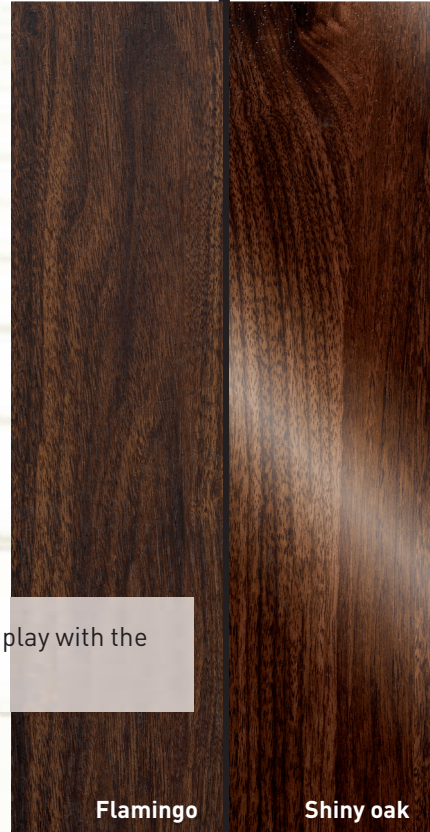

Portland

Red spirit

SEE FURTHER WITH...

CREATION

x-tra long effect

Use these extra-long floorboards - more than 1.3 m - to maximise the size of your space with amazing effect!

Albion

Ocean side

Spencer

SHINY SEDUCTION WITH...

CREATION

piano finish

A shiny, gloss-like finish. Your "Shiny oak" floor will play with the ambient light for an ultra-brilliant result!

Flamingo

Shiny oak

Shiny oak