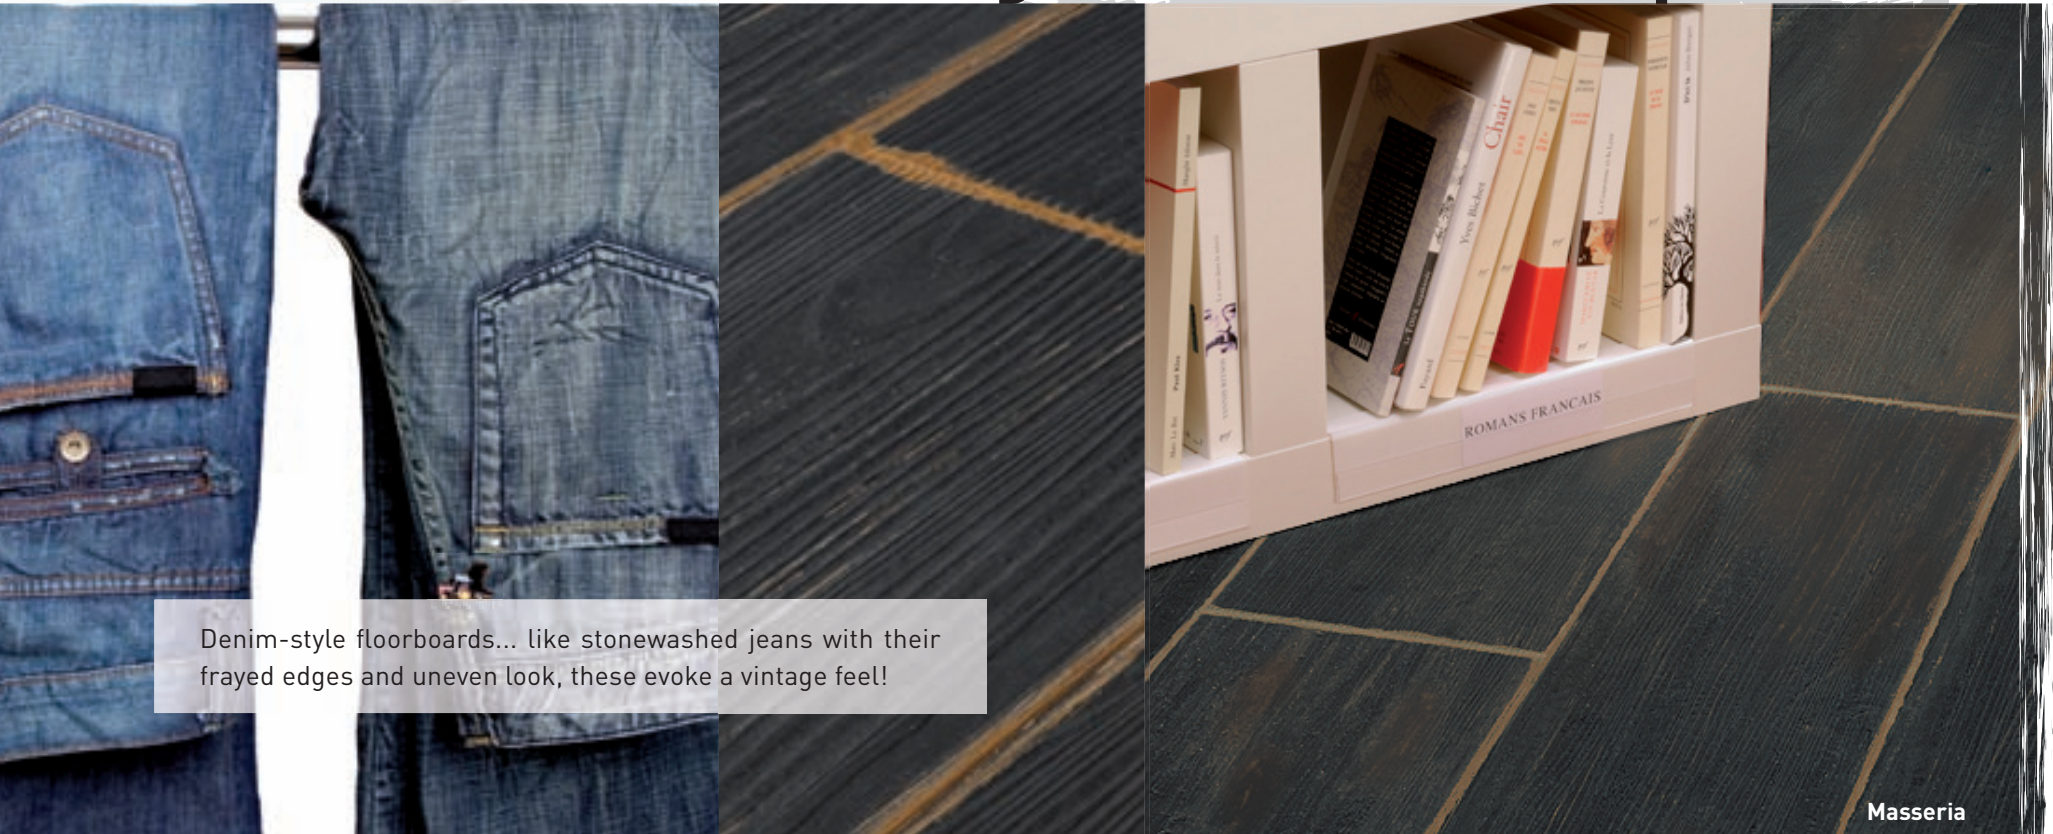

Fargo

Marutea

OWN A UNIQUE PIECE WITH...

CREATION

jean's spirit

Denim-style floorboards... like stonewashed jeans with their frayed edges and uneven look, these evoke a vintage feel!

Masseria

Masseria