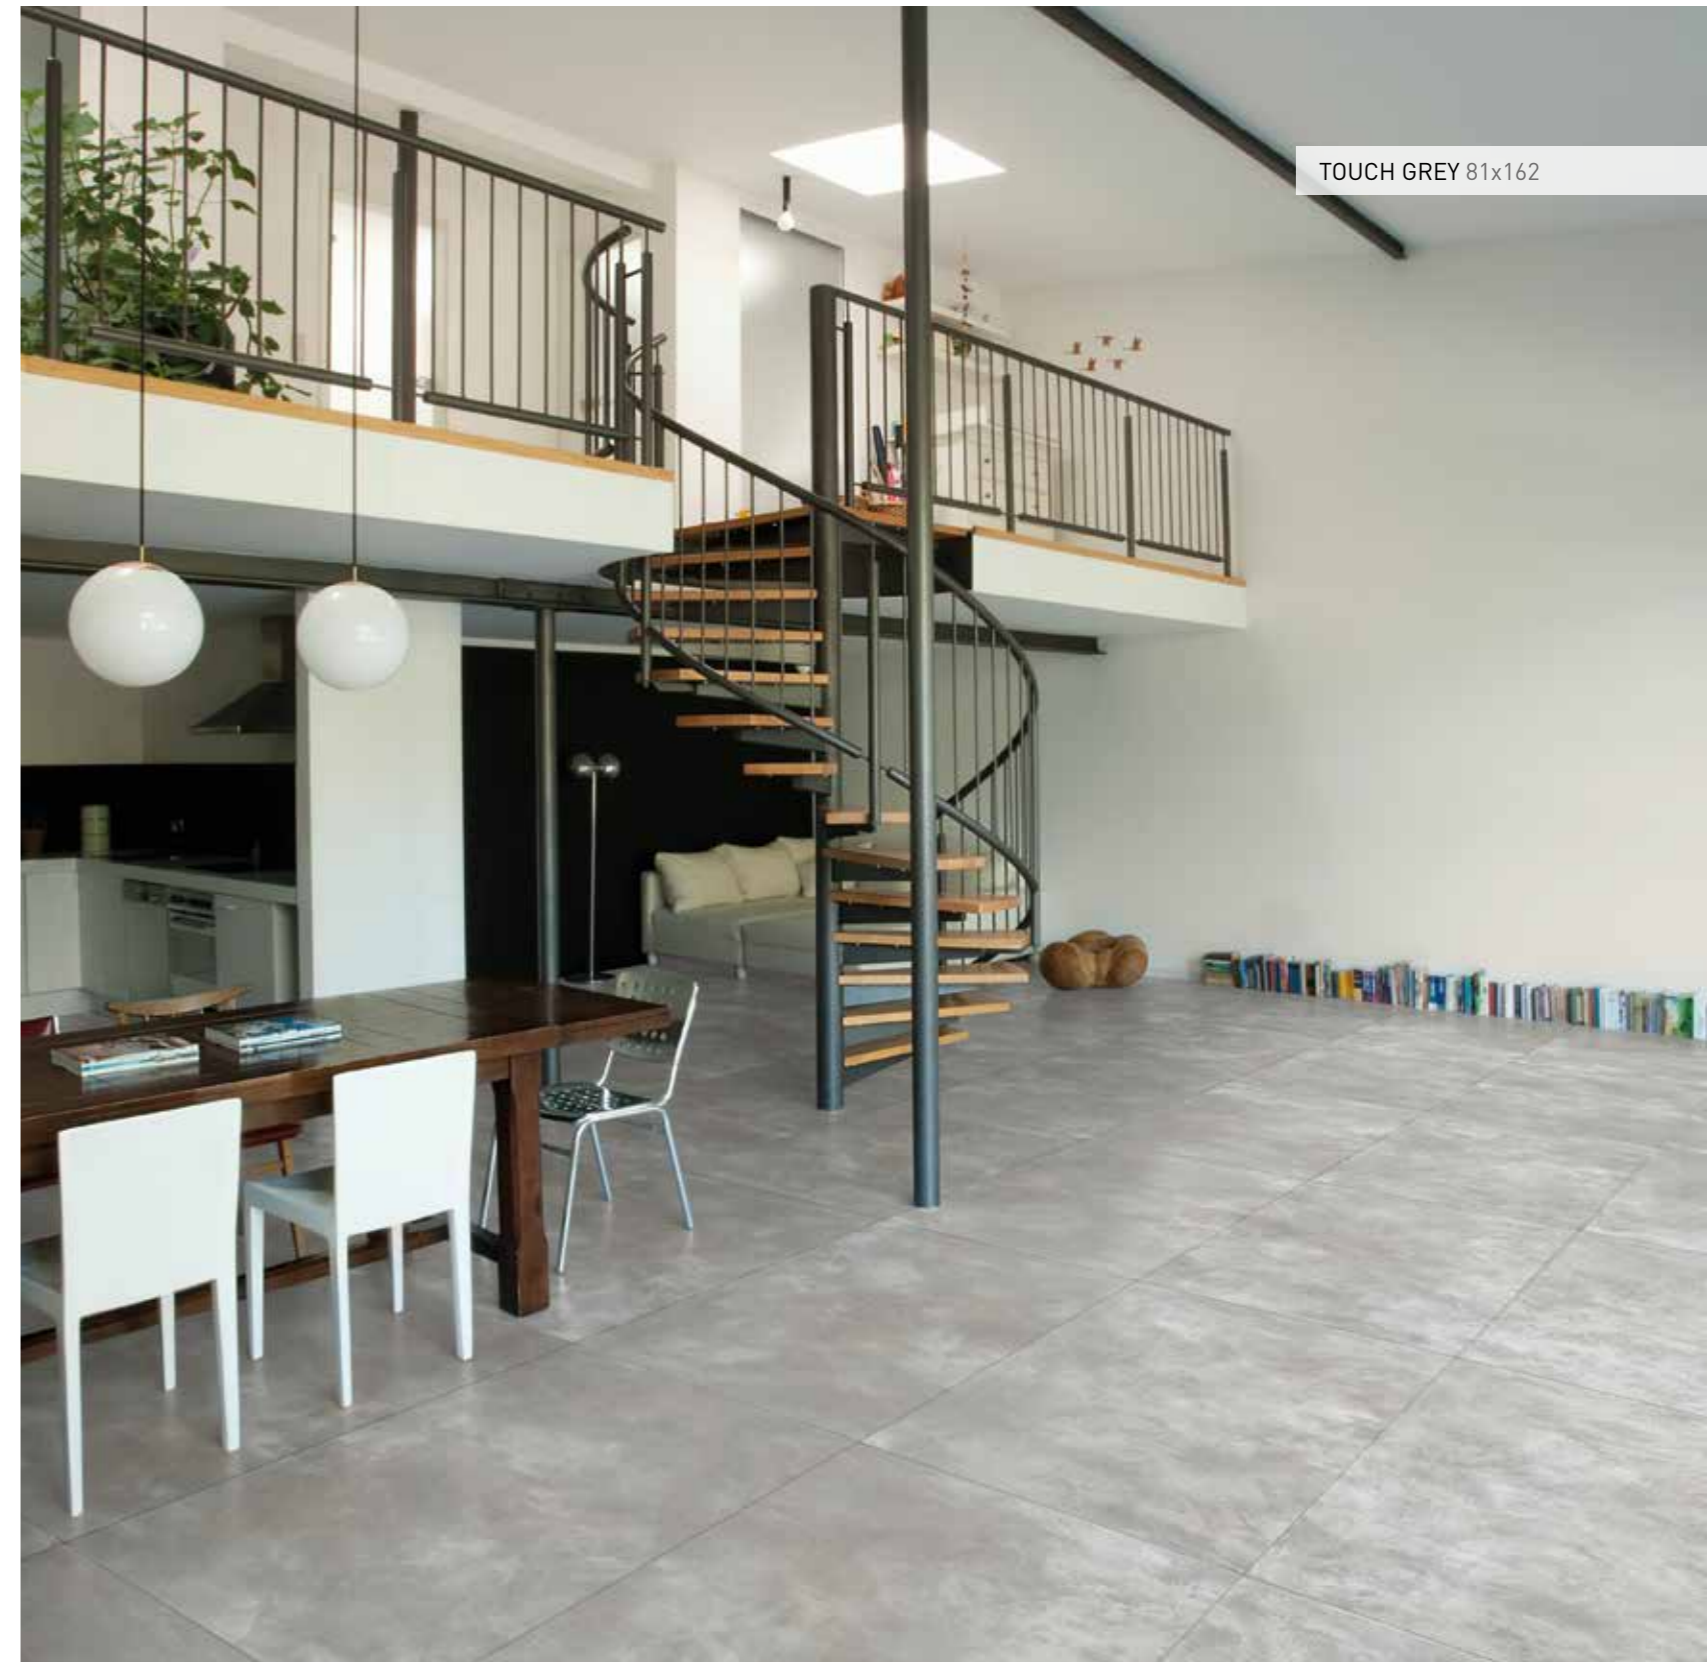

TOUCH GREY 81x162