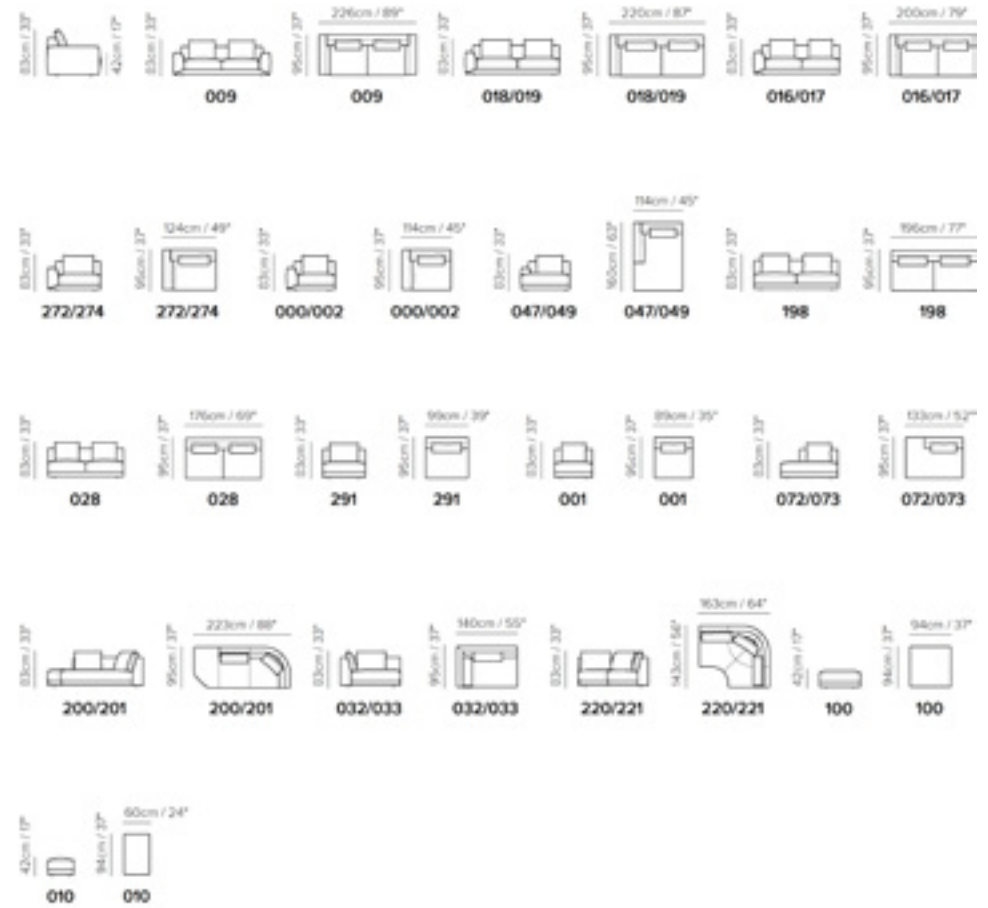

LEATHER OR FABRIC

MODULAR

CLEANABLE

Numerous modules to combine however you prefer, to create your ideal configuration.

MOD C194

CHOOSE YOUR KARTUN

MOD C194

YOU MIGHT LIKE