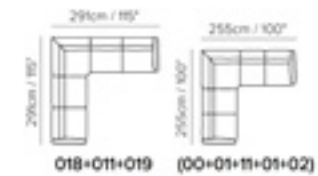

FIND YOUR NEAREST STORE AT NATUZZIEDITIONS.COM