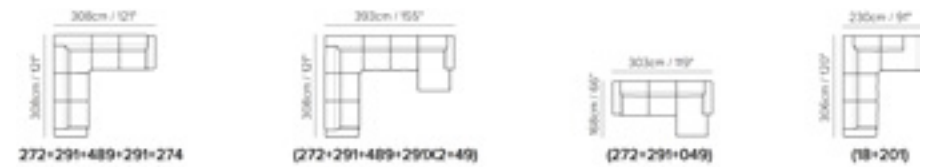

YOU MIGHT LIKE

FIND YOUR NEAREST STORE AT NATUZZIEDITIONS.COM