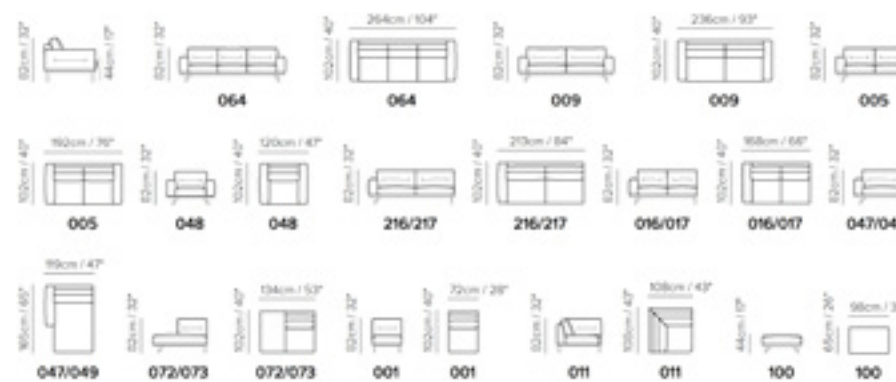

CHOOSE YOUR ADRENALINA