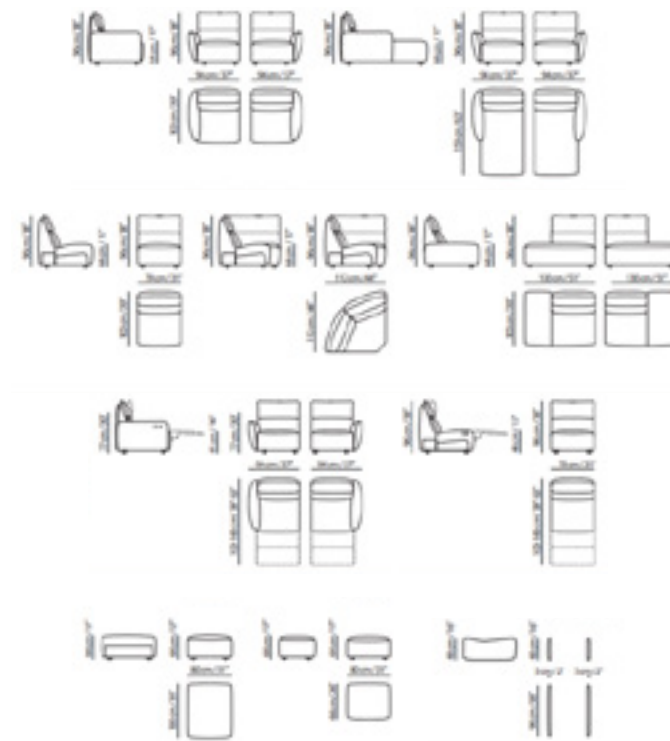

 
LEATHER OR FABRIC POWERMOTION

*Choose your Patto
and take a seat!*

It is an open base model that stands out thanks to an exclusive characteristic: the possibility for an end module with storage unit, a highly practical and functional feature.

Zerowall System: activates the recliner function without needing to move the sofa off the back wall.

Dual Power Mechanism, allows separate adjustment of the headrest and footrest.

CHOOSE YOUR PATTO

YOU MIGHT LIKE