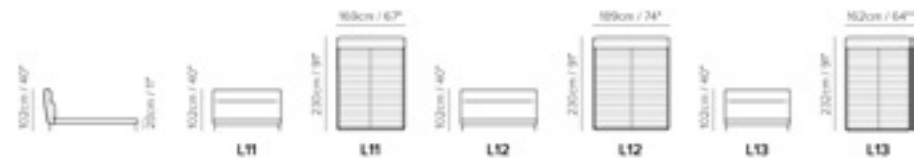

CHOOSE YOUR STONE

CHOOSE THE MOST COMFORTABLE MATTRESS FOR YOU.

FIND YOUR NEAREST STORE AT NATUZZIEDITIONS.COM