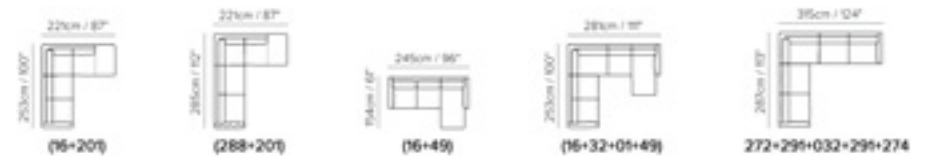

YOU MIGHT LIKE

FIND YOUR NEAREST STORE AT NATUZZIEDITIONS.COM