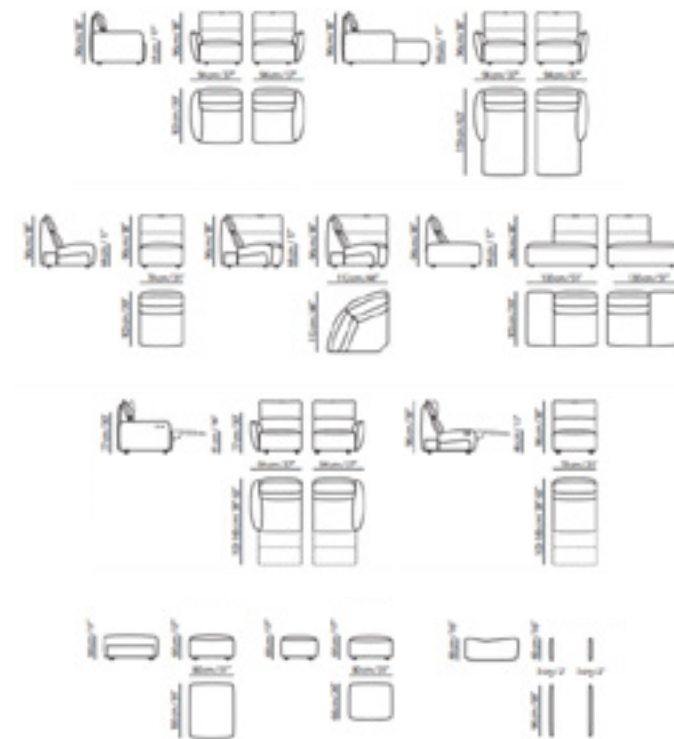

CHOOSE YOUR VERSATILE