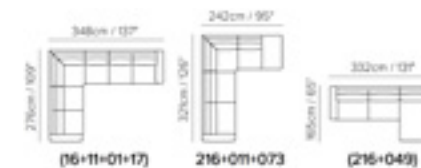

YOU MIGHT LIKE

FIND YOUR NEAREST STORE AT NATUZZIEDITIONS.COM