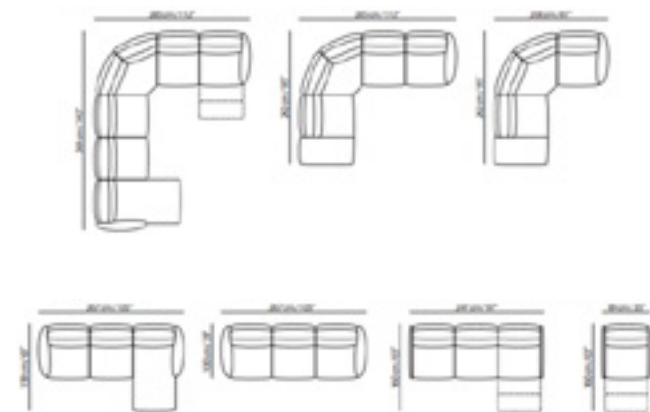

CHOOSE YOUR VERSATILE

YOU MIGHT LIKE

FIND YOUR NEAREST STORE AT NATUZZIEDITIONS.COM

MOD C200

MOD C200

GREG three seater SOFA, in leather with relax functions (L 200 - P 95-157 - H 89-101cm). **GREG three seater SOFA**, in fabric with relax functions (L 200 - P 157 H 101 cm). **WHISPER RUG** vintage platinum (P 250 - L 300 cm). Available in others dimensions and colors. **LOW CENTRAL TABLE** (120x60), metal grey finishing with ceramic top with calacatta oro marble effect. **SIDE TABLE LOW** (60x60)metal grey finishing with ceramic top with calacatta oro marble effect.