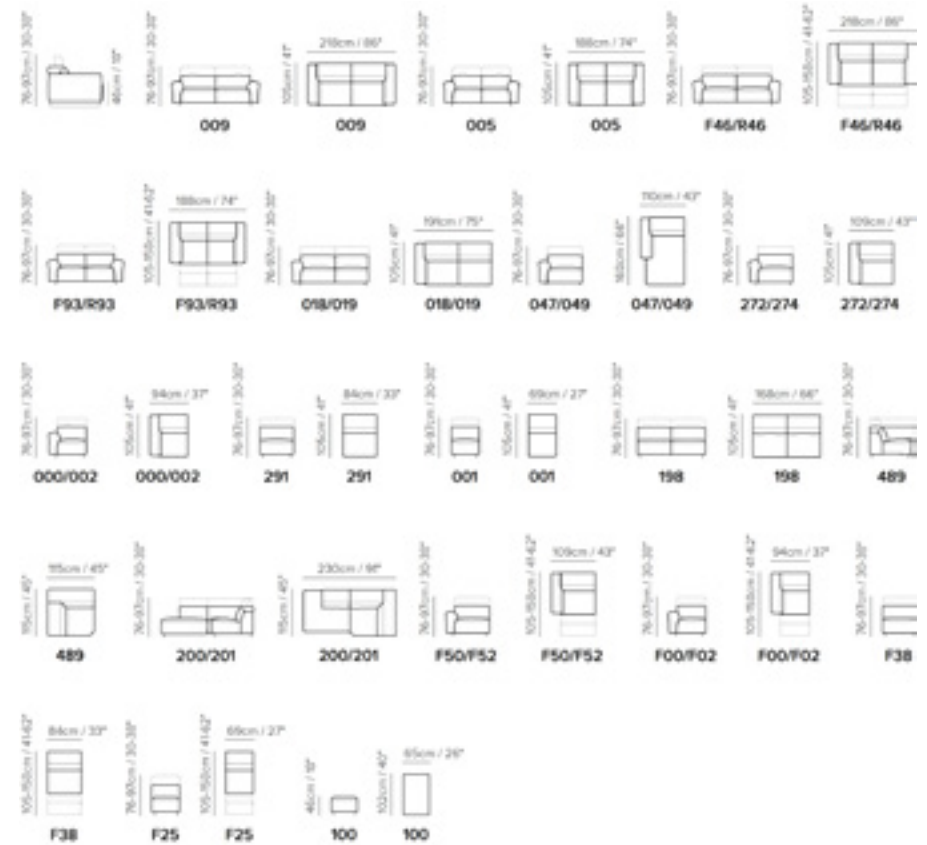

*A usb port in the sofa.
No, it's not a dream.*

LEATHER OR FABRIC

MODULAR

POWERMOTION

Solid and square in shape but with tailored comfort thanks to recliner mechanisms of last generation.

MOD C197

CHOOSE YOUR MODUS