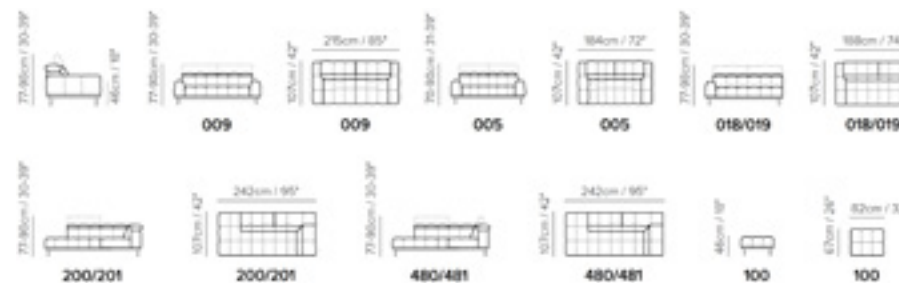

CHOOSE YOUR AUTENTICO