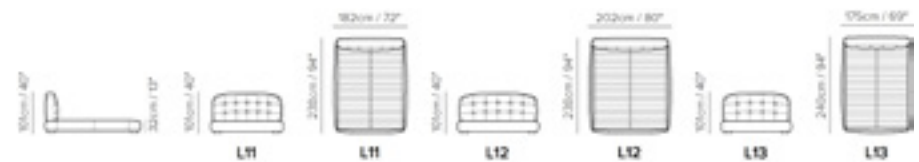

MOD LE04

CHOOSE YOUR STONE

CHOOSE THE MOST COMFORTABLE MATTRESS FOR YOU.

This bed is characterised by its high-level functionality: the base can in fact be lifted or lowered (+/- 5cm) to maintain alignment with the frame depending on the selected mattress.