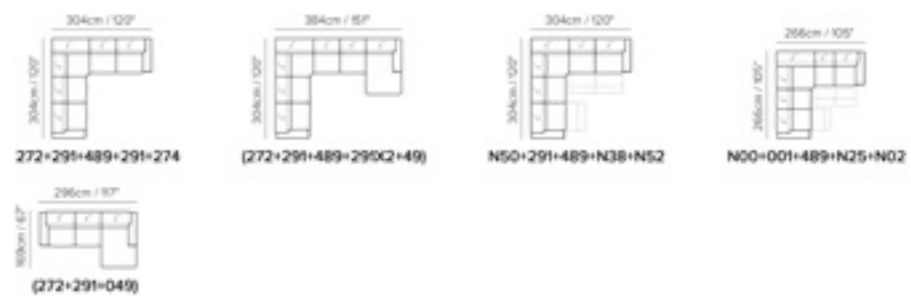

MOD C074

CHOOSE YOUR TRIONFO

MOD C074

YOU MIGHT LIKE

FIND YOUR NEAREST STORE AT NATUZZIEDITIONS.COM

*A headboard
that doesn't go
unnoticed!
Chapeau!*

←

GALATTICO BED in leather (L184 - P232 - H108). Also available in size (L204 - P232 - H108) in leathers and fabrics and mix of them. **FELICITA' ARMCHAIR** in fabric (H-78 - W77 - D84). Available in a wide range of leathers and fabrics in many colors. **ASTRA FLOOR LAMP** metal frame in pewter color and lampshade in white opal glass (Ø45-H165). Available also with white frame. **LILLY RUG** sage/beige (173x274). Also available blue/grey. **BEDSIDE TABLE COMO** (P50 - L50cm - H45cm) frame in curved metal painted champagne color, drawers in brown ash and ceramic arabescato statuario effect top. Ceramic marble-effect top.