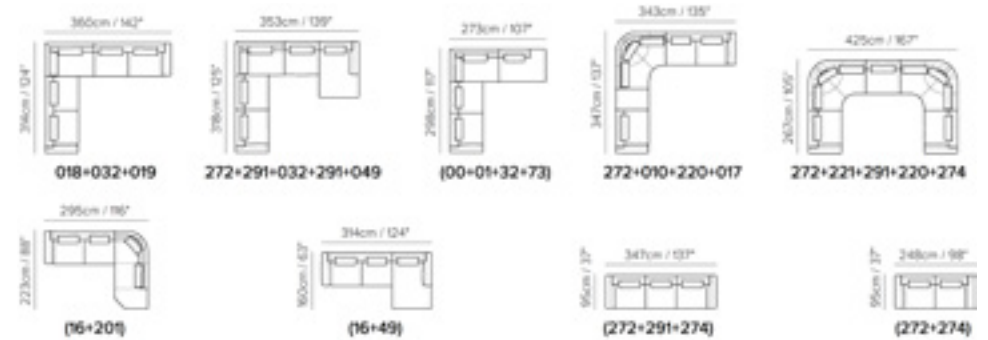

FIND YOUR NEAREST STORE AT NATUZZIEDITIONS.COM

MODUS sectional SOFA, in fabric with adjustable headrest (W 308 - W 308 - H 76-97cm). Feet lacquered coffee or gray. Available in a wide range of leathers and fabrics in many colors. **POLI armchair** in fabric (L 78- P 76 - H 70). Feet matt black. Available in leather and fabric in many colors. **WIRE central TABLE** iron grey finishing frame and ceramic top (L90cm x P90cm H 32cm). **WIRE side TABLE** iron grey finishing frame and ceramic top (D56 - H 50cm). **WHISPER RUG** light taupe color (P200xL300). Available in others dimensions and colors. **LOG VASE** gold S and M.