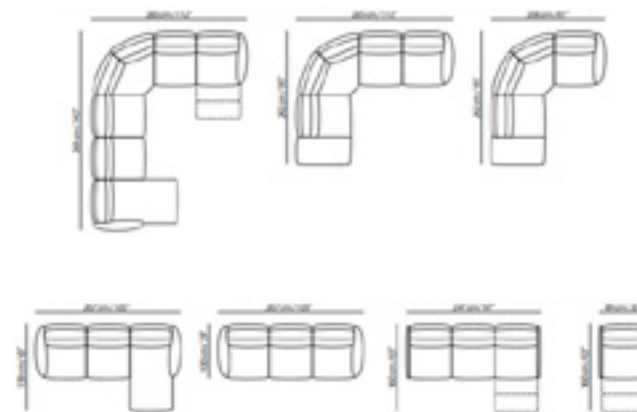

Zerowall System: activates the recliner function without needing to move the sofa off the back wall.

Dual Power Mechanism, allows separate adjustment of the headrest and footrest.

CHOOSE YOUR PATTO

YOU MIGHT LIKE