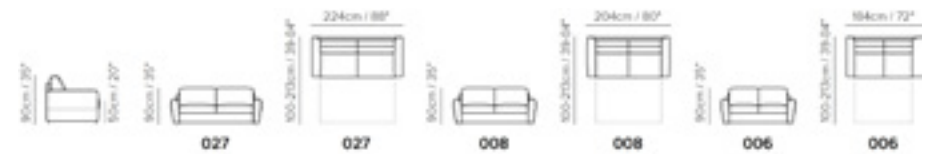

CHOOSE YOUR MORENA