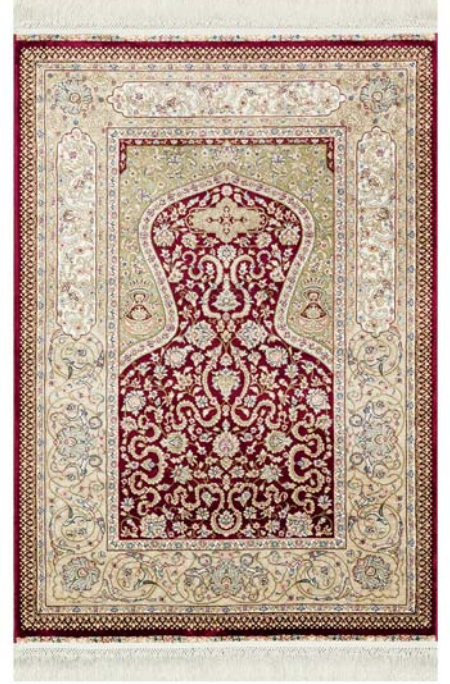

ISF SCD 01 CREAM RED

ISF SCD 01 GOLD

ISF SCD 01 GREY

ISF SCD 01 NAVY

ISF SCD 01 RED

ISF SCD 02 RED

ÖLÇÜLER / SIZES : 80x125 cm

RULO HALILAR RUGS IN ROLL