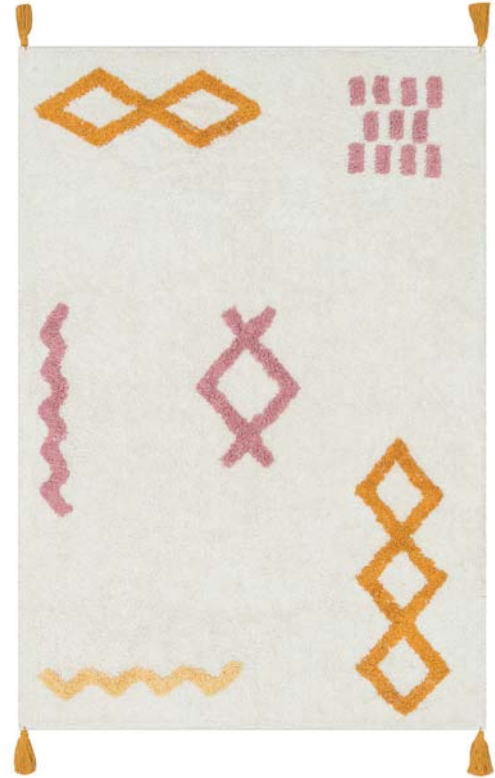

KDS 13 BLUE

ÖLÇÜLER / SIZES : 120x180 - 160x230 cm

COTTON BOON

Yıkanabilir, Kaymaz Tabanlı, Natural Pamuk
Bebek Halısı

Washable, Non-Slippery, Natural Baby Rugs with Cotton

CBN 01 MULTY XW

CBN 02 MULTY XW

CBN 03 MULTY XW