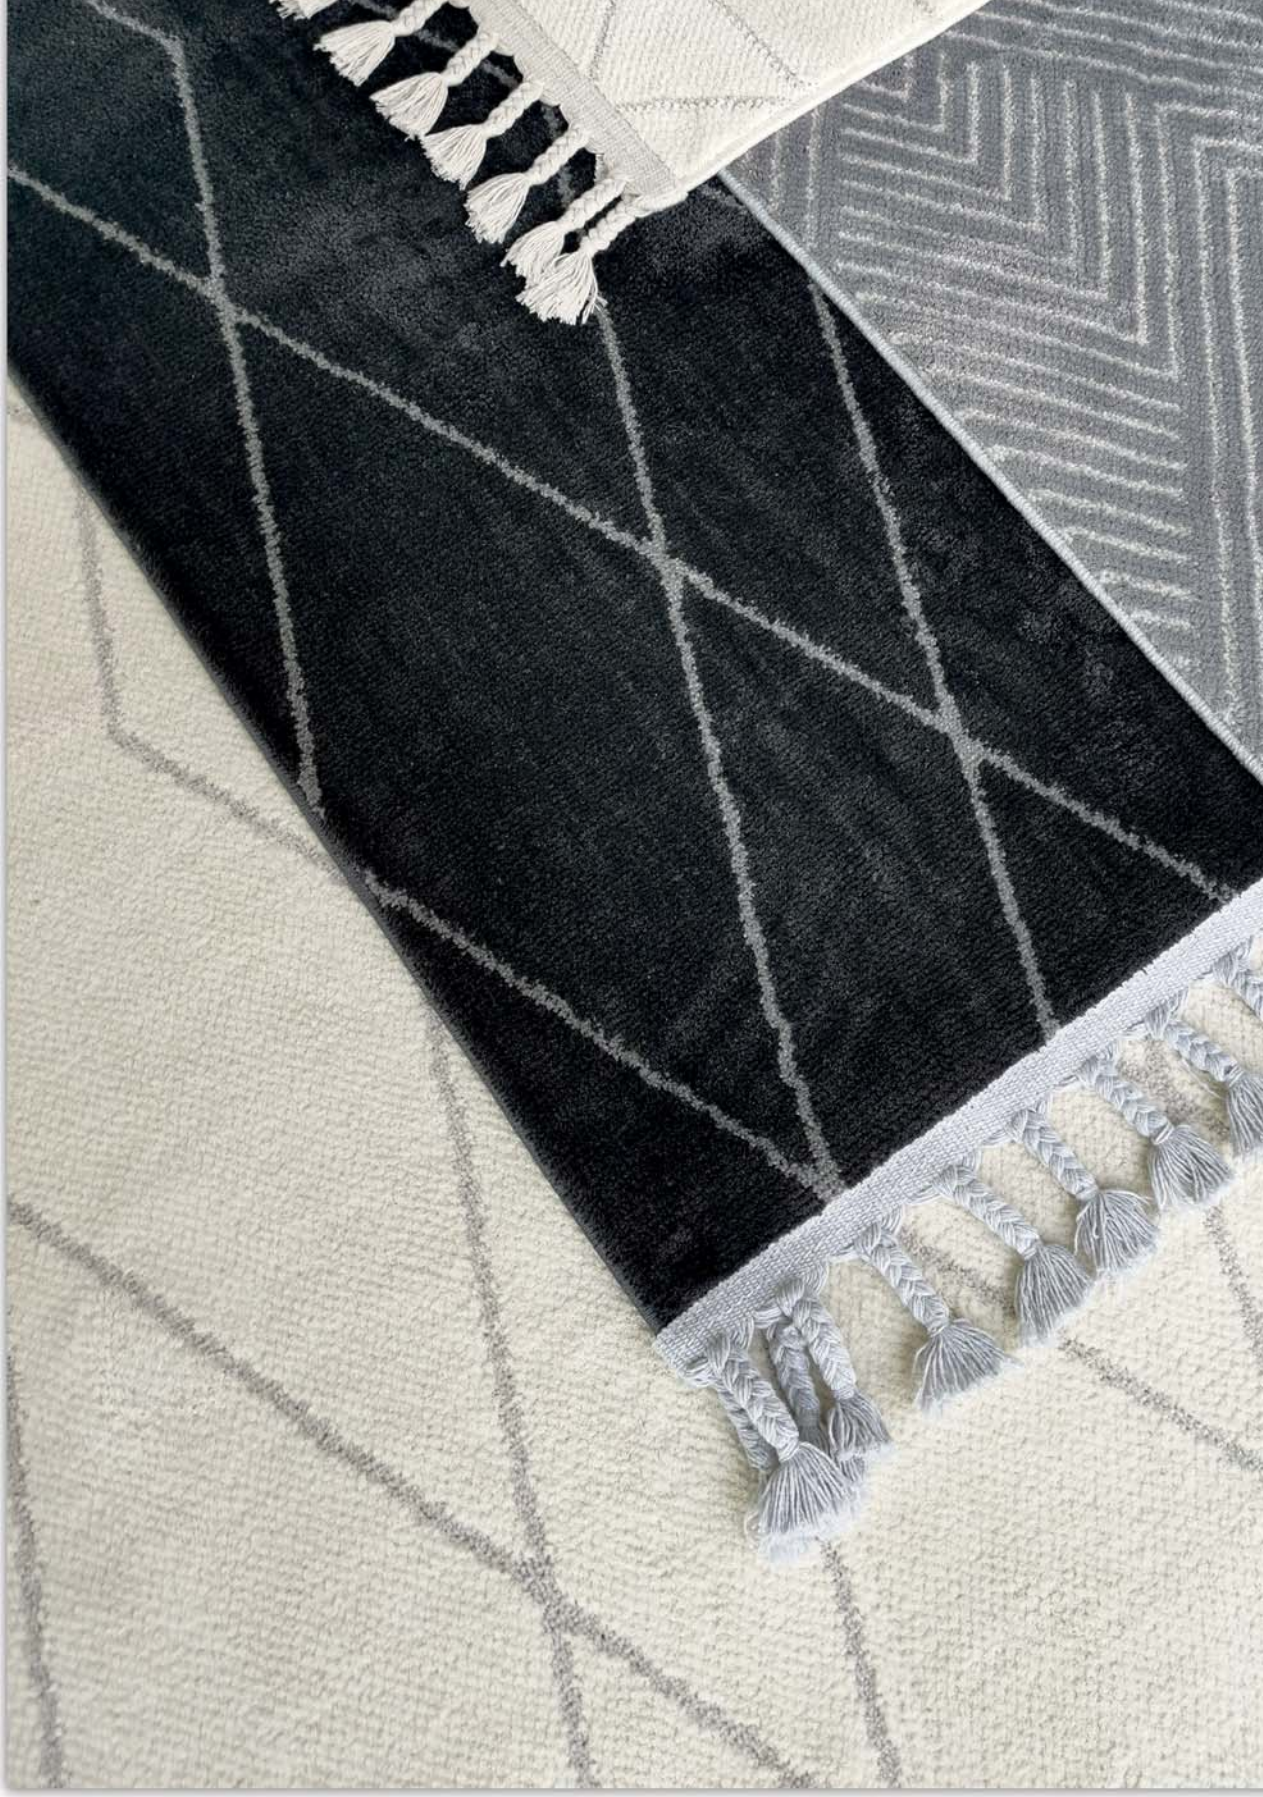

Yumuşak Dokulu Etnik Detaylara Sahip
Modern Halı

Modern Machine Made Rugs With Soft Texture