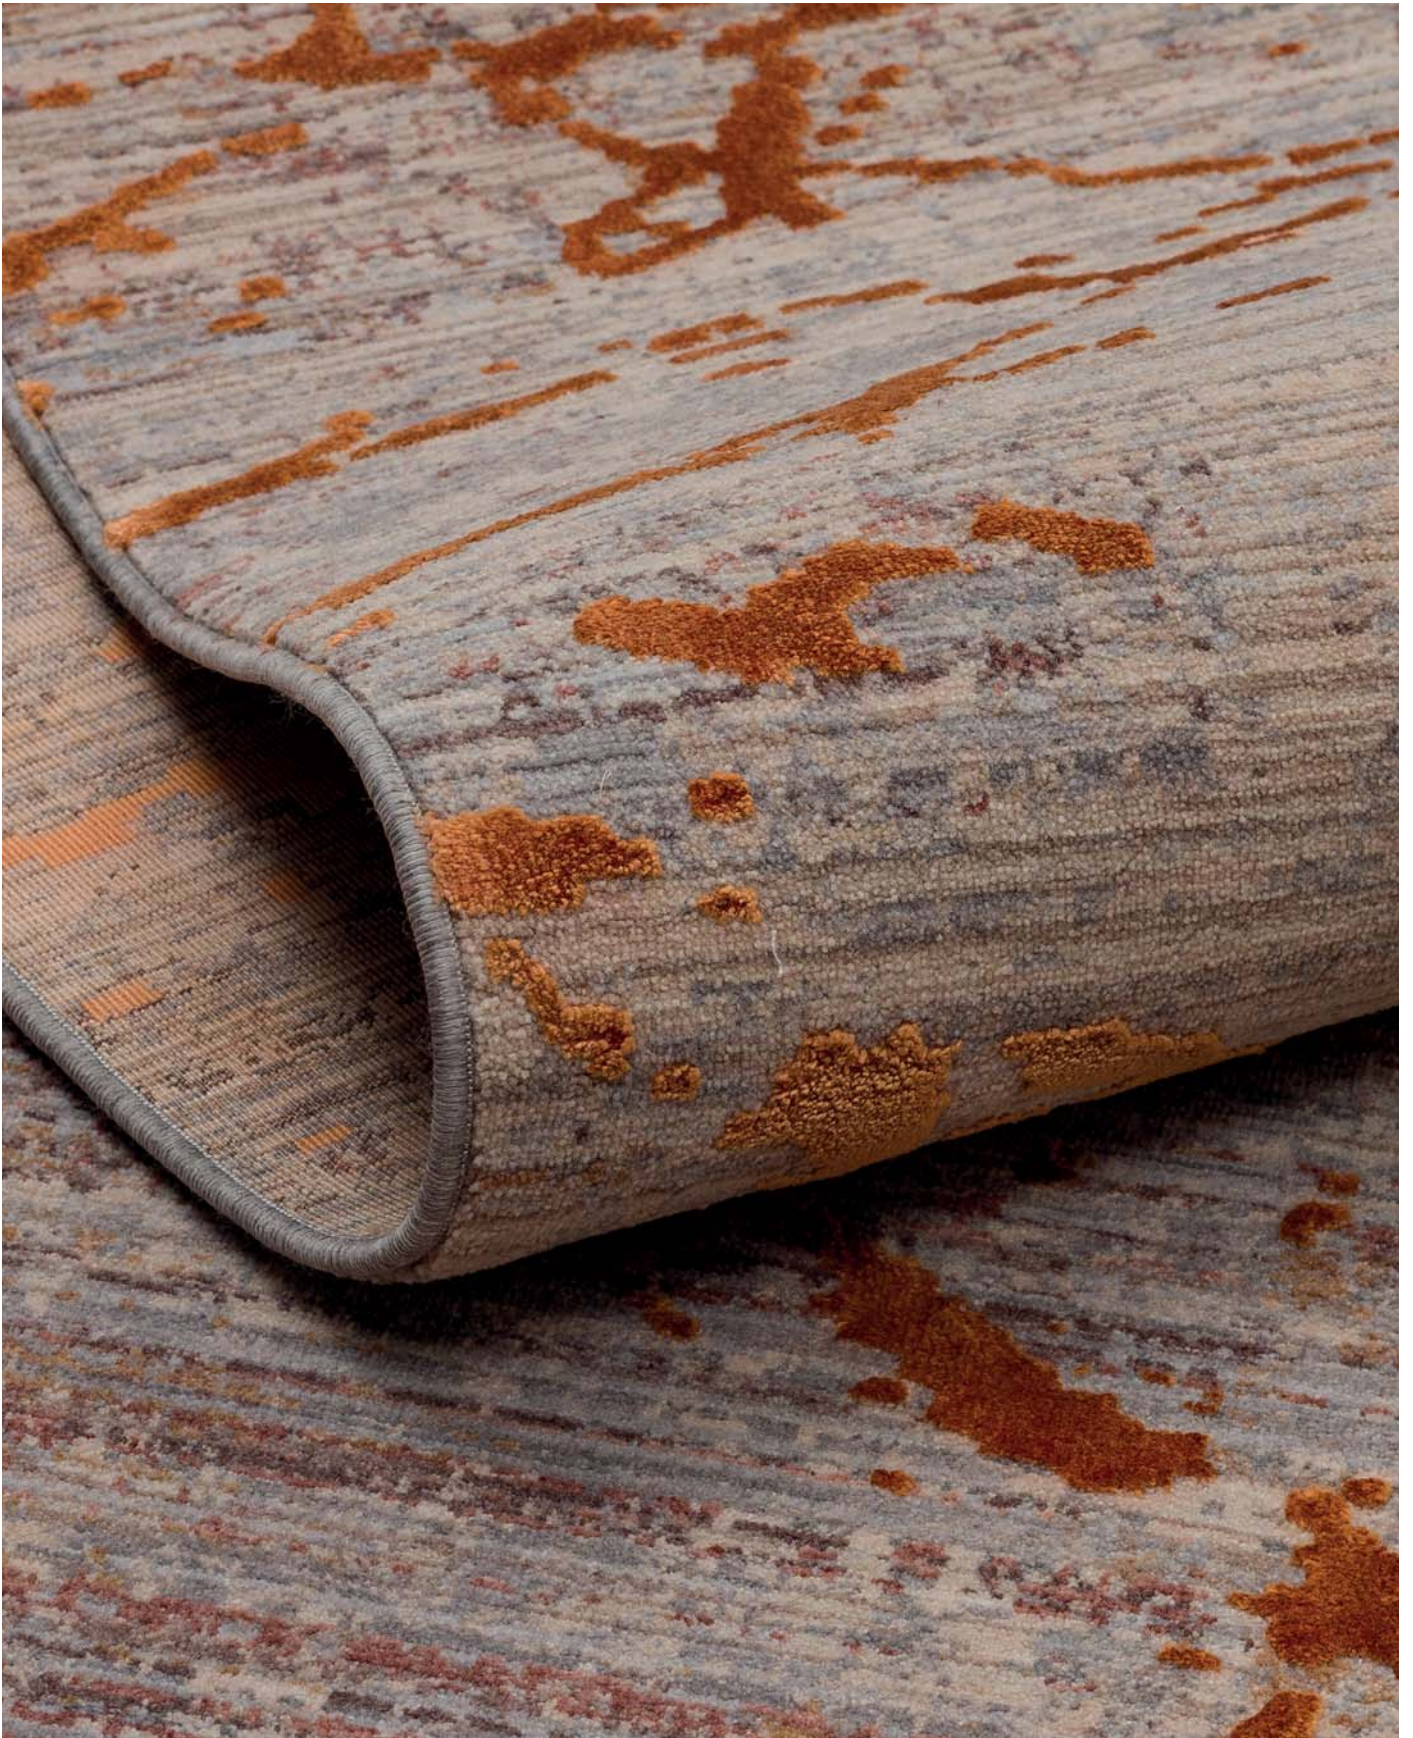

LA PAZ | LPZ 01 COPPER