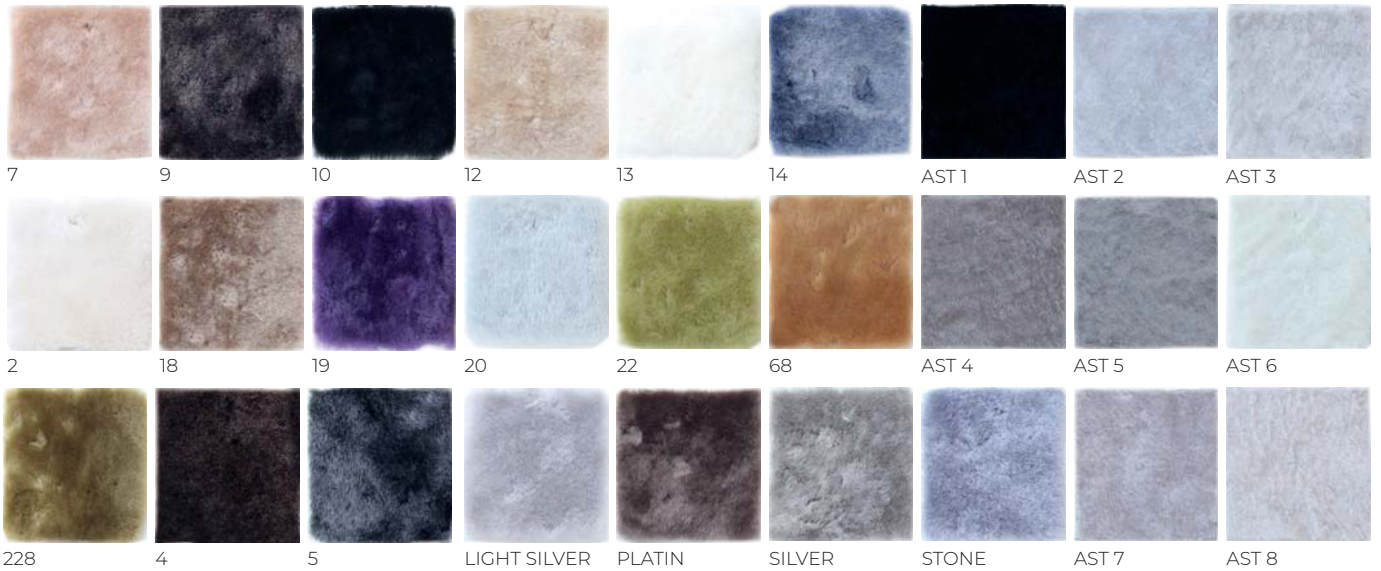

YATAK
ODASI
BEDROOM