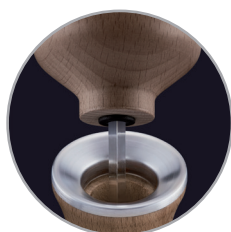

Integrated funnel for quick and easy filling