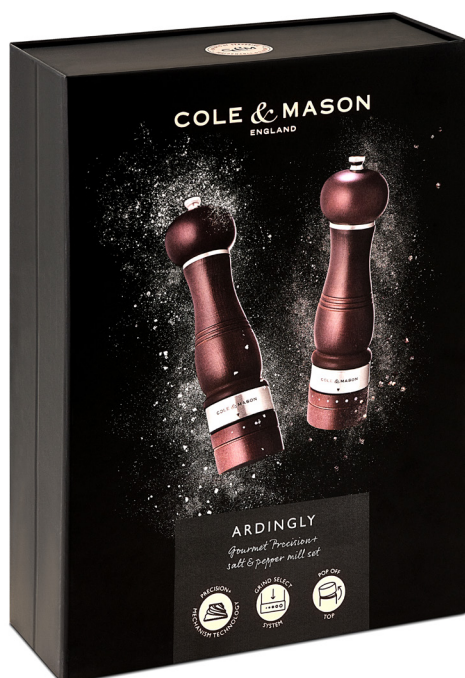

Ardingly Forest Gift Set

H59448G Wood Stainless Steel 220mm Gift Set

5011268 874277 P S I CS C