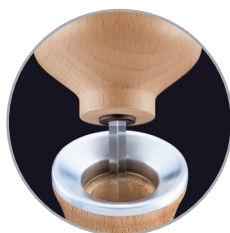

H321915 Stainless Steel 135mm
5011268 854835 **S** **2** **C** **EST**

Henley Gift Set

UNFILLED

H321916 Stainless Steel 135mm
5011268 854866 **P** **S** **4** **CS** **C**

Wooden Mills

Integrated funnel for quick and easy filling