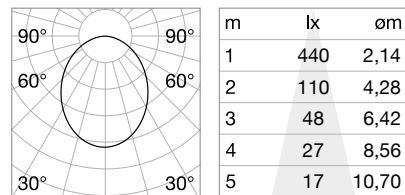

CRI≥80 25W 98° 4000Lm 3000K