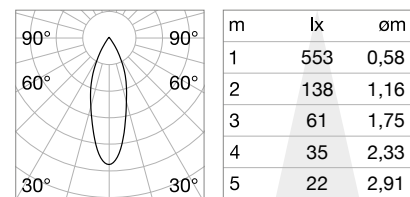

CRI≥80 5,5W 34° 440Lm 3000K