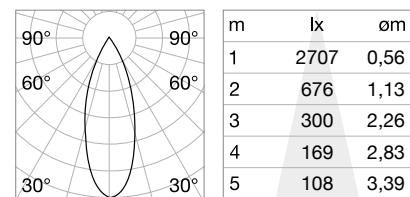

CRI≥90 15W 35° 1700Lm 3000K