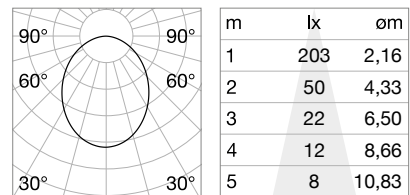

CRI≥80 13W 98° 1950Lm 3000K

542