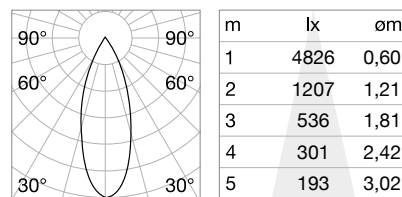

CRI≥90 29W 35° 3200Lm 3000K

540