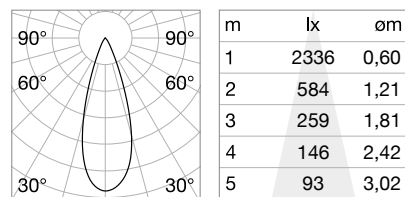

CRI≥80 14W 36° 1400Lm 3000K