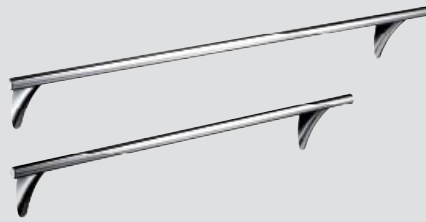

Overhead shower
ø 240 mm # **28494,-000**
Ceiling connection
27469,-000

Raindance Royale AIR
overhead shower ø 350 mm
28420,-000

Shower arm 470 mm
27410,-000
Ceiling connection (not shown)
27418,-000

Accessories

Candle holder
42271, -000

Towel hook
42237, -000

Toothbrush tumbler
42234, -000

Flower vase
42274, -000

Box, oval
42272, -000

Soap dish
42233, -000

Free-standing mirror
42240, -000

Grab bar
42230, -000

Bath towel rail 600 mm
42260, -000

Bath towel rail 800 mm
42280, -000

Roll holder
42236, -000

WC brush
42235, -000

Towel holder for upright installation
42270, -000

Wash bowl 600 mm
42305, -000

Wash bowl 800 mm
42300, -000