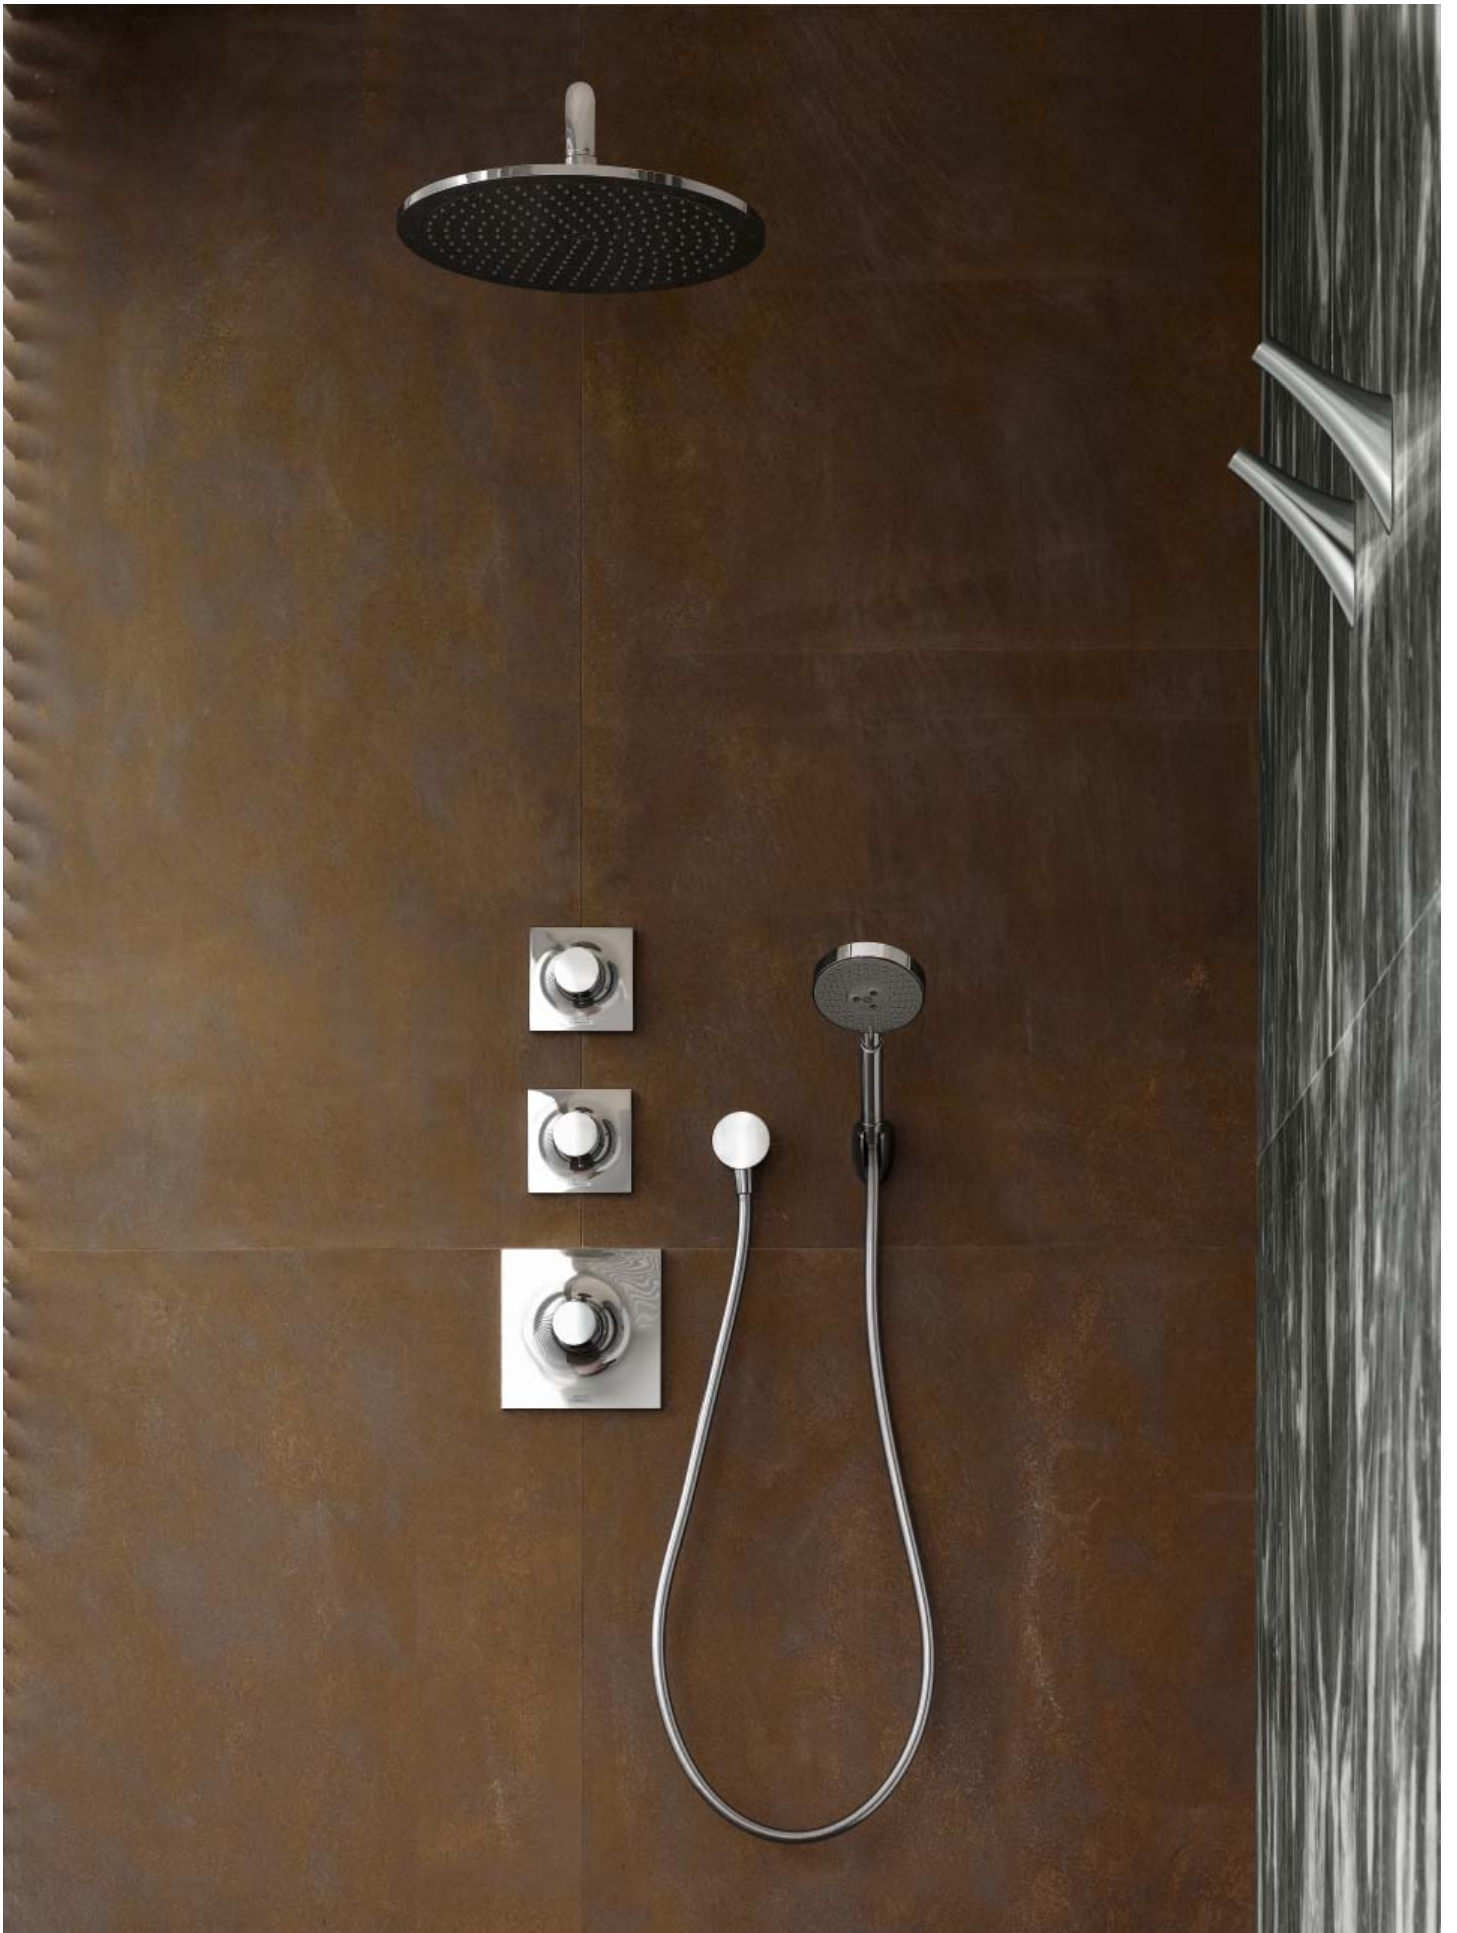

When showering with Axor Massaud, every detail is perfect. The concealed thermostat ingeniously merges the beauty of the circle with the angularity of the square. Elegant reflections set highlights.

Design inspired by nature – a design philosophy uniquely embodied by this remarkable free-standing towel holder. Nature in space, realised by Axor Massaud.