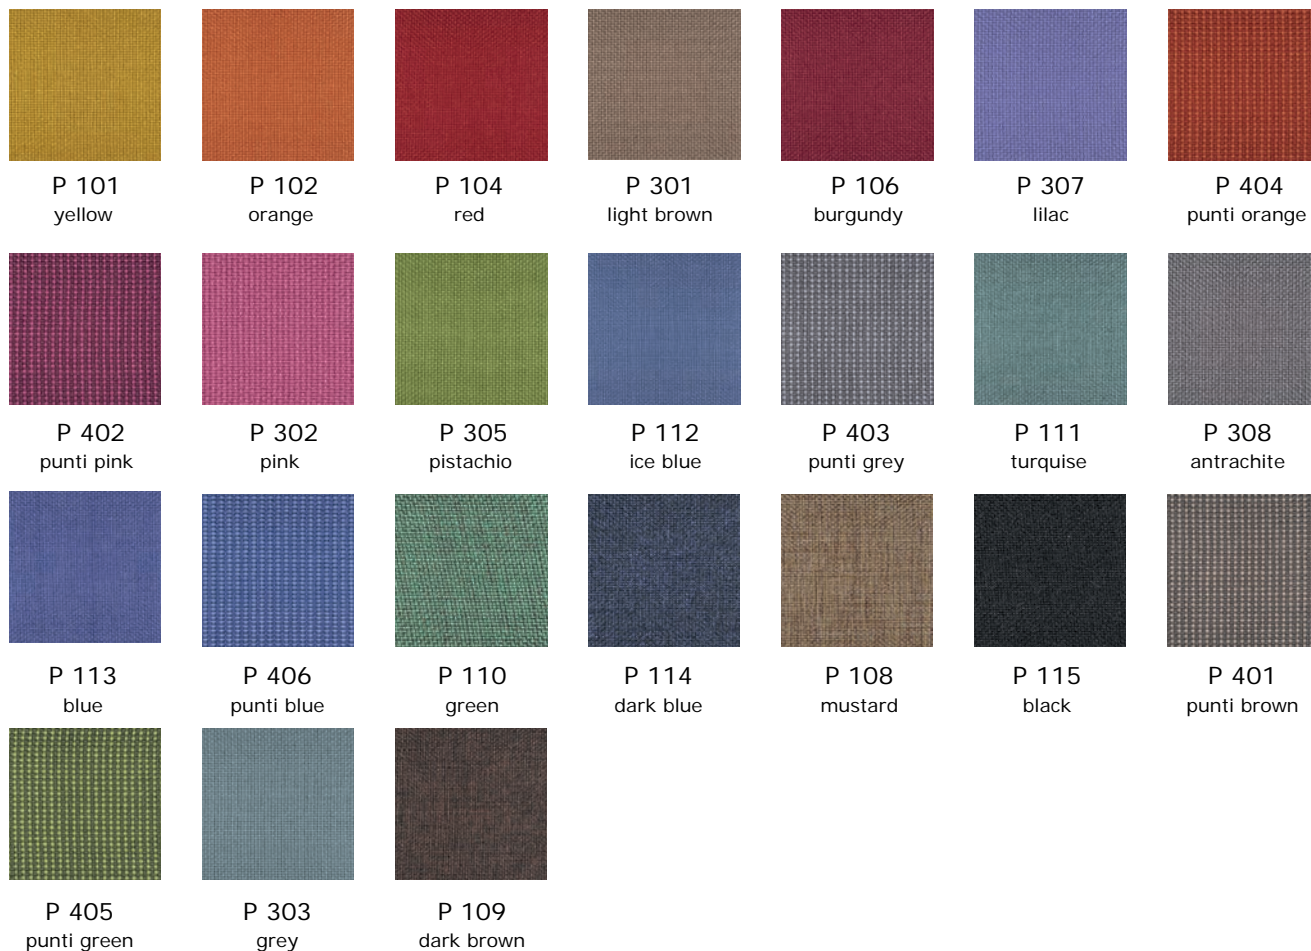

glass

smoked

satin white

bold artificial leather

B 102
dark brown

B 103
antrachite

B 101
taba

seat color options

felt

W 101
orange

W 102
coral

W 103
red

W 201
cream

W 202
brown

W 203
light green

W 104
grey

W 105
antrachite

W 106
black

W 207
purple

W 205
light blue

W 208
blue

synergy felt

LDS07
lilac

LDS74
coral

bold artificial leather**

B 102
dark brown

B 103
antrachite

B 101
taba

** Used in outer shell.

seat color options

panama

artificial leather