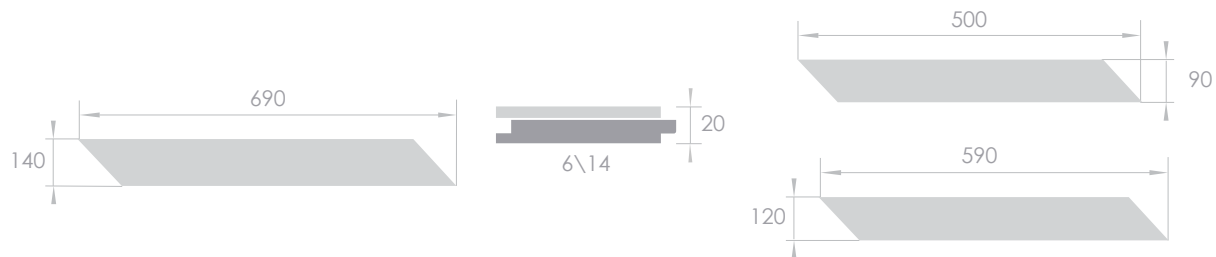

EXCLUSIVE

the one for privileged...

CHEVRON PARQUET

Advantages of Chevron Parquet in "Exclusive" Collection

Dimensions *engineered, 45° angle*

Custom sizes & cutting angles 30°, 60° – by request.
Solid floorboards – by request.

Products characteristic of «EXCLUSIVE» collection by Tavolini Floors

- 2 grades of wood – without distinction in color and more «rustic» character.
- The length of boards – from 400 to 3000 mm, width from 90 to 300 mm, thickness from 10 to 20 mm.
- About 50 different colors, smoked, limed-colored processing. «Smoked» processing changes the color of wood through the whole thickness and improve operating abilities of the boards.