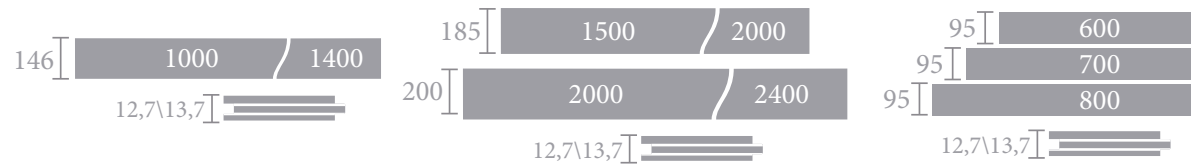

Dimensions

Solid boards				
ash	h	w	l _{min}	l _{max}
	20	140	600	2400
oak	h	w	l _{min}	l _{max}
	20	90	600	2400
	20	120	600	2400
	20	140	600	2400
	20	160	600	2400
	20	180	600	2400

Triple-oak

- it's the made of 3 oak layers floorboards (middle layer is cross-rotated).
Thickness of layers (top layer first): 3 or 4mm + 7mm + 2,7mm