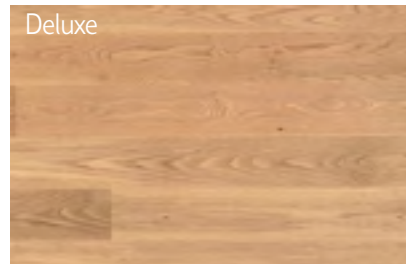

Structure: Solid, Engineered, Triple-oak.

“Triple-oak”- it's the made of 3 oak layers floorboards (middle layer is cross-rotated).

COLOUR

Grades of wood:

natural colors, without sapwood, sporadically allowed intergrown sound knots up to 5-10 mm.