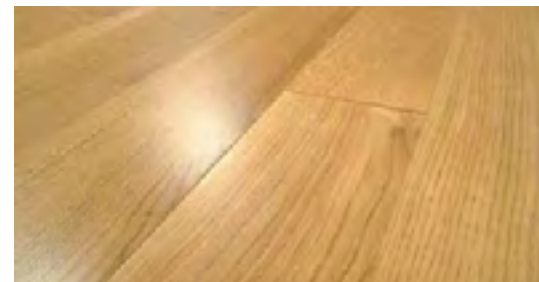

ASH *Naturale*

EXQUISITE SENSATIONS

a touchable comfort

Grades of wood

OAK

Extra

wood of a relatively unitary natural color, various grain. Acceptable sound and intergrown knots – up to 6 mm. Permitted sound sapwood on the left side, does not go through the using layer. Checks and shakes are not permitted. Medullary ray or glance, are acceptable.