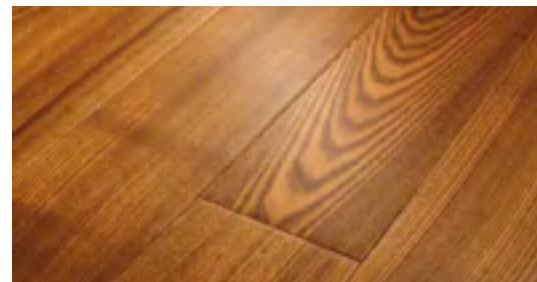

Imperial

Tones colour schemes and slightly knotty wood graining free from knots.