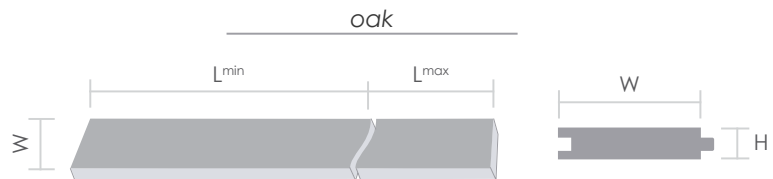

SOLID FLOORBOARDS

DIMENSIONS

H	W	L	H	W	L	H	W	L^{min}	L^{max}	H	W	L^{min}	L^{max}
15/16	70	300	20/21	70	300	15/16	100	400 - 1400		20/21	100	400 - 1400	
15/16	70	350	20/21	70	350	15/16	120	400 - 1200		20/21	120	500 - 2000	
15/16	70	420	20/21	70	420	15/16	120	800 - 2000		20/21	150	500 - 2000	
15/16	70	500	20/21	70	500	15/16	150	500 - 2000					

ash/thermo-ash

H	W	L^{min}	L^{max}
15/16	100	400 - 1400	
15/16	120	600 - 2000	
15/16	150	600 - 2000	

thermo-oak

H	W	L^{min}	L^{max}
15/16	120	500 - 2000	

Finishing

UV-varnish
Natural oil
Unfinished

Surface

Brushed
Smooth

Bevel

4-sides

Species

Oak
Ash
Thermo-oak
Thermo-ash

description

Oak

Ash

Chevron
parquet

Solid
floorboards

Thickness for unfinished surface – 16 mm and 21mm