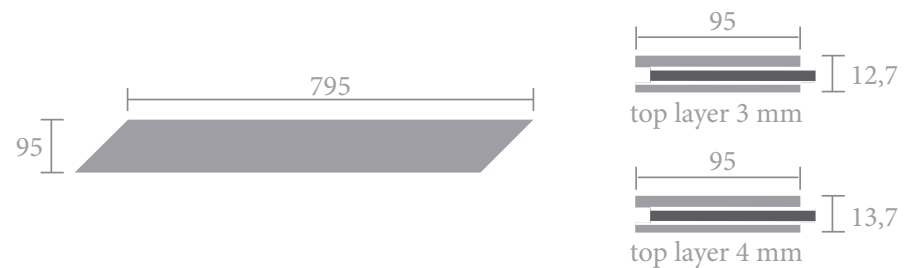

triple-oak structure

Dimensions, 60° angle - on request

Finishing: natural oil or unfinished. 4-sides bevels.

CHEVRON