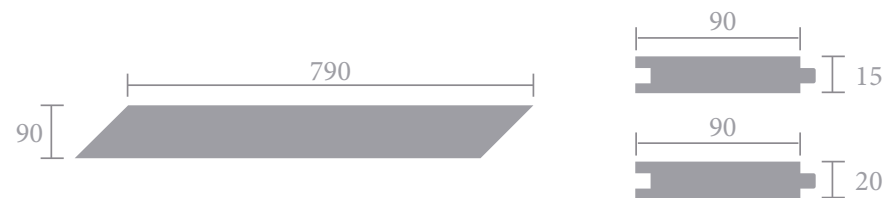

Engineered boards

oak, top layer 3mm or 4mm

Finishing: natural oil or unfinished. 4-sides bevels.

FLOORBOARDS

SOLID TRIPLE-OAK ENGINEERED

Chevron Dimensions 45° angle

solid structure

engineered structure