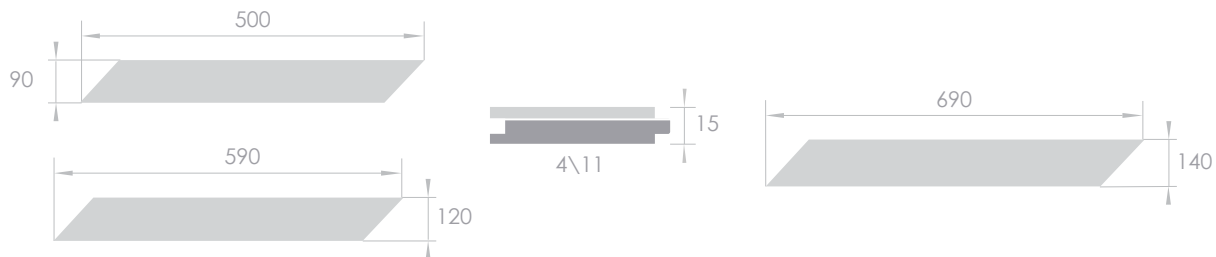

EXCLUSIVE

the one for privileged...

CHEVRON PARQUET

Advantages of Chevron Parquet in "Exclusive" Collection

Dimensions *engineered, 45° angle*

Custom sizes & cutting angles 30°, 60° – by request.
Solid floorboards – by request.

Products characteristic of «EXCLUSIVE» collection by Tavolini Floors

- 2 grades of wood – without distinction in color and more «rustic» character.
- The length of boards – from 400 to 3000 mm, width from 90 to 300 mm, thickness from 10 to 20 mm.
- About 50 different colors, smoked, limed-colored processing. «Smoked» processing changes the color of wood through the whole thickness and improve operating abilities of the boards.