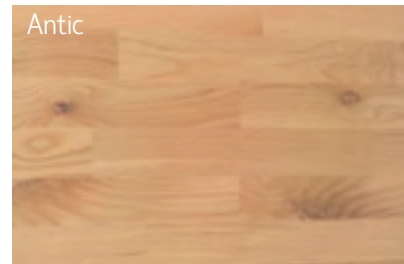

Structure: Solid, Engineered, Triple-oak.

“Triple-oak”- it's the made of 3 oak layers floorboards (middle layer is cross-rotated).

COLOUR

Grades of wood:

natural colors, without sapwood, sporadically allowed intergrown sound knots up to 5-10 mm.

natural wood colors, without sapwood. Intergrown sound knots up to 5-25mm allowed. Dead or cracked knots up to 5mm are filled.

natural colors. Sapwood allowed at no more than 20 % of the width and at no more than 30% of pieces. Sound knots up to 50-80mm acceptable. Cracked knots are filled.