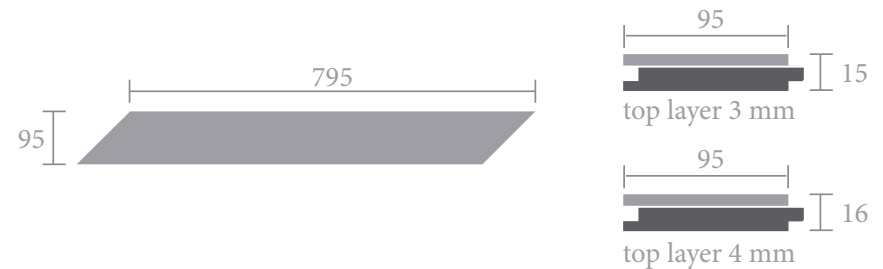

Dimensions

Solid boards				
ash	h	w	l _{min}	l _{max}
	20	140	600	2400
oak	h	w	l _{min}	l _{max}
	20	90	600	2400
	20	120	600	2400
	20	140	600	2400
	20	160	600	2400
	20	180	600	2400

Triple-oak

- it's the made of 3 oak layers floorboards (middle layer is cross-rotated).
Thickness of layers (top layer first): 3 or 4mm + 7mm + 2,7mm

Engineered boards

oak, top layer 3mm or 4mm

Finishing: natural oil or unfinished. 4-sides bevels.

FLOORBOARDS

SOLID TRIPLE-OAK ENGINEERED

Chevron Dimensions 45° angle

solid structure

engineered structure