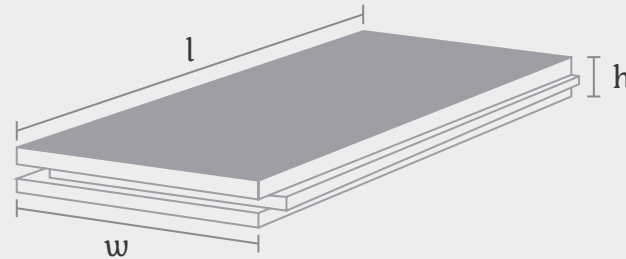

Dimensions

Solid boards				
ash	h	w	l _{min}	l _{max}
	20	140	600	2400
oak	h	w	l _{min}	l _{max}
	20	90	600	2400
	20	120	600	2400
	20	140	600	2400
	20	160	600	2400
	20	180	600	2400

Triple-oak

- it's the made of 3 oak layers floorboards (middle layer is cross-rotated).
Thickness of layers (top layer first): 3 or 4mm + 7mm + 2,7mm