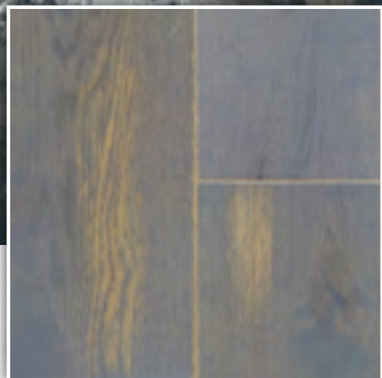

BELLAGIO

OAK

Small town Bellagio near Lake Como in Italy is called a «pearl» of these places. «Bellagio» in Italian means «beautiful place». Parquet «Bellagio» by Tavolini floors is also a pearl of collection, which reminds the water surface of the most beautiful lake in Europe.