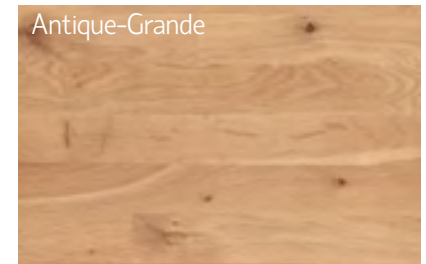

differences in color, cramps, healthy sapwood allowed at no more than 25 % of the width.