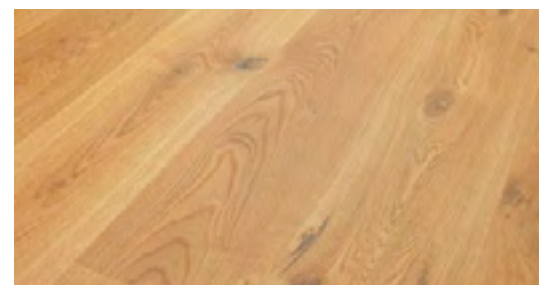

Provence

---

various color and grain wood. Permitted sound and intergrown knots and knots aggregation to 25 mm. Acceptable sound sapwood and medullary ray on the right side, checks of a depth to 1mm. Only shallow shakes permitted.