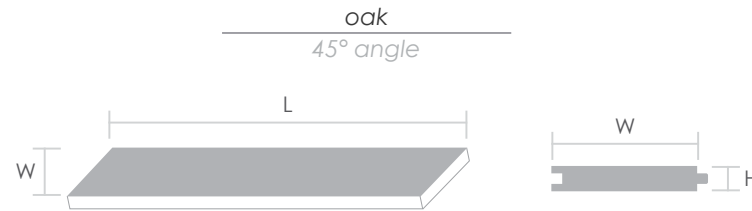

CHEVRON PARQUET

DIMENSIONS

H	W	L	H	W	L
15/16	70	500	20/21	70	500
15/16	100	600	20/21	100	600
15/16	120	800	20/21	120	800
15/16	150	800	20/21	150	800

thermo-ash
45° angle

H	W	L
15/16	100	600
15/16	120	800
15/16	150	800