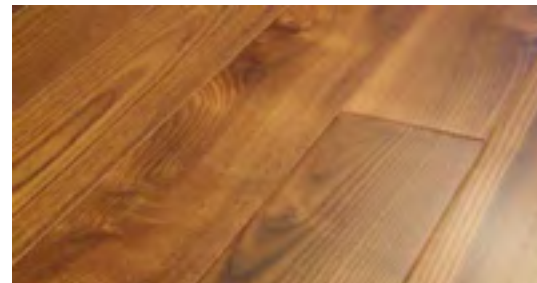

Grades of wood

THERMO ASH

Decent

Wood of a various colour and grain Permitted sound and intergrown knots and knots aggregation to 10mm in diameter, checks of a depth to 1 mm. Shallow shakes permitted.