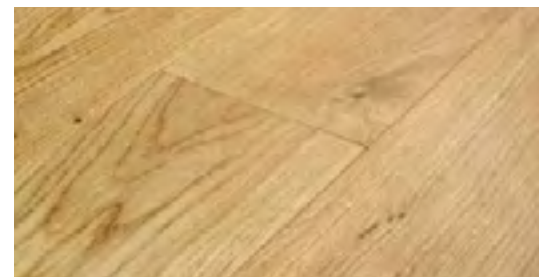

Medium

---

wood of a natural color, various grain. Sound and intergrown knots – up to 10 mm, unsound knots up to 5 mm. Permitted sound sapwood on the left side going through the using layer without the face layer. Checks of a 1mm depth and shallow shakes are permitted. Medullary ray or glance are acceptable.