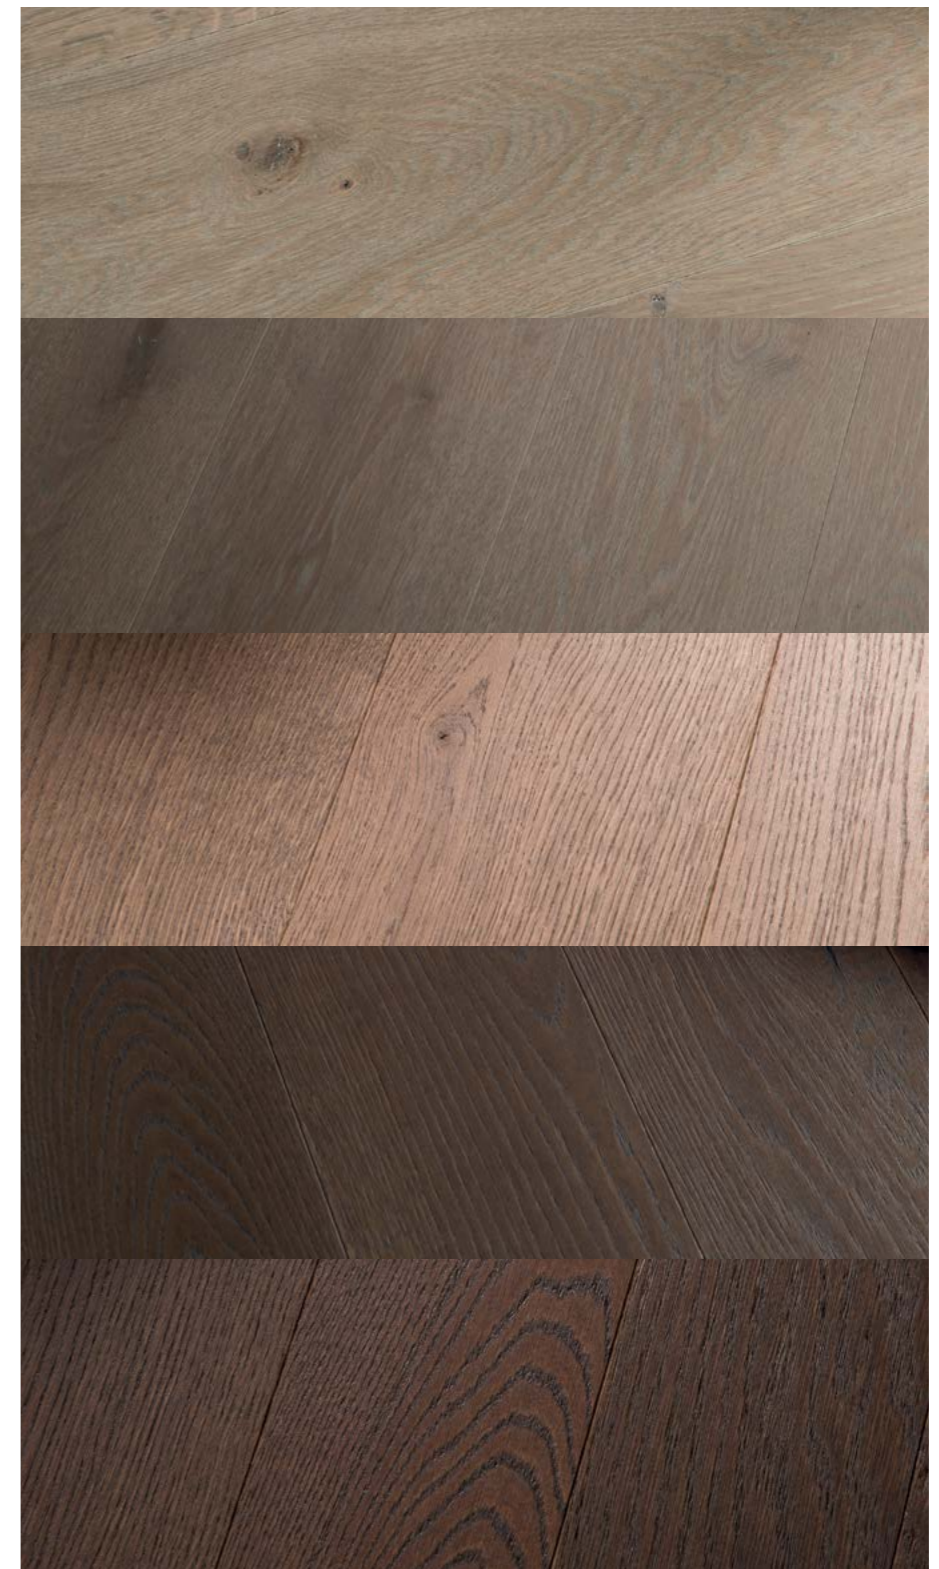

OUR NEW FLOORS

The timeless colour of brown is the inspiration behind our new floors. The different shades of brown are to be found in the earth, the forest and the mountains.

We are proud to present five new floors with our *Live Pure* surface treatment: *Oak Brazilian Brown*, *Oak Elephant Grey*, *Oak Ginger Brown*, *Oak India Grey* and *Oak Warm Grey*. These are versatile floors that can be used in different environments depending on your style.

Changing a floor doesn't have to be an entire redecoration. It is about your style and your floor.

How you do it is entirely up to you, but know that we can guide you through the process. All our new floors have our innovative *Live Pure* surface treatment, that gives the floor a natural look and keeps the colour over time. *Live Pure* is a lacquer system that protects the floor from dust, dirt, liquids and chemical agents, with a higher UV stability than traditional lacquer and oils.