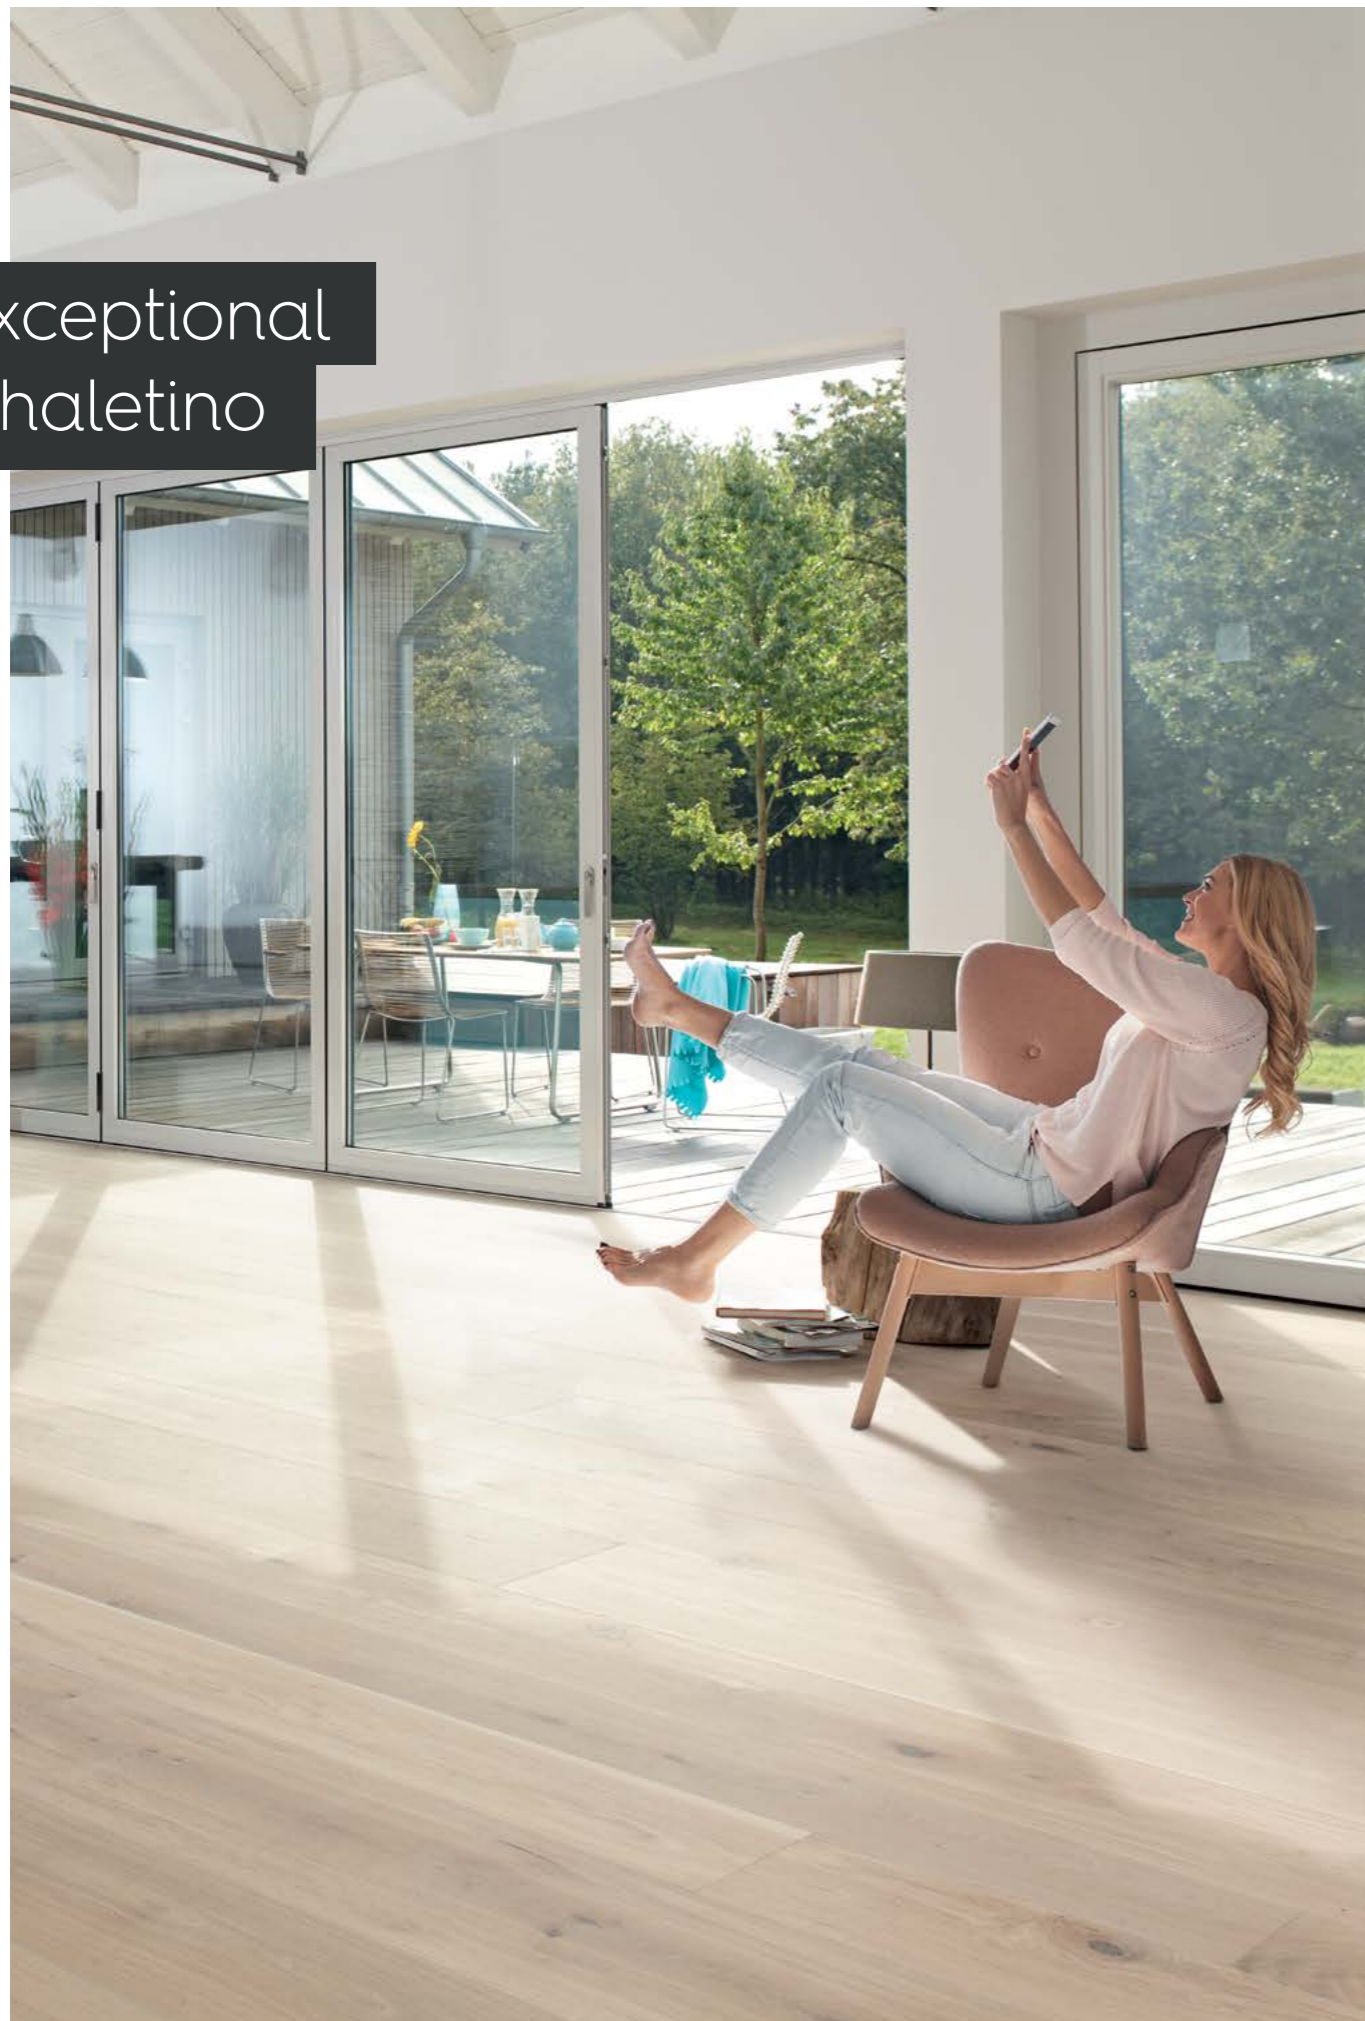

Exceptional Chaletino