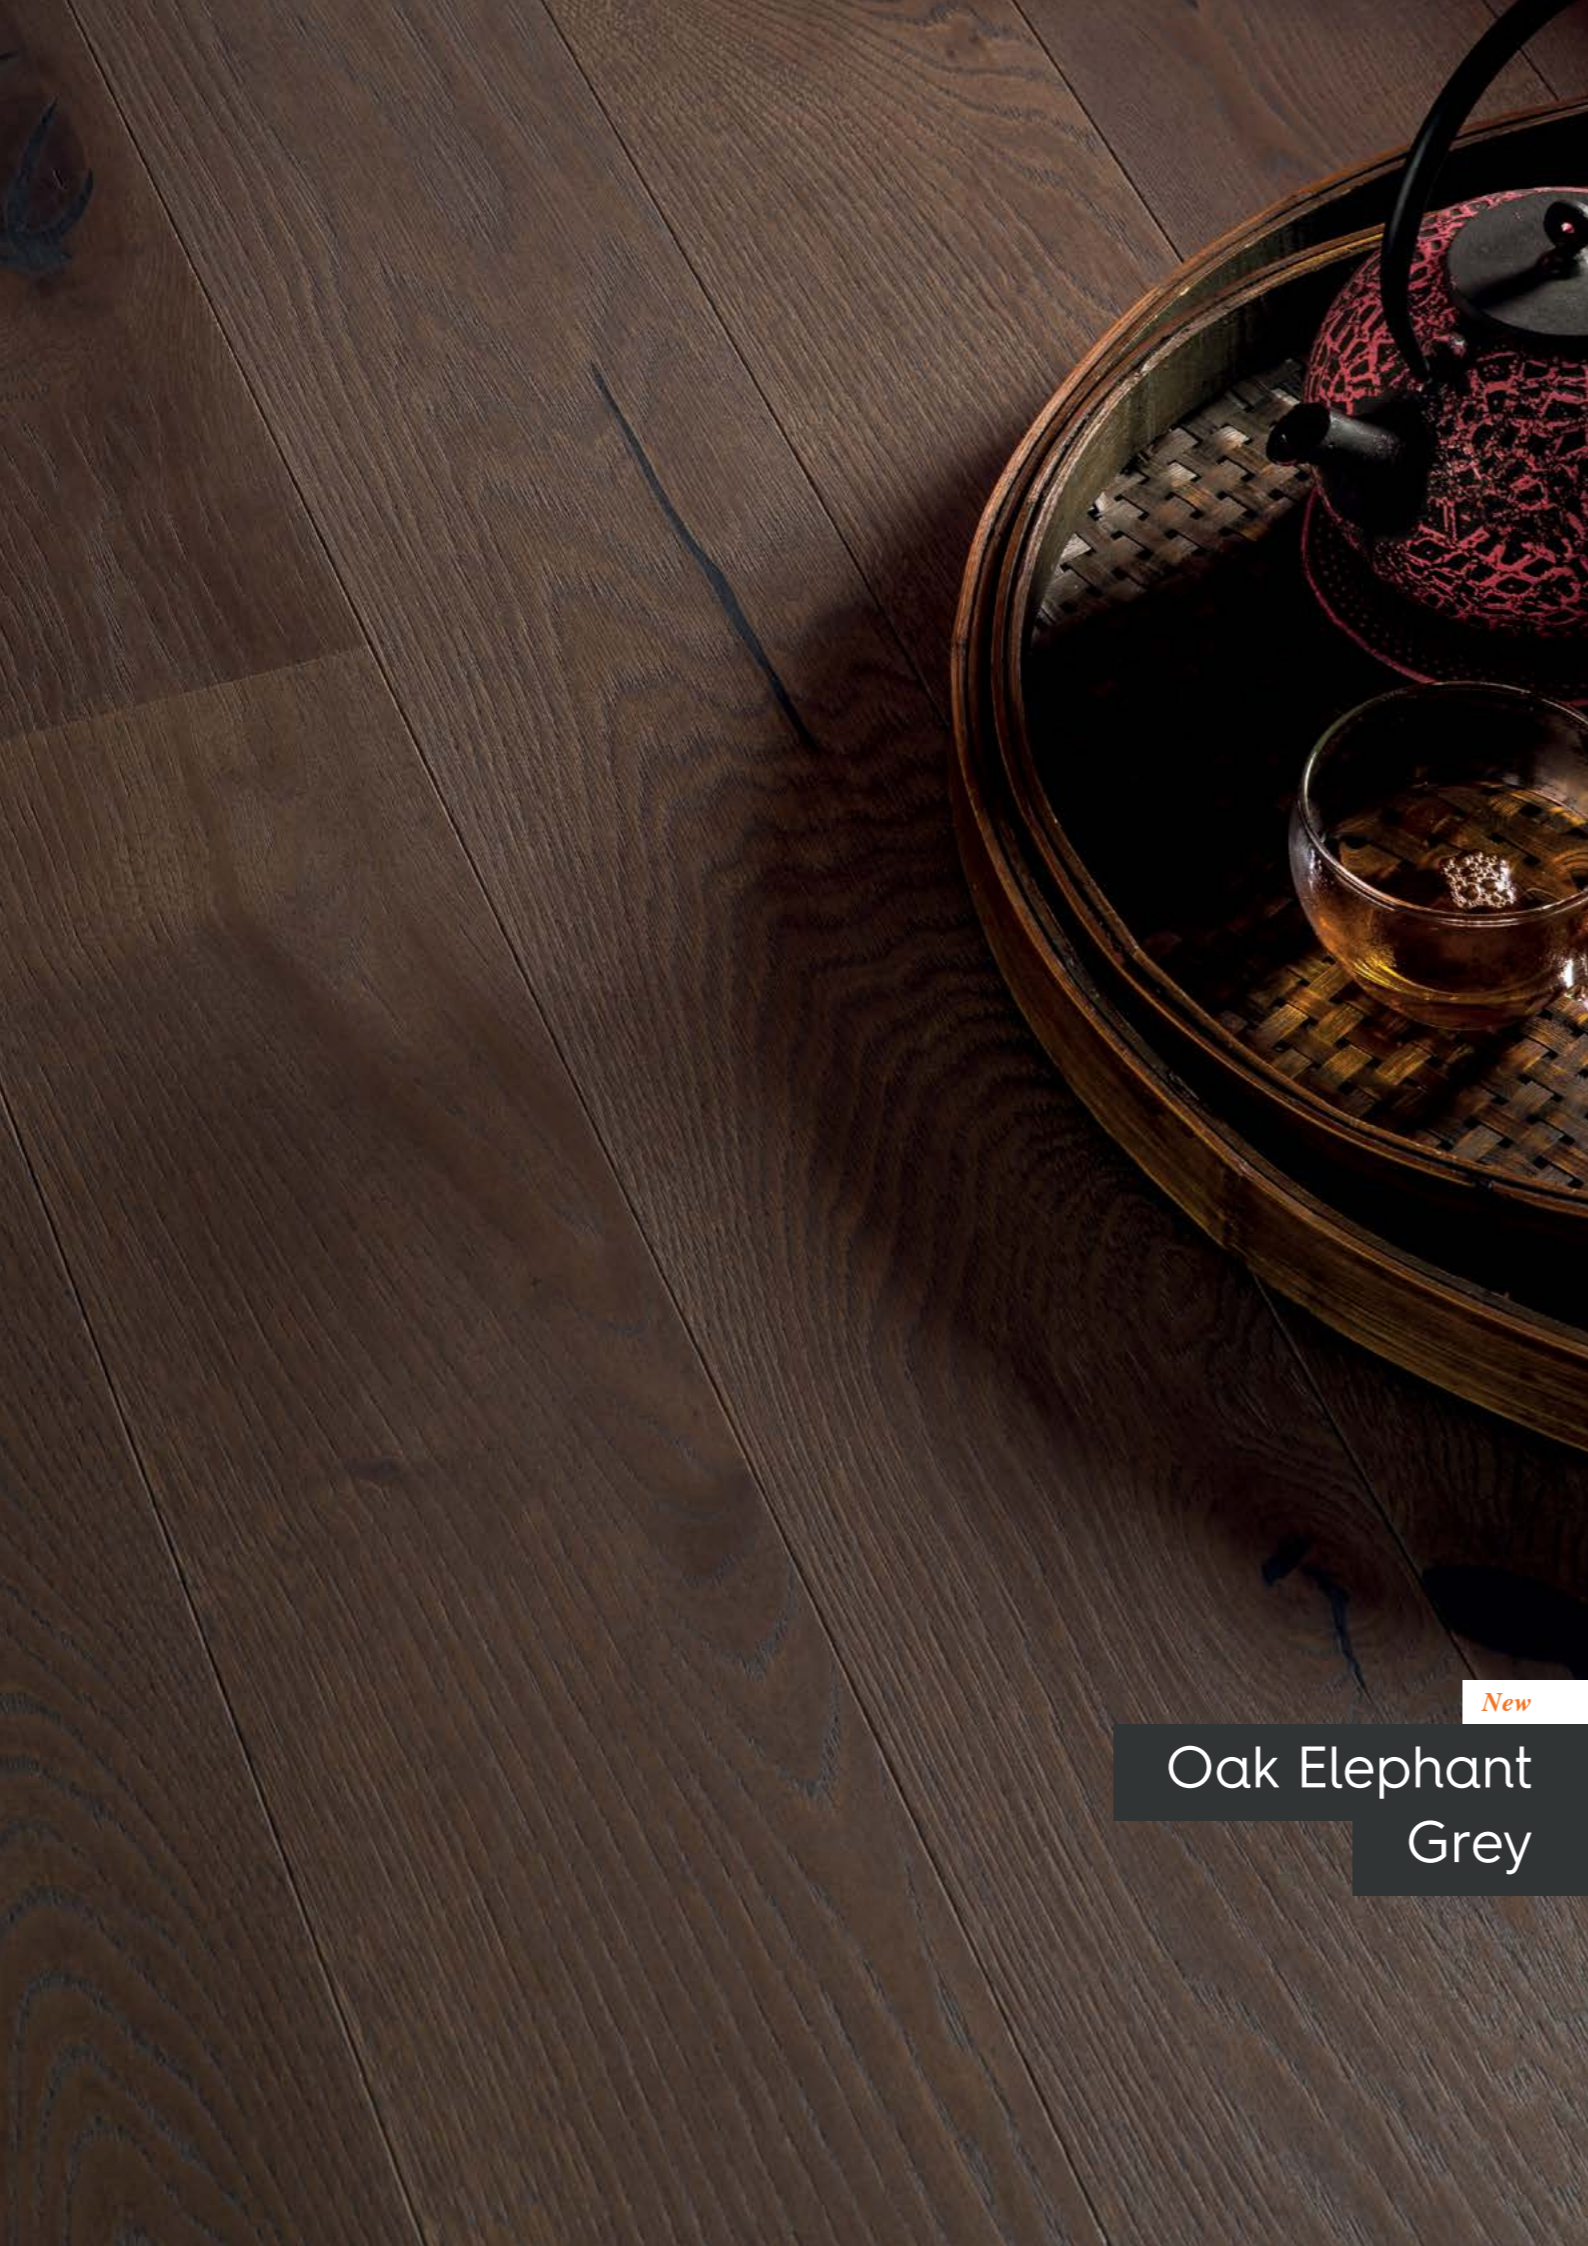

NCS 2836-Y18R

NCS S3000-N

Jotun LADY Pure Color 20120 Organic Red

The combination of brown and grey gives this floor a lively and distinctive look. These two colours are earthy colours that brings forth a sense of nature.