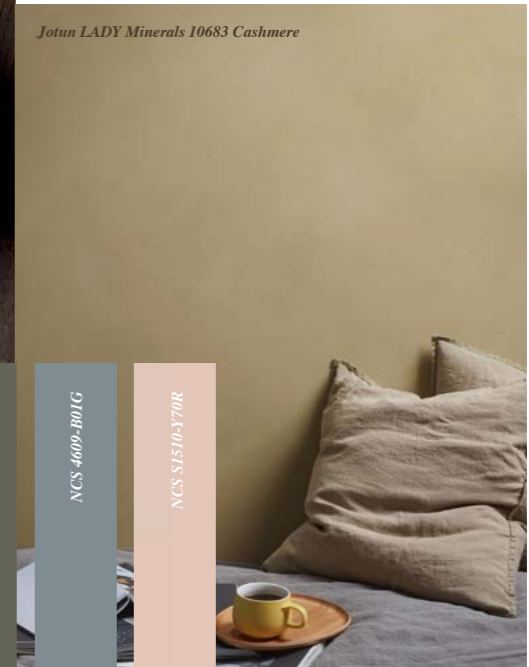

With its deep dark brown colour this floor gives a calm and warm feeling, combined with its beautiful structural characteristics.

Jotun LADY Minerals 10683 Cashmere