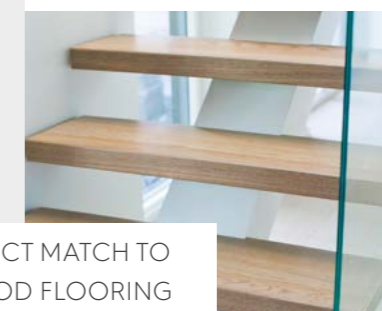

THE PERFECT MATCH TO YOUR WOOD FLOORING