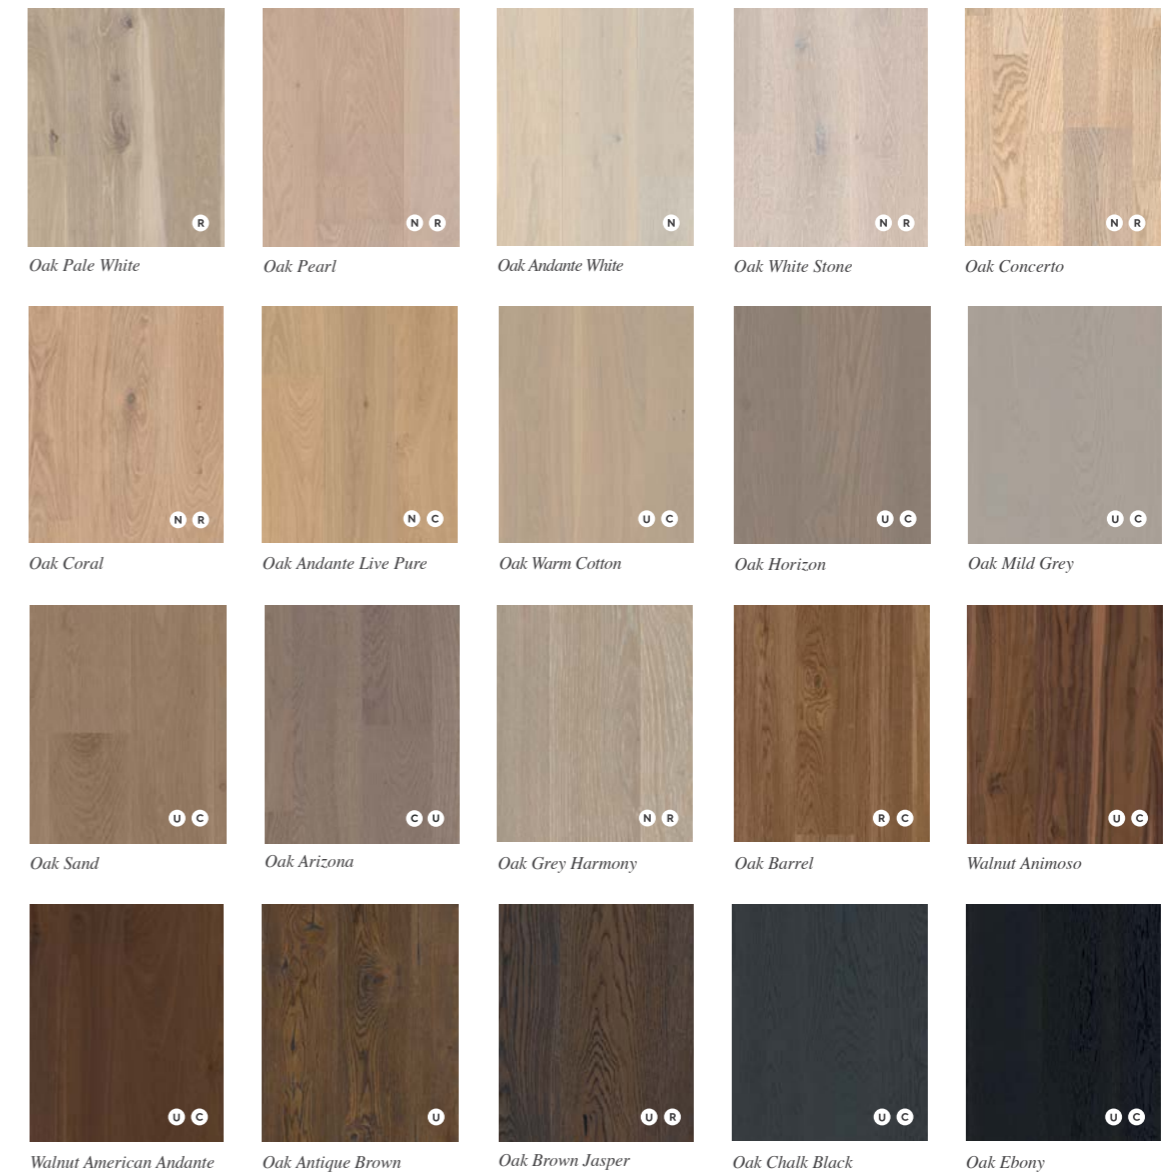

Our new developed colours for 2019 are based on different shades of brown, which is versatile and earthy. With our colour pallet and product range, you can adapt your style, or incorporate trends, but your floor will last through all the different

Nordic

Rustic

Classic

Urban

THERE ARE NO RULES.
MIX AND MATCH.

COLOUR PALETTE FLOORS

From light to darker shades, it is important for us that you see the diversity of our products. See a selection of our floors that is in the same colour palette as the new floors that we are presenting to you. Find the colour of the floor that you like, and see the rest of our selection at boen.com.

OUR NEW FLOORS

The timeless colour of brown is the inspiration behind our new floors. The different shades of brown are to be found in the earth, the forest and the mountains.

We are proud to present five new floors with our *Live Pure* surface treatment: *Oak Brazilian Brown*, *Oak Elephant Grey*, *Oak Ginger Brown*, *Oak India Grey* and *Oak Warm Grey*. These are versatile floors that can be used in different environments depending on your style.