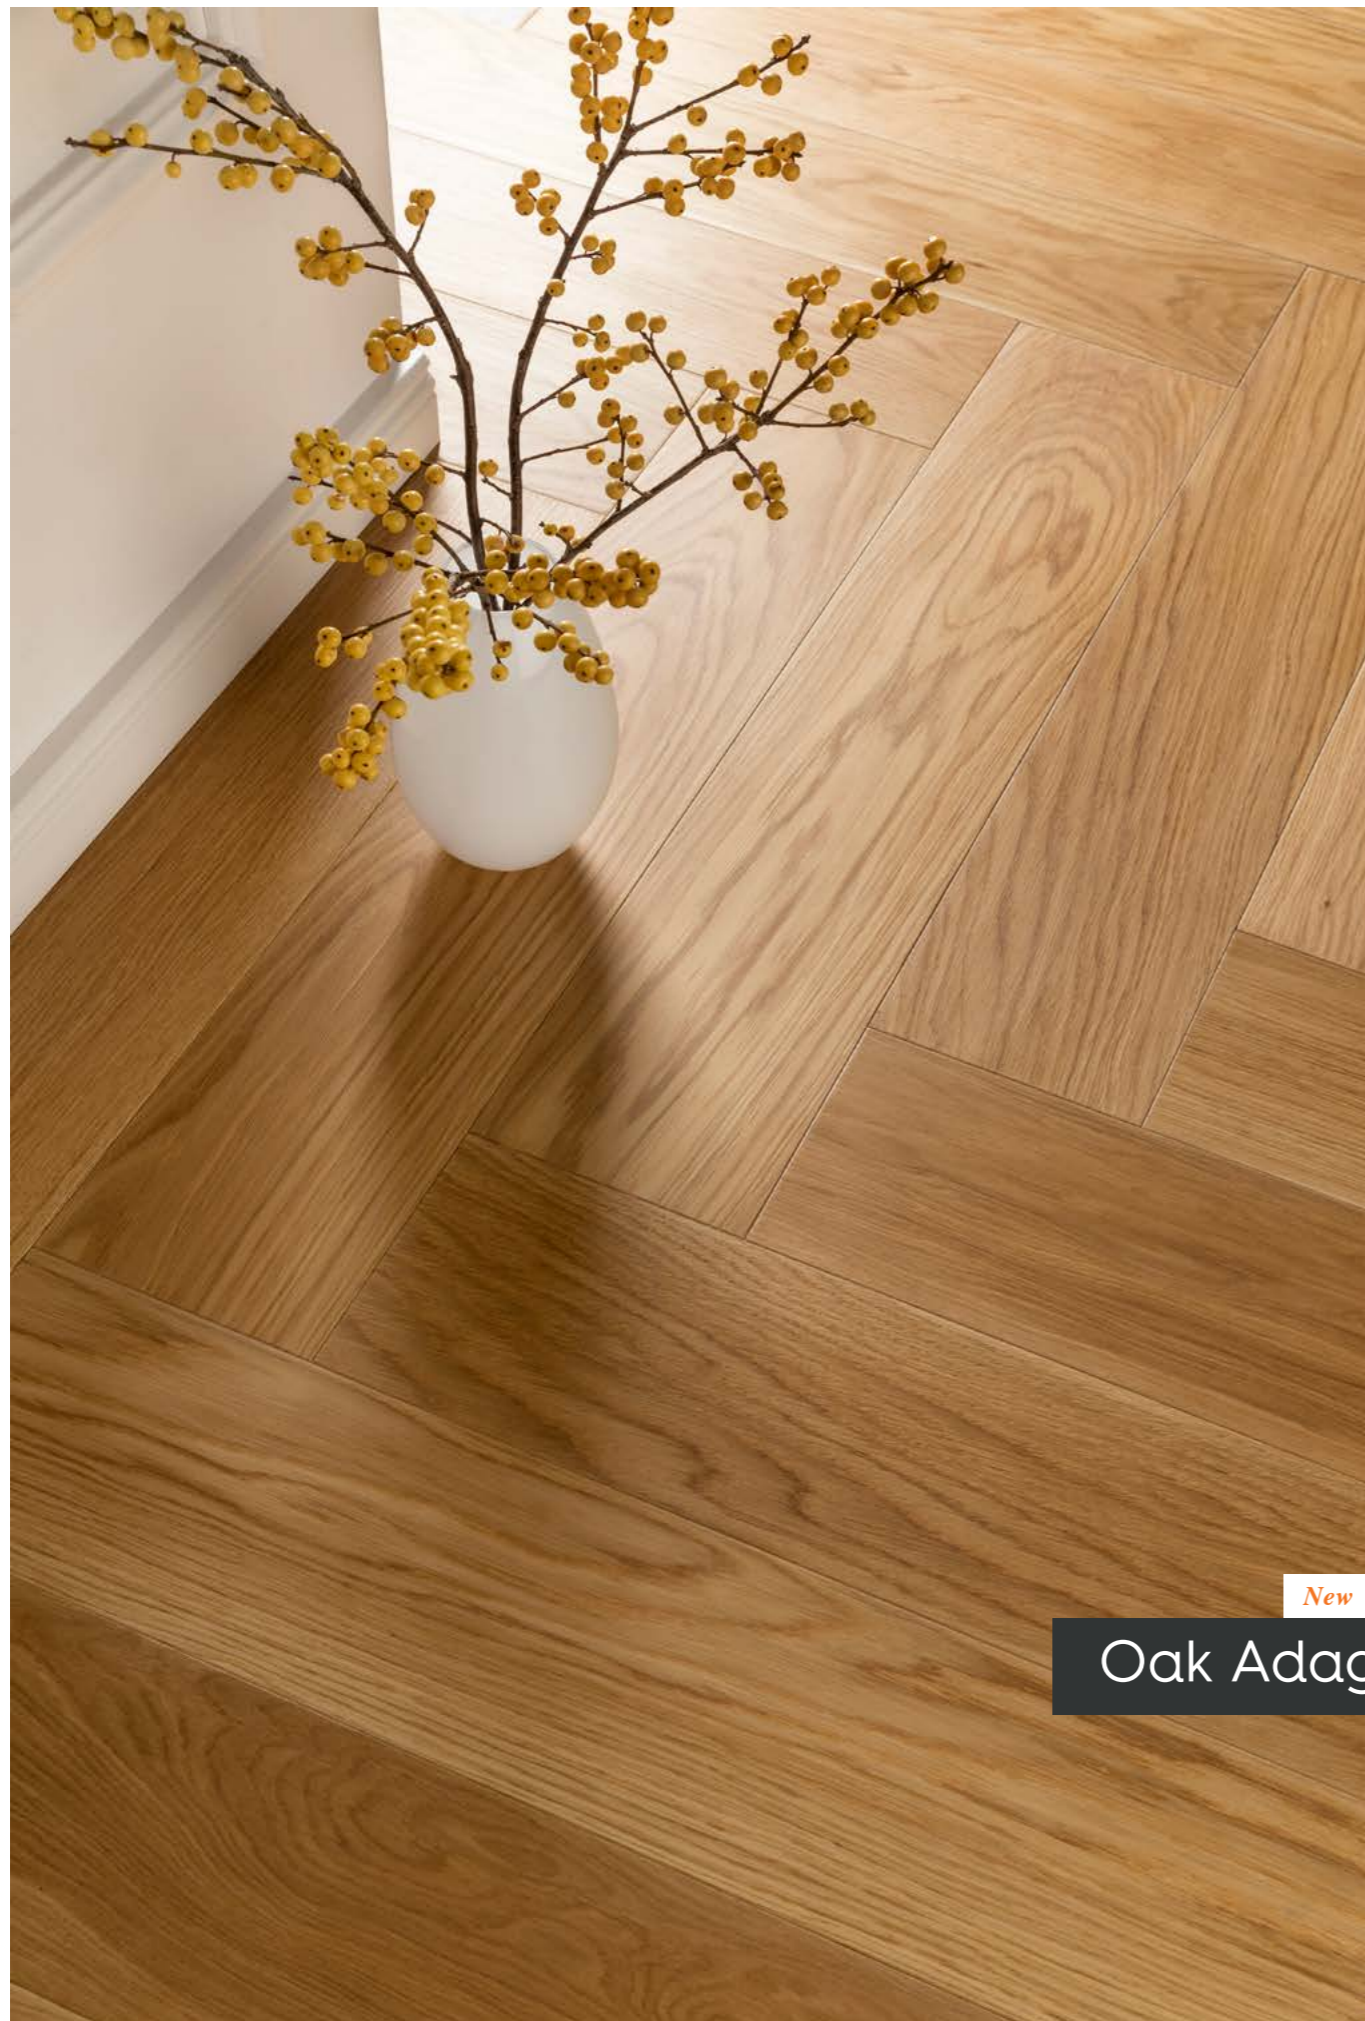

Jotun LADY Minerals 10683 Cashmere

WARM SHADES OF
STRUCTURE AND LIGHT

New

Oak Adagio

BOEN Herringbone Click

Herringbone is an eye-catching flooring pattern that makes your floor stand out. A timeless and classic flooring pattern that gets its name from the pattern of a fish skeleton and creates a classic or modern atmosphere, depending on your style.