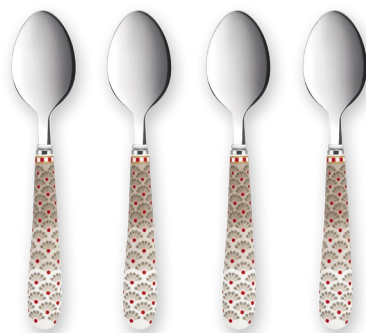

## • CUTLERY GIFT SETS •

**51.060.012** Set/4 Cake Forks  
Floral Pink - 1/48  
Gift Box

**51.060.014** Set/4 Cake Forks  
Floral Khaki - 1/48  
Gift Box

**51.060.013** Set/4 Cake Forks  
Floral Blue - 1/48  
Gift Box

**51.060.009** Set/4 Tea Spoons  
Floral Pink - 1/48  
Gift Box

**51.060.011** Set/4 Tea Spoons  
Floral Khaki - 1/48  
Gift Box

**51.060.010** Set/4 Tea Spoons  
Floral Blue - 1/48  
Gift Box

**51.061.015** Set/18 Floral Cutlery  
Pink - 1/6  
Gift Box