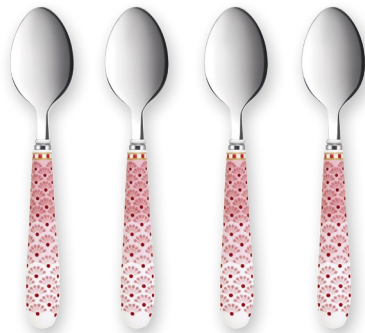

## • CUTLERY GIFT SETS •

**51.060.012** Set/4 Cake Forks  
Floral Pink - 1/48  
Gift Box

**51.060.014** Set/4 Cake Forks  
Floral Khaki - 1/48  
Gift Box

**51.060.013** Set/4 Cake Forks  
Floral Blue - 1/48  
Gift Box

**51.060.009** Set/4 Tea Spoons  
Floral Pink - 1/48  
Gift Box

**51.060.011** Set/4 Tea Spoons  
Floral Khaki - 1/48  
Gift Box

**51.060.010** Set/4 Tea Spoons  
Floral Blue - 1/48  
Gift Box

**51.061.015** Set/18 Floral Cutlery  
Pink - 1/6  
Gift Box