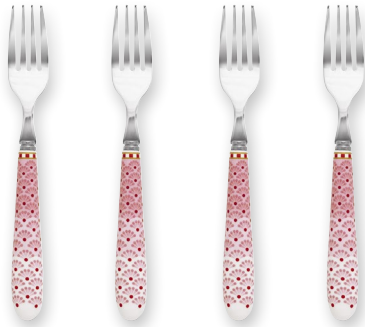

FLORAL

• CUTLERY GIFT SETS •

51.060.012 Set/4 Cake Forks
Floral Pink - 1/48
Gift Box