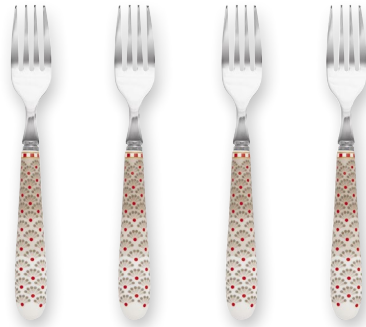

51.060.014 Set/4 Cake Forks
Floral Khaki - 1/48
Gift Box