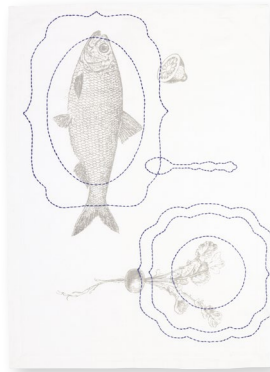

ROYAL

• KITCHEN- AND TABLE TEXTILES •

51.031.053 Tea Towel Royal
Embroidery Plates Fish
50x70 cm - 1/24