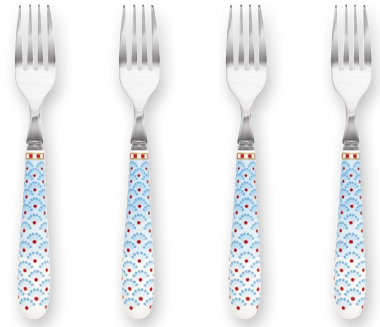

51.060.013 Set/4 Cake Forks
Floral Blue - 1/48
Gift Box