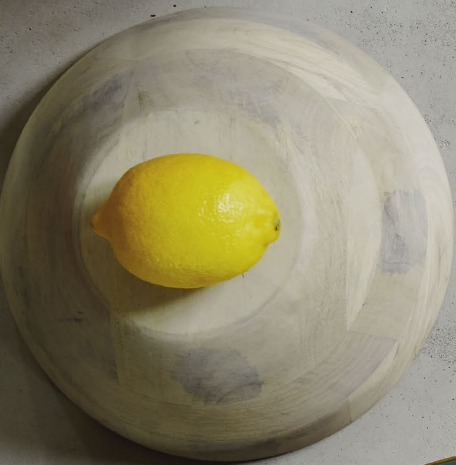

# BLUSHING BIRDS

• ACCESSORIES •

**51.102.010** Vase Metal Round  
Light Blue - 25 cm - 1/4

**51.102.011** Vase Metal Round  
Green - 25 cm - 1/4

**51.102.012** Vase Metal Oval  
Yellow - 30 cm - 1/4

**51.102.013** Vase Metal Oval  
Dark Blue - 30 cm - 1/4