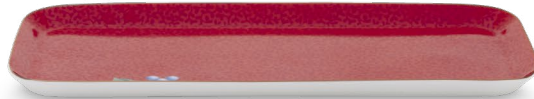

**51.110.055** Bowl  
Wood Enamelled  
White - Ø 24 cm - 1/6

**51.110.056** Bowl  
Wood Enamelled  
Blue - Ø 28 cm - 1/6

**51.110.057** Bowl  
Wood Enamelled  
White - Ø 32 cm - 1/6

**51.110.058** Bowl  
Wood Enamelled  
Blue - Ø 32 cm - 1/6

# GOOD MORNING

• BATH ROOM ACCESSORIES •

NEW

**51.III.075** Soap Dish  
Good Morning Red  
14x9.5x2 cm - 6/48

NEW

**51.III.076** Tray  
Good Morning Red  
27x12x1.5 cm - 6/36

NEW

**51.III.073** Drinking Mug  
Good Morning Red  
300 ml - 6/48