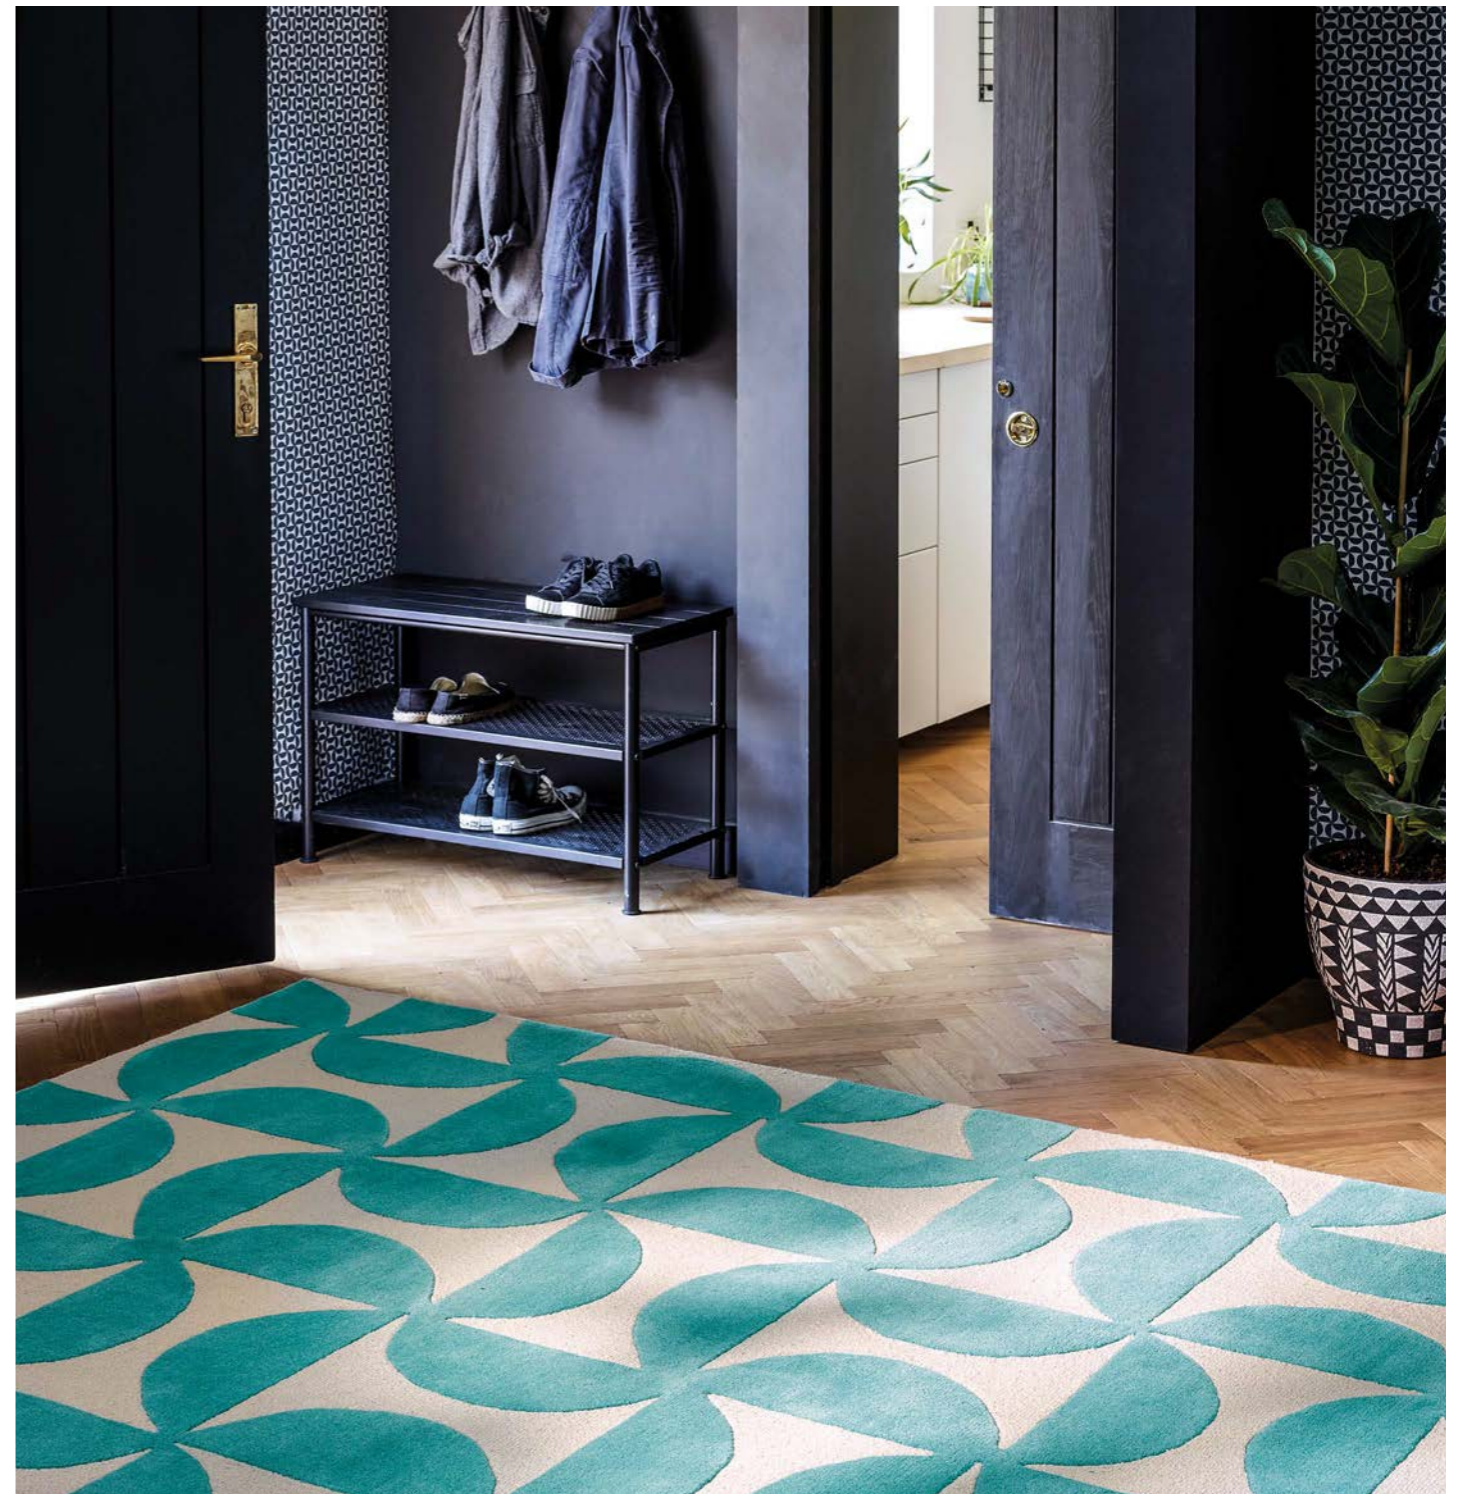

WALLPAPER NUEVO FORMA 111810 PAINT SANDERSON BURN BLACK

BAJA

handtufted - pure new wool
140 x 200 cm - 4'7" x 6'7"
170 x 240 cm - 5'7" x 7'10"
200 x 280 cm - 6'7" x 9'2"
250 x 350 cm - 8'2" x 11'6"
custom sizes on request