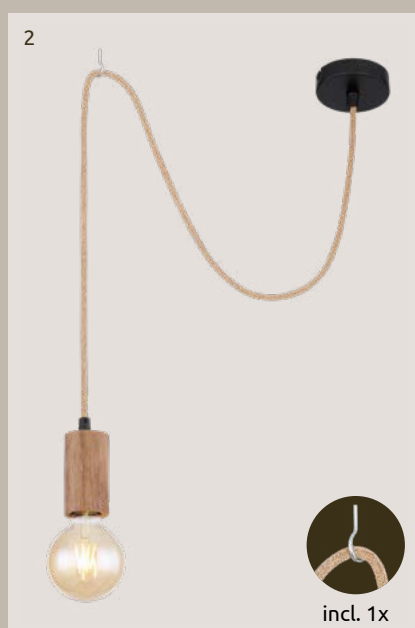

metal black matt, wood, glass satined

Auston

15439-4

excl. 4x E27 60W

VPE: 4

↔ 90 x 7cm ▾ 120cm

metal black matt, wood

Frida