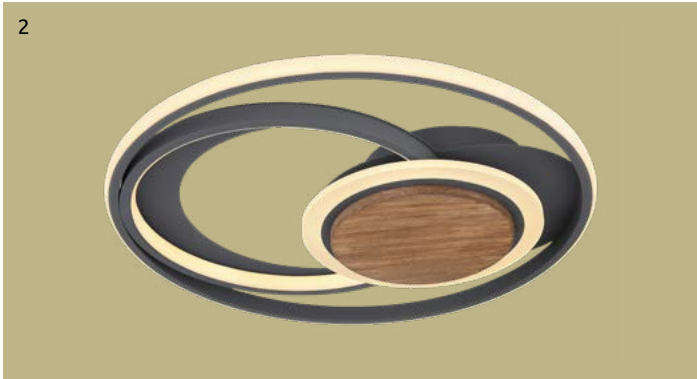

Nirra

1	67259-60	incl. LED 60W	480-4800lm	225-2250lm	2700-6000K 2700 4500 6000K	VPE: 1	↔ 90cm x 60cm ↓ 10cm
			2400lm	1100lm			
2	67259-30	incl. LED 30W					

metal graphite, plastic opal

- incl.
- dimmable
- many steps
- many light steps
- colour fixing
- night light
- memory function