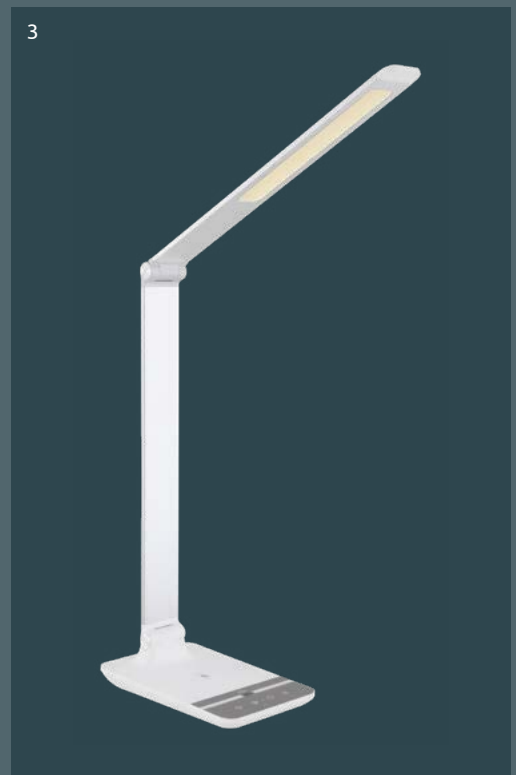

Kabira

1	58425B	incl. LED 9W	30-800lm	25-650lm	3000|4500|6000K	VPE: 8	↔ max.60cm x 12cm	↓ max.74,5cm	aluminium black, plastic black, satined
2	58425S	incl. LED 9W	30-800lm	25-650lm	3000|4500|6000K	VPE: 8	↔ max.60cm x 12cm	↓ max.74,5cm	aluminium silver, plastic black, satined
3	58425W	incl. LED 9W	30-800lm	25-650lm	3000|4500|6000K	VPE: 8	↔ max.60cm x 12cm	↓ max.74,5cm	aluminium silver, plastic white, satined