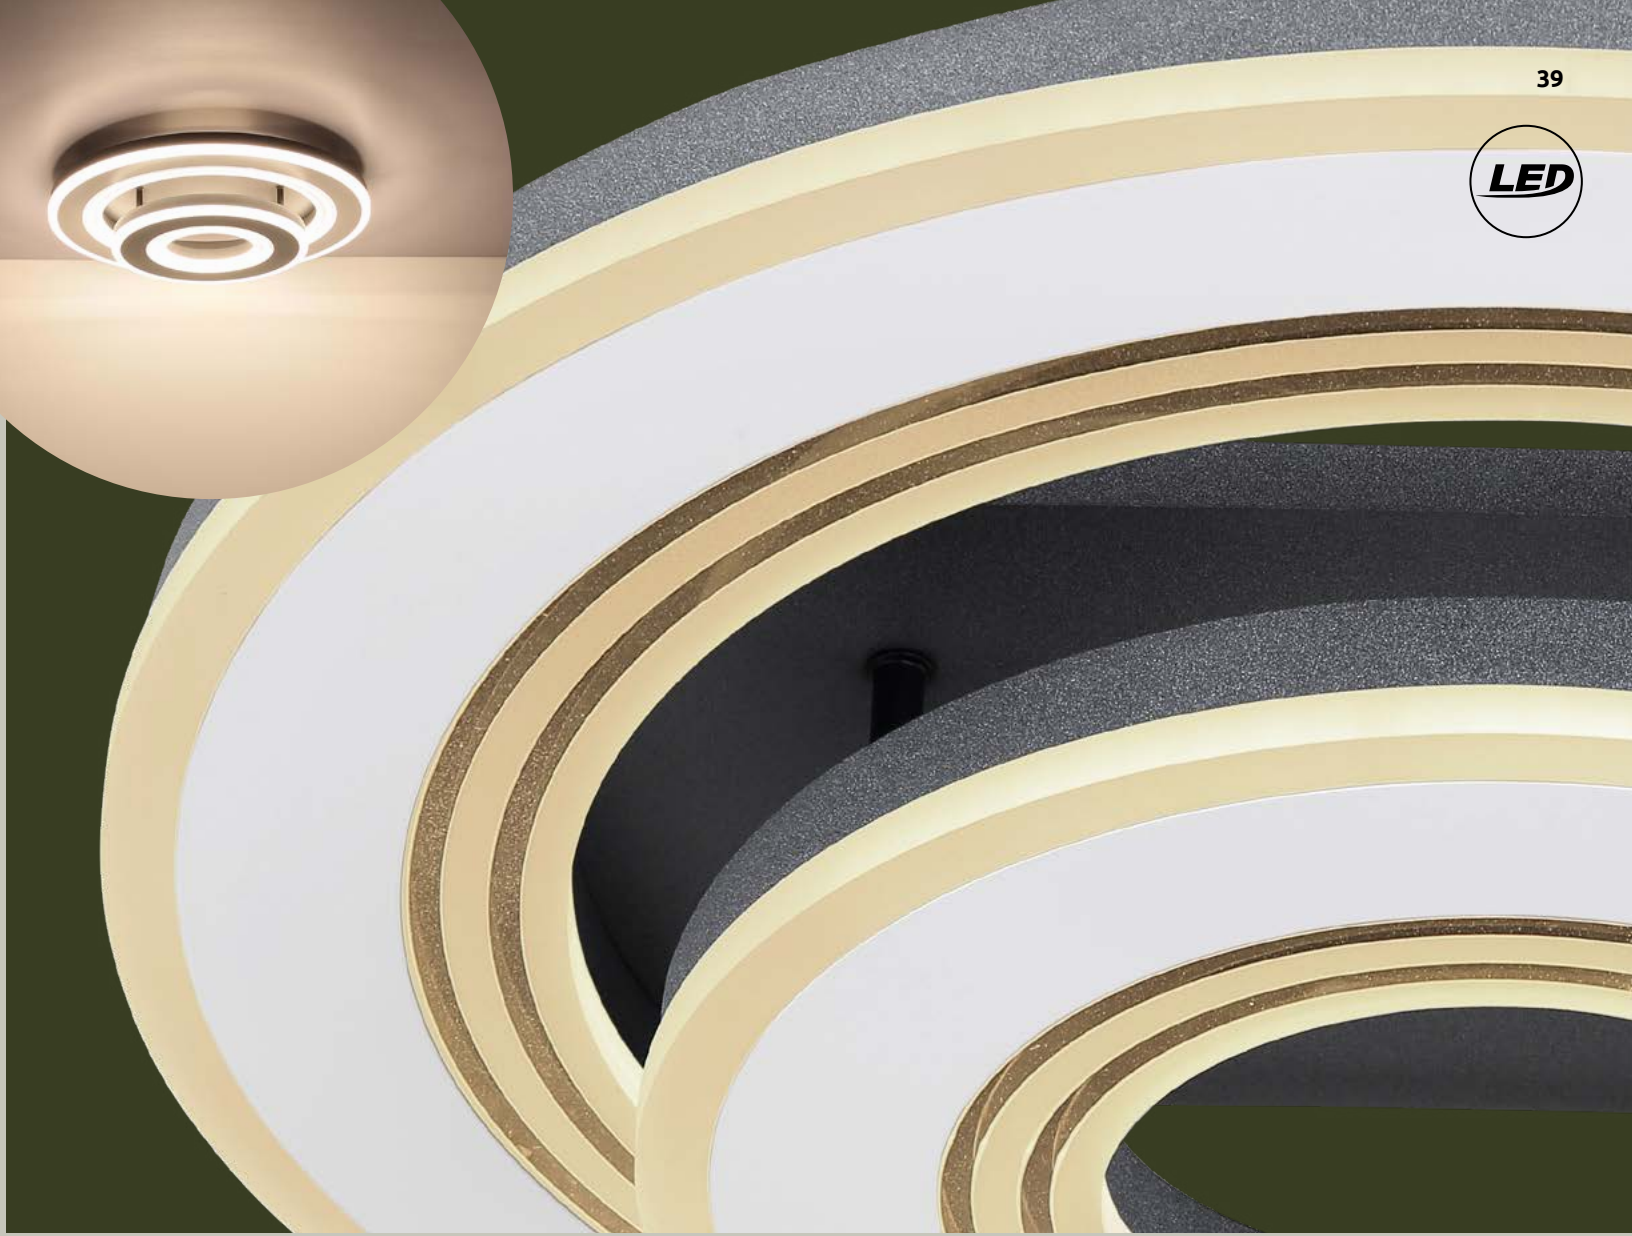

Jack

1	48449-56	incl. LED 56W	530-6837lm	140-2420lm	2700-6000K 2700|4000|6000K
2	48449-50	incl. LED 50W	490-5930lm	128-2080lm	2700-6000K 2700|4000|6000K
					VPE: 1 ↔ 50cm x 50cm ▾11,5cm
					VPE: 1 Ø50cm ▾11,5cm

metal white matt, black matt, acrylic opal, clear

- incl.
- many steps
- many light steps
- dimmable
- night light
- memory function
- colour fixing