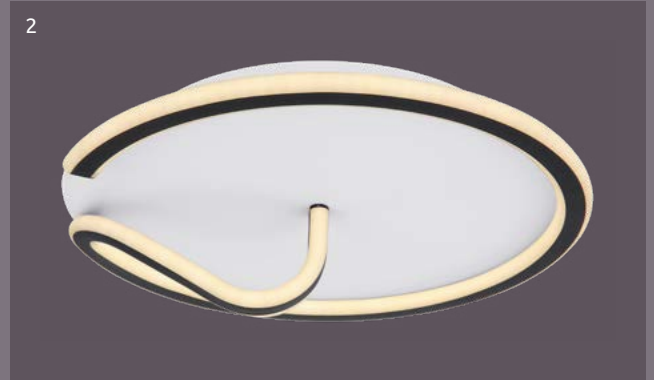

2700|4000|6000K

VPE: 1

↔ 69cm x 59cm

▾16cm

metal white matt,
black matt, acrylic,
plastic opal

- incl.
- dimnable
- many steps
- many light steps
- colour fixing
- night light
- memory function

Rodan

1	48439-50	incl. LED 50W	250-5000lm	150-2400lm	3000-6000K 3000 4500 6000K	VPE: 4	Ø51cm	↓15cm
2	48439-40	incl. LED 40W	4000lm	2000lm	4000K	VPE: 4	Ø41cm	↓13cm