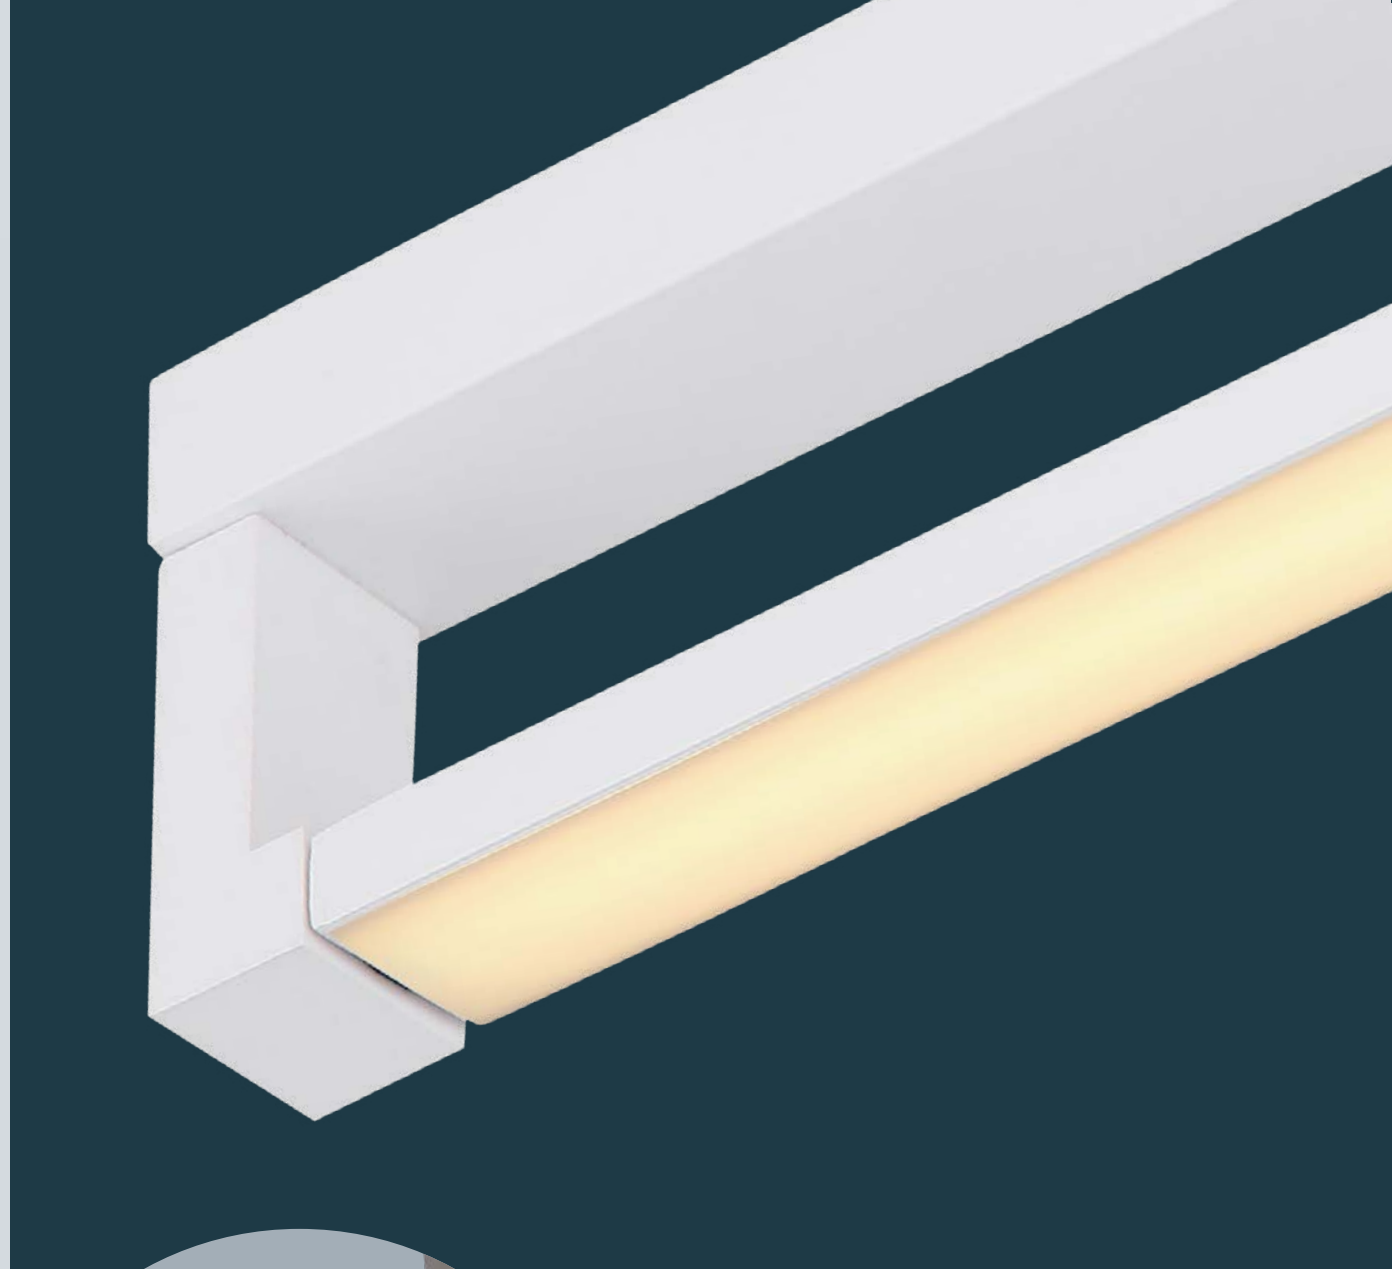

Susi

1	41498B	incl. LED 8W	900lm	400lm	3000K	VPE: 12	↔ 45,5cm ↓ 4cm ↳ 10cm	aluminium black matt, plastic opal
2	41498W	incl. LED 8W	900lm	400lm	3000K	VPE: 12	↔ 45,5cm ↓ 4cm ↳ 10cm	aluminium white matt, plastic opal

IP44