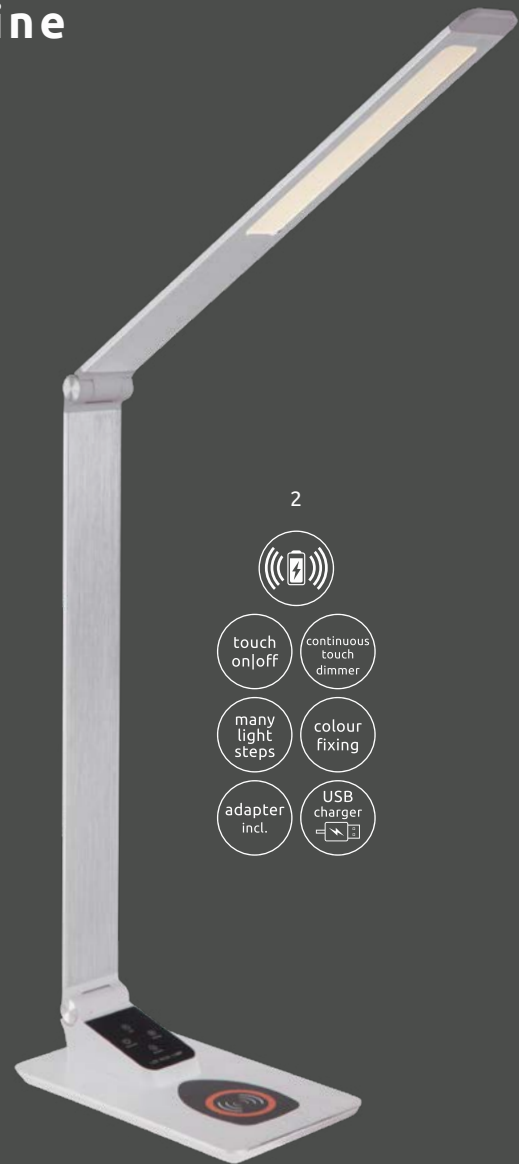

Janine

1. 2
2. touch on/off
   - continuous touch dimmer
   - many light steps
   - colour fixing
   - adapter incl.
   - USB charger incl.

1	58402	incl. LED 7W	630lm	420lm	3000|4500|6000K	VPE: 6	↔ max.62cm x 19cm	↓ max.77,5cm	aluminium black, plastic white
2	58404	incl. LED 7W	67-670lm	42-420lm	3000|4500|6000K	VPE: 6	↔ max.66cm x 12cm	↓ max.81,5cm	aluminium silver, plastic silver, opal