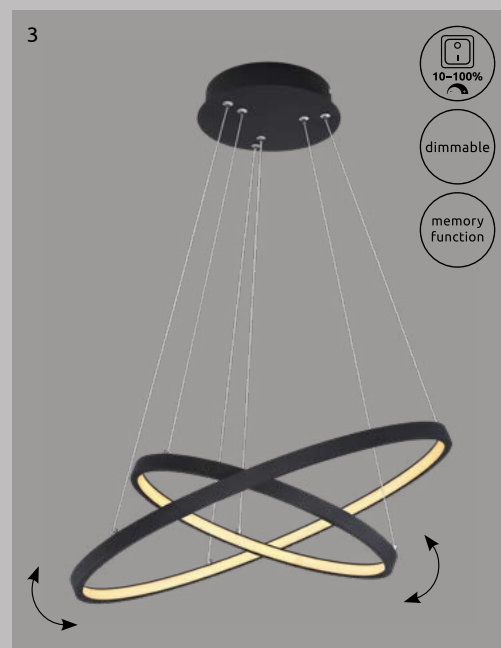

Ralph

1	67192-29B	incl. LED 29W	2300lm	1300lm	3000K	VPE: 6	Ø60,5cm ▾120cm
2	67192-57B	incl. LED 57W	310-3100lm	200-2000lm	3000K	VPE: 6	Ø51cm ▾120cm
3	67192-42B	incl. LED 42W	230-2300lm	130-1300lm	3000K	VPE: 6	Ø51cm ▾120cm
4	67192-19B	incl. LED 19W	1400lm	800lm	3000K	VPE: 6	Ø38,5cm ▾120cm

metal black matt, plastic opal