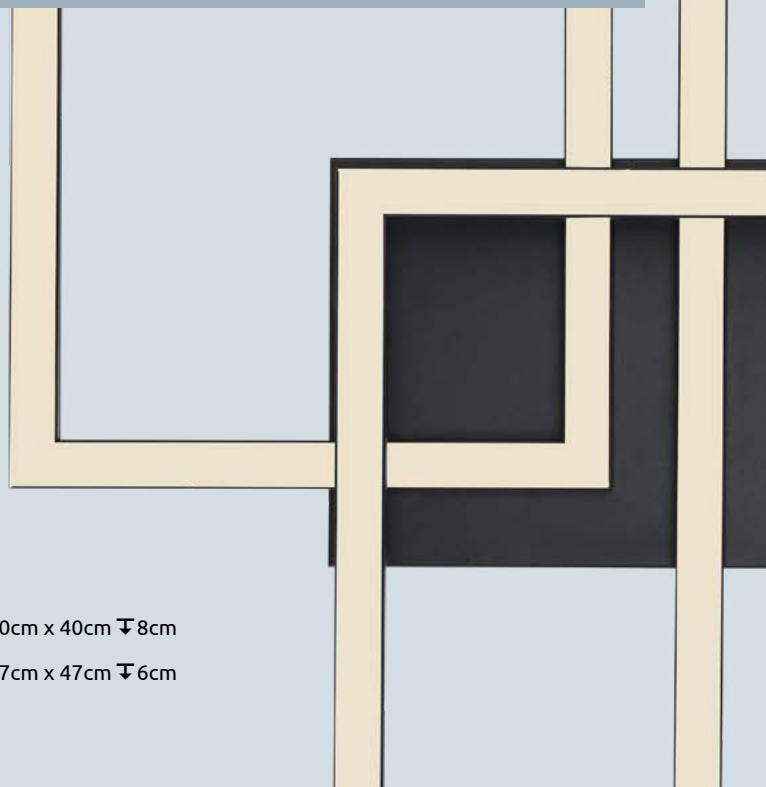

Tiny

1	67247-58	incl. LED 58W	400-6000lm	300-4300lm	2700-6000K 2700|4000|6000K	VPE: 4 ↔ 90cm x 40cm ↓ 8cm
2	67246-36	incl. LED 36W	4000lm	2700lm	3000K	VPE: 5 ↔ 47cm x 47cm ↓ 6cm

metal black matt, plastic opal