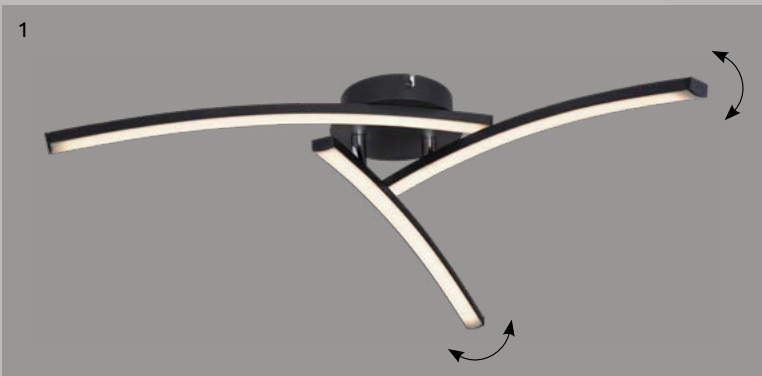

↔ 48,5cm x 46,5cm

↓6cm

metal black,
aluminium black,
aluminium gold,
acrylic opal

- incl.
- dimnable
- many steps
- many light steps
- colour fixing
- night light
- memory function

Tansy I

1	67129-18	incl. LED 18W	1900lm	1500lm	3000 4000 6000K	VPE: 8	Ø60cm	↕ 12,5cm
2	67129-24	incl. LED 24W	2600lm	1850lm	3000 4000 6000K	VPE: 8	↔ 69cm x 69cm	↕ 10,5cm
3	67129-12	incl. LED 12W	1200lm	1000lm	3000 4000 6000K	VPE: 8	↔ 59cm x 12cm	↕ 10,5cm