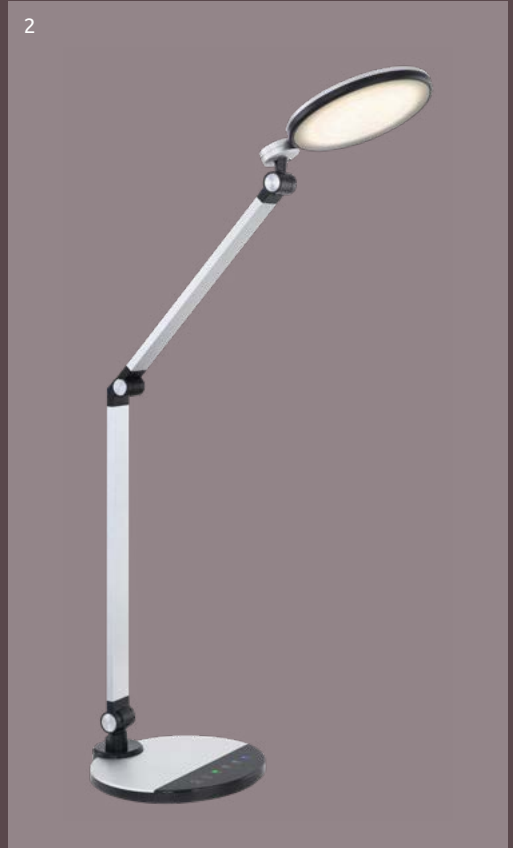

Regina

- 1
- Qi wireless charging
 - touch on/off
 - continuous touch dimmer
 - many light steps
 - colour fixing
 - adapter incl.
 - USB charger
 - night light
 - flexo

Urias

1	58403	incl. LED 6W	58-580lm	40-400lm	3000 4500 6000K	VPE: 8	↔ max.33cm x 16,8cm ↓ max.54cm	plastic black, plastic opal
2	58421B	incl. LED 10W	25-885lm	20-660lm	3000 4300 6000K	VPE: 6	↔ max.56cm x 20cm ↓ max.103cm	metal black, aluminium silver, plastic black, white
3	58421S	incl. LED 10W	25-885lm	20-660lm	3000 4300 6000K	VPE: 6	↔ max.56cm x 20cm ↓ max.103cm	chrome, aluminium silver, plastic black, white