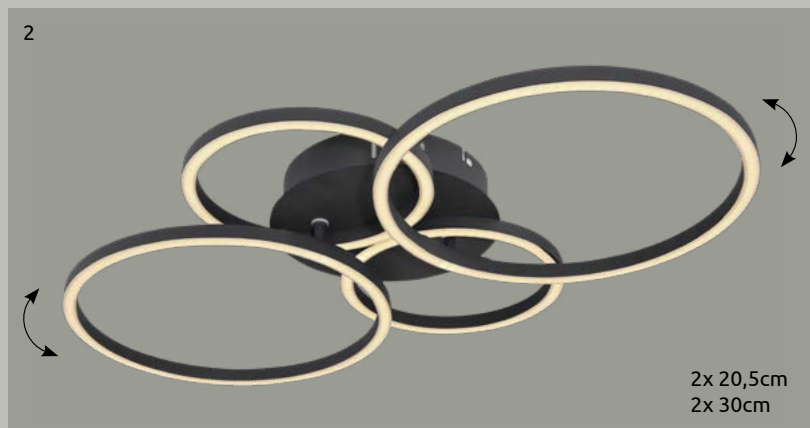

Kendy

1	67233-30S	incl. LED 30W	1600lm	1100lm	3000K	VPE: 4	↔ 49,5cm x 30cm	↕ 9,5cm
2	67233-40S	incl. LED 40W	2060lm	1390lm	3000K	VPE: 4	↔ 65,5cm x 40,5cm	↕ 7,5cm
3	67233-24S	incl. LED 24W	1480lm	900lm	3000K	VPE: 4	↔ 49cm x 24,5cm	↕ 7cm

metal black matt, plastic opal