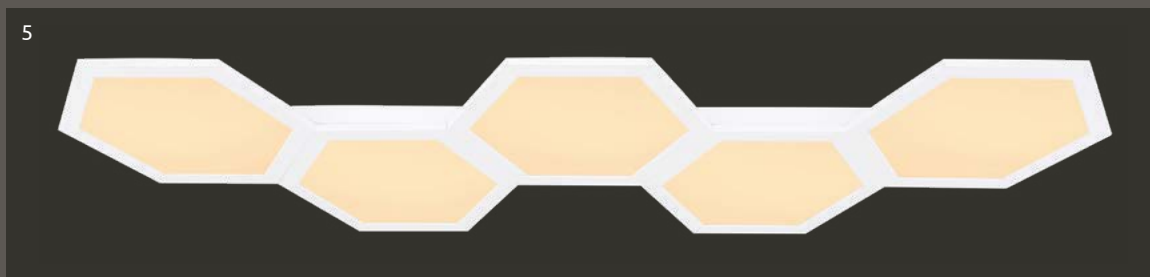

Leanara

1	41757D	incl. LED 12W	1080lm	800lm	3000K	VPE: 8	↔ 30cm x 26cm	↴ 4cm
2	41757D1	incl. LED 24W	2160lm	1410lm	3000K	VPE: 4	↔ 52cm x 30cm	↴ 4cm
3	41757D2	incl. LED 36W	3240lm	2160lm	3000K	VPE: 4	↔ 52,5cm x 52cm	↴ 4cm
4	41757D3	incl. LED 48W	4320lm	2920lm	3000K	VPE: 4	↔ 75cm x 52cm	↴ 4,5cm
5	41757D4	incl. LED 60W	5400lm	3630lm	3000K	VPE: 4	↔ 120cm x 39cm	↴ 4,5cm

metal white matt, aluminium white, plastic opal