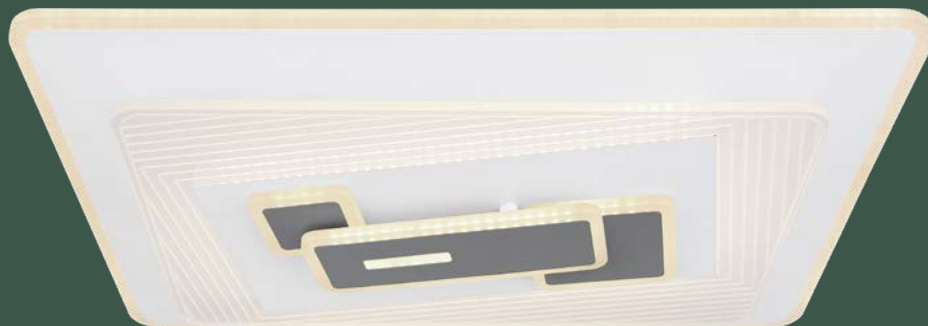

APP control

Easy Smartphone
and Voice Control

tuya

compatible with
Alexa

compatible with
Google Assistant