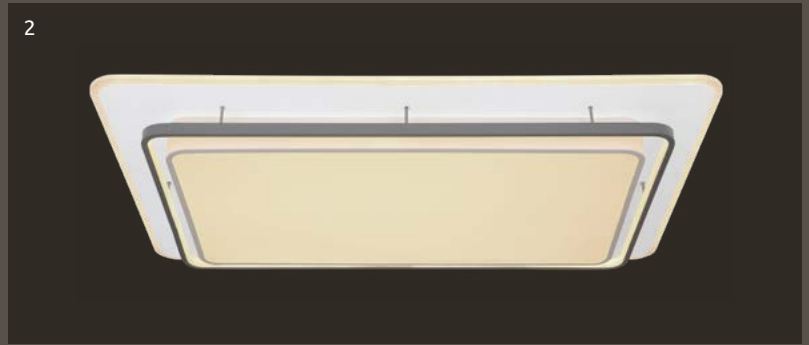

Lanzo

1	48284-80	incl. LED 80W	580-5800lm	270-2768lm	3000-6000K 3000|4500|6000K
2	48285-150	incl. LED 150W	800-8000lm	550-5500lm	3000-6000K 3000|4500|6000K

metal white, acrylic opal, aluminium grey

- incl.
- many steps
- many light steps
- 3 light steps
- dimmable
- colour fixing
- memory function
- night light

VPE: 1 ↔ 95cm x 66cm ↓ 7cm
VPE: 1 ↔ 95cm x 63cm ↓ 10,5cm