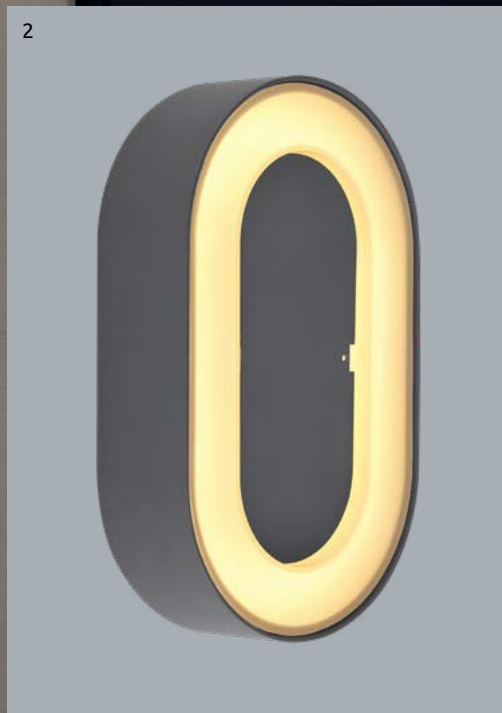

Sura

1	32136D	incl. LED 12W	845lm	507lm	3000K	VPE: 20	∅20cm	▽4,5cm
2	32136W	incl. LED 12W	780lm	468lm	3000K	VPE: 20	↔12cm	↓20cm↳4,5cm

aluminium die-cast anthracite, plastic opal