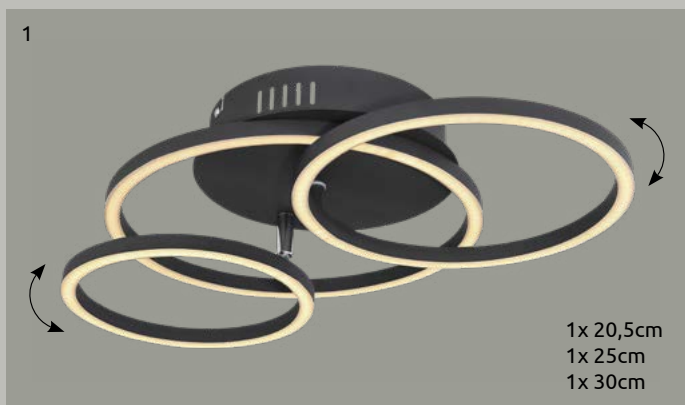

Kendy

1	67233-30S	incl. LED 30W	1600lm	1100lm	3000K	VPE: 4	↔ 49,5cm x 30cm	↕ 9,5cm
2	67233-40S	incl. LED 40W	2060lm	1390lm	3000K	VPE: 4	↔ 65,5cm x 40,5cm	↕ 7,5cm
3	67233-24S	incl. LED 24W	1480lm	900lm	3000K	VPE: 4	↔ 49cm x 24,5cm	↕ 7cm

metal black matt, plastic opal