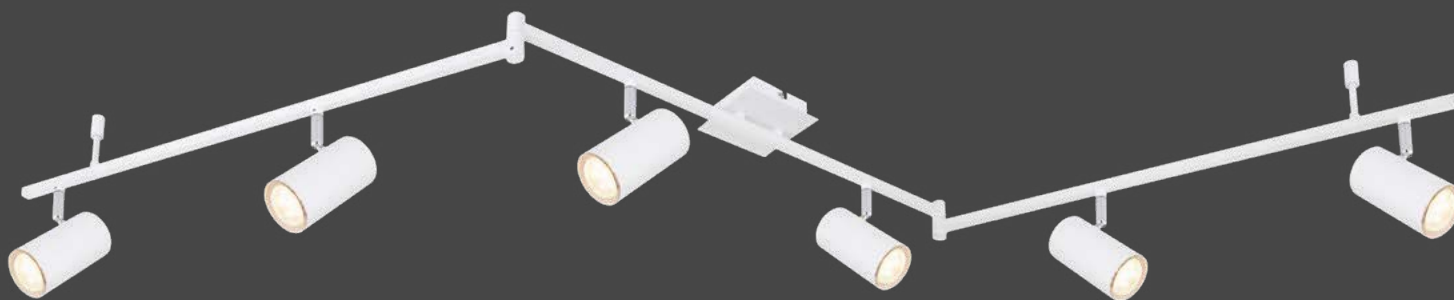

1

2

3

5

4

6

Robby

1	57910-6W	excl. 6x GU10 35W	VPE: 4	↔ 180cm ↓ 18,5cm
2	57910-3W	excl. 3x GU10 35W	VPE: 8	↔ 45cm x 9cm ↓ 12cm
3	57910-1W	excl. 1x GU10 25W	VPE: 12	↔ 13cm ↓ 14cm ↗ 12cm
4	57910-4W	excl. 4x GU10 35W	VPE: 6	↔ 60cm x 9cm ↓ 12cm
5	57910-2W	excl. 2x GU10 35W	VPE: 8	↔ 30cm x 9cm ↓ 12cm
6	57910TW	excl. 1x GU10 LED 5W	VPE: 6	↔ 13cm x 12cm ↓ 35cm
7	57910-4HW	excl. 4x GU10 35W	VPE: 4	↔ 75cm x 9cm ↓ 150cm
8	57910SW	excl. 3x GU10 LED 5W	VPE: 2	↔ 21,5cm x 23cm ↓ 154cm

metal white matt, chrome