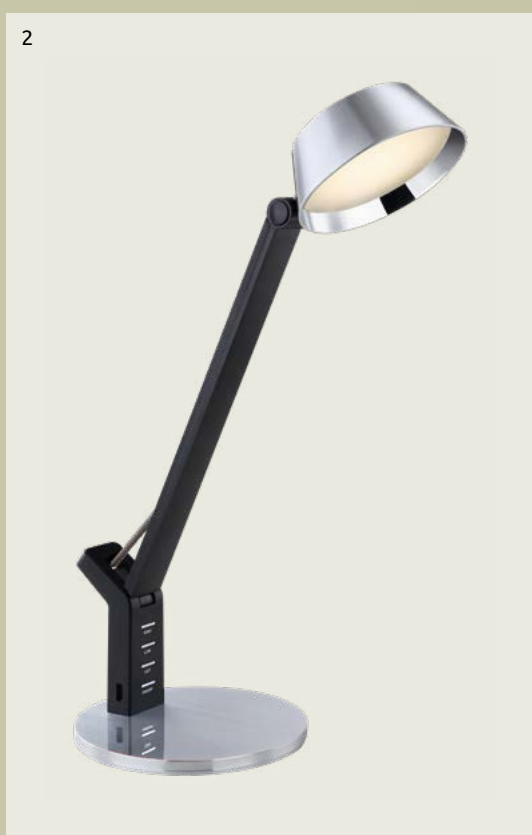

Ursino

1	58422B	incl. LED 8W	30-580lm	24-450lm	3000|4000|6300K	VPE: 6	↔ max.48cm x 17cm	↓ max.52cm	metal black, plastic black
2	58422S	incl. LED 8W	30-580lm	24-450lm	3000|4000|6300K	VPE: 6	↔ max.48cm x 17cm	↓ max.52cm	metal silver, plastic black
3	58423	incl. LED 8W	30-580lm	24-450lm	3000|4000|6300K	VPE: 6	↔ max.48cm x 17cm	↓ max.52cm	metal gold coloured, plastic black