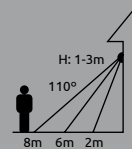

4

IP44

sensor
incl.