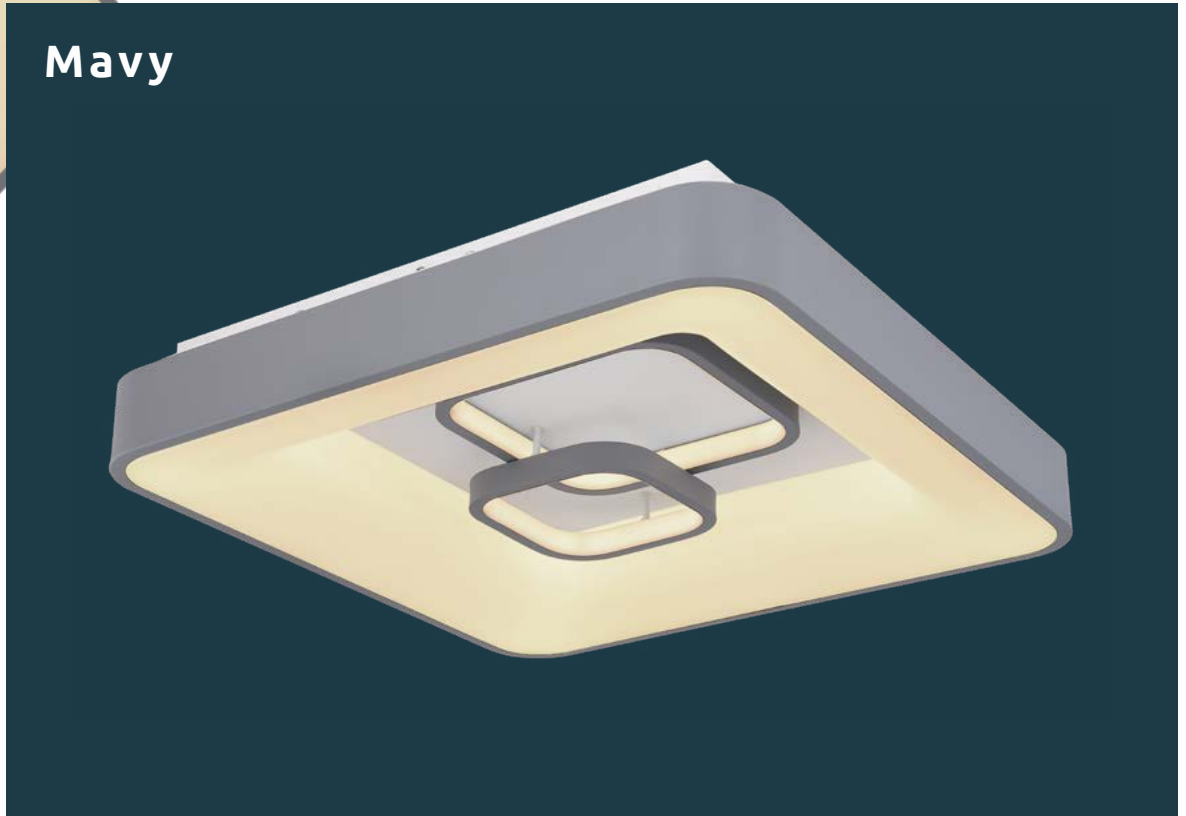

Mavy

48416-50

incl. LED 50W

200-5000lm

150-1900lm

3000-6000K
3000|4500|6000K

VPE: 4

↔50cm x 50cm
∇10cm

metal white,
metal graphite,
acrylic opal