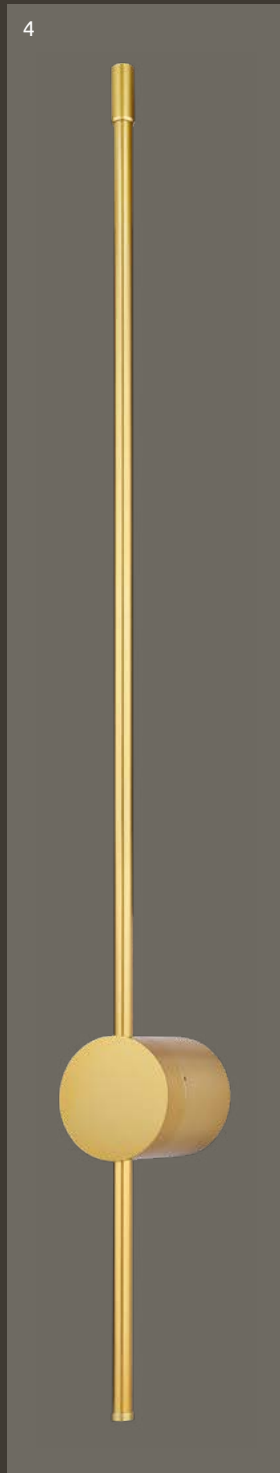

Kello

03623 | incl. LED 40W | 200-4000lm | 100-1900lm | 3000-6000K | VPE: 1 | Ø58cm ▾23cm | plastic white, plastic opal, plastic silver grey

Many

1	78406W	incl. LED 12W	1080lm	808lm	3000K	VPE: 12	↔ 17cm ↓ 20cm ↳ 5,5cm	metal white matt, nickel matt, acrylic opal	
2	78406S	incl. LED 12W	1080lm	808lm	3000K	VPE: 12	↔ 17cm ↓ 20cm ↳ 5,5cm	metal black matt, graphite, acrylic opal	
3	78405S	incl. LED 6W incl. LED 1W	595lm 150lm	489lm 101lm	3000K	VPE: 12	Ø14,5cm ↳ 15cm	metal black matt, aluminium graphite, acrylic opal	
4	78405W	incl. LED 6W incl. LED 1W	595lm 150lm	489lm 101lm	3000K	VPE: 12	Ø14,5cm ↳ 15cm	metal white matt, nickel matt, acrylic opal	