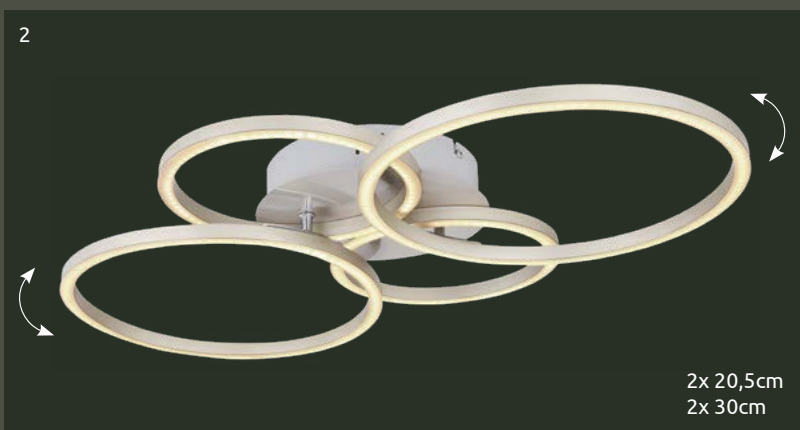

Kendy

1	67233-30N	incl. LED 30W	2000lm	1500lm	3000K	VPE: 4	↔ 49,5cm x 30cm	↕ 9,5cm
2	67233-40N	incl. LED 40W	2680lm	1960lm	3000K	VPE: 4	↔ 65,5cm x 40,5cm	↕ 7,5cm
3	67233-24N	incl. LED 24W	2000lm	1300lm	3000K	VPE: 4	↔ 49cm x 24,5cm	↕ 7cm

nickel matt, plastic opal