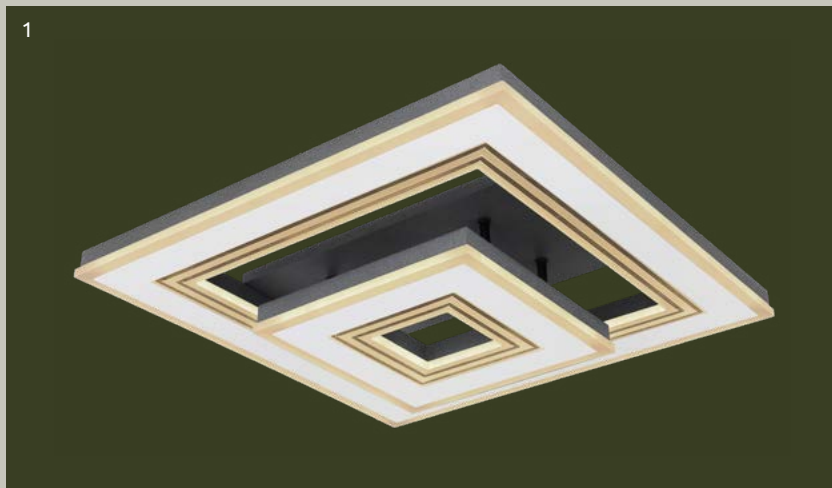

Jack

1	48449-56	incl. LED 56W	530-6837lm	140-2420lm	2700-6000K 2700|4000|6000K
2	48449-50	incl. LED 50W	490-5930lm	128-2080lm	2700-6000K 2700|4000|6000K
					VPE: 1 ↔ 50cm x 50cm ▾11,5cm
					VPE: 1 Ø50cm ▾11,5cm

metal white matt, black matt, acrylic opal, clear

- incl.
- many steps
- many light steps
- dimmable
- night light
- memory function
- colour fixing