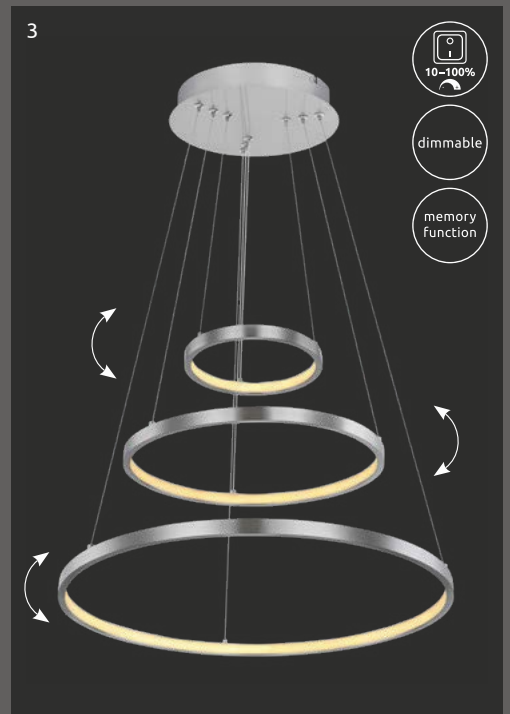

Ralph

1	67192-29	incl. LED 29W	2300lm	1400lm	3000K	VPE: 6	Ø60,5cm	↕120cm
2	67192-19	incl. LED 19W	1400lm	900lm	3000K	VPE: 6	Ø38,5cm	↕120cm
3	67192-57	incl. LED 57W	310-3100lm	220-2200lm	3000K	VPE: 6	Ø51cm	↕120cm
4	67192-42	incl. LED 42W	230-2300lm	150-1500lm	3000K	VPE: 6	Ø51cm	↕120cm

nickel matt, plastic opal