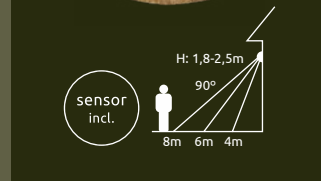

sensor
incl.