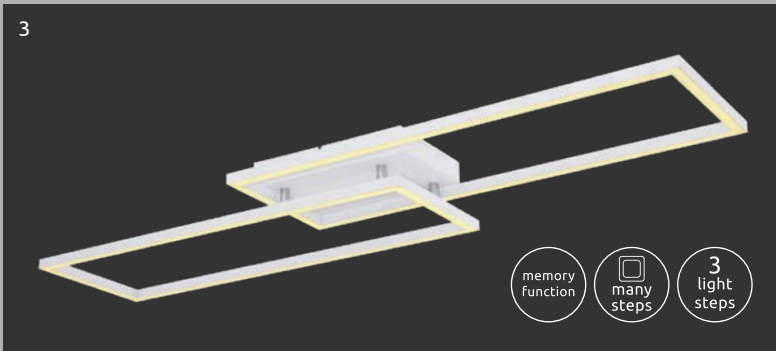

Tatjana

1	67243-24B	incl. LED 24W	2100lm	900lm	3000K	VPE: 4 ↔ 71cm x 23cm ▾ 7,5cm metal black matt, acrylic opal
2	67243-36B	incl. LED 36W	3300lm	1300lm	2700|4000|6000K	VPE: 4 ↔ 101cm x 29cm ▾ 7,5cm metal black matt, acrylic opal
3	67243-36W	incl. LED 36W	3300lm	2200lm	2700|4000|6000K	VPE: 4 ↔ 101cm x 29cm ▾ 7,5cm metal black matt, acrylic opal
4	67243-24W	incl. LED 24W	2100lm	1400lm	3000K	VPE: 4 ↔ 71cm x 23cm ▾ 7,5cm metal black matt, acrylic opal