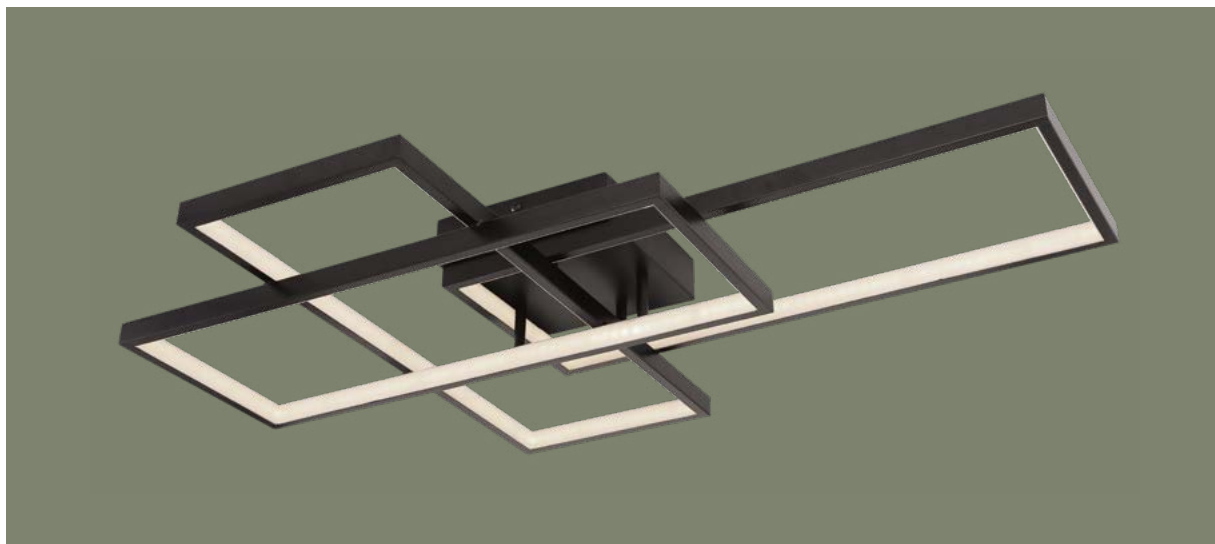

incl. Kelvin range 3000-6000K dimmable night light memory function

Gabriel

67227-40BSH

incl. LED 40W

200-4000lm

150-1200lm

3000-6000K

VPE: 4

↔ 75cm x 50cm
⤵ 10cm

metal black,
aluminium black,
plastic opal

APP
control
Easy Smartphone
and Voice Control

compatible with
Alexa

compatible with
Google Assistant