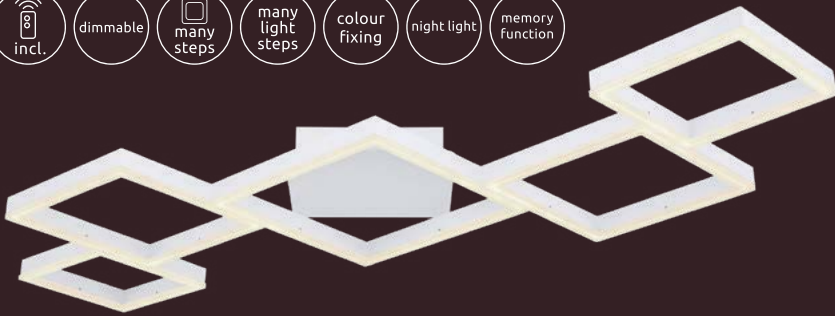

memory function

2

3

Kurio

						
1	67236-58W	incl. LED 58W	380-5800lm	150-2800lm	2700-6000K 2700 4000 6000K	VPE: 1 ↔ 120cm x 60cm ▾ 7,5cm metal white, acrylic opal
2	67236-40W	incl. LED 40W	4000lm	3100lm	3000K	VPE: 4 ↔ 78cm x 36cm ▾ 5cm aluminium white, metal white, acrylic opal
3	67236-30W	incl. LED 30W	3100lm	1800lm	3000K	VPE: 4 ↔ 80cm x 50cm ▾ 5cm aluminium white, metal white, acrylic opal