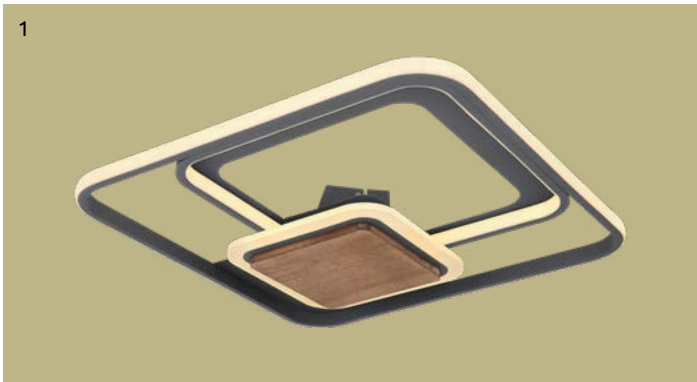

- incl.
- dimmable
- many steps
- many light steps
- colour fixing
- night light
- memory function

Nirra

1	67257-48	incl. LED 48W	3840lm	1800lm	3000K	VPE: 4 ↔ 50cm x 50cm ▾ 8cm
2	67256-45	incl. LED 45W	3600lm	1500lm	3000K	VPE: 4 Ø49,5cm ▾ 8cm
3	67256-40	incl. LED 40W	3200lm	1500lm	3000K	VPE: 1 ↔ 65cm x 45cm ▾ 10cm
4	67256-60	incl. LED 60W	480-4800lm	225-2250lm	2700-6000K 2700|4500|6000K	VPE: 1 ↔ 92,5cm x 73,5cm ▾ 8cm

metal graphite, wood, plastic opal