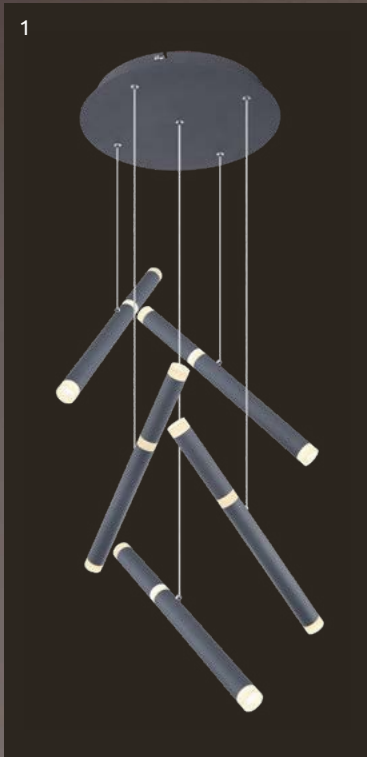

LED

3
light
steps

many
steps

3
light
steps

many
steps

Kelsy

1	67128-30	incl. LED 30W	3000lm	1000lm	4000K	VPE: 4	Ø35cm ▾ 180cm
2	67128-80	incl. LED 80W	8000lm	2600lm	4000K	VPE: 2	Ø85cm ▾ 250cm
3	67128-36	incl. LED 36W	3600lm	1100lm	4000K	VPE: 4	↔ 105cm x 33cm ▾ 120cm

metal graphite, acrylic opal