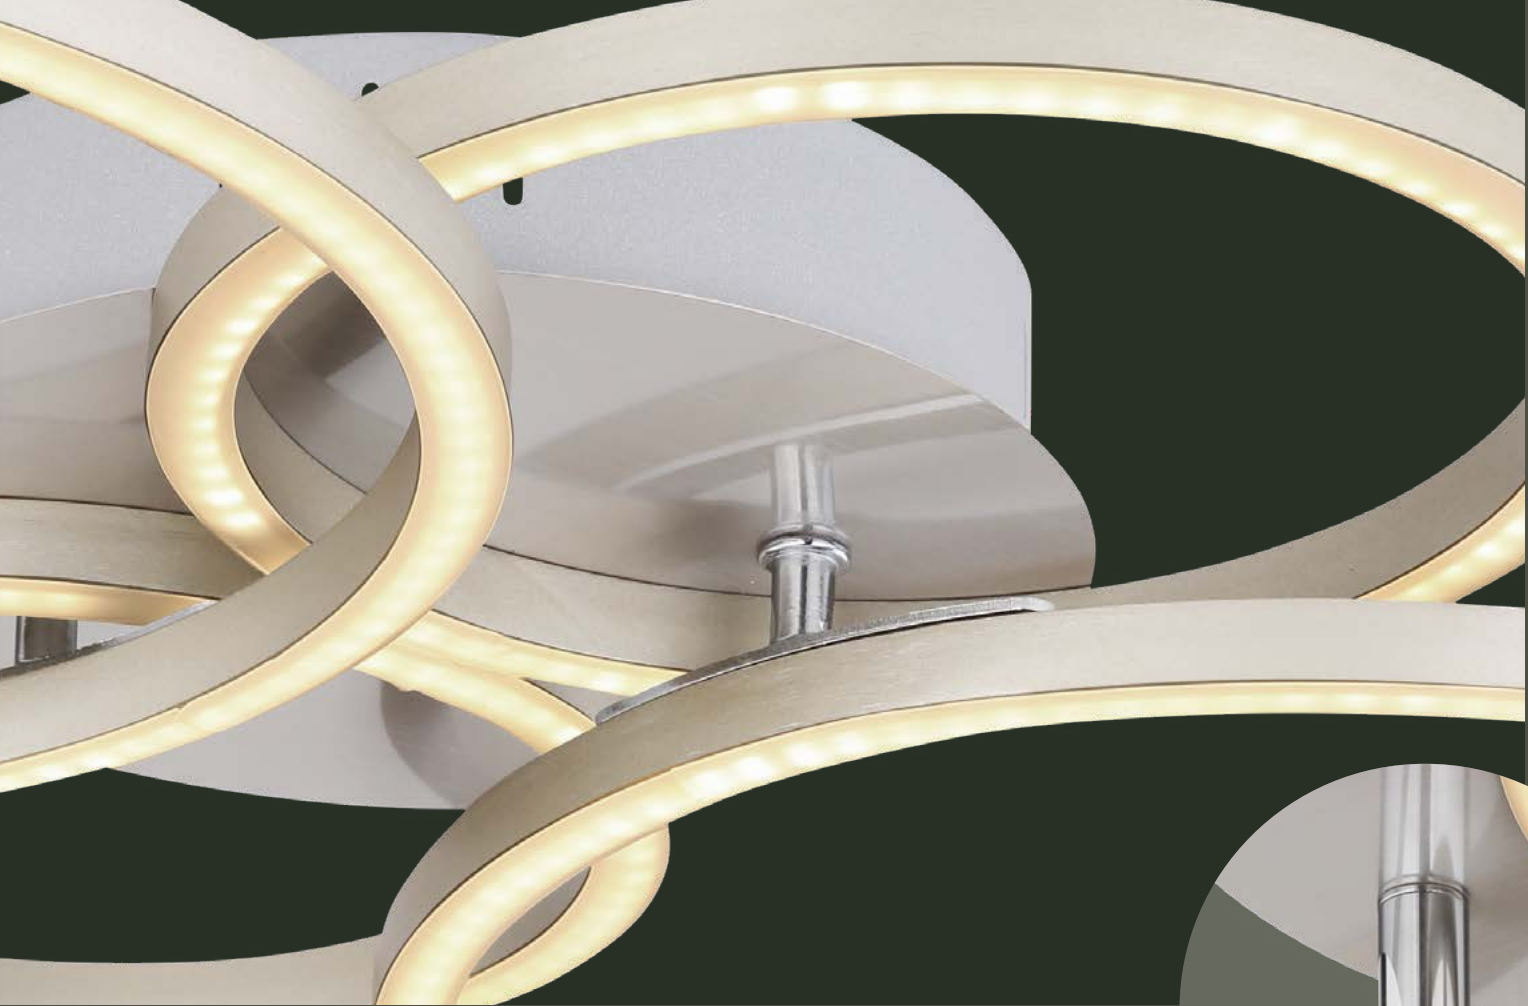

Kendy

1	67233-30N	incl. LED 30W	2000lm	1500lm	3000K	VPE: 4	↔ 49,5cm x 30cm	↕ 9,5cm
2	67233-40N	incl. LED 40W	2680lm	1960lm	3000K	VPE: 4	↔ 65,5cm x 40,5cm	↕ 7,5cm
3	67233-24N	incl. LED 24W	2000lm	1300lm	3000K	VPE: 4	↔ 49cm x 24,5cm	↕ 7cm

nickel matt, plastic opal