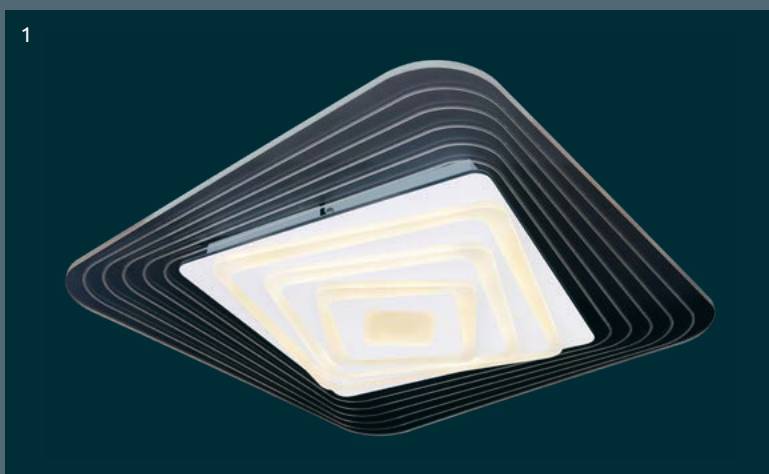

metal white, dark coffee, acrylic opal

 incl. Kelvin range
 3000-6500K
 dimmable
 night light
 memory function

**APP
control**
Easy Smartphone
and Voice Control

compatible with
Alexa

compatible with
Google Assistant