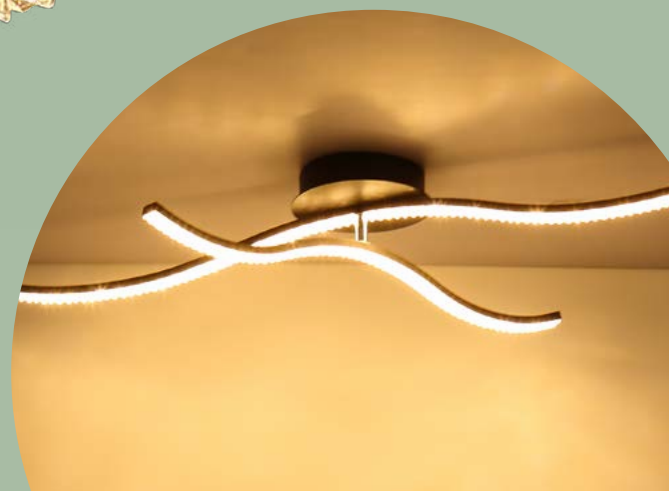

2

1

Jules

1	67169D2	incl. LED 20W	2200lm	1300lm	3000K	VPE: 6	↔ 90,5cm x 43cm	▾ 13cm
2	67169D1	incl. LED 20W	2400lm	1050lm	3000K	VPE: 6	↔ 47cm x 44cm	▾ 13cm

metal black matt, acrylic, acrylic crystals