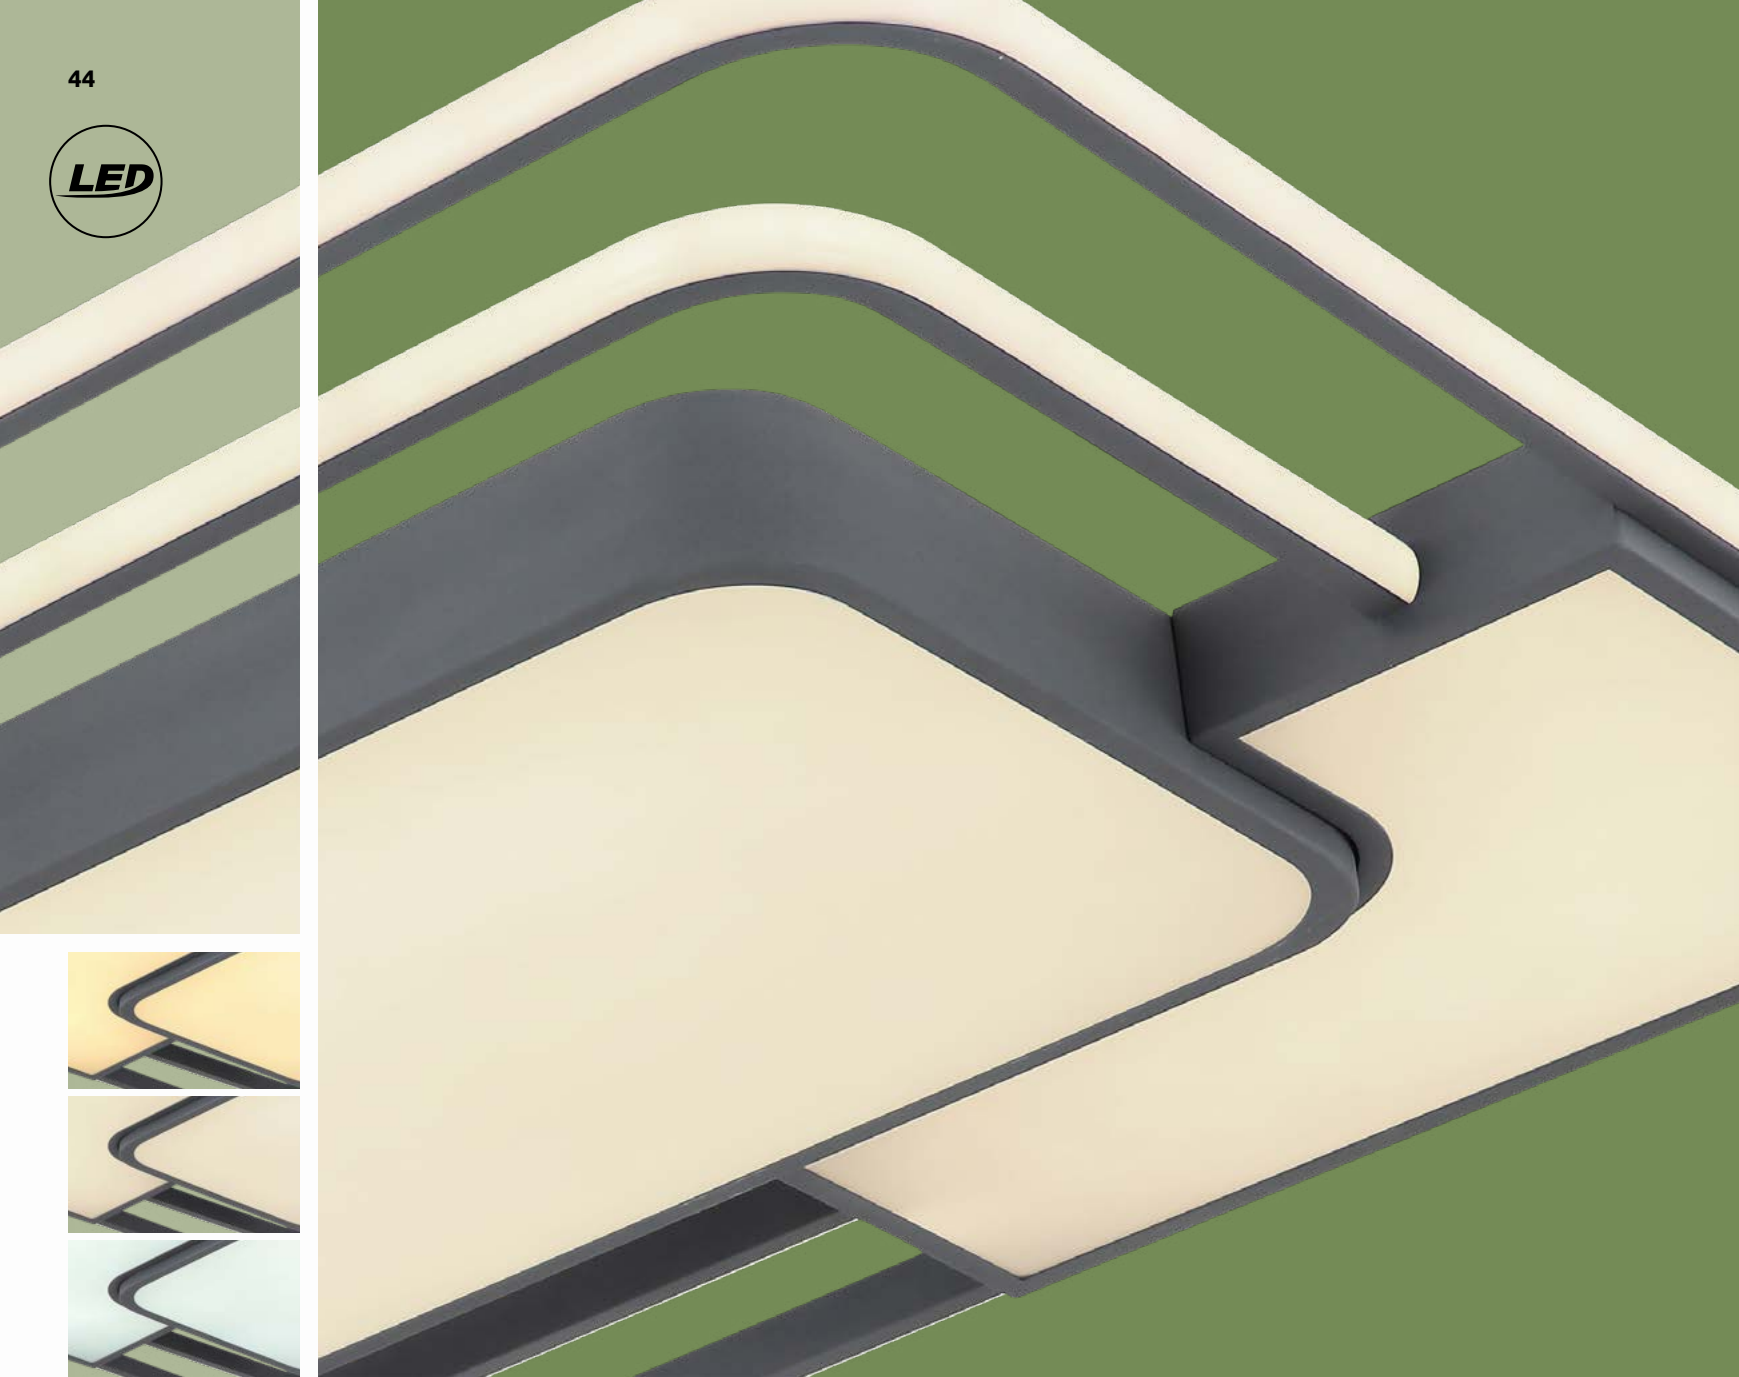

- incl.
- dimmable
- many steps
- many light steps
- colour fixing
- night light
- memory function

Nirra

1	67259-60	incl. LED 60W	480-4800lm	225-2250lm	2700-6000K 2700|4500|6000K	VPE: 1	↔ 90cm x 60cm ↓ 10cm			
			2400lm	1100lm				3000K	VPE: 4	↔ 42cm x 42cm ↓ 10cm
2	67259-30	incl. LED 30W								

metal graphite, plastic opal