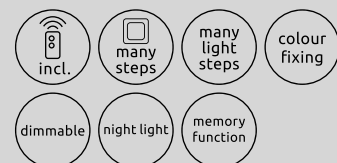

Manni

1	41759-24	incl. LED 24W	300-2400lm	130-1100lm	2700-6500K 2700|4200|6500K	VPE: 5 | Ø38,5cm ▾8cm
2	41759-40	incl. LED 40W	380-4000lm	190-1850lm	2700-6500K 2700|4200|6500K	VPE: 5 | Ø48,5cm ▾8cm

metal white, plastic black, plastic bronze coloured, acrylic opal