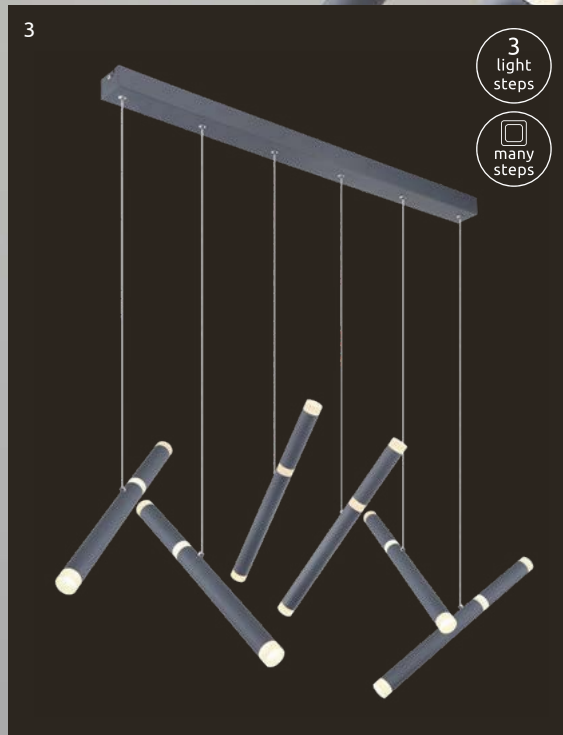

LED

3
light
steps

many
steps

3
light
steps

many
steps

Kelsy

1	67128-30	incl. LED 30W	3000lm	1000lm	4000K	VPE: 4	Ø35cm ▾ 180cm
2	67128-80	incl. LED 80W	8000lm	2600lm	4000K	VPE: 2	Ø85cm ▾ 250cm
3	67128-36	incl. LED 36W	3600lm	1100lm	4000K	VPE: 4	↔ 105cm x 33cm ▾ 120cm

metal graphite, acrylic opal