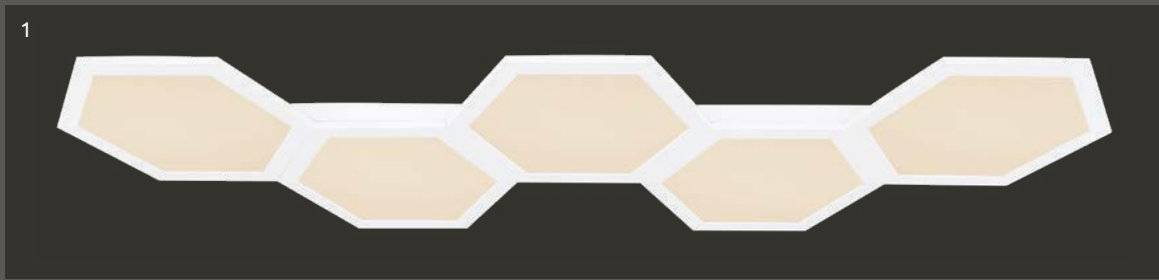

- incl.
- dimmable
- many steps
- many light steps
- colour fixing
- RGB colour change
- RGB colour fixing
- night light
- memory function

Leanara

1	41757D4B	incl. LED 60W incl. RGB LED 6W	540-5400lm	363-3630lm	3000-6000K 3000|4500|6000K	VPE: 4 ↔ 120cm x 39cm ▾ 4,5cm
2	41757D2B	incl. LED 36W incl. RGB LED 4W	324-3240lm	216-2160lm	3000-6000K 3000|4500|6000K	VPE: 4 ↔ 52,5cm x 52cm ▾ 4,5cm

metal white matt, aluminium white, plastic opal