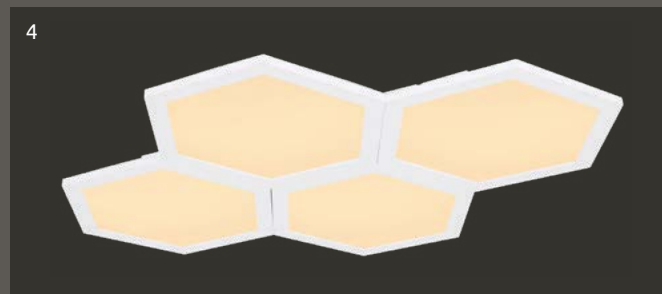

Leanara

1	41757D	incl. LED 12W	1080lm	800lm	3000K	VPE: 8	↔ 30cm x 26cm	↴ 4cm
2	41757D1	incl. LED 24W	2160lm	1410lm	3000K	VPE: 4	↔ 52cm x 30cm	↴ 4cm
3	41757D2	incl. LED 36W	3240lm	2160lm	3000K	VPE: 4	↔ 52,5cm x 52cm	↴ 4cm
4	41757D3	incl. LED 48W	4320lm	2920lm	3000K	VPE: 4	↔ 75cm x 52cm	↴ 4,5cm
5	41757D4	incl. LED 60W	5400lm	3630lm	3000K	VPE: 4	↔ 120cm x 39cm	↴ 4,5cm

metal white matt, aluminium white, plastic opal