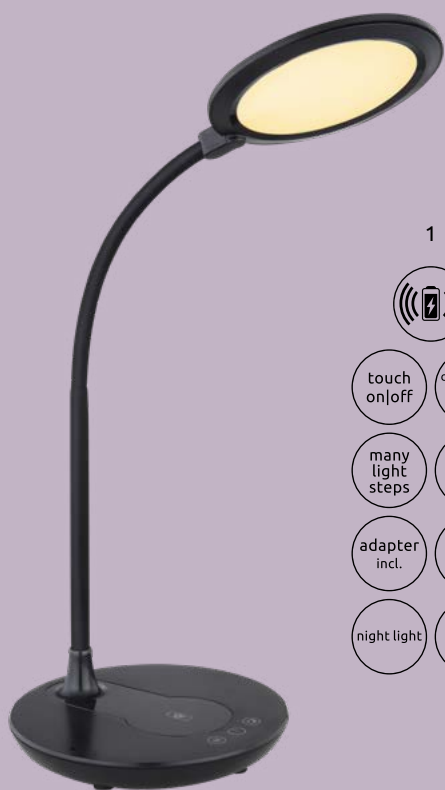

Regina

- 1
- Qi wireless charging
 - touch on/off
 - continuous touch dimmer
 - many light steps
 - colour fixing
 - adapter incl.
 - USB charger
 - night light
 - flexo

Urias

1	58403	incl. LED 6W	58-580lm	40-400lm	3000 4500 6000K	VPE: 8	↔ max.33cm x 16,8cm ↓ max.54cm	plastic black, plastic opal
2	58421B	incl. LED 10W	25-885lm	20-660lm	3000 4300 6000K	VPE: 6	↔ max.56cm x 20cm ↓ max.103cm	metal black, aluminium silver, plastic black, white
3	58421S	incl. LED 10W	25-885lm	20-660lm	3000 4300 6000K	VPE: 6	↔ max.56cm x 20cm ↓ max.103cm	chrome, aluminium silver, plastic black, white