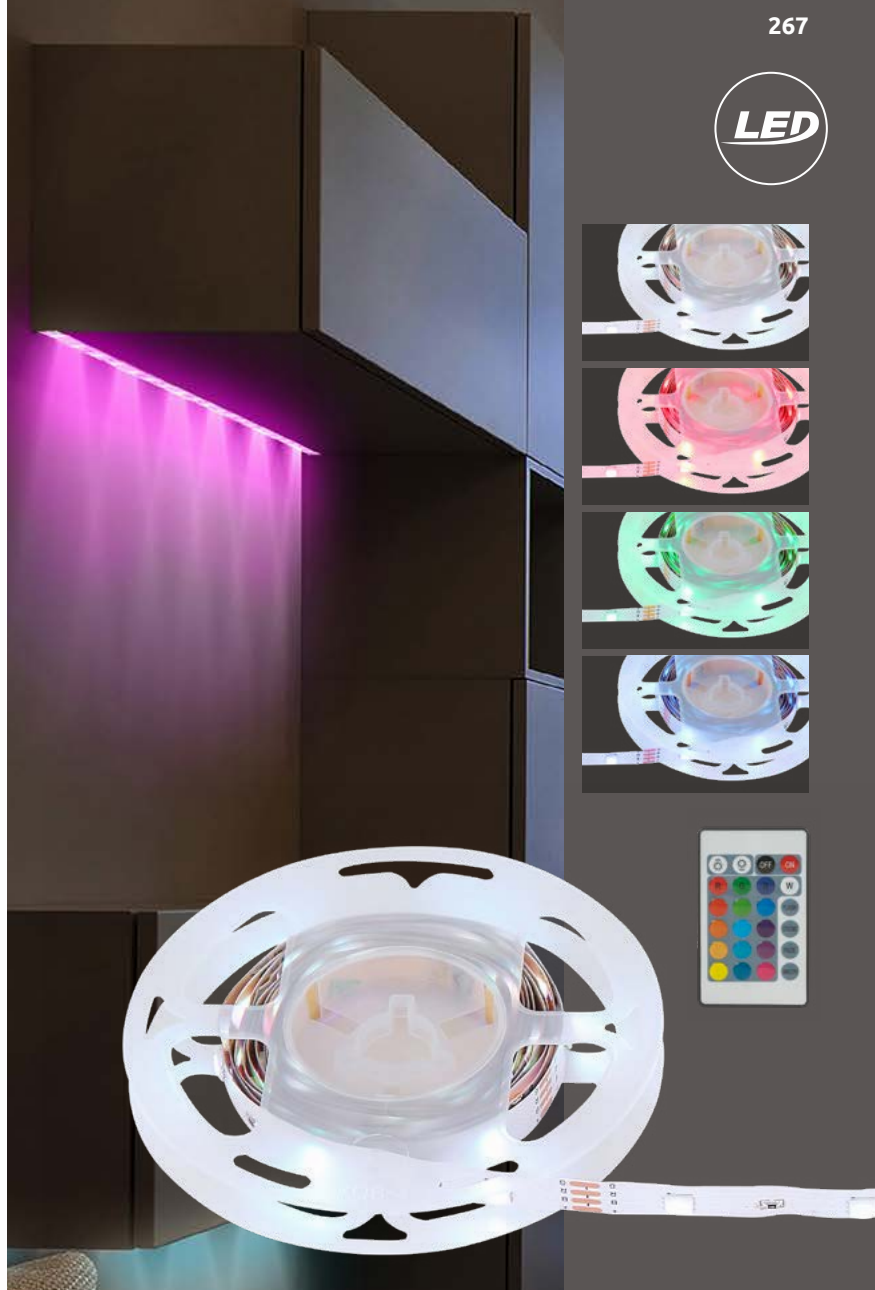

LED

Narra

25886

incl. LED 3W

10-90lm

5-70lm

3000K

VPE: 4

Ø17,5cm
(Ø tube: 8cm)
↑100cm

metal chromed,
plastic satined

1

1
meter
tube

2

2
meter
tube

Led Band

1 39016

incl. RGBW LED 6W

100lm

100lm

VPE: 20

↔ max. 250cm
x 1cm ↓0,2cm

2 39017

incl. RGBW LED 12W

220lm

220lm

VPE: 20

↔ max. 350cm
x 1cm ↓0,2cm