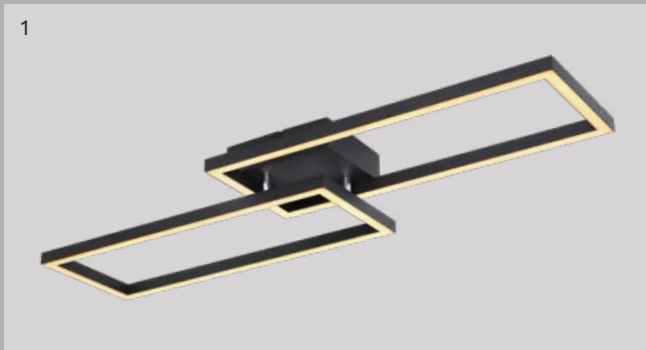

Tatjana

1	67243-24B	incl. LED 24W	2100lm	900lm	3000K	VPE: 4 ↔ 71cm x 23cm ▾ 7,5cm metal black matt, acrylic opal
2	67243-36B	incl. LED 36W	3300lm	1300lm	2700|4000|6000K	VPE: 4 ↔ 101cm x 29cm ▾ 7,5cm metal black matt, acrylic opal
3	67243-36W	incl. LED 36W	3300lm	2200lm	2700|4000|6000K	VPE: 4 ↔ 101cm x 29cm ▾ 7,5cm metal black matt, acrylic opal
4	67243-24W	incl. LED 24W	2100lm	1400lm	3000K	VPE: 4 ↔ 71cm x 23cm ▾ 7,5cm metal black matt, acrylic opal