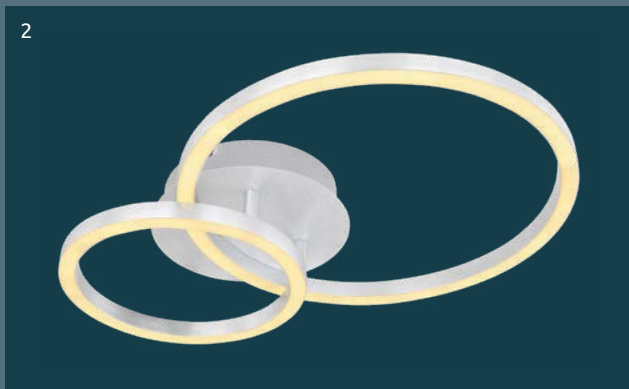

1

3

2

4

Reggy

1	67238-24	incl. LED 24W	2400lm	1250lm	3000K	VPE: 4	↔ 54,5cm x 30cm	∇ 7,5cm	aluminium brushed, acrylic opal
2	67238-18	incl. LED 18W	1800lm	950lm	3000K	VPE: 6	↔ 42cm x 30cm	∇ 7,5cm	aluminium brushed, acrylic opal
3	67238-18B	incl. LED 18W	1800lm	570lm	3000K	VPE: 6	↔ 42cm x 30cm	∇ 7,5cm	metal black matt, acrylic opal
4	67238-24B	incl. LED 24W	2400lm	760lm	3000K	VPE: 4	↔ 54,5cm x 30cm	∇ 7,5cm	metal black matt, acrylic opal