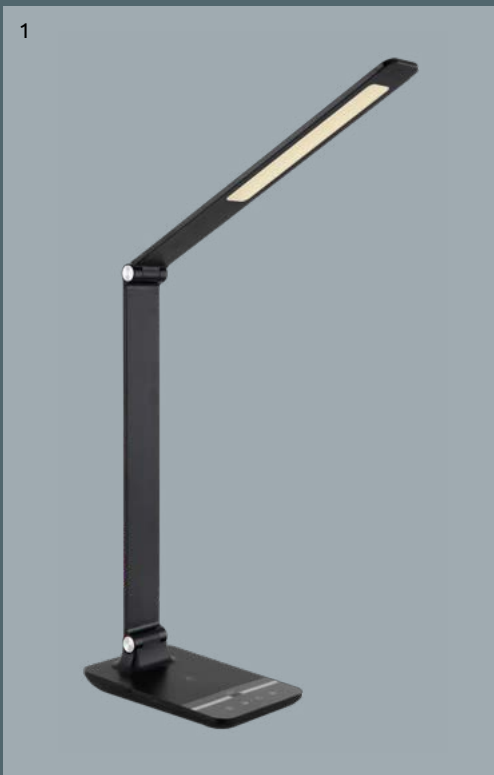

Kabira

1	58425B	incl. LED 9W	30-800lm	25-650lm	3000|4500|6000K	VPE: 8	↔ max.60cm x 12cm	↓ max.74,5cm	aluminium black, plastic black, satined
2	58425S	incl. LED 9W	30-800lm	25-650lm	3000|4500|6000K	VPE: 8	↔ max.60cm x 12cm	↓ max.74,5cm	aluminium silver, plastic black, satined
3	58425W	incl. LED 9W	30-800lm	25-650lm	3000|4500|6000K	VPE: 8	↔ max.60cm x 12cm	↓ max.74,5cm	aluminium silver, plastic white, satined