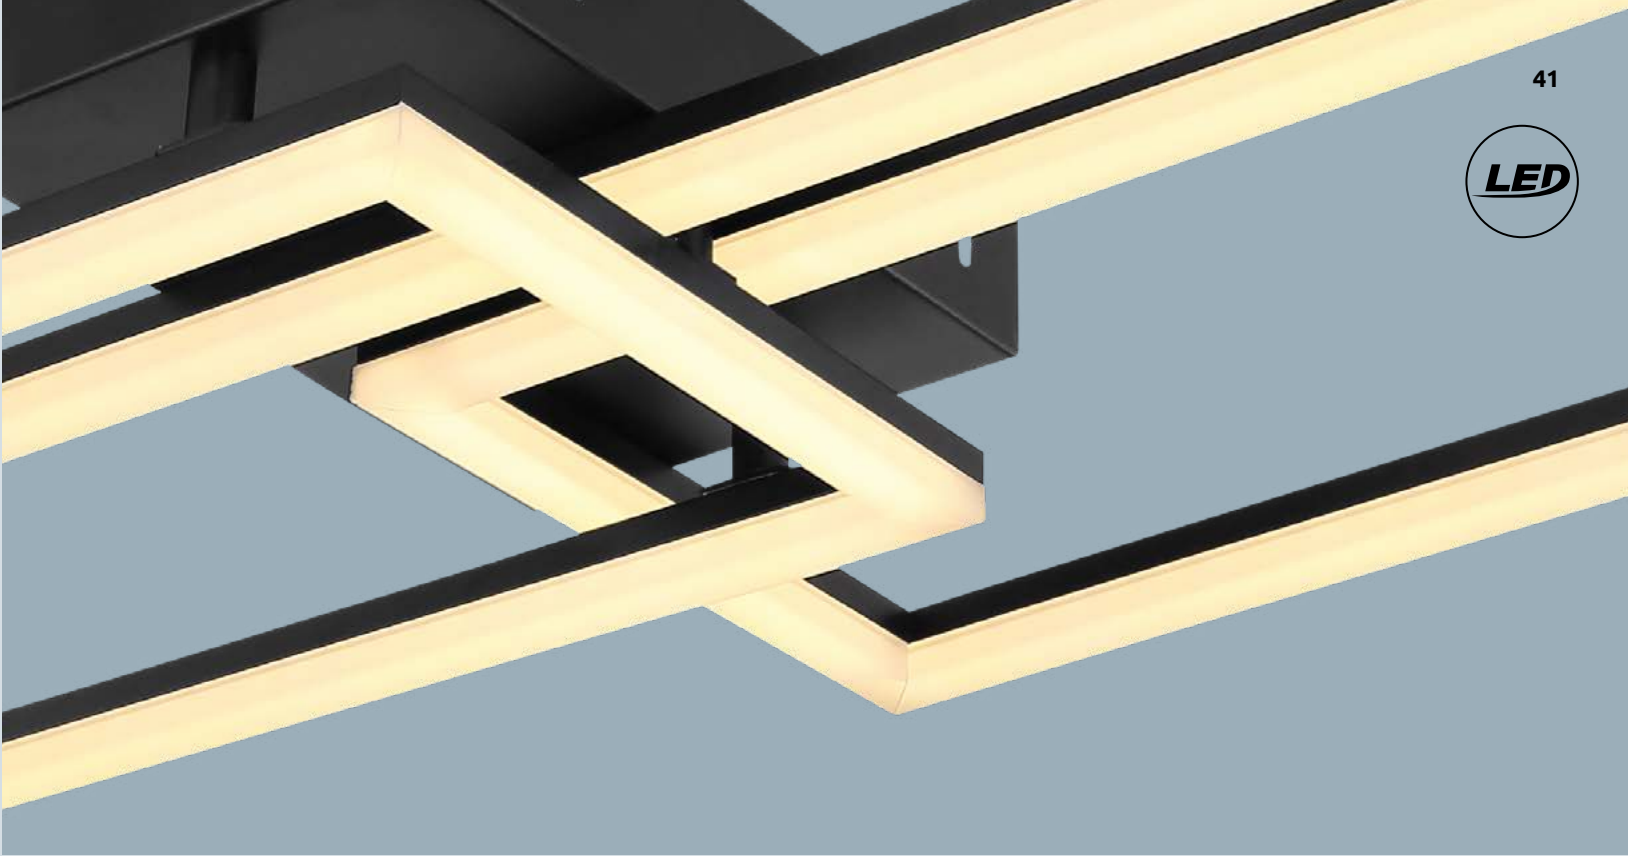

- incl.
- dimmable
- many steps
- many light steps
- colour fixing
- night light
- memory function