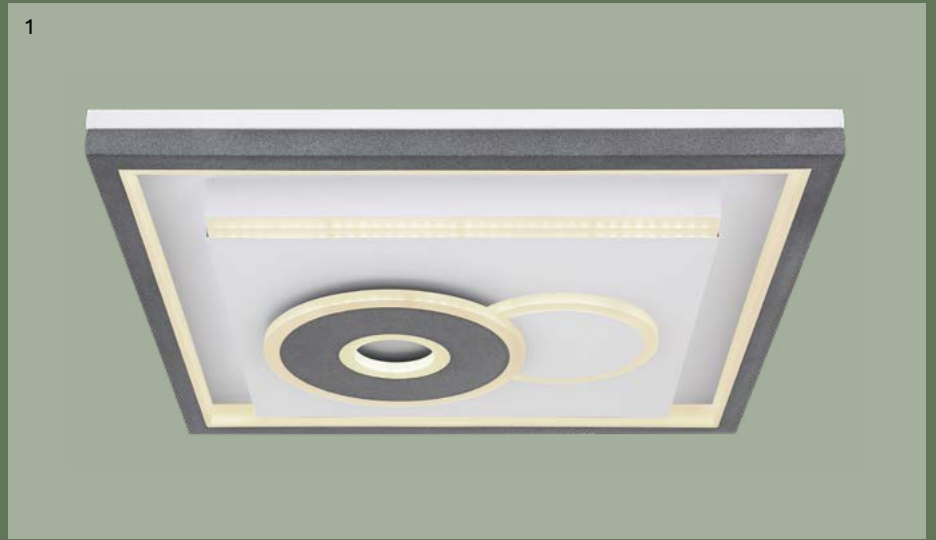

1

2

Sundi

1	48453-52	incl. LED 52W	490-6300lm	152-1853lm	2700-6000K	VPE: 1	↔ 54cm x 54cm	↕ 10cm	metal white, metal black matt, acrylic opal
2	48454-46	incl. LED 46W	460-5840lm	120-2030lm	2700-6000K	VPE: 1	∅50cm	↕ 9cm	metal white, metal graphite, black matt, acrylic opal, chrome