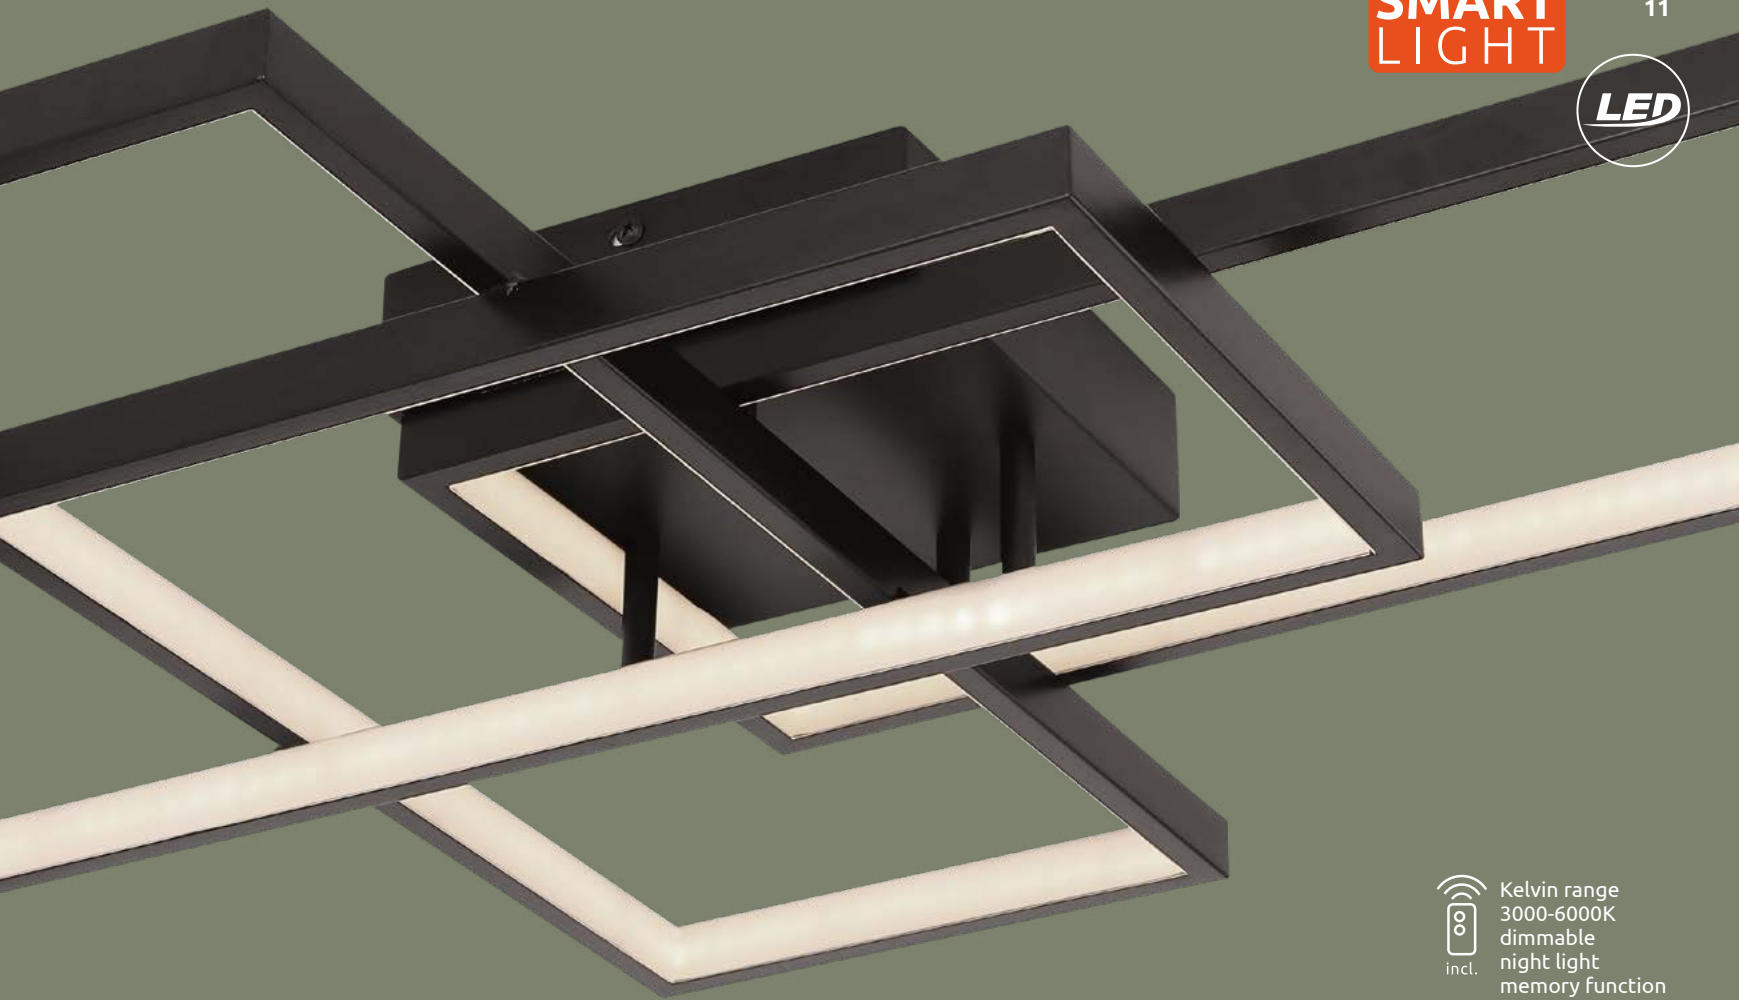

incl. Kelvin range 3000-6000K dimmable night light memory function