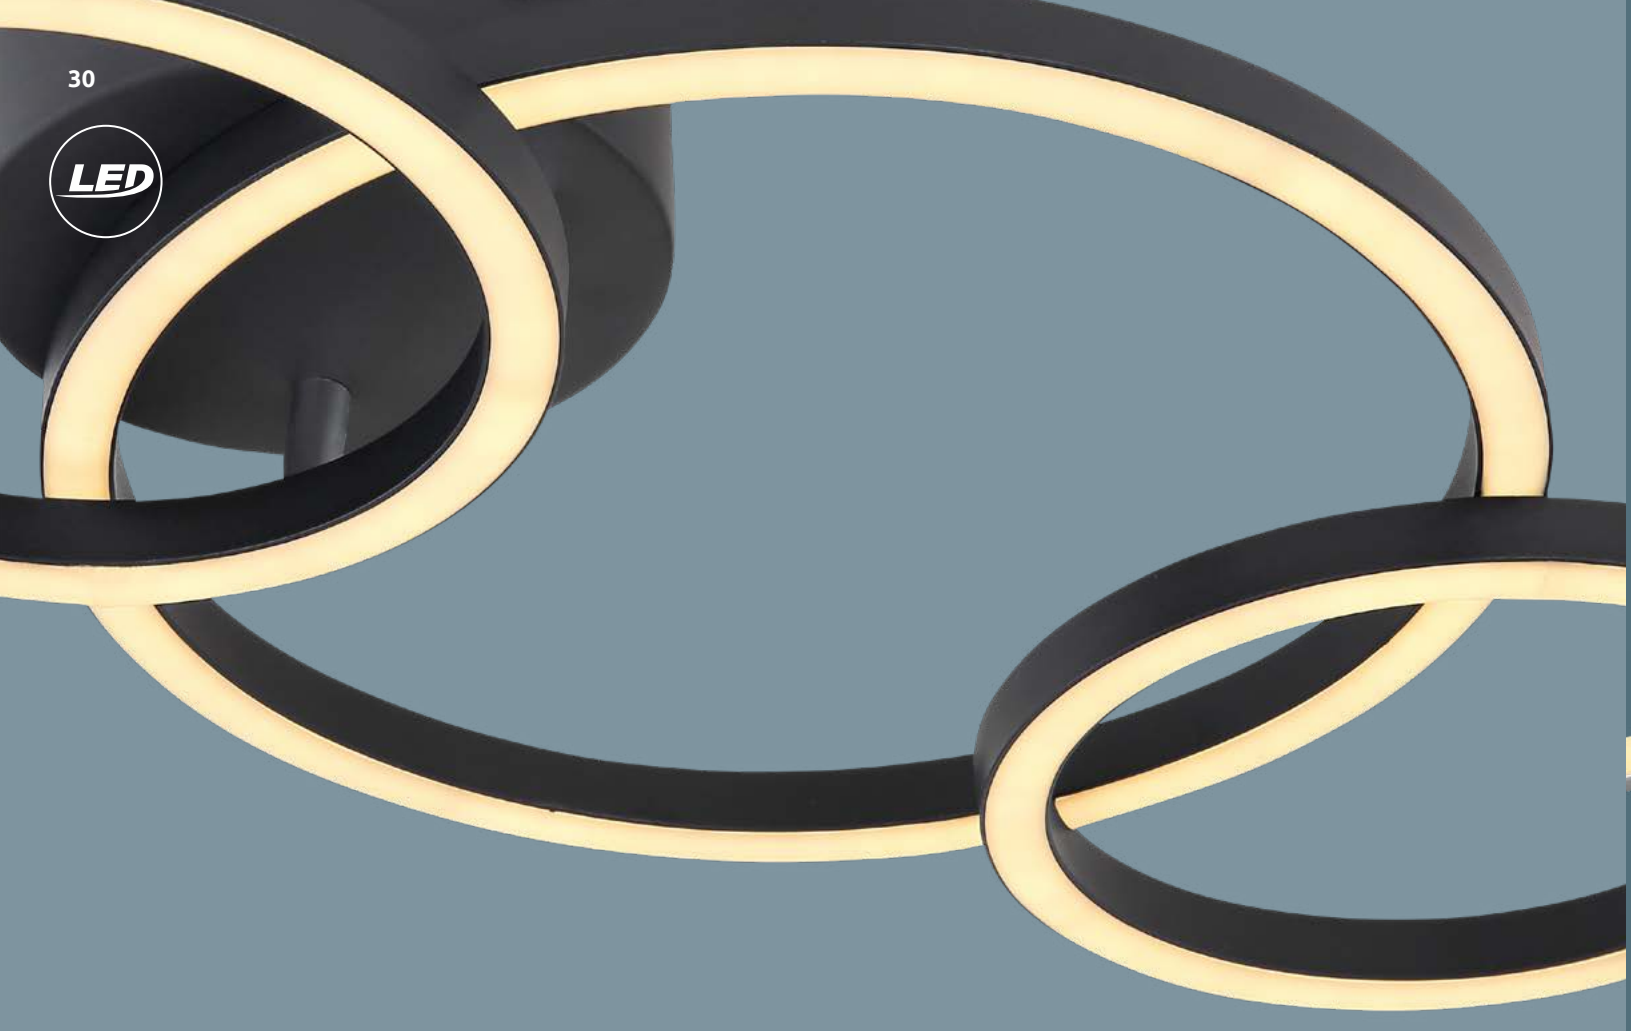

1

3

2

4

Reggy

1	67238-24	incl. LED 24W	2400lm	1250lm	3000K	VPE: 4	↔ 54,5cm x 30cm	∇ 7,5cm	aluminium brushed, acrylic opal
2	67238-18	incl. LED 18W	1800lm	950lm	3000K	VPE: 6	↔ 42cm x 30cm	∇ 7,5cm	aluminium brushed, acrylic opal
3	67238-18B	incl. LED 18W	1800lm	570lm	3000K	VPE: 6	↔ 42cm x 30cm	∇ 7,5cm	metal black matt, acrylic opal
4	67238-24B	incl. LED 24W	2400lm	760lm	3000K	VPE: 4	↔ 54,5cm x 30cm	∇ 7,5cm	metal black matt, acrylic opal