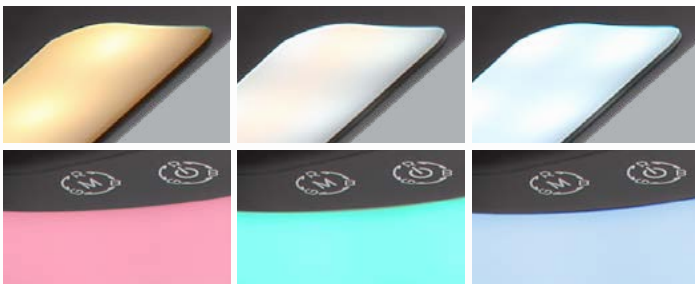

Claudia

1. 1
2. RGB colour change
   - RGB colour fixing
   - touch on/off
   - touch dimmer
   - many light steps
   - colour fixing
   - adapter incl.
   - USB charger incl.

251

Janine

1. 2
2. touch on/off
   - continuous touch dimmer
   - many light steps
   - colour fixing
   - adapter incl.
   - USB charger incl.

1	58402	incl. LED 7W	630lm	420lm	3000|4500|6000K	VPE: 6	↔ max.62cm x 19cm	↓ max.77,5cm	aluminium black, plastic white
2	58404	incl. LED 7W	67-670lm	42-420lm	3000|4500|6000K	VPE: 6	↔ max.66cm x 12cm	↓ max.81,5cm	aluminium silver, plastic silver, opal