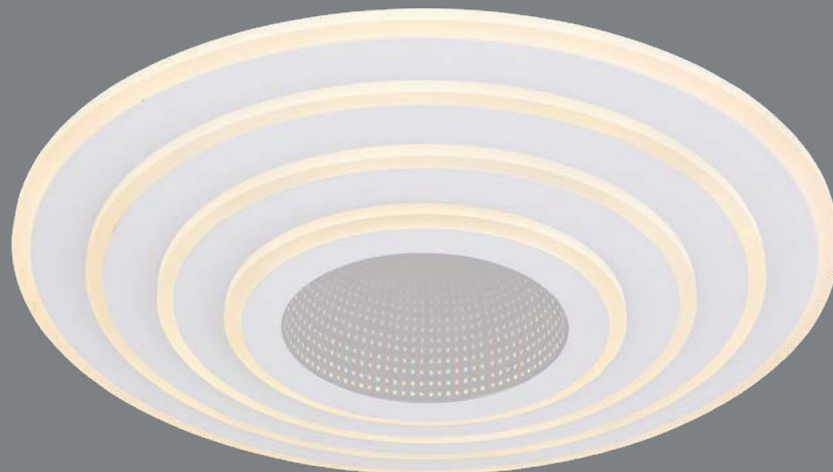

incl. Kelvin range 3000-6500K dimmable night light memory function

Jocelyn

- 48544SH
- incl. LED 50W
- 520-5200lm
- 190-1900lm
- 3000-6500K
- VPE: 4
- Ø50cm ▾6,5cm
- metal white, acrylic, plastic chromed with 3D effect