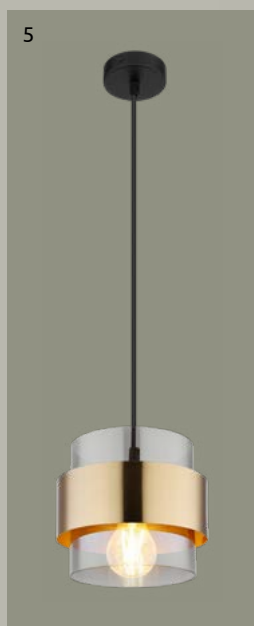

metal brass, black, glass clear, satined

1

2

Jaucy

1 | 15570-7H | excl. 7x G9 40W | VPE: 1 | ↔ 133cm x 13,5cm ▾ 120cm

2 | 15570-5H | excl. 5x G9 40W | VPE: 1 | Ø42,5cm ▾ 150cm

metal black matt, bronze coloured, glass