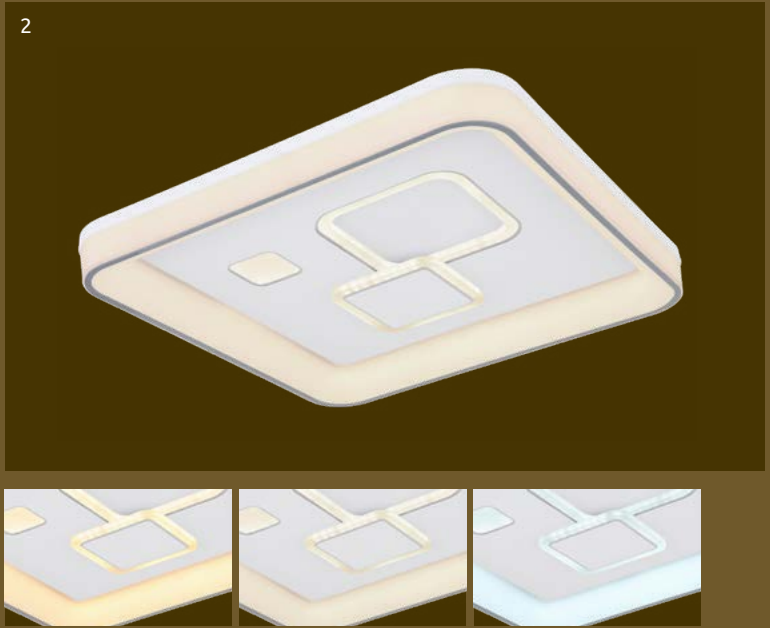

Roba

1	48423-36	incl. LED 36W	288-2880lm	220-2200lm	3000-6000K 3000|4500|6000K	VPE: 2	∅49cm	∇8cm
2	48424-36	incl. LED 36W	288-2880lm	220-2200lm	3000-6000K 3000|4500|6000K	VPE: 2	↔49cm x 49cm	∇8cm

metal white, plastic white, plastic opal

Mavy

48416-50

incl. LED 50W

200-5000lm

150-1900lm

3000-6000K
3000|4500|6000K

VPE: 4

↔50cm x 50cm
∇10cm

metal white,
metal graphite,
acrylic opal