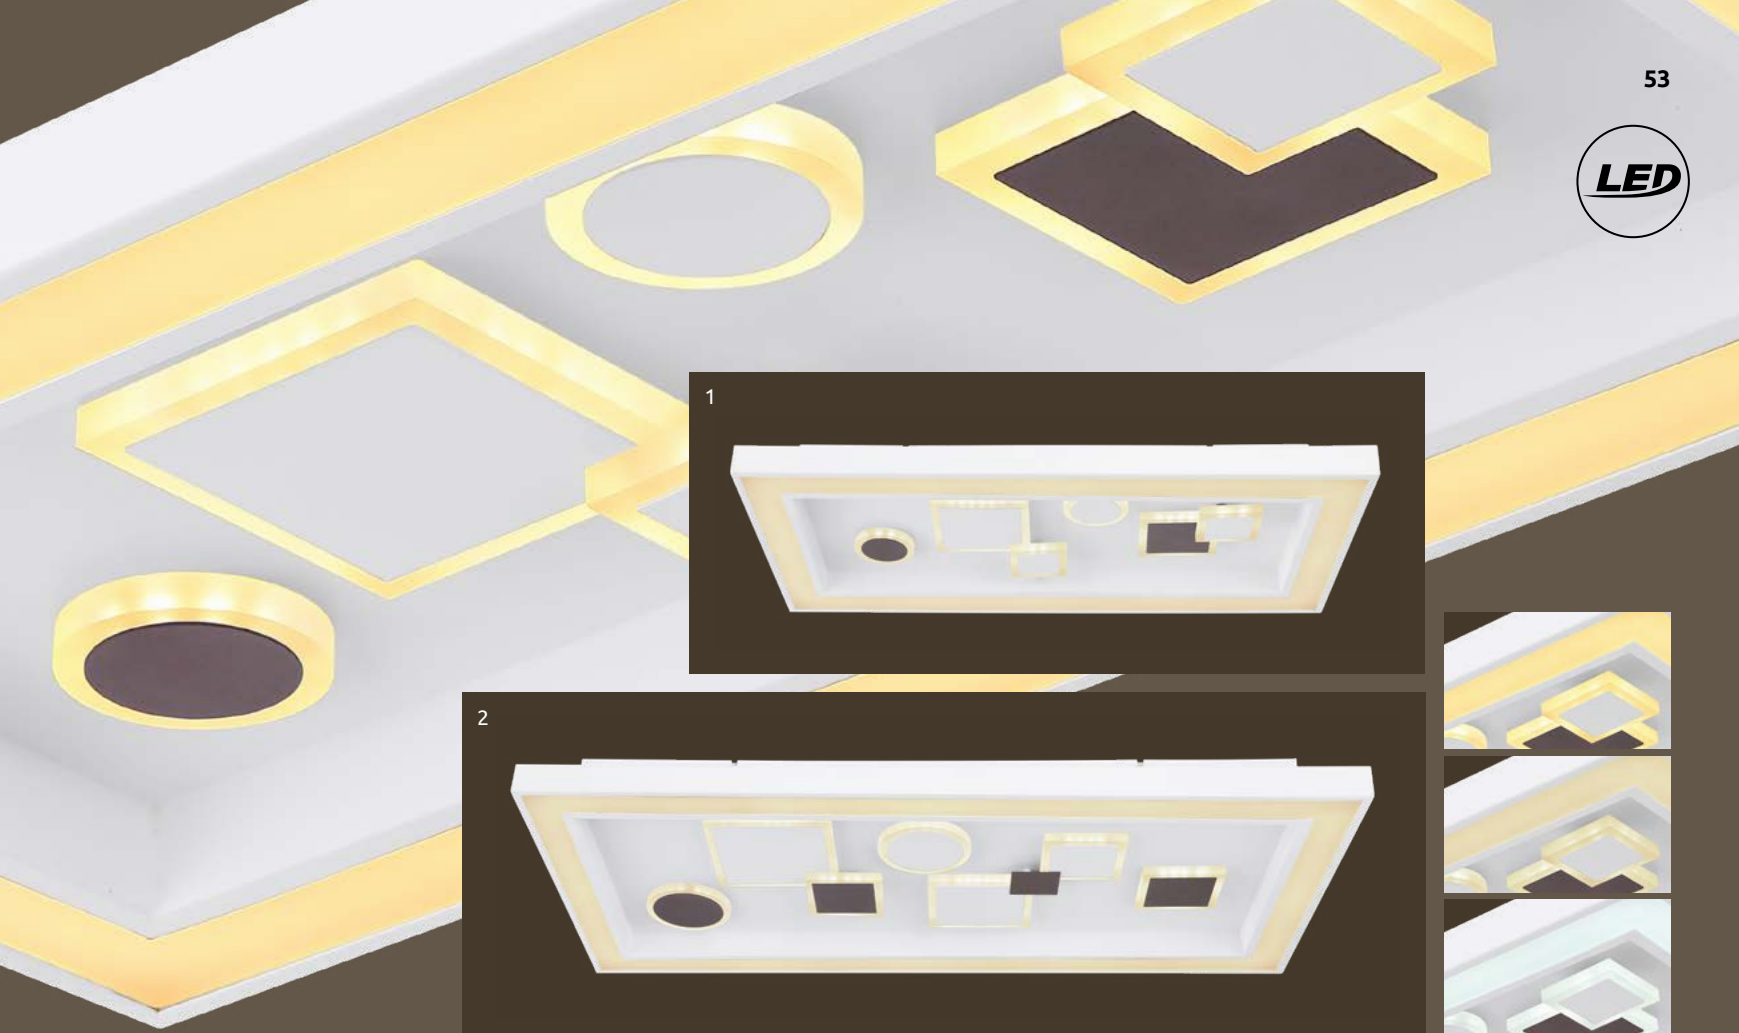

- incl.
- dimmable
- many steps
- many light steps
- colour fixing
- night light
- memory function

Rabea

1	48289-36	incl. LED 36W	250-3600lm	150-1900lm	3000-6000K 3000|4500|6000K	VPE: 4	↔ 60cm x 30cm ↓ 7cm	metal white, dark coffee, acrylic opal
2	48289-55	incl. LED 55W	300-5500lm	200-2500lm	3000-6000K 3000|4500|6000K	VPE: 3	↔ 80cm x 40cm ↓ 7cm	metal white, dark coffee, acrylic opal
3	48290-50	incl. LED 50W	300-5000lm	200-1900lm	3000-6000K 3000|4500|6000K	VPE: 4	↔ 50cm x 50cm ↓ 6,5cm	metal white, metal black, acrylic opal
4	48290-65	incl. LED 65W	350-6500lm	250-2500lm	3000-6000K 3000|4500|6000K	VPE: 1	↔ 75cm x 45cm ↓ 7cm	metal white, metal black, acrylic opal