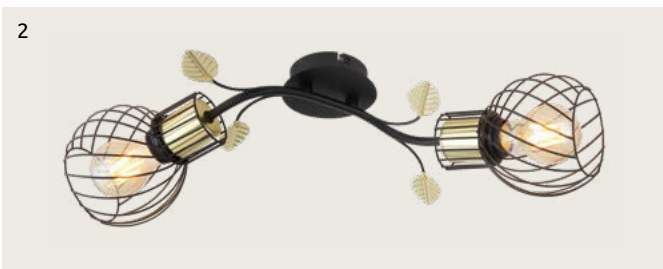

Lally

- 1 **54113-4D** | excl. 4 x E27 40W | VPE: 4 | Ø58cm ▾16,5cm
- 2 **54113-2W** | excl. 2 x E27 40W | VPE: 6 | ↔ 54cm x 31cm ▾21cm
- 3 **54113-6D** | excl. 6 x E27 40W | VPE: 3 | ↔ 71cm x 54cm ▾16,5cm

metal black matt, brass