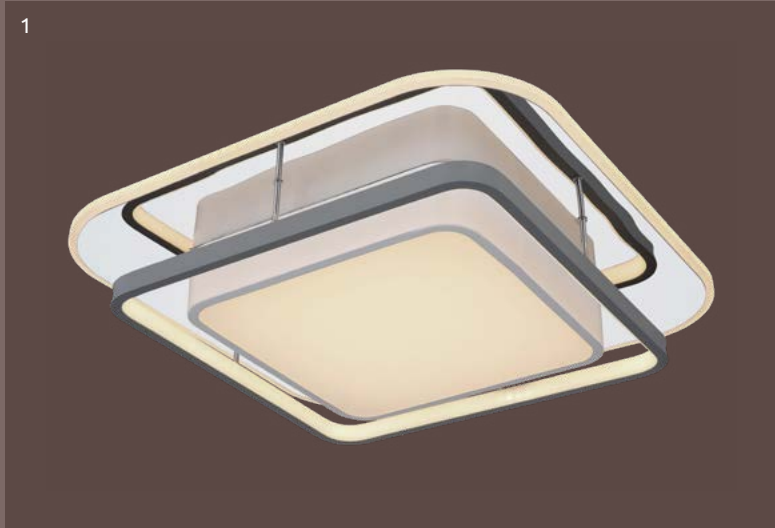

Leola

1	48017-60	incl. LED 60W	400-4200lm	265-2650lm	3000-6000K 3000|4500|6000K	VPE: 4 ↔ 49cm x 49cm ▾10,5cm
2	48017-60R	incl. LED 60W	400-4200lm	265-2650lm	3000-6000K 3000|4500|6000K	VPE: 4 Ø49cm ▾10,5cm

metal white matt, metal grey, chrome, stainless steel, acrylic white

- incl.
- dimmable
- many steps
- many light steps
- colour fixing
- night light
- memory function