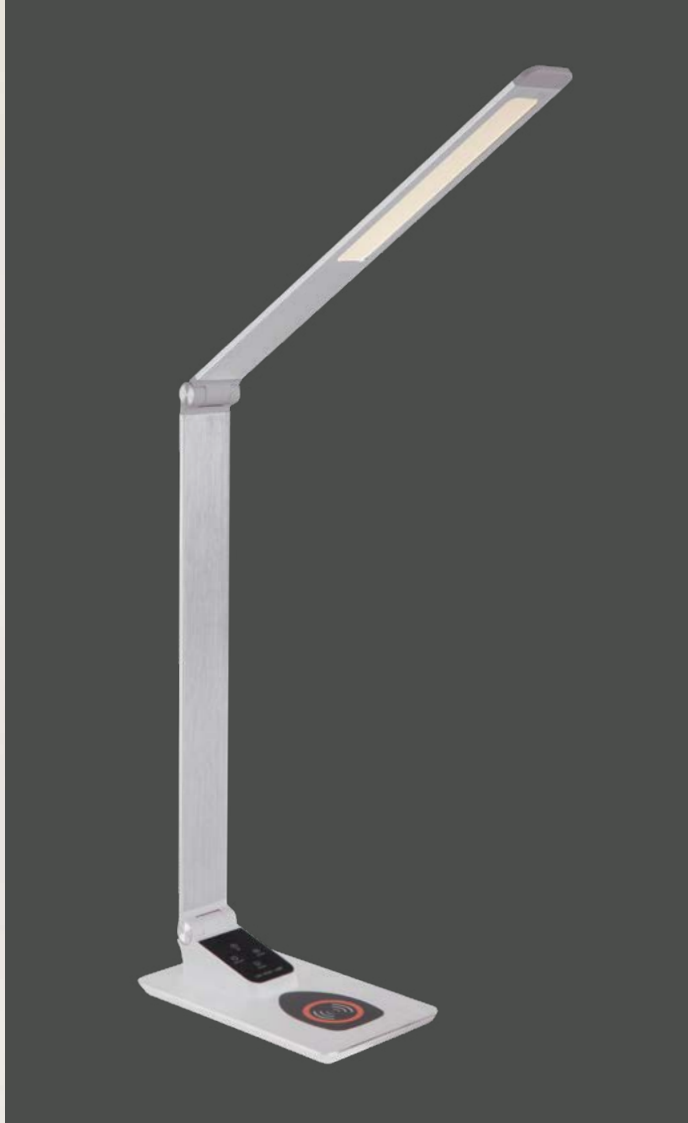

IP44

Viggo

1	41499C	incl. LED 18W	2070lm	760lm	3000K	VPE: 8	↔ 10cm	↕ 61cm	↳ 6cm	metal chromed, aluminium brushed, plastic opal
2	41499B	incl. LED 18W	2070lm	950lm	3000K	VPE: 8	↔ 10cm	↕ 61cm	↳ 6cm	metal black matt, aluminium brushed black matt, plastic opal