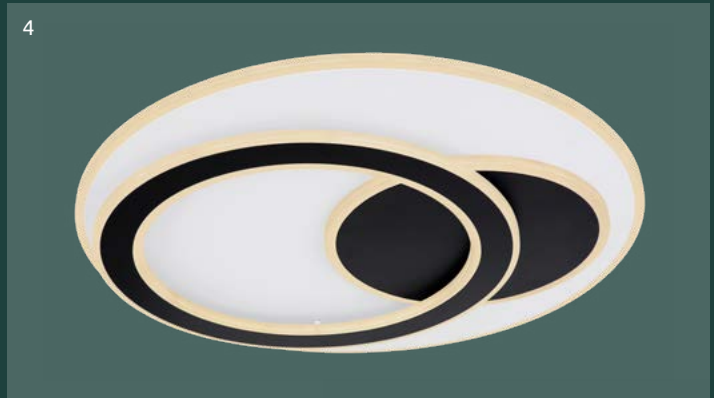

Levana

1	48018-30	incl. LED 30W	3000lm	1700lm	3000K	VPE: 8	↔ 20-27cm x 23-30cm ↴ 6cm	metal white, aluminium black, acrylic opal
2	48018-55	incl. LED 55W	350-5500lm	250-3200lm	3000-6000K 3000 4500 6000K	VPE: 4	↔ 44,5-63cm x 36,5-54cm ↴ 6,5cm	metal white, aluminium black, acrylic opal
3	48018-18	incl. LED 18W	1800lm	1100lm	3000K	VPE: 4	↔ 22cm ↕ 69,5cm ↗ 5cm	metal white, metal black matt, acrylic opal