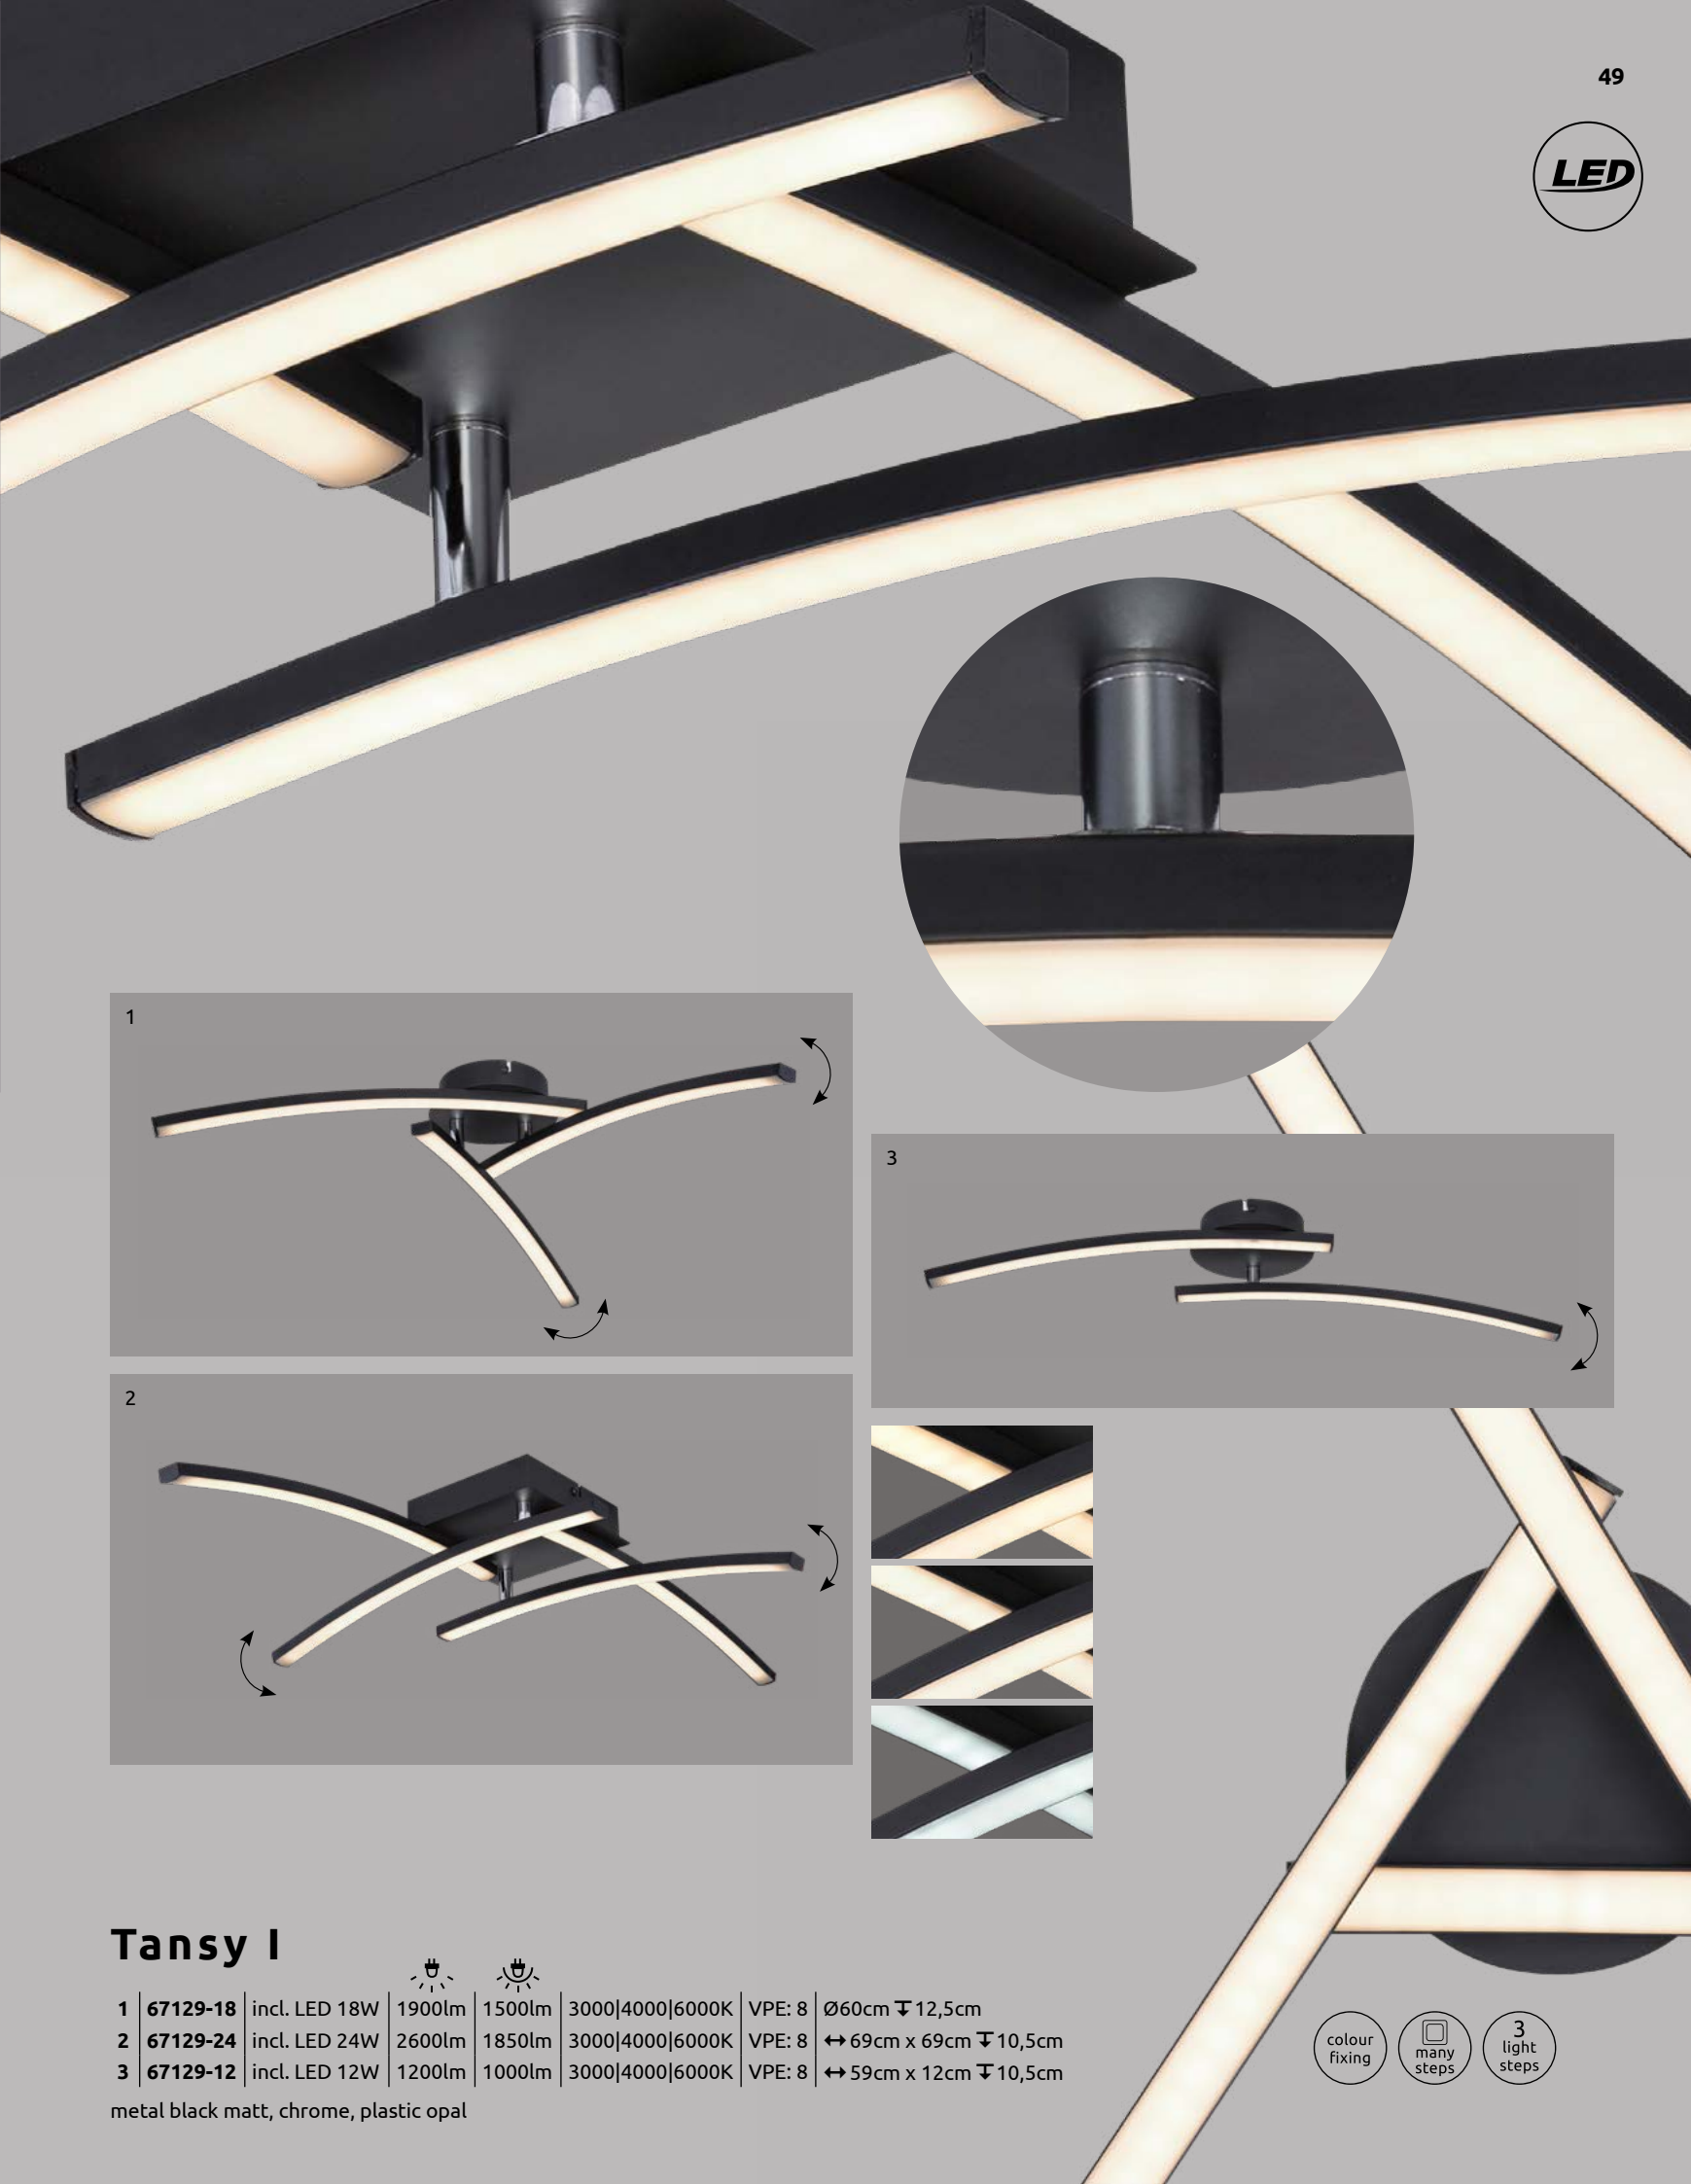

↔ 48,5cm x 46,5cm

↓6cm

metal black,
aluminium black,
aluminium gold,
acrylic opal

- incl.
- dimnable
- many steps
- many light steps
- colour fixing
- night light
- memory function

Tansy I

1	67129-18	incl. LED 18W	1900lm	1500lm	3000 4000 6000K	VPE: 8	Ø60cm	↕ 12,5cm
2	67129-24	incl. LED 24W	2600lm	1850lm	3000 4000 6000K	VPE: 8	↔ 69cm x 69cm	↕ 10,5cm
3	67129-12	incl. LED 12W	1200lm	1000lm	3000 4000 6000K	VPE: 8	↔ 59cm x 12cm	↕ 10,5cm