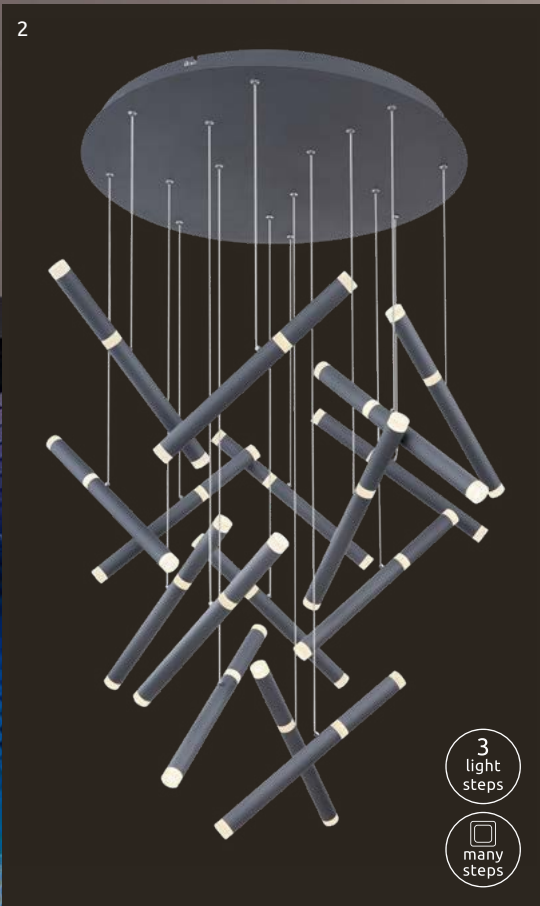

LED

3
light
steps

many
steps

3
light
steps

many
steps

Kelsy

1	67128-30	incl. LED 30W	3000lm	1000lm	4000K	VPE: 4	Ø35cm ▾ 180cm
2	67128-80	incl. LED 80W	8000lm	2600lm	4000K	VPE: 2	Ø85cm ▾ 250cm
3	67128-36	incl. LED 36W	3600lm	1100lm	4000K	VPE: 4	↔ 105cm x 33cm ▾ 120cm

metal graphite, acrylic opal