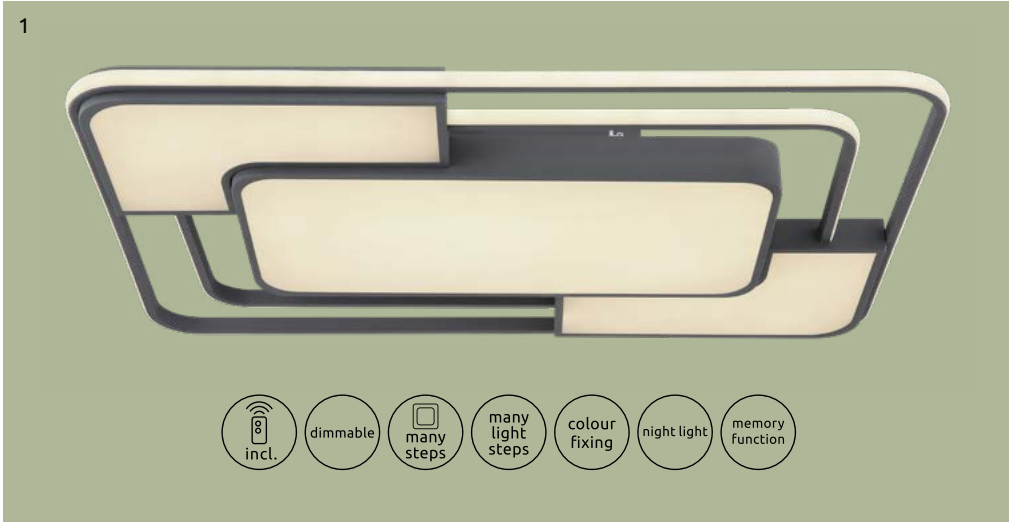

- incl.
- dimmable
- many steps
- many light steps
- colour fixing
- night light
- memory function

Nirra

1	67259-60	incl. LED 60W	480-4800lm	225-2250lm	2700-6000K 2700|4500|6000K	VPE: 1	↔ 90cm x 60cm ↓ 10cm			
			2400lm	1100lm				3000K	VPE: 4	↔ 42cm x 42cm ↓ 10cm
2	67259-30	incl. LED 30W								

metal graphite, plastic opal