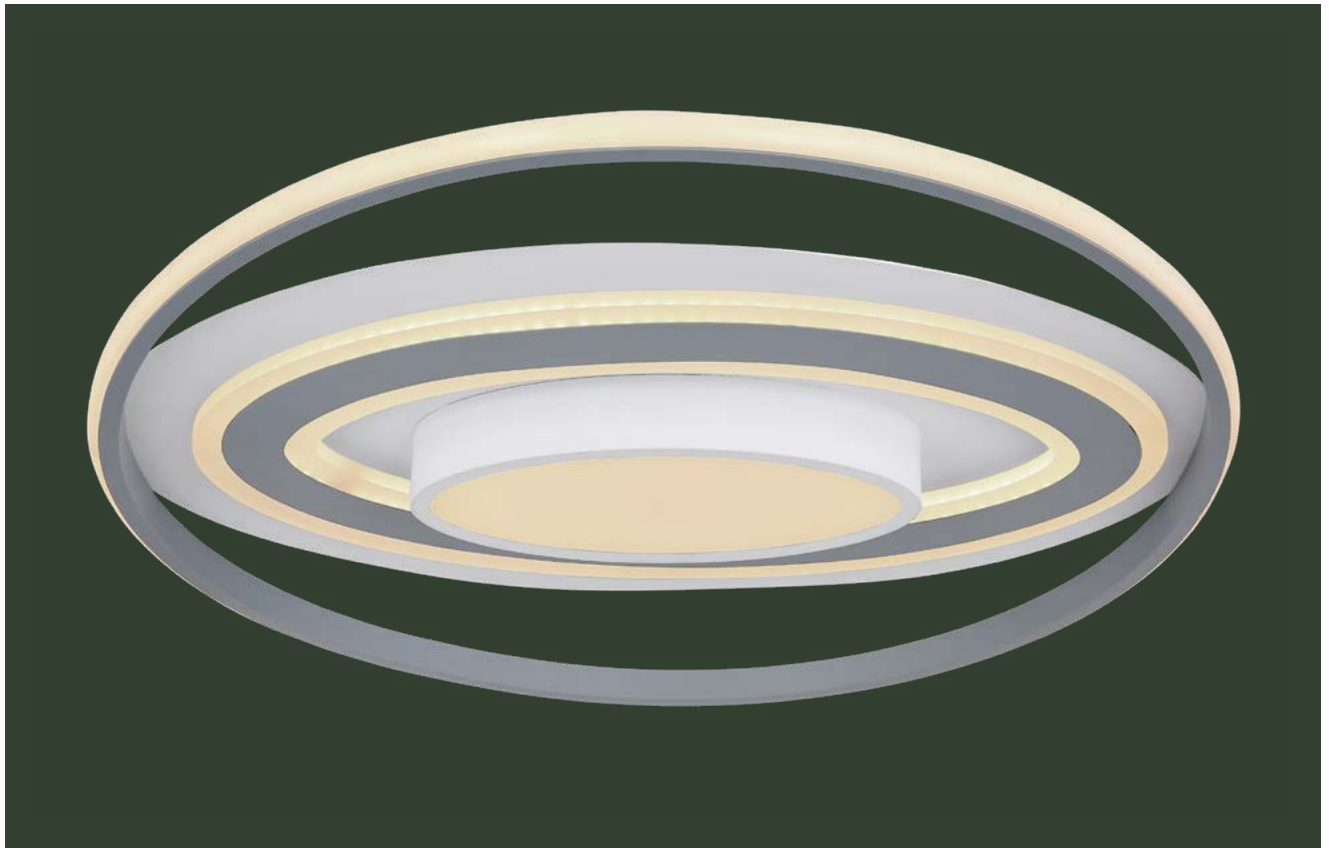

Leola

48016-60

incl. LED 60W

400-4200lm

265-2650lm

3000-6000K
3000|4500|6000K

VPE: 4

Ø57cm ▾7cm

metal white matt,
metal grey,
acrylic white

- incl.
- dimmable
- many steps
- many light steps
- colour fixing
- night light
- memory function