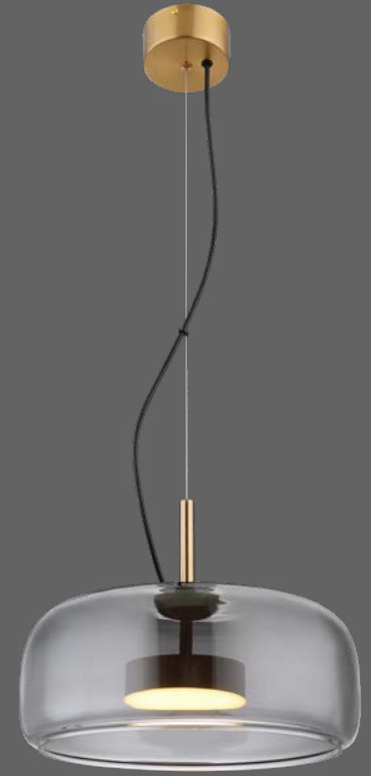

1

2

3

Jocky

1	15473H	incl. LED 11W	1325lm	796lm	3000K	VPE: 1	Ø23cm	↕120cm	metal brass matt, glass clear, acrylic opal	
2	15472H	incl. LED 11W	1325lm	508lm	3000K	VPE: 1	Ø23cm	↕120cm	metal brass matt, glass smokey, acrylic opal	
3	15471H	incl. LED 11W	1325lm	673lm	3000K	VPE: 1	Ø33cm	↕120cm	metal brass matt, glass smokey, acrylic opal