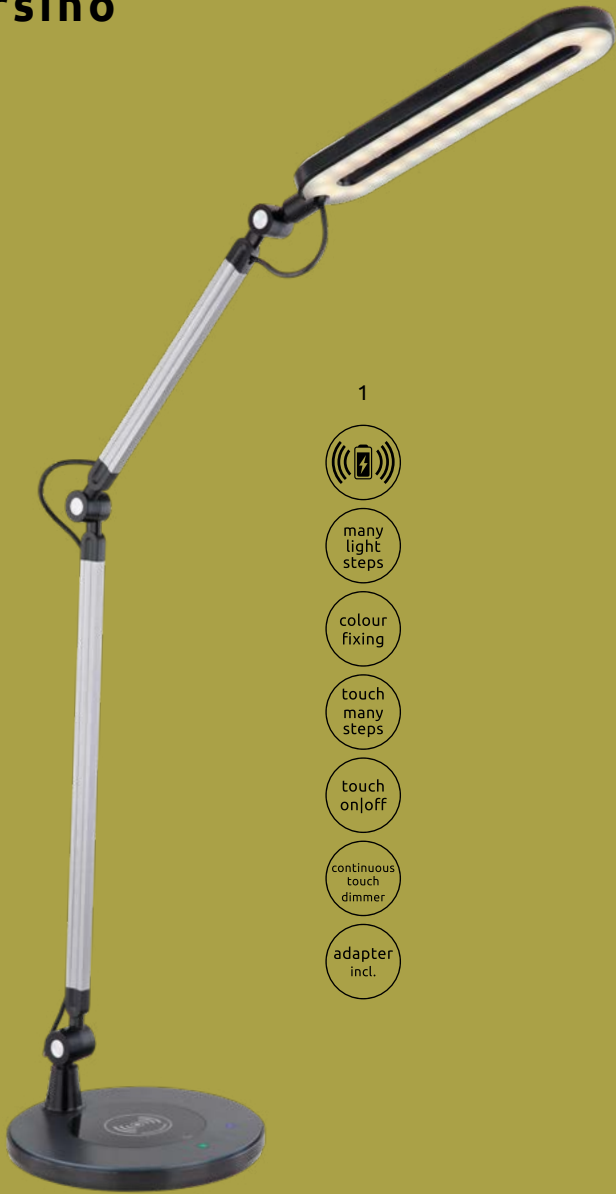

- touch dimmer
- touch on/off
- USB output
- adapter incl.
- touch many steps
- RGB colour change
- RGB colour fixing
- colour fixing

Monaco

58431

incl. LED 8W
incl. RGB LED 1W

640lm

480lm

2700|4000|6000K

VPE: 8

↔ max.43cm x 14,5cm
↓ max.58cm

aluminium grey,
plastic grey, white

Ursino

- 1
-  wireless charging
 -  many light steps
 -  colour fixing
 -  touch many steps
 -  touch on/off
 -  continuous touch dimmer
 -  adapter incl.