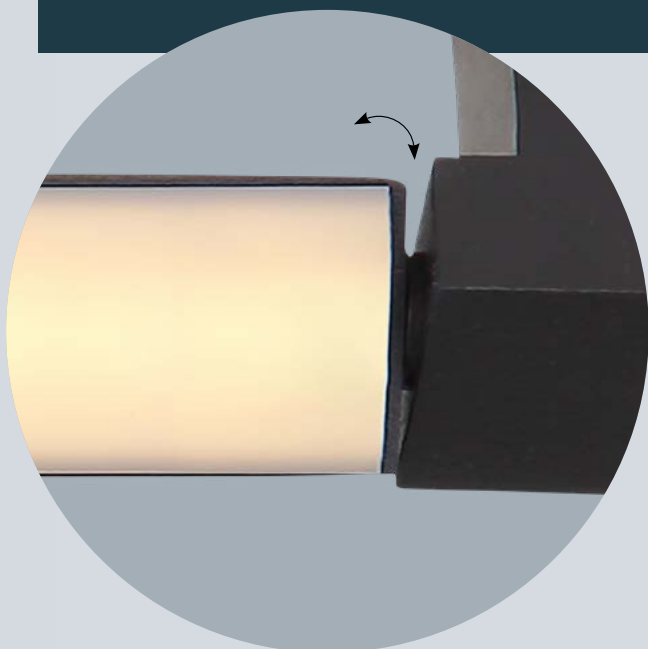

Susi

1	41498B	incl. LED 8W	900lm	400lm	3000K	VPE: 12	↔ 45,5cm ↓ 4cm ↳ 10cm	aluminium black matt, plastic opal
2	41498W	incl. LED 8W	900lm	400lm	3000K	VPE: 12	↔ 45,5cm ↓ 4cm ↳ 10cm	aluminium white matt, plastic opal

IP44