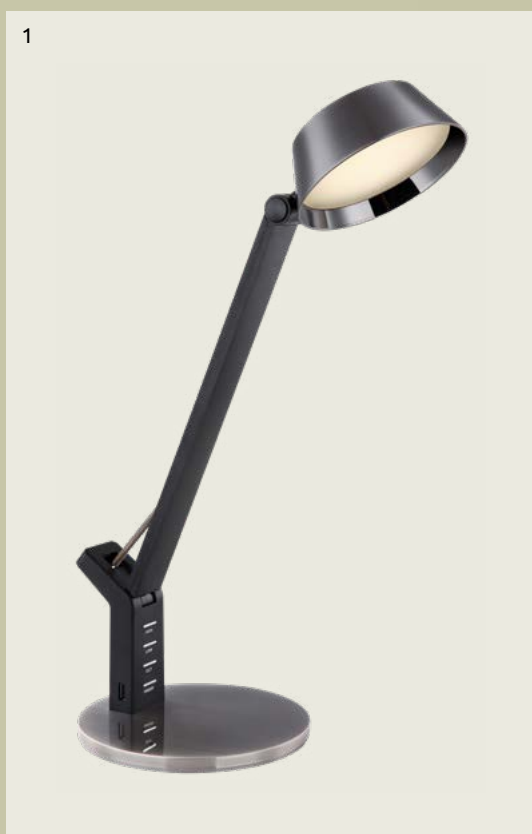

Ursino

1	58422B	incl. LED 8W	30-580lm	24-450lm	3000|4000|6300K	VPE: 6	↔ max.48cm x 17cm	↓ max.52cm	metal black, plastic black
2	58422S	incl. LED 8W	30-580lm	24-450lm	3000|4000|6300K	VPE: 6	↔ max.48cm x 17cm	↓ max.52cm	metal silver, plastic black
3	58423	incl. LED 8W	30-580lm	24-450lm	3000|4000|6300K	VPE: 6	↔ max.48cm x 17cm	↓ max.52cm	metal gold coloured, plastic black