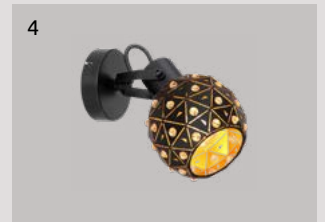

Jodie

1	54029H1	excl. 1x E27 60W	VPE: 1	Ø40cm ▾120cm	metal black matt, golden, K9 crystals
2	54029-4H	excl. 4x E27 40W	VPE: 4	↔ 85cm x 18cm ▾max.120cm	metal black matt, golden, wood, K9 crystals
3	54029-2	excl. 2x E27 40W	VPE: 4	↔ 35cm ▾26cm	metal black matt, golden, K9 crystals
4	54029-1	excl. 1x E27 40W	VPE: 8	↔ 12cm ▾18,5cm ▸ 23cm	metal black matt, golden, K9 crystals
5	54029H	excl. 1x E27 60W	VPE: 4	Ø25cm ▾120cm	metal black matt, golden, K9 crystals