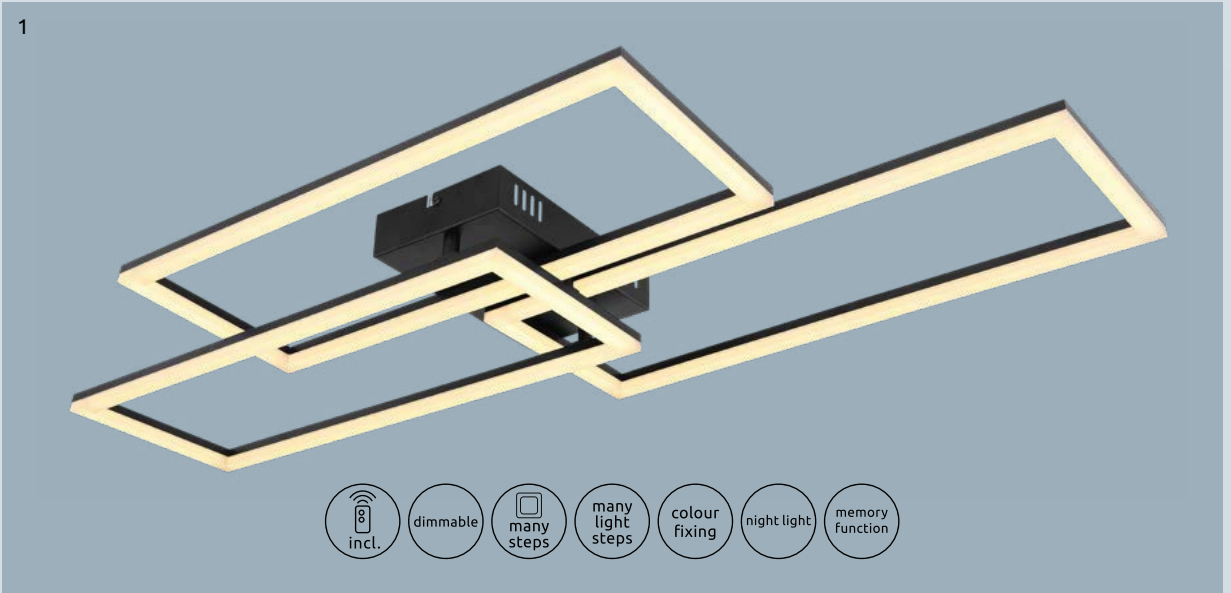

- incl.
- dimmable
- many steps
- many light steps
- colour fixing
- night light
- memory function