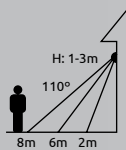

2

IP44

sensor
incl.