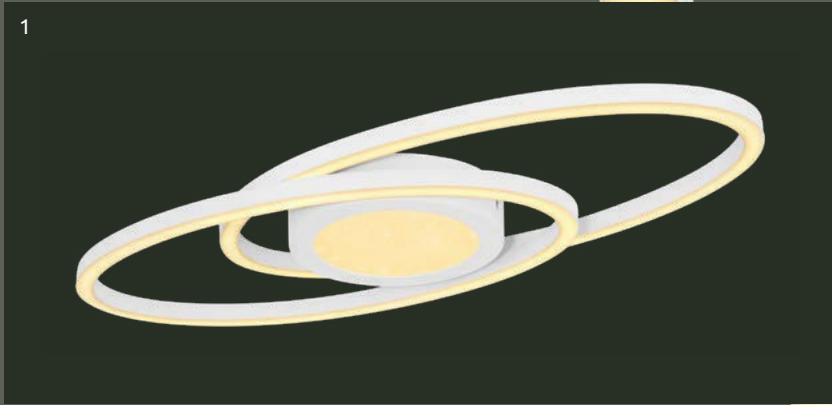

Reggy

1	67239-24W	incl. LED 24W	2000lm	1150lm	3000K	VPE: 6	↔ 57cm x 23cm	↕ 4cm	metal white, acrylic opal, sparkle
2	67239-24B	incl. LED 24W	2000lm	750lm	3000K	VPE: 6	↔ 57cm x 23cm	↕ 4cm	metal black, acrylic opal, sparkle