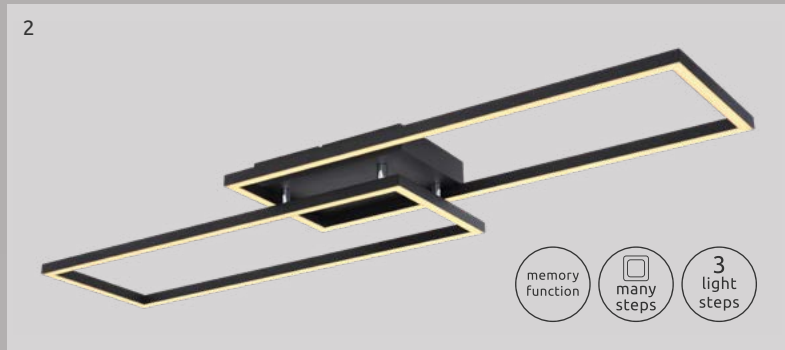

Tatjana

1	67243-24B	incl. LED 24W	2100lm	900lm	3000K	VPE: 4 ↔ 71cm x 23cm ▾ 7,5cm metal black matt, acrylic opal
2	67243-36B	incl. LED 36W	3300lm	1300lm	2700|4000|6000K	VPE: 4 ↔ 101cm x 29cm ▾ 7,5cm metal black matt, acrylic opal
3	67243-36W	incl. LED 36W	3300lm	2200lm	2700|4000|6000K	VPE: 4 ↔ 101cm x 29cm ▾ 7,5cm metal black matt, acrylic opal
4	67243-24W	incl. LED 24W	2100lm	1400lm	3000K	VPE: 4 ↔ 71cm x 23cm ▾ 7,5cm metal black matt, acrylic opal