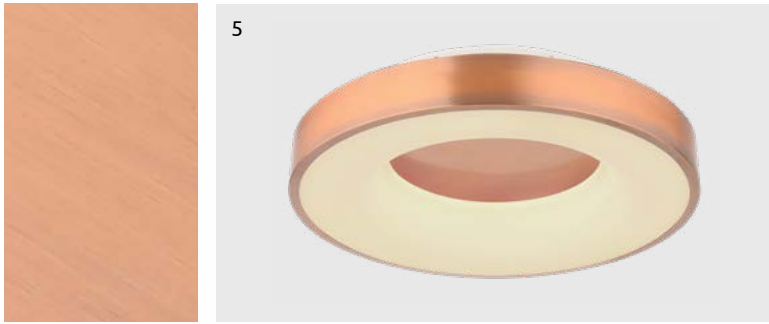

metal white, plastic black, plastic bronze coloured, acrylic opal

Jolli

1	41758-30	incl. LED 30W	290-2900lm	190-1800lm	2700-6000K 2700 4200 6000K	VPE: 4	Ø40cm	↴10cm	metal black, wood optics, plastic opal
2	41758-42	incl. LED 42W	400-4000lm	250-2500lm	2700-6000K 2700 4200 6000K	VPE: 4	Ø60cm	↴10cm	metal black, wood optics, plastic opal
3	41758-30B	incl. LED 30W	290-2900lm	190-1800lm	2700-6000K 2700 4200 6000K	VPE: 4	Ø40cm	↴10cm	metal black, plastic opal
4	41758-42B	incl. LED 42W	400-4000lm	250-2500lm	2700-6000K 2700 4200 6000K	VPE: 4	Ø60cm	↴10cm	metal black, plastic opal
5	41758-30C	incl. LED 30W	290-2900lm	190-1800lm	2700-6000K 2700 4200 6000K	VPE: 4	Ø40cm	↴10cm	metal white, copper coloured, plastic opal
6	41758-42C	incl. LED 42W	400-4000lm	250-2500lm	2700-6000K 2700 4200 6000K	VPE: 4	Ø60cm	↴10cm	metal white, copper coloured, plastic opal