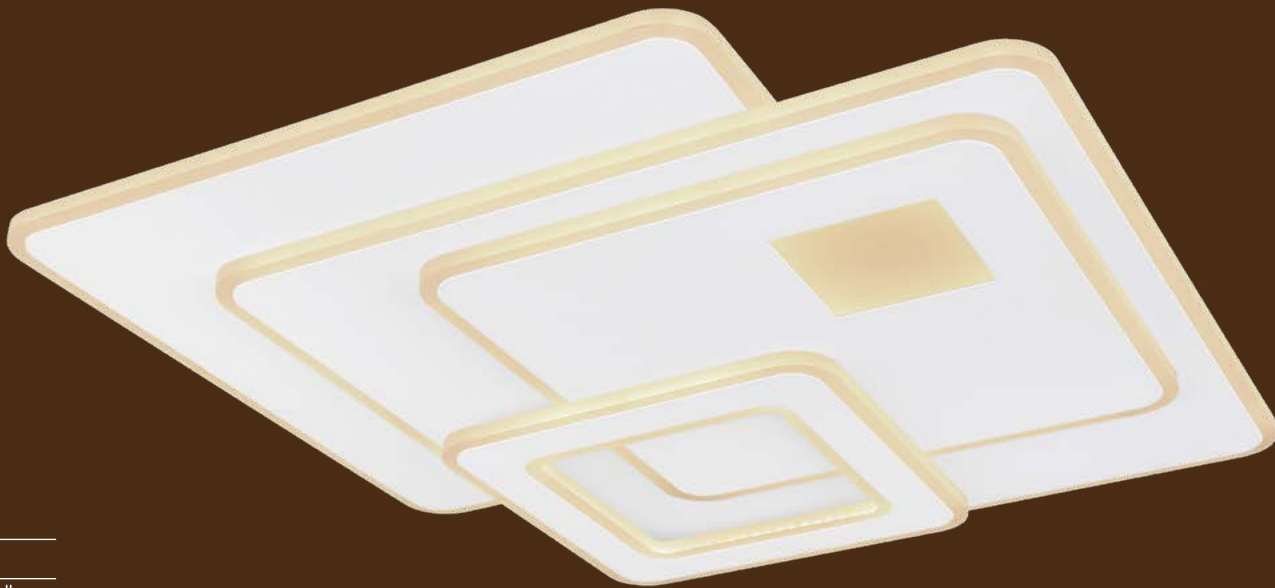

3000|4500|6000K

VPE: 4

Ø49cm ∇ 8,5cm

metal white,
acrylic opal

Rabea

48288-75

incl. LED 75W

800-7500lm