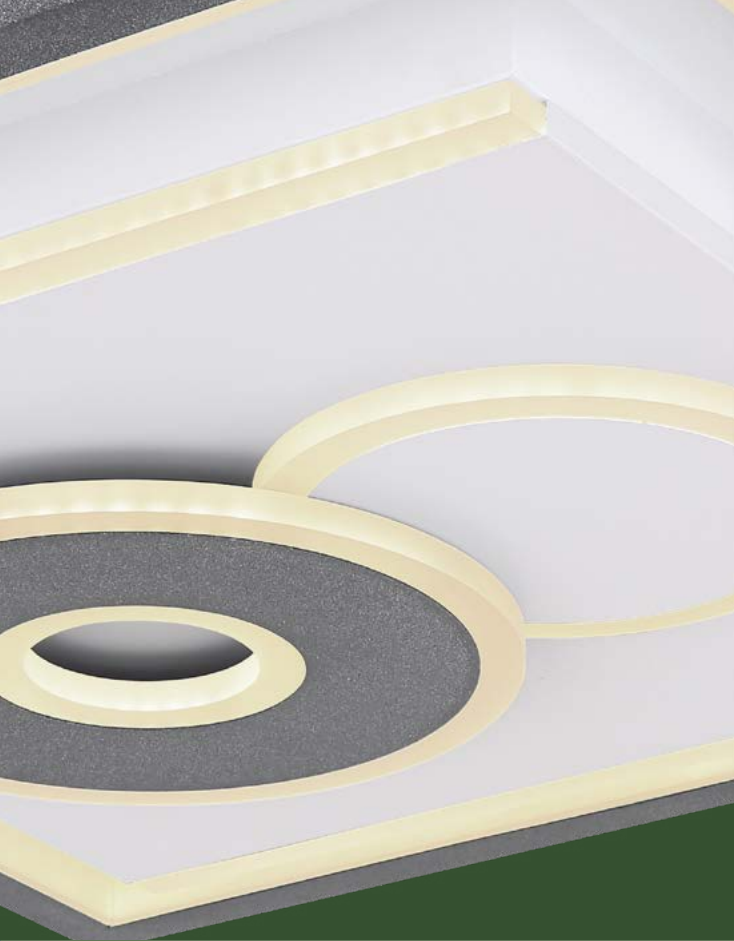

1

2

Sundi

1	48453-52	incl. LED 52W	490-6300lm	152-1853lm	2700-6000K	VPE: 1	↔ 54cm x 54cm	↕ 10cm	metal white, metal black matt, acrylic opal
2	48454-46	incl. LED 46W	460-5840lm	120-2030lm	2700-6000K	VPE: 1	∅50cm	↕ 9cm	metal white, metal graphite, black matt, acrylic opal, chrome