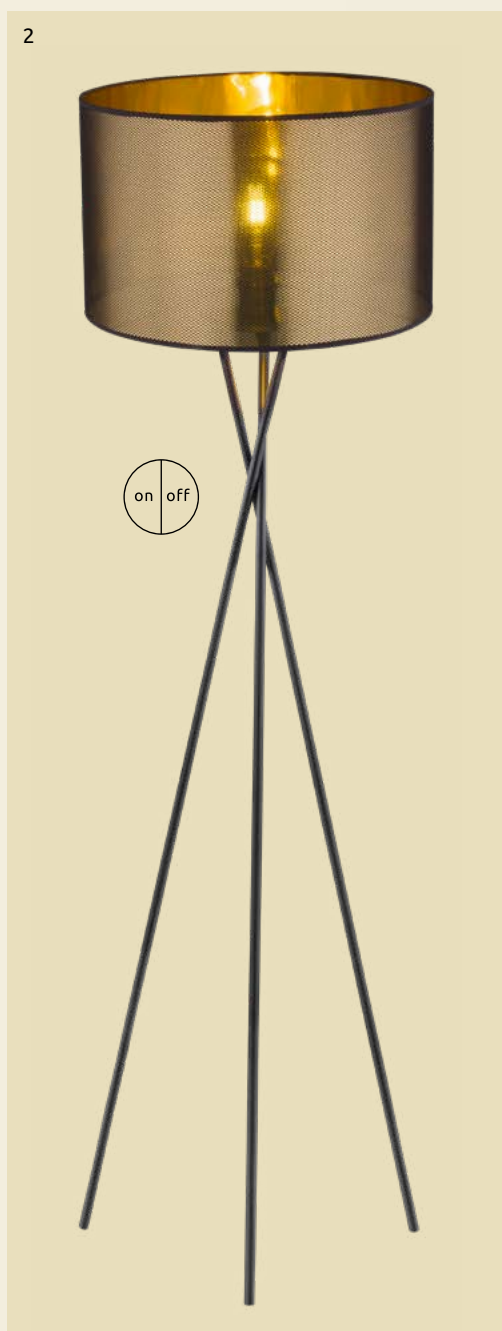

Nuggy

1	15583T	excl. 1x E14 25W	VPE: 6	Ø15cm ↓35cm	metal black matt, textile black, plastic golden
2	15583S	excl. 1x E27 40W	VPE: 1	Ø48,5cm(shade Ø40cm) ↓159cm	metal black matt, textile black, plastic golden
3	15583H	excl. 1x E27 40W	VPE: 1	Ø40cm ↓140cm	metal black matt, textile black, plastic golden, textile cable