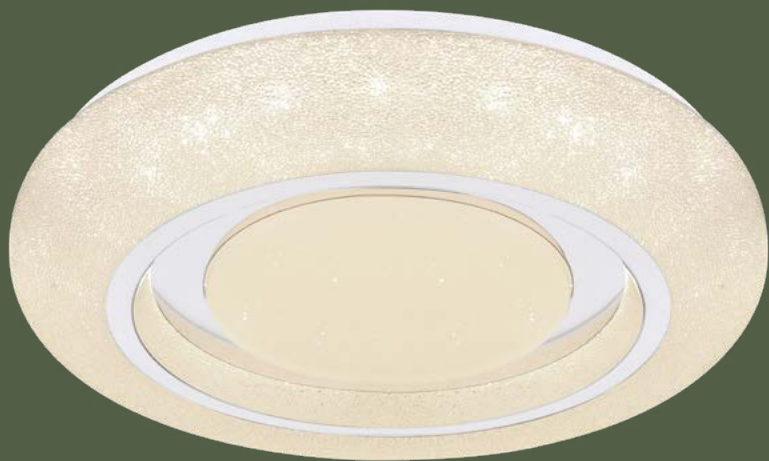

light
off

Tebby

48274-40

incl. LED 40W

630-4160lm

450-2700lm

3000-6500K

3000|4500|6500K

VPE: 5

Ø49cm ∇ 8cm

metal white,
plastic opal, golden

Rada

483111-24

incl. LED 24W

2050lm

1310lm

3000|4000|6000K

VPE: 4

Ø38cm ∇ 7cm

metal white,
acrylic clear,
acrylic chrome