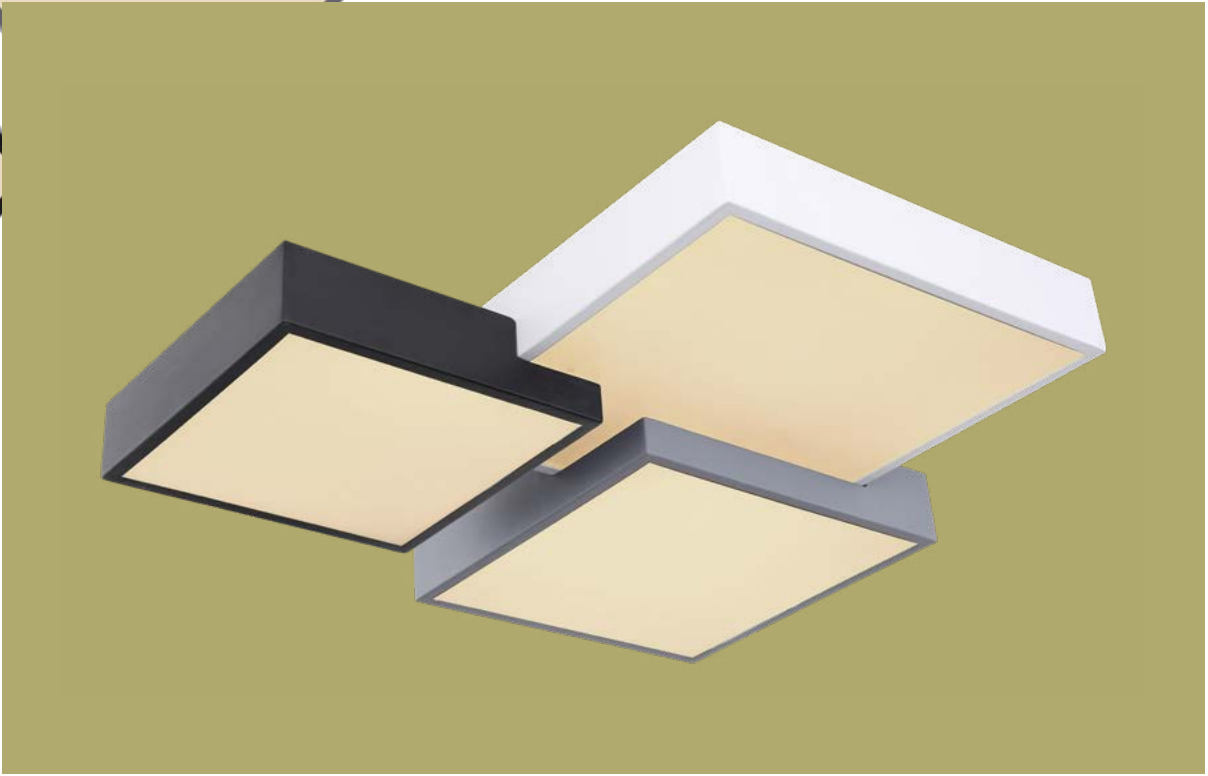

Danno

67241-60

incl. LED 55W

250-5500lm

200-2300lm

3000-6000K

3000|4500|6000K

VPE: 1

↔ 60cm x 54cm
↓ 13cm

metal black,
white, grey,
plastic opal, white

- incl.
- dimmable
- many steps
- many light steps
- colour fixing
- night light
- memory function