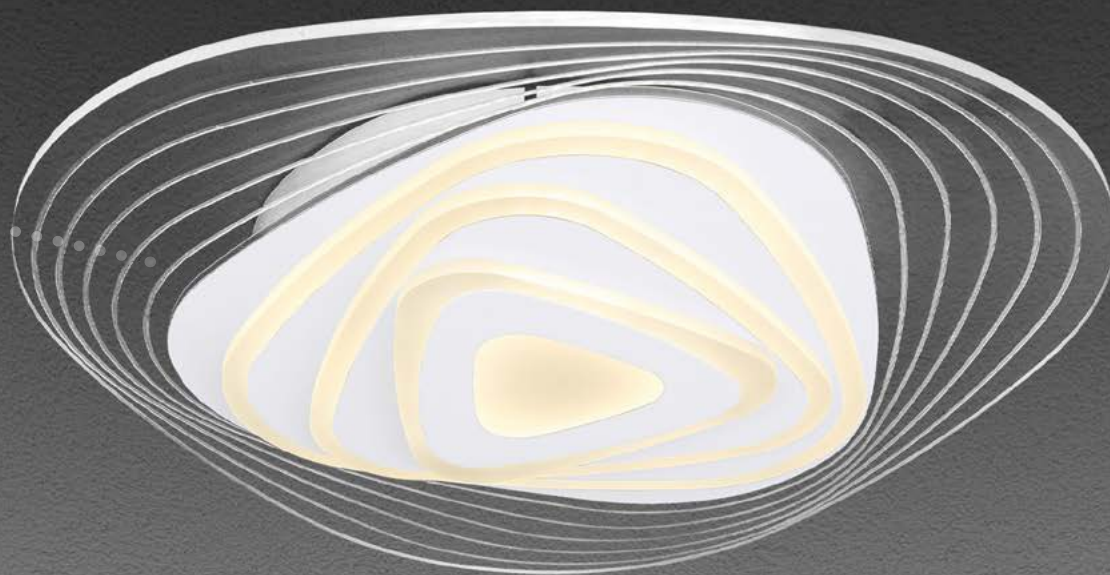

SMART LIGHT

(IT)

APP control

Easy Smartphone
and Voice Control

- ✓ App gratuita
- ✓ Comando della temperatura colore della luce
- ✓ Dimmerabile
- ✓ Variazione tonalità di luce illimitata (in funzione del modello)
- ✓ Comando vocale
- ✓ Regolazione intensità luminosa in base all'ora del giorno
- ✓ Timer
- ✓ Risparmio elettrico in funzione all'automazione utilizzata
- ✓ Connettività senza limiti

(ES)

APP control

Control fácil via smart-
phone y por voz

- ✓ aplicación gratuita
- ✓ regulación de la temperatura de la luz
- ✓ dimable
- ✓ colores de luz ilimitados (según el modelo)
- ✓ control por voz
- ✓ intensidad de luz configurable según la hora del día
- ✓ temporizador para encender o apagar las luces según sus necesidades
- ✓ ahorro de energía debido al control automático
- ✓ conectividad ilimitada

(RU)

Управление через приложение

Простое управление с
помощью смартфона и голоса

- ✓ бесплатное приложение
- ✓ регулировка яркости света
- ✓ затемняемый свет
- ✓ неограниченное количество оттенков света (зависит от модели)
- ✓ голосовое управление
- ✓ настраиваемая яркость света в зависимости от времени суток
- ✓ функция таймера для включения или выключения света в соответствии с вашими требованиями
- ✓ энергосбережение за счет автоматизированного управления
- ✓ возможность неограниченного подключения