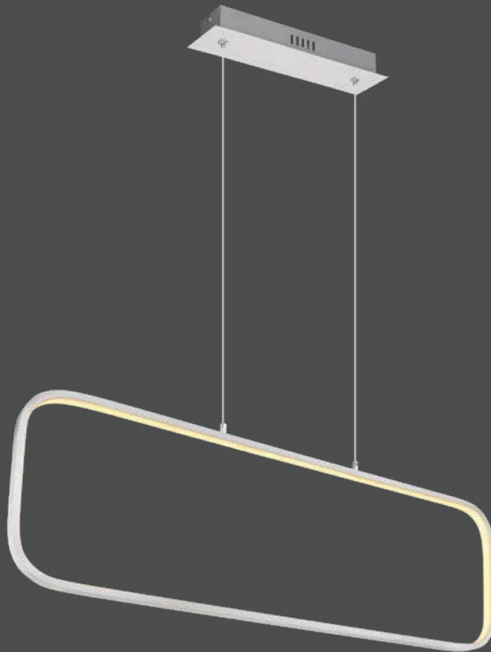

1

2

3

4

5

6

Silla

1	67262D	incl. LED 16W	1760lm	505lm	3000K	VPE: 4	↔ 63cm x 30,5cm ▾ 7cm	nickel matt, aluminium brushed, plastic opal
2	67262S	incl. LED 24W	2640lm	1186lm	3000K	VPE: 4	↔ 23cm x 18cm ↓ 130,5cm	nickel matt, aluminium brushed, plastic opal
3	67262HB	incl. LED 24W	2640lm	843lm	3000K	VPE: 4	↔ 80cm x 26,5cm ▾ 120cm	metal black matt, aluminium black matt, plastic opal
4	67262H	incl. LED 24W	2640lm	1160lm	3000K	VPE: 4	↔ 80cm x 26,5cm ▾ 120cm	nickel matt, aluminium brushed, plastic opal
5	67262SB	incl. LED 24W	2640lm	819lm	3000K	VPE: 4	↔ 23cm x 18cm ↓ 130,5cm	metal black matt, aluminium black matt, plastic opal
6	67262DB	incl. LED 16W	1760lm	441lm	3000K	VPE: 4	↔ 63cm x 30,5cm ▾ 7cm	metal black matt, aluminium black matt, plastic opal