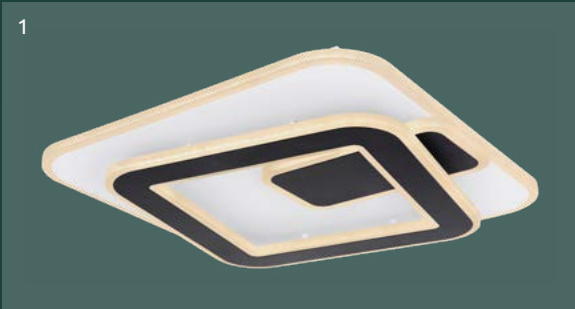

Rodan

- incl.
- dimmable
- many steps
- many light steps
- colour fixing
- night light
- memory function

1	48435-36	incl. LED 36W	300-3600lm	150-1800lm	3000-6000K 3000|4500|6000K	VPE: 1	↔ 40cm x 40cm ↓ 6,5cm
2	48435-50	incl. LED 50W	400-5000lm	250-2800lm	3000-6000K 3000|4500|6000K	VPE: 1	↔ 60cm x 60cm ↓ 6,5cm
3	48436-36	incl. LED 36W	300-3600lm	150-1700lm	3000-6000K 3000|4500|6000K	VPE: 1	∅41cm ↓ 6cm
4	48436-50	incl. LED 50W	400-5000lm	220-2500lm	3000-6000K 3000|4500|6000K	VPE: 1	∅60cm ↓ 6cm

metal white, aluminium black, acrylic opal