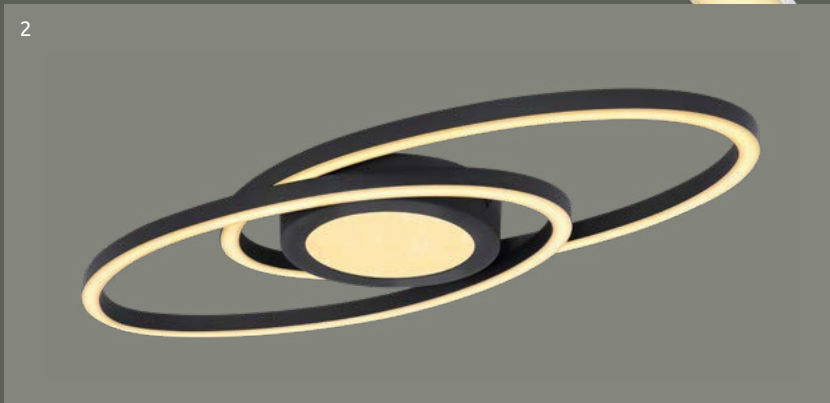

Reggy

1	67239-24W	incl. LED 24W	2000lm	1150lm	3000K	VPE: 6	↔ 57cm x 23cm	↕ 4cm	metal white, acrylic opal, sparkle
2	67239-24B	incl. LED 24W	2000lm	750lm	3000K	VPE: 6	↔ 57cm x 23cm	↕ 4cm	metal black, acrylic opal, sparkle