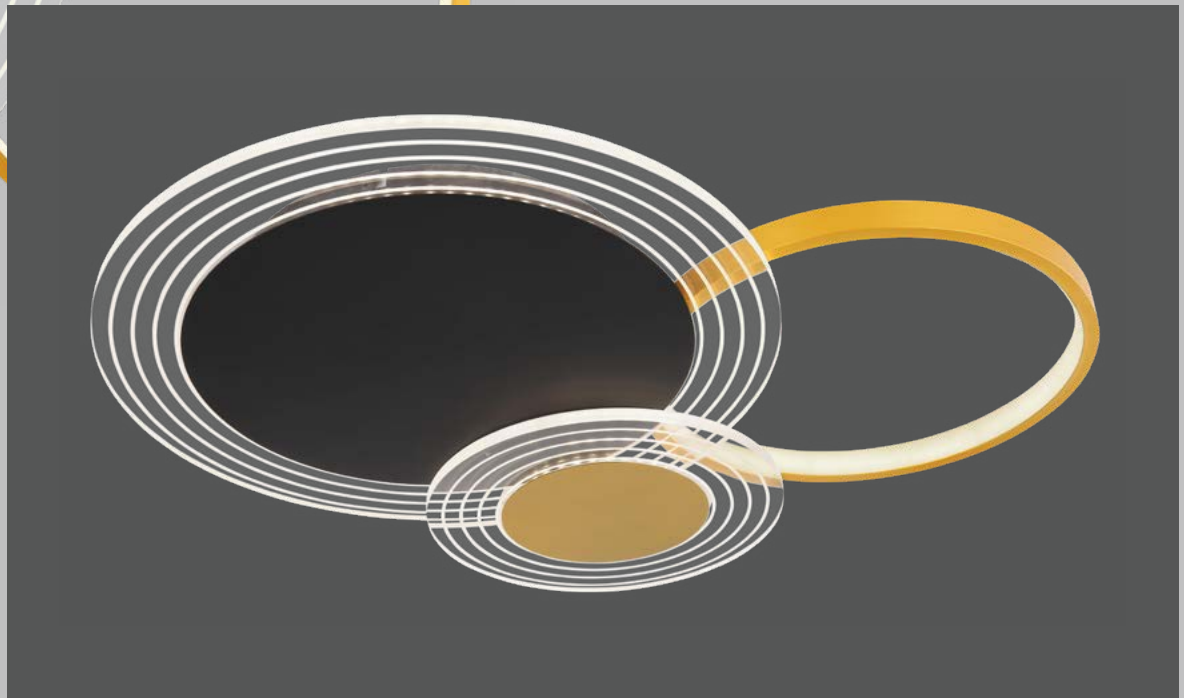

Senna

67261-36

incl. LED 36W

200-3600lm

150-1900lm

2700-6000K

2700|4000|6000K

VPE: 4

↔ 58cm x 52cm

⤵ 6cm

metal black matt,
golden, acrylic
golden, clear