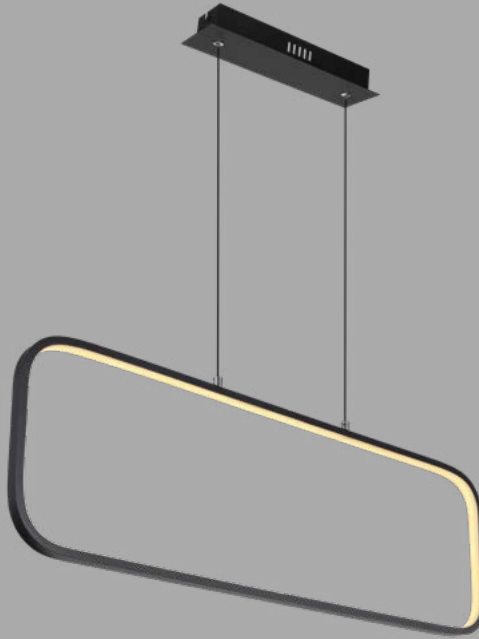

1

2

3

4

5

6

Silla

1	67262D	incl. LED 16W	1760lm	505lm	3000K	VPE: 4	↔ 63cm x 30,5cm ▾ 7cm	nickel matt, aluminium brushed, plastic opal
2	67262S	incl. LED 24W	2640lm	1186lm	3000K	VPE: 4	↔ 23cm x 18cm ↓ 130,5cm	nickel matt, aluminium brushed, plastic opal
3	67262HB	incl. LED 24W	2640lm	843lm	3000K	VPE: 4	↔ 80cm x 26,5cm ▾ 120cm	metal black matt, aluminium black matt, plastic opal
4	67262H	incl. LED 24W	2640lm	1160lm	3000K	VPE: 4	↔ 80cm x 26,5cm ▾ 120cm	nickel matt, aluminium brushed, plastic opal
5	67262SB	incl. LED 24W	2640lm	819lm	3000K	VPE: 4	↔ 23cm x 18cm ↓ 130,5cm	metal black matt, aluminium black matt, plastic opal
6	67262DB	incl. LED 16W	1760lm	441lm	3000K	VPE: 4	↔ 63cm x 30,5cm ▾ 7cm	metal black matt, aluminium black matt, plastic opal