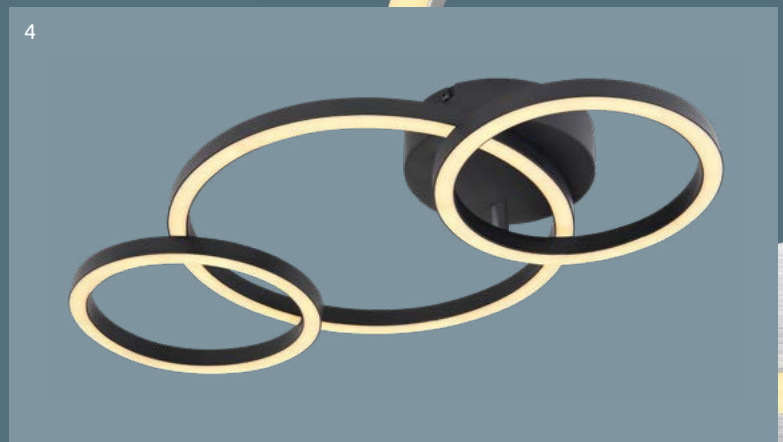

1

3

2

4

Reggy

1	67238-24	incl. LED 24W	2400lm	1250lm	3000K	VPE: 4	↔ 54,5cm x 30cm	∇ 7,5cm	aluminium brushed, acrylic opal
2	67238-18	incl. LED 18W	1800lm	950lm	3000K	VPE: 6	↔ 42cm x 30cm	∇ 7,5cm	aluminium brushed, acrylic opal
3	67238-18B	incl. LED 18W	1800lm	570lm	3000K	VPE: 6	↔ 42cm x 30cm	∇ 7,5cm	metal black matt, acrylic opal
4	67238-24B	incl. LED 24W	2400lm	760lm	3000K	VPE: 4	↔ 54,5cm x 30cm	∇ 7,5cm	metal black matt, acrylic opal