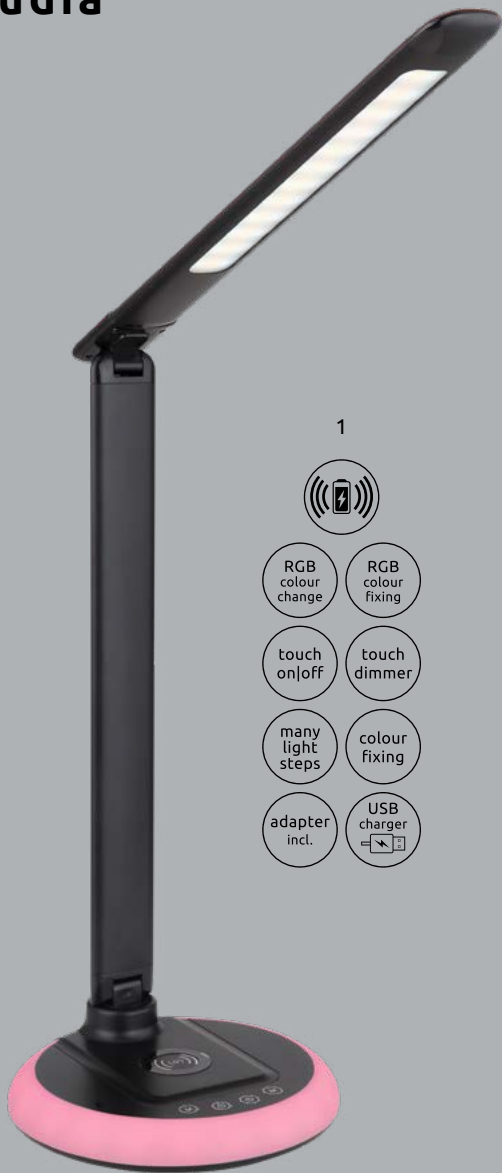

Claudia

1. 1
2. RGB colour change
   - RGB colour fixing
   - touch on/off
   - touch dimmer
   - many light steps
   - colour fixing
   - adapter incl.
   - USB charger incl.