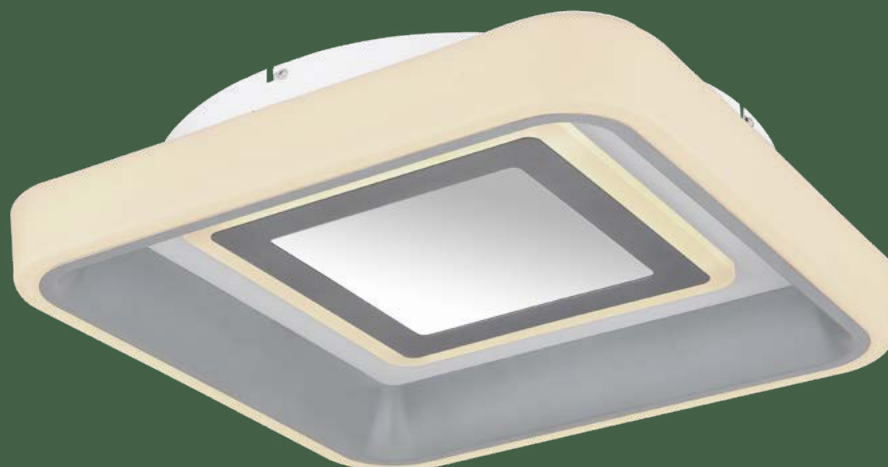

120-1200lm

2700-6000K
2700|4000|6000K

VPE: 2

↔ 50cm x 50cm
⤵ 10cm

metal white matt,
grey, acrylic opal

APP control

Easy Smartphone
and Voice Control

compatible with
Alexa