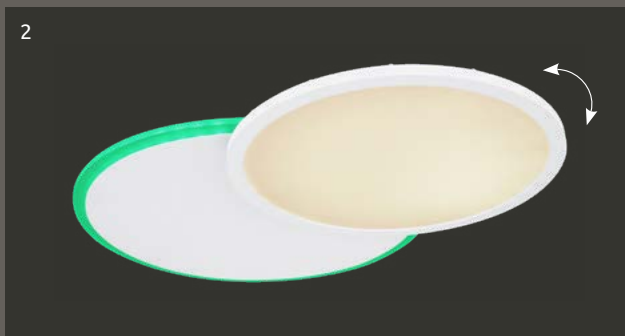

metal white matt, aluminium white, plastic opal

Sahida

- incl.
- many steps
- RGB colour fixing
- RGB colour change
- dimmable
- colour fixing
- many light steps
- memory function
- night light

1	41361-45RGB	incl. LED 45W incl. RGB LED 14W	310-3150lm	170-1700lm	3000-6500K 3000 4500 6500K	VPE: 5 ↔ 43cm x 43cm ↓ 5cm	metal white, acrylic opal
2	41361-30RGB	incl. LED 30W incl. RGB LED 10W	210-2100lm	110-1100lm	3000-6500K 3000 4500 6500K	VPE: 5 ↔ 43cm x 29cm ↓ 5cm	metal white, acrylic opal
3	41361-20WRGB	incl. LED 20W incl. RGB LED 6W	140-1400lm	78-780lm	3000-6500K 3000 4500 6500K	VPE: 5 ↔ 29cm x 29cm ↓ 5cm	metal white, acrylic opal
4	41361-20BRGB	incl. LED 20W incl. RGB LED 6W	140-1400lm	70-700lm	3000-6500K 3000 4500 6500K	VPE: 5 ↔ 29cm x 29cm ↓ 5cm	metal black matt, acrylic opal