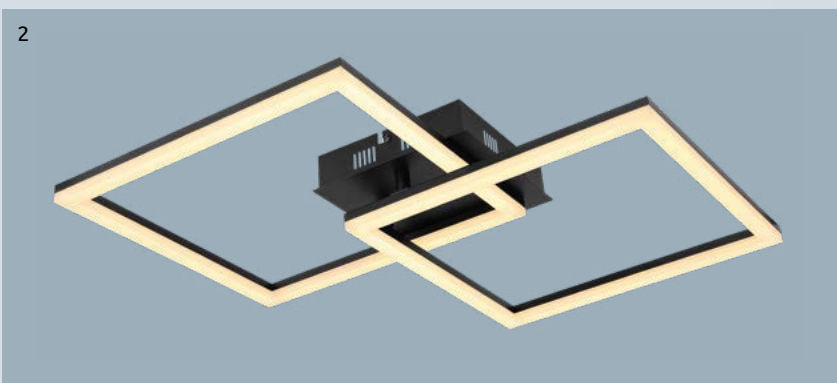

Tiny

1	67247-58	incl. LED 58W	400-6000lm	300-4300lm	2700-6000K 2700|4000|6000K	VPE: 4 ↔ 90cm x 40cm ↓ 8cm
2	67246-36	incl. LED 36W	4000lm	2700lm	3000K	VPE: 5 ↔ 47cm x 47cm ↓ 6cm

metal black matt, plastic opal