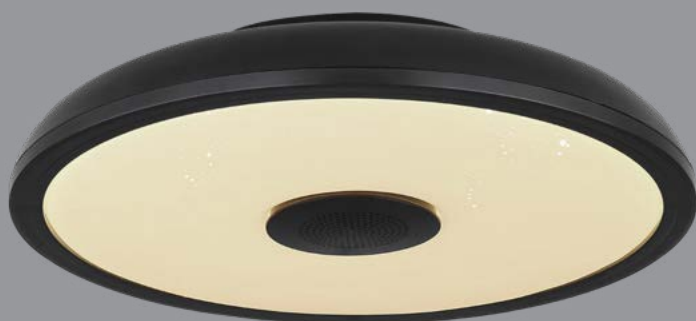

chrome, acrylic crystals, plastic

many
steps

memory
function

IP44

1

2

Raffy

1	41366W	incl. LED 18W incl. RGB LED 3W incl. speaker 3W	150-1570lm	100-1000lm	3000-6500K 3000 4000 6500K	VPE: 8	Ø28cm ▾5,5cm	plastic white matt, opal
2	41366B	incl. LED 18W incl. RGB LED 3W incl. speaker 3W	110-1500lm	80-800lm	3000-6500K 3000 4000 6500K	VPE: 8	Ø28cm ▾5,5cm	plastic black matt, opal