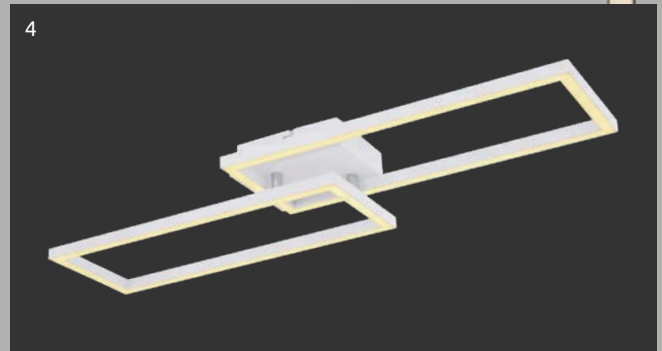

Tatjana

1	67243-24B	incl. LED 24W	2100lm	900lm	3000K	VPE: 4 ↔ 71cm x 23cm ▾ 7,5cm metal black matt, acrylic opal
2	67243-36B	incl. LED 36W	3300lm	1300lm	2700|4000|6000K	VPE: 4 ↔ 101cm x 29cm ▾ 7,5cm metal black matt, acrylic opal
3	67243-36W	incl. LED 36W	3300lm	2200lm	2700|4000|6000K	VPE: 4 ↔ 101cm x 29cm ▾ 7,5cm metal black matt, acrylic opal
4	67243-24W	incl. LED 24W	2100lm	1400lm	3000K	VPE: 4 ↔ 71cm x 23cm ▾ 7,5cm metal black matt, acrylic opal