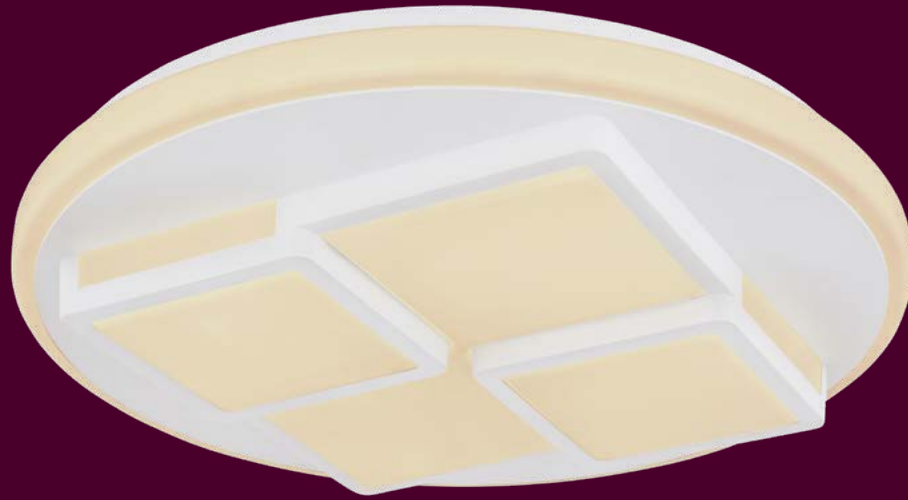

Roderick

48440-36

incl. LED 36W

200-3600lm

150-1700lm

3000-6000K

3000|4500|6000K

VPE: 4

Ø49cm ∇ 8,5cm

metal white,
acrylic opal