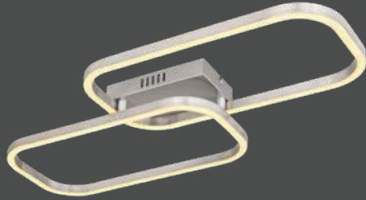

1

2

3

4

5

6

Silla

1	67262D	incl. LED 16W	1760lm	505lm	3000K	VPE: 4	↔ 63cm x 30,5cm ▾ 7cm	nickel matt, aluminium brushed, plastic opal
2	67262S	incl. LED 24W	2640lm	1186lm	3000K	VPE: 4	↔ 23cm x 18cm ↓ 130,5cm	nickel matt, aluminium brushed, plastic opal
3	67262HB	incl. LED 24W	2640lm	843lm	3000K	VPE: 4	↔ 80cm x 26,5cm ▾ 120cm	metal black matt, aluminium black matt, plastic opal
4	67262H	incl. LED 24W	2640lm	1160lm	3000K	VPE: 4	↔ 80cm x 26,5cm ▾ 120cm	nickel matt, aluminium brushed, plastic opal
5	67262SB	incl. LED 24W	2640lm	819lm	3000K	VPE: 4	↔ 23cm x 18cm ↓ 130,5cm	metal black matt, aluminium black matt, plastic opal
6	67262DB	incl. LED 16W	1760lm	441lm	3000K	VPE: 4	↔ 63cm x 30,5cm ▾ 7cm	metal black matt, aluminium black matt, plastic opal