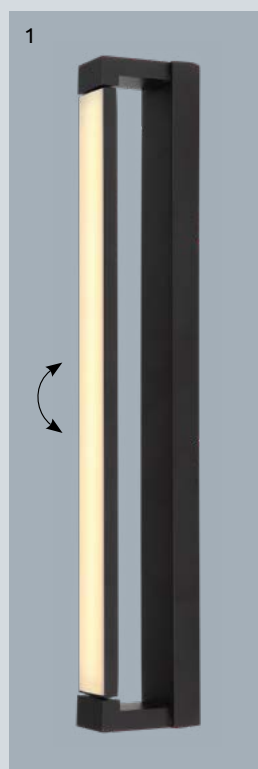

Susi

1	41498B	incl. LED 8W	900lm	400lm	3000K	VPE: 12	↔ 45,5cm ↓ 4cm ↳ 10cm	aluminium black matt, plastic opal
2	41498W	incl. LED 8W	900lm	400lm	3000K	VPE: 12	↔ 45,5cm ↓ 4cm ↳ 10cm	aluminium white matt, plastic opal

IP44