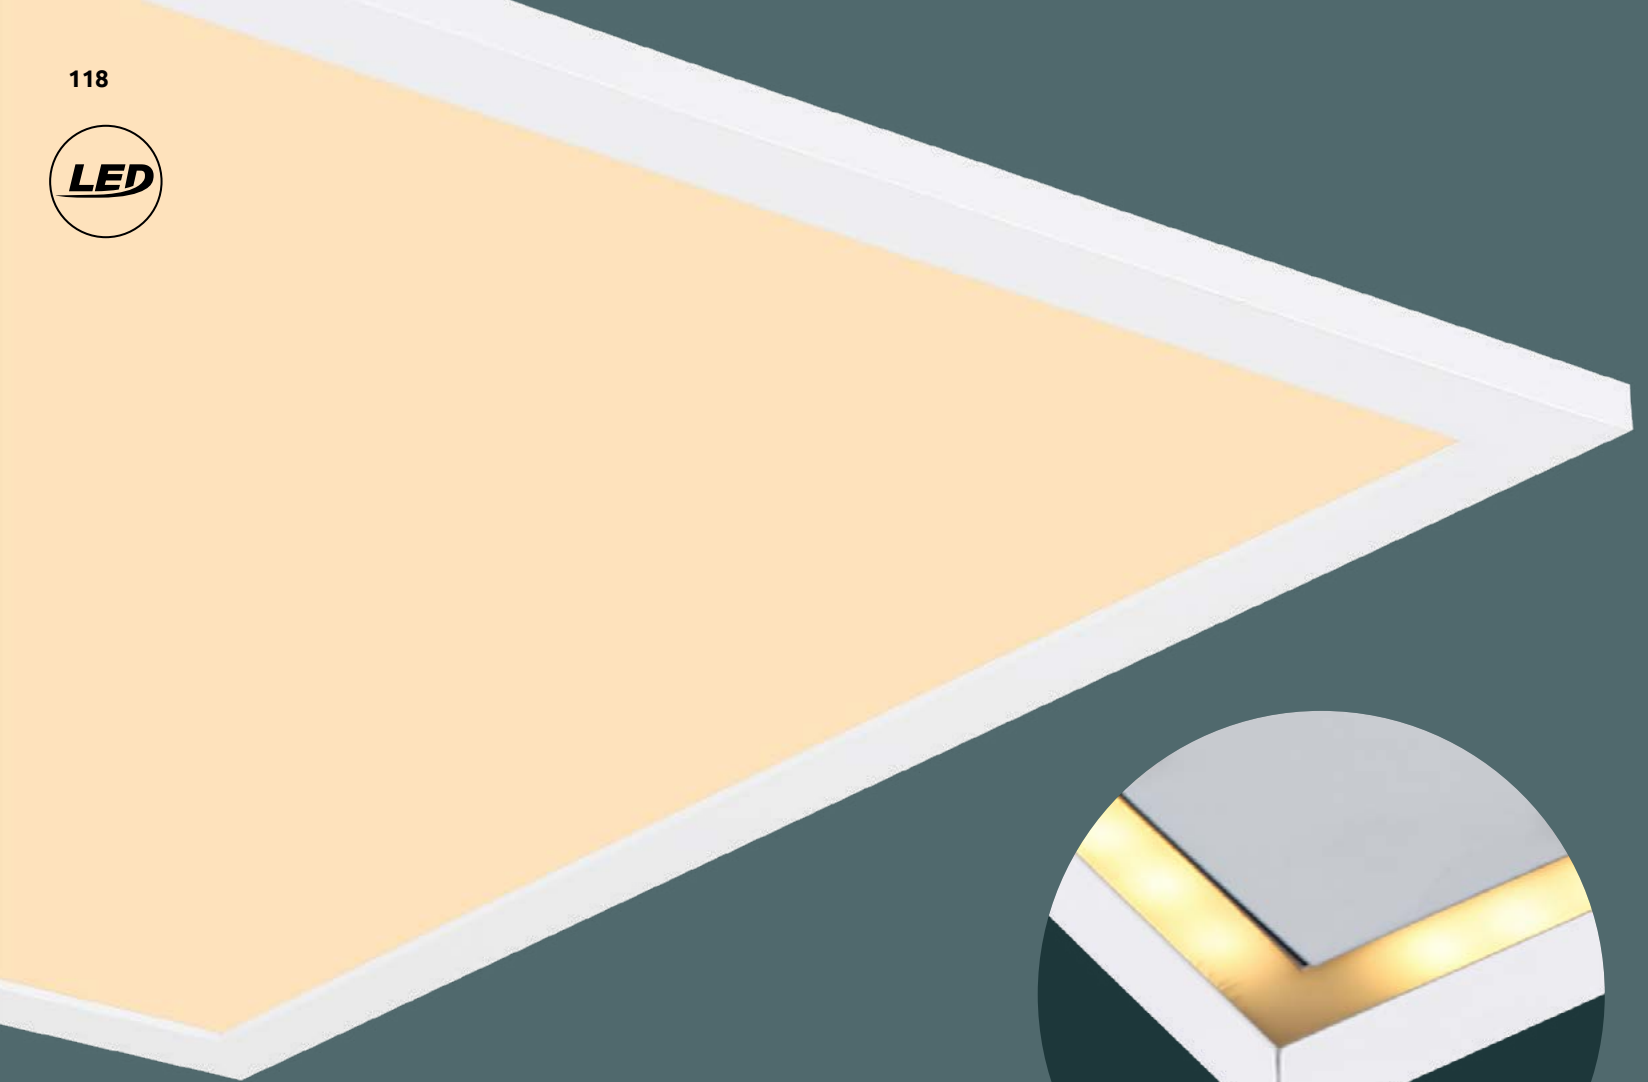

Sunao

1	41597D1	incl. LED 18W	1800lm	1130lm	3000K	VPE: 4	↔ 40cm x 40cm ↓ 4,5cm
		incl. LED 4W	400lm	270lm			
2	41597D	incl. LED 18W	1800lm	1130lm	3000K	VPE: 4	↔ 30cm x 30cm ↓ 4,5cm
		incl. LED 4W	400lm	270lm			

metal white, aluminium white, acrylic opal