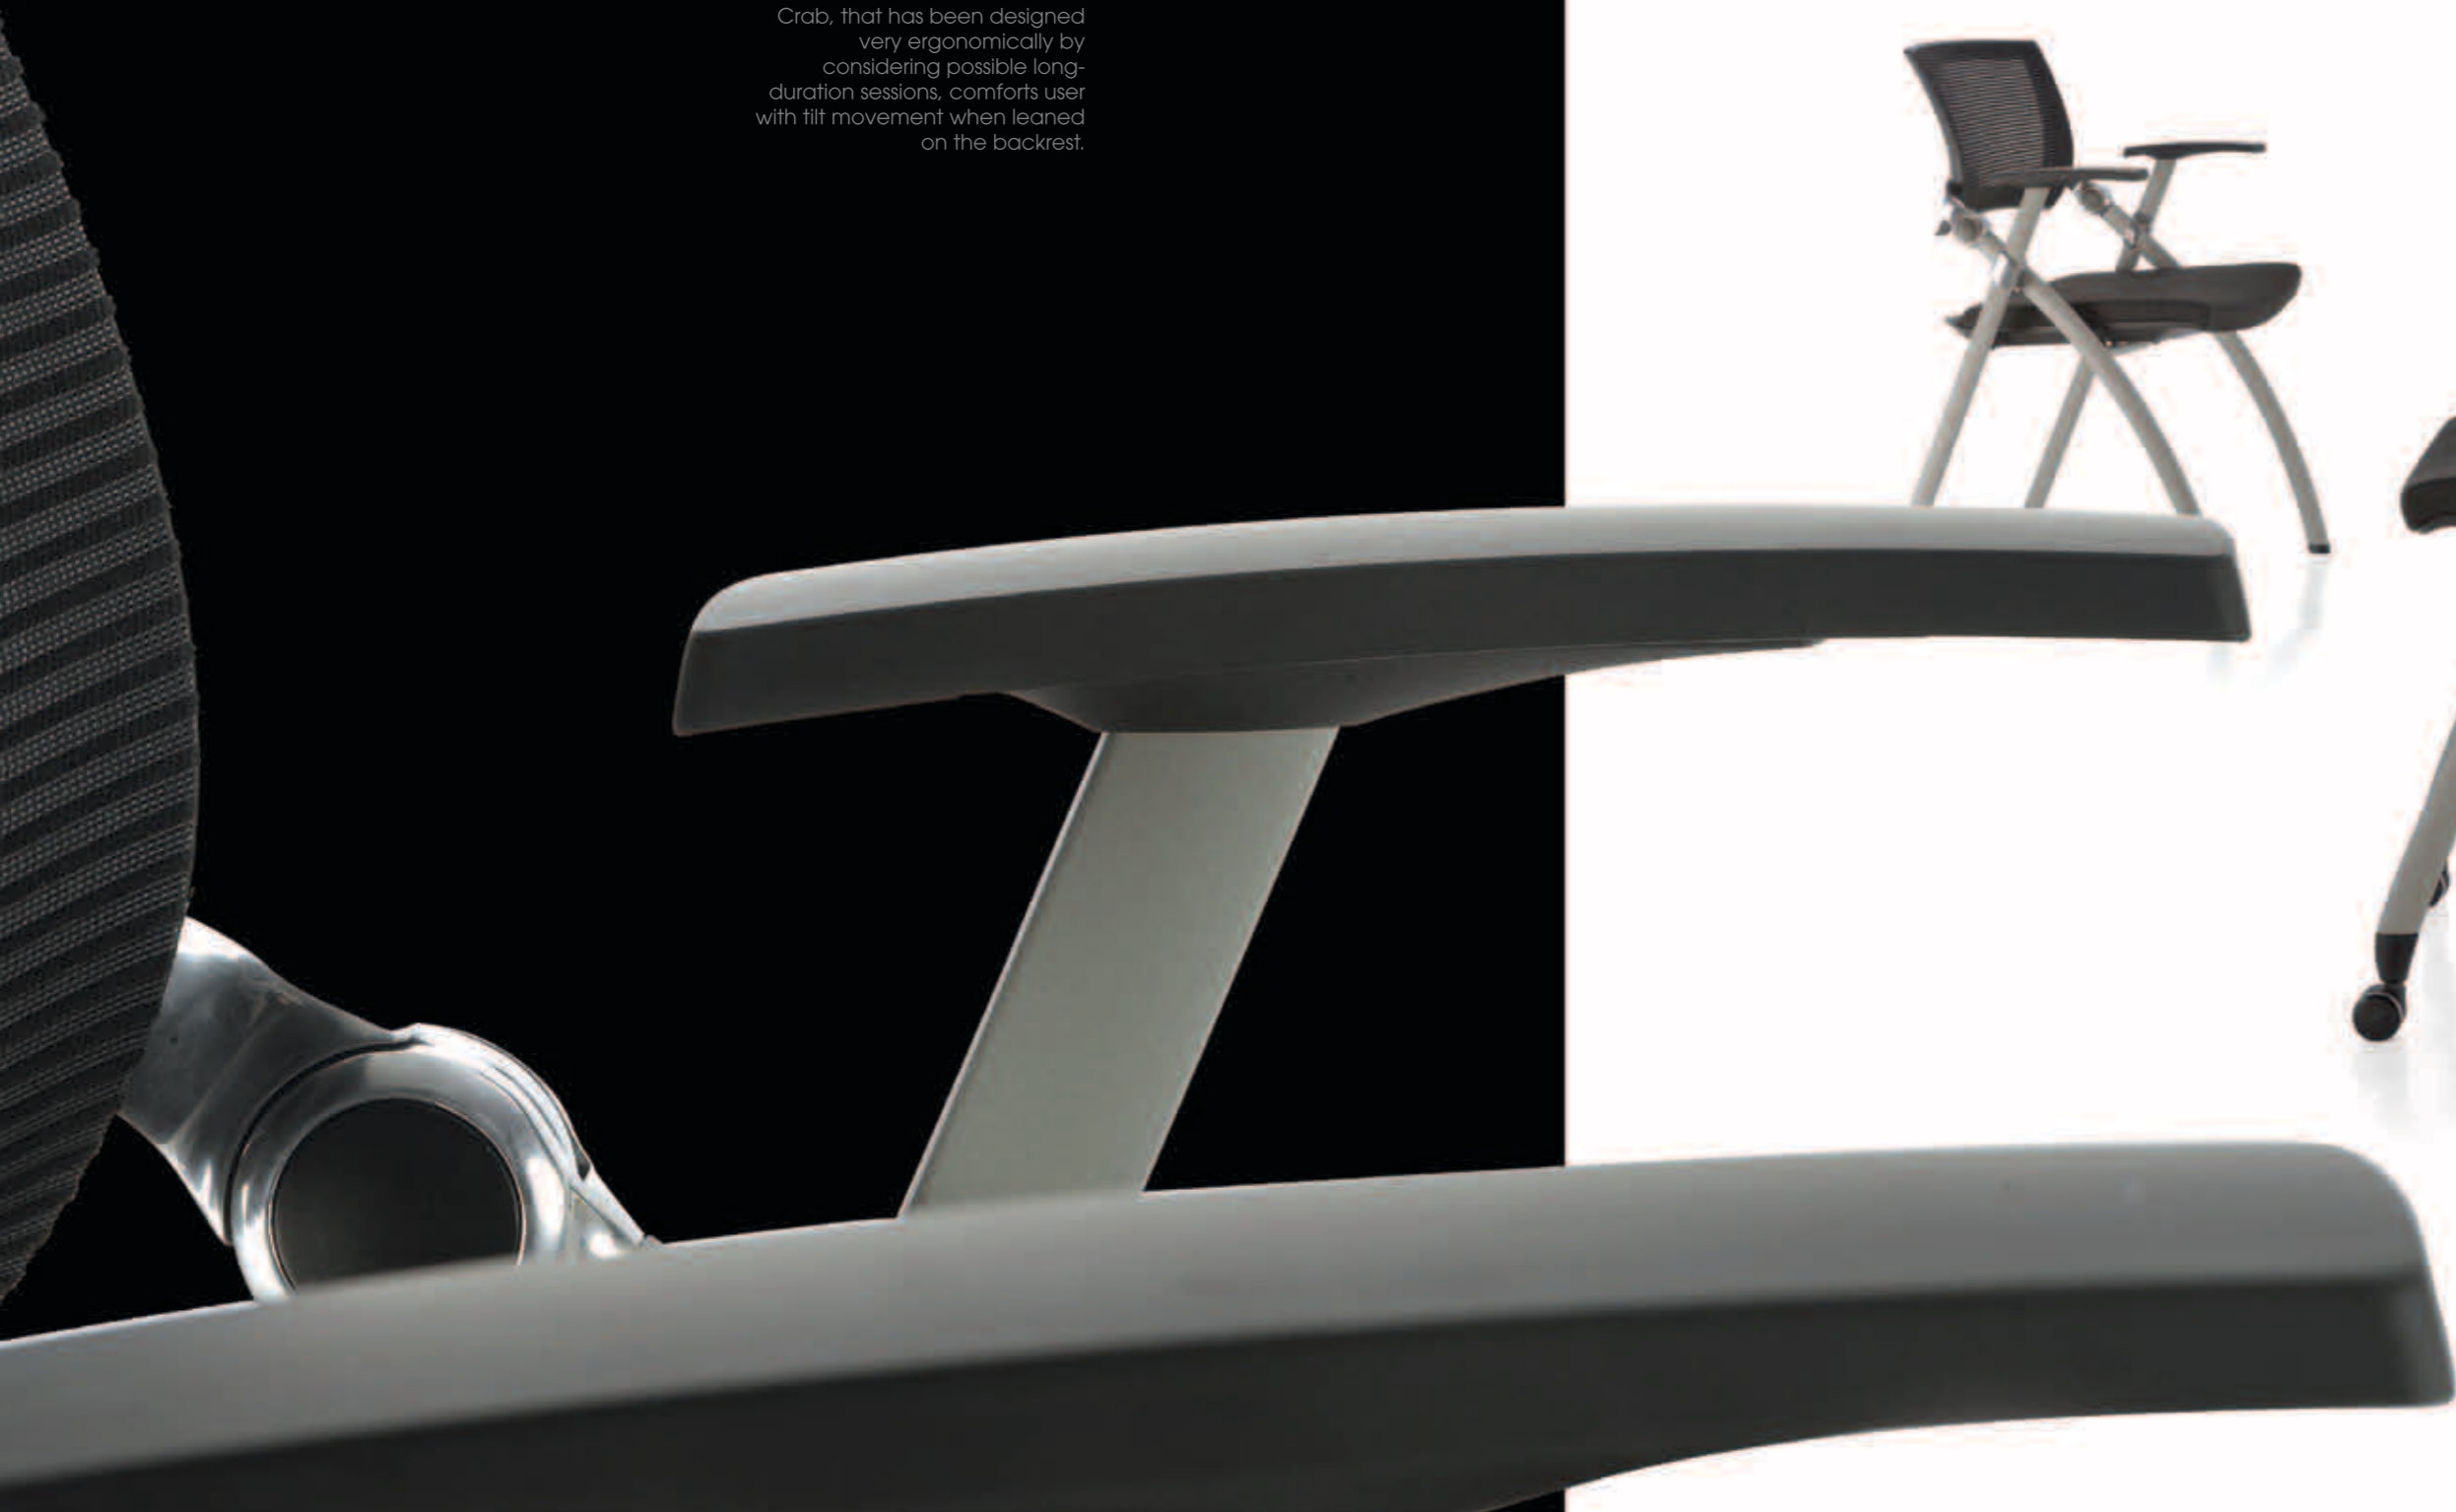

Uzun süren oturumlar düşünülerek son derece ergonomik tasarlanan Crab; yaslandıkça yaylanma hareketi yapan sırtlığı ile oturma rahatlığı sunar.

Crab, that has been designed very ergonomically by considering possible long-duration sessions, comforts user with tilt movement when leaned on the backrest.

İleri - geri hareketli kol sayesinde kişisel ayar yapılabilir.

The armrest can be adjusted forward and backwards.

CRAB