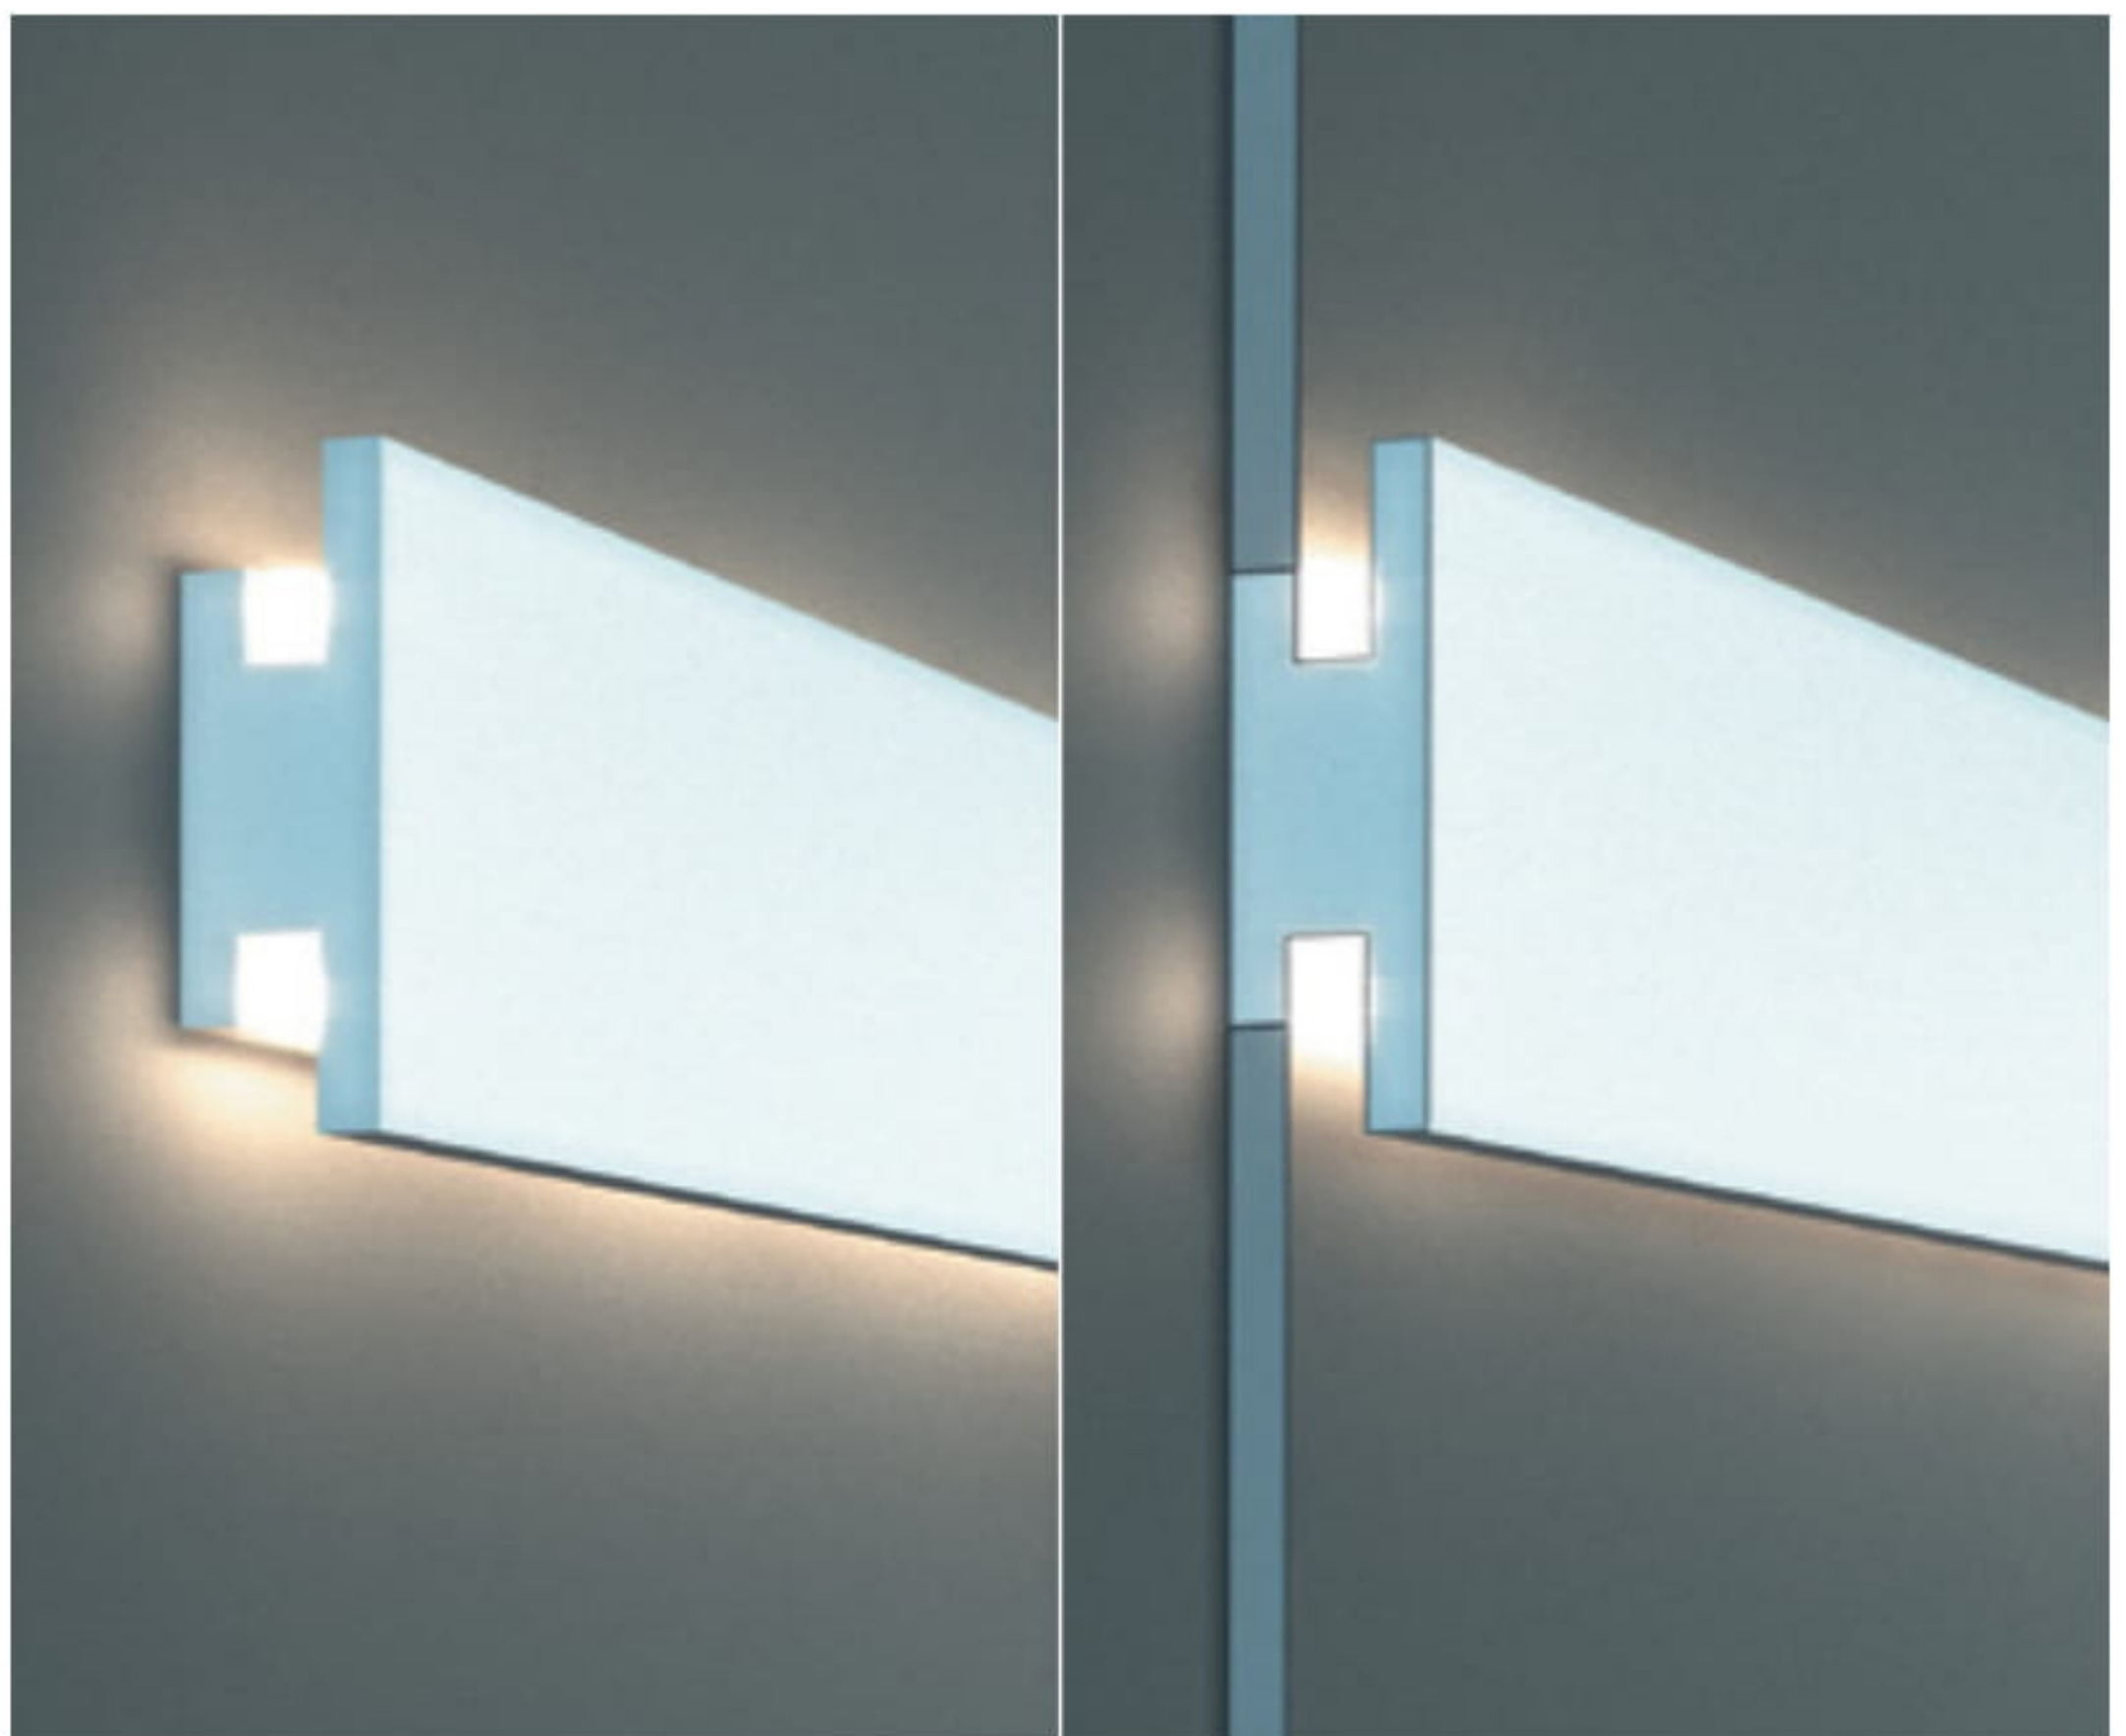

LS 6/180x35mm

LS 2/185x35mm

HEAVEN DESIGN LIGHT EDITION

LS8 /115x50mm

LS52/ 150x90mm

LS1/ 95x95mm

HEAVEN DESIGN LIGHT EDITION

LS11/90x40mm