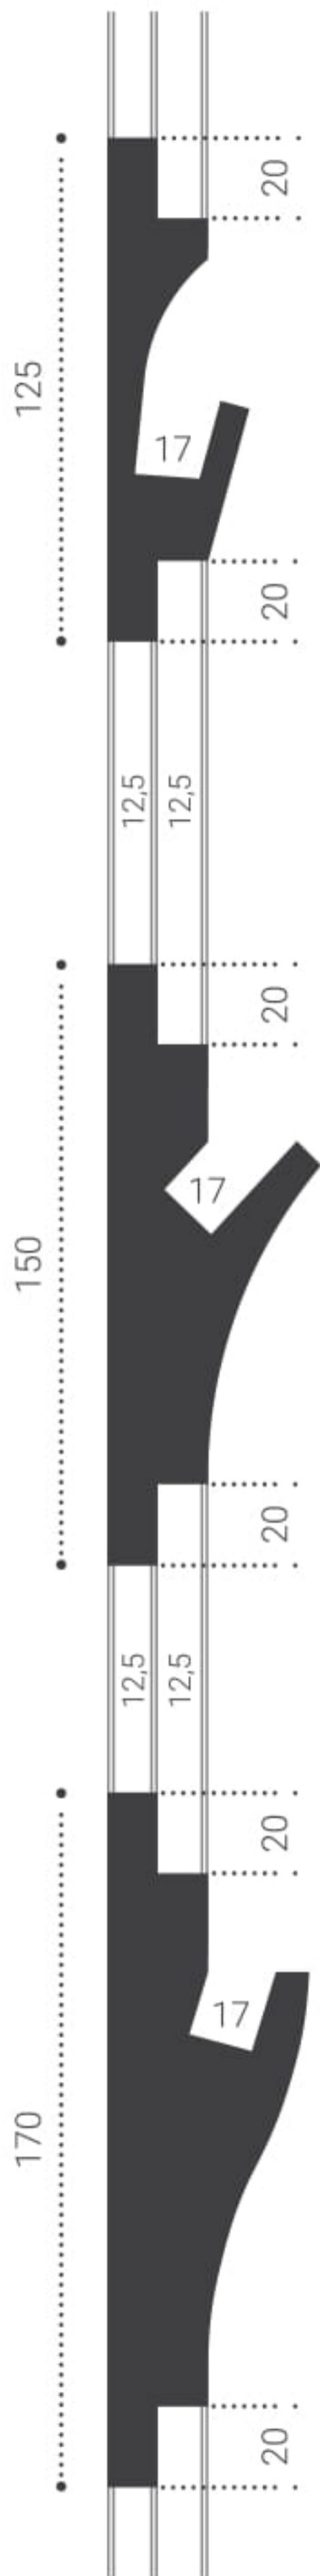

Carefully designed by  
**HEAVEN DESIGN**  
Light Edition

———— The perfect play of the lights ————

Moldinguri integrate

LS11 40x90  
pag 9

LS7 40x120  
pag 9

LS13 30x65  
pag 11

LS10 120x55  
pag 13

Cornise colt integrate

LS8 115x90  
pag 7

LS1 95x95  
pag 7

Moldinguri tavan integrate

LS49 165x60  
pag 15

LS 165x70  
pag 15

Moldinguri tavan perete Integrat

LS 22 125x35  
pag 3

LS 4 150x55  
pag 3

LS 5 170x50  
pag 3

LS 51 180x25  
pag 5

LS 6 170x50  
pag 5

LS 2 185x35  
pag 5

LS 22 /125x35mm

LS 4/150x55mm

LS 5/170x50mm

LS 51/180x25mm

LS 6/180x35mm

LS 2/185x35mm

HEAVEN DESIGN LIGHT EDITION

LS8 /115x50mm

LS52/ 150x90mm

LS1/ 95x95mm

HEAVEN DESIGN LIGHT EDITION

LS11/90x40mm