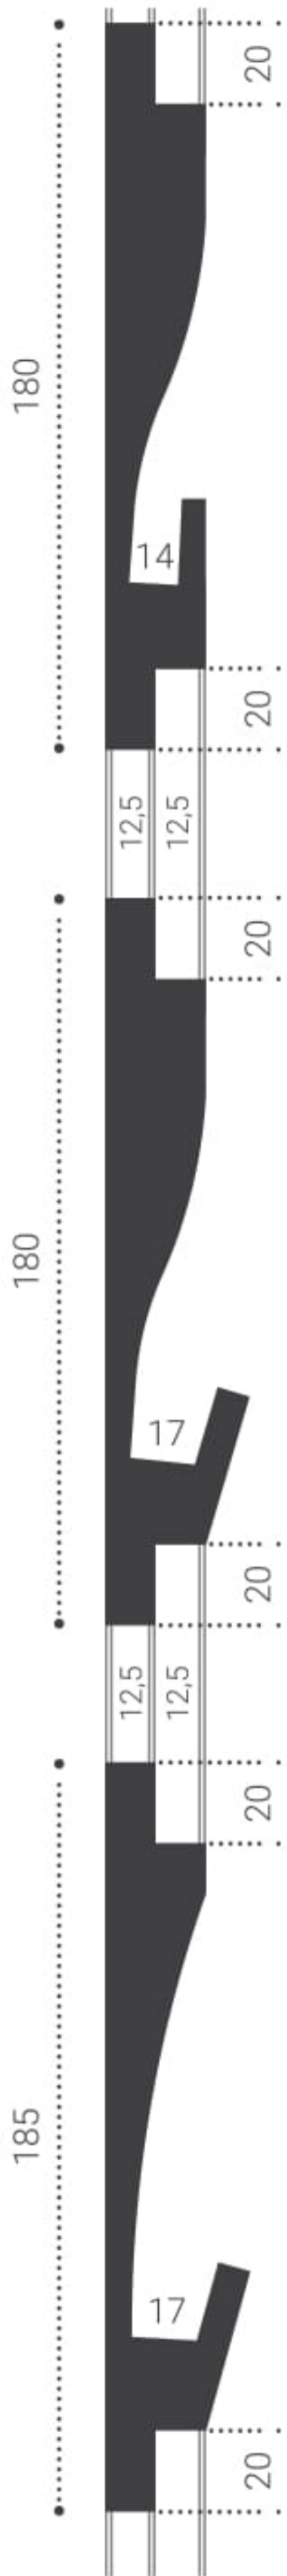

Carefully designed by  
**HEAVEN DESIGN**  
Light Edition

———— The perfect play of the lights ————

Moldinguri integrate

LS11 40x90  
pag 9

LS7 40x120  
pag 9

LS13 30x65  
pag 11

LS10 120x55  
pag 13

Cornise colt integrate

LS8 115x90  
pag 7

LS1 95x95  
pag 7

Moldinguri tavan integrate

LS49 165x60  
pag 15

LS 165x70  
pag 15

Moldinguri tavan perete Integrat

LS 22 125x35  
pag 3

LS 4 150x55  
pag 3

LS 5 170x50  
pag 3

LS 51 180x25  
pag 5

LS 6 170x50  
pag 5

LS 2 185x35  
pag 5

LS 22 /125x35mm

LS 4/150x55mm

LS 5/170x50mm

LS 51/180x25mm

LS 6/180x35mm

LS 2/185x35mm

HEAVEN DESIGN LIGHT EDITION

LS8 /115x50mm

LS52/ 150x90mm

LS1/ 95x95mm

HEAVEN DESIGN LIGHT EDITION

LS11/90x40mm