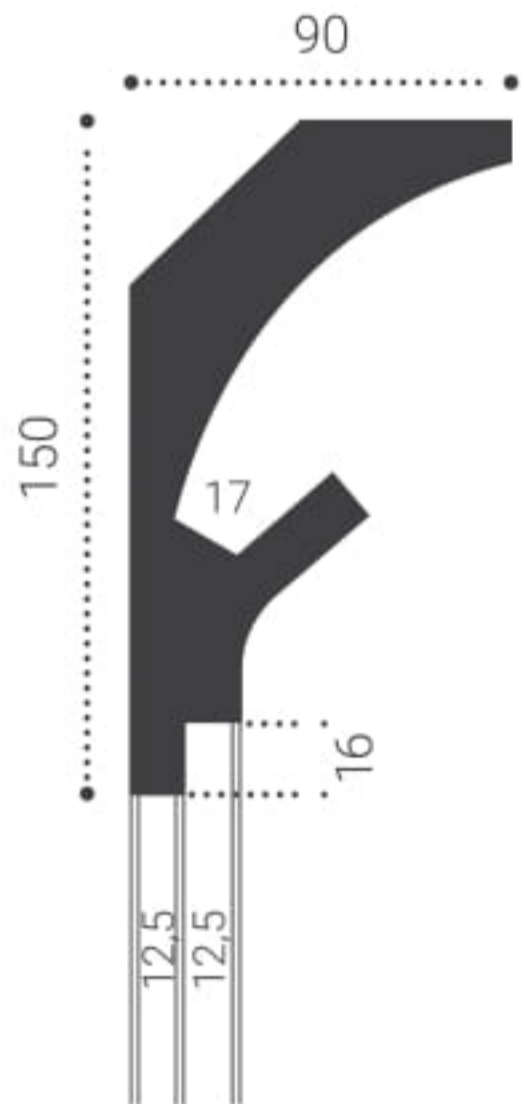

LS 5 170x50  
pag 3

LS 51 180x25  
pag 5

LS 6 170x50  
pag 5

LS 2 185x35  
pag 5

LS 22 /125x35mm

LS 4/150x55mm

LS 5/170x50mm

LS 51/180x25mm

LS 6/180x35mm

LS 2/185x35mm

HEAVEN DESIGN LIGHT EDITION

LS8 /115x50mm

LS52/ 150x90mm

LS1/ 95x95mm

HEAVEN DESIGN LIGHT EDITION

LS11/90x40mm

LS7/120x40mm

HEAVEN DESIGN LIGHT EDITION

LS13/65x40mm

LS53/95x45mm

HEAVEN DESIGN LIGHT EDITION

LS9/90x50mm

LS10/120x55mm.

HEAVEN DESIGN LIGHT EDITION

LS58/120x100mm  
pag33

LS21/62x25mm

LS28/102x25mm

LS29/142x25mm

LS 21

LS 21

LS31/75x36mm

LS20/100x45