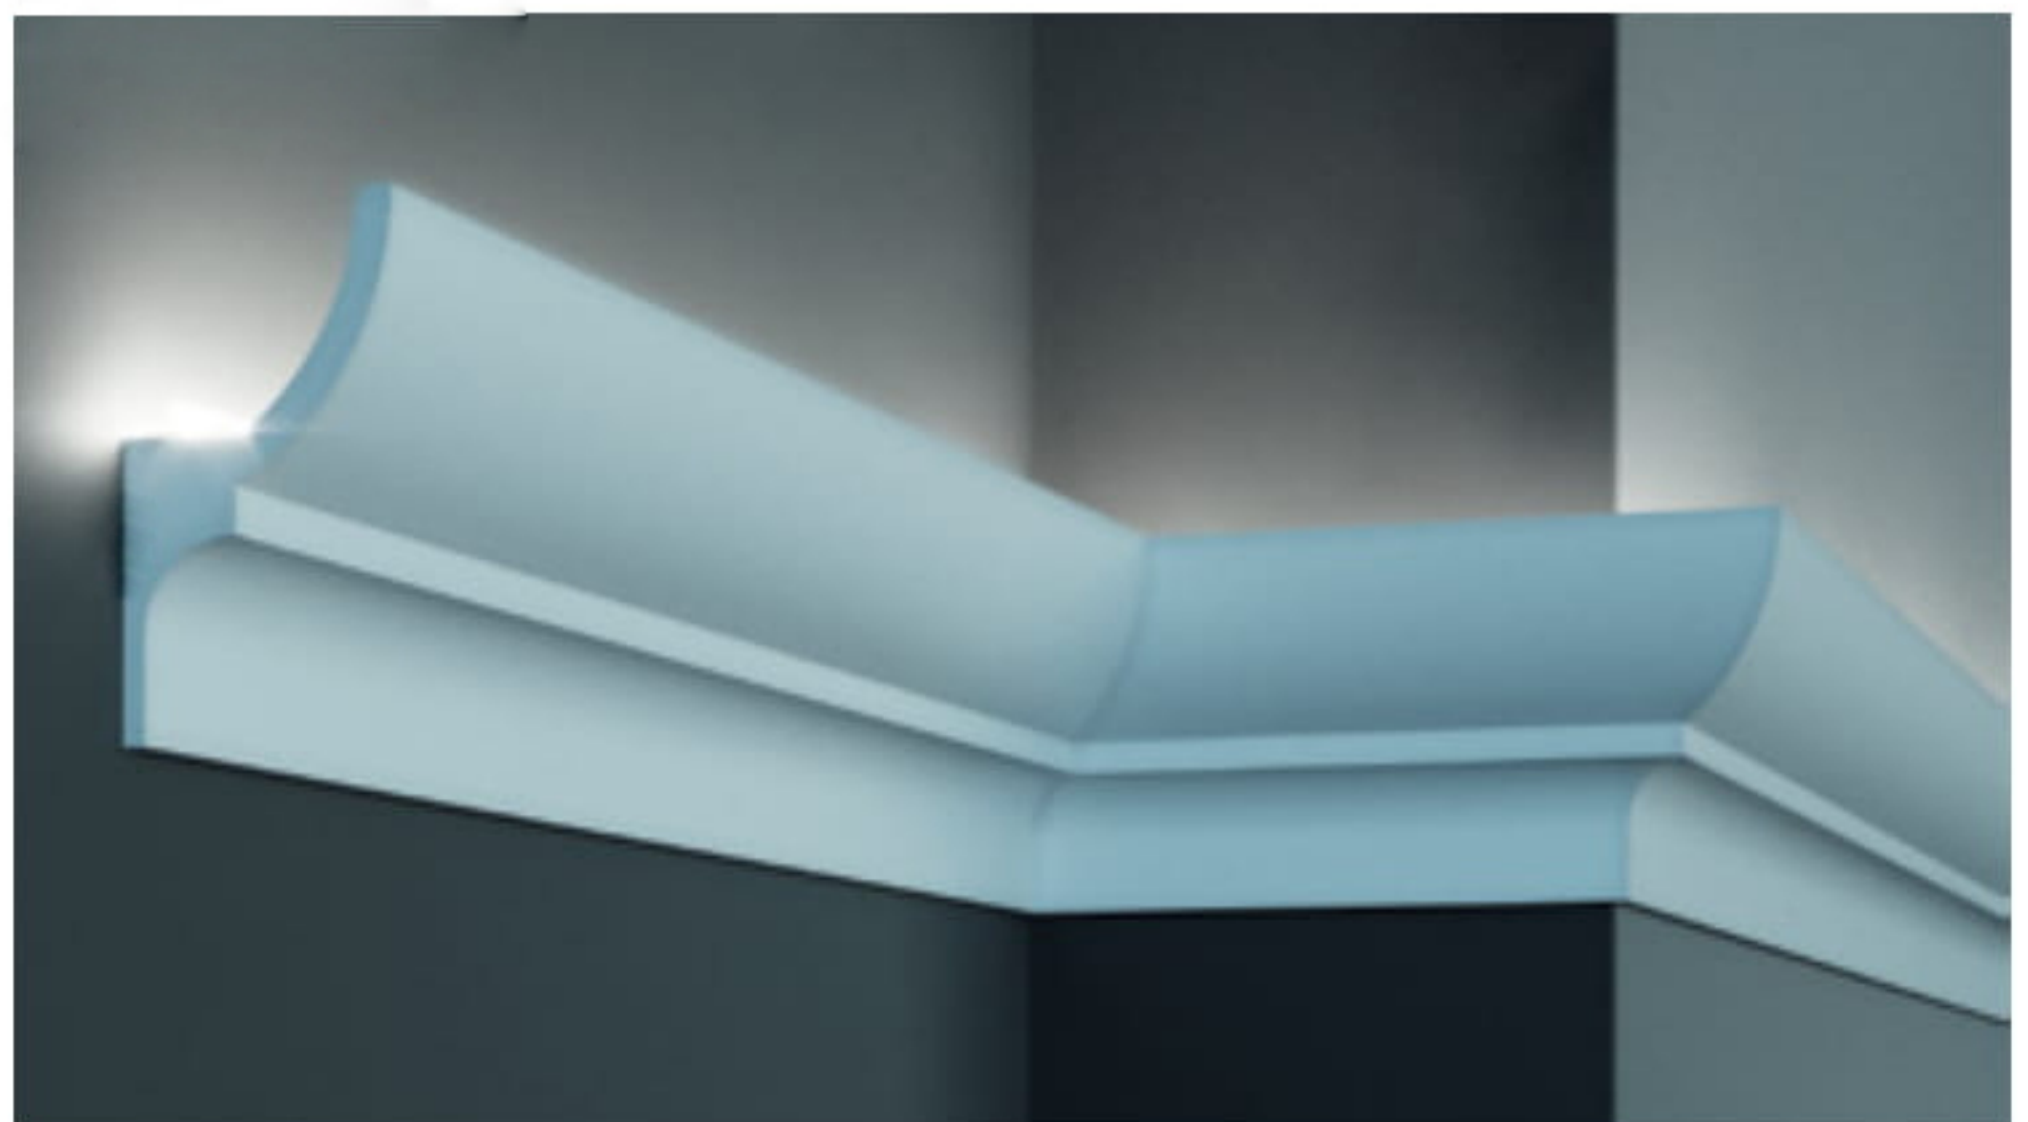

LS 31

LS 31

LS 31

LS 31

HEAVEN DESIGN LIGHT EDITION

LS30/70x40mm

LS54/100x55mm

LS55/120x66mm