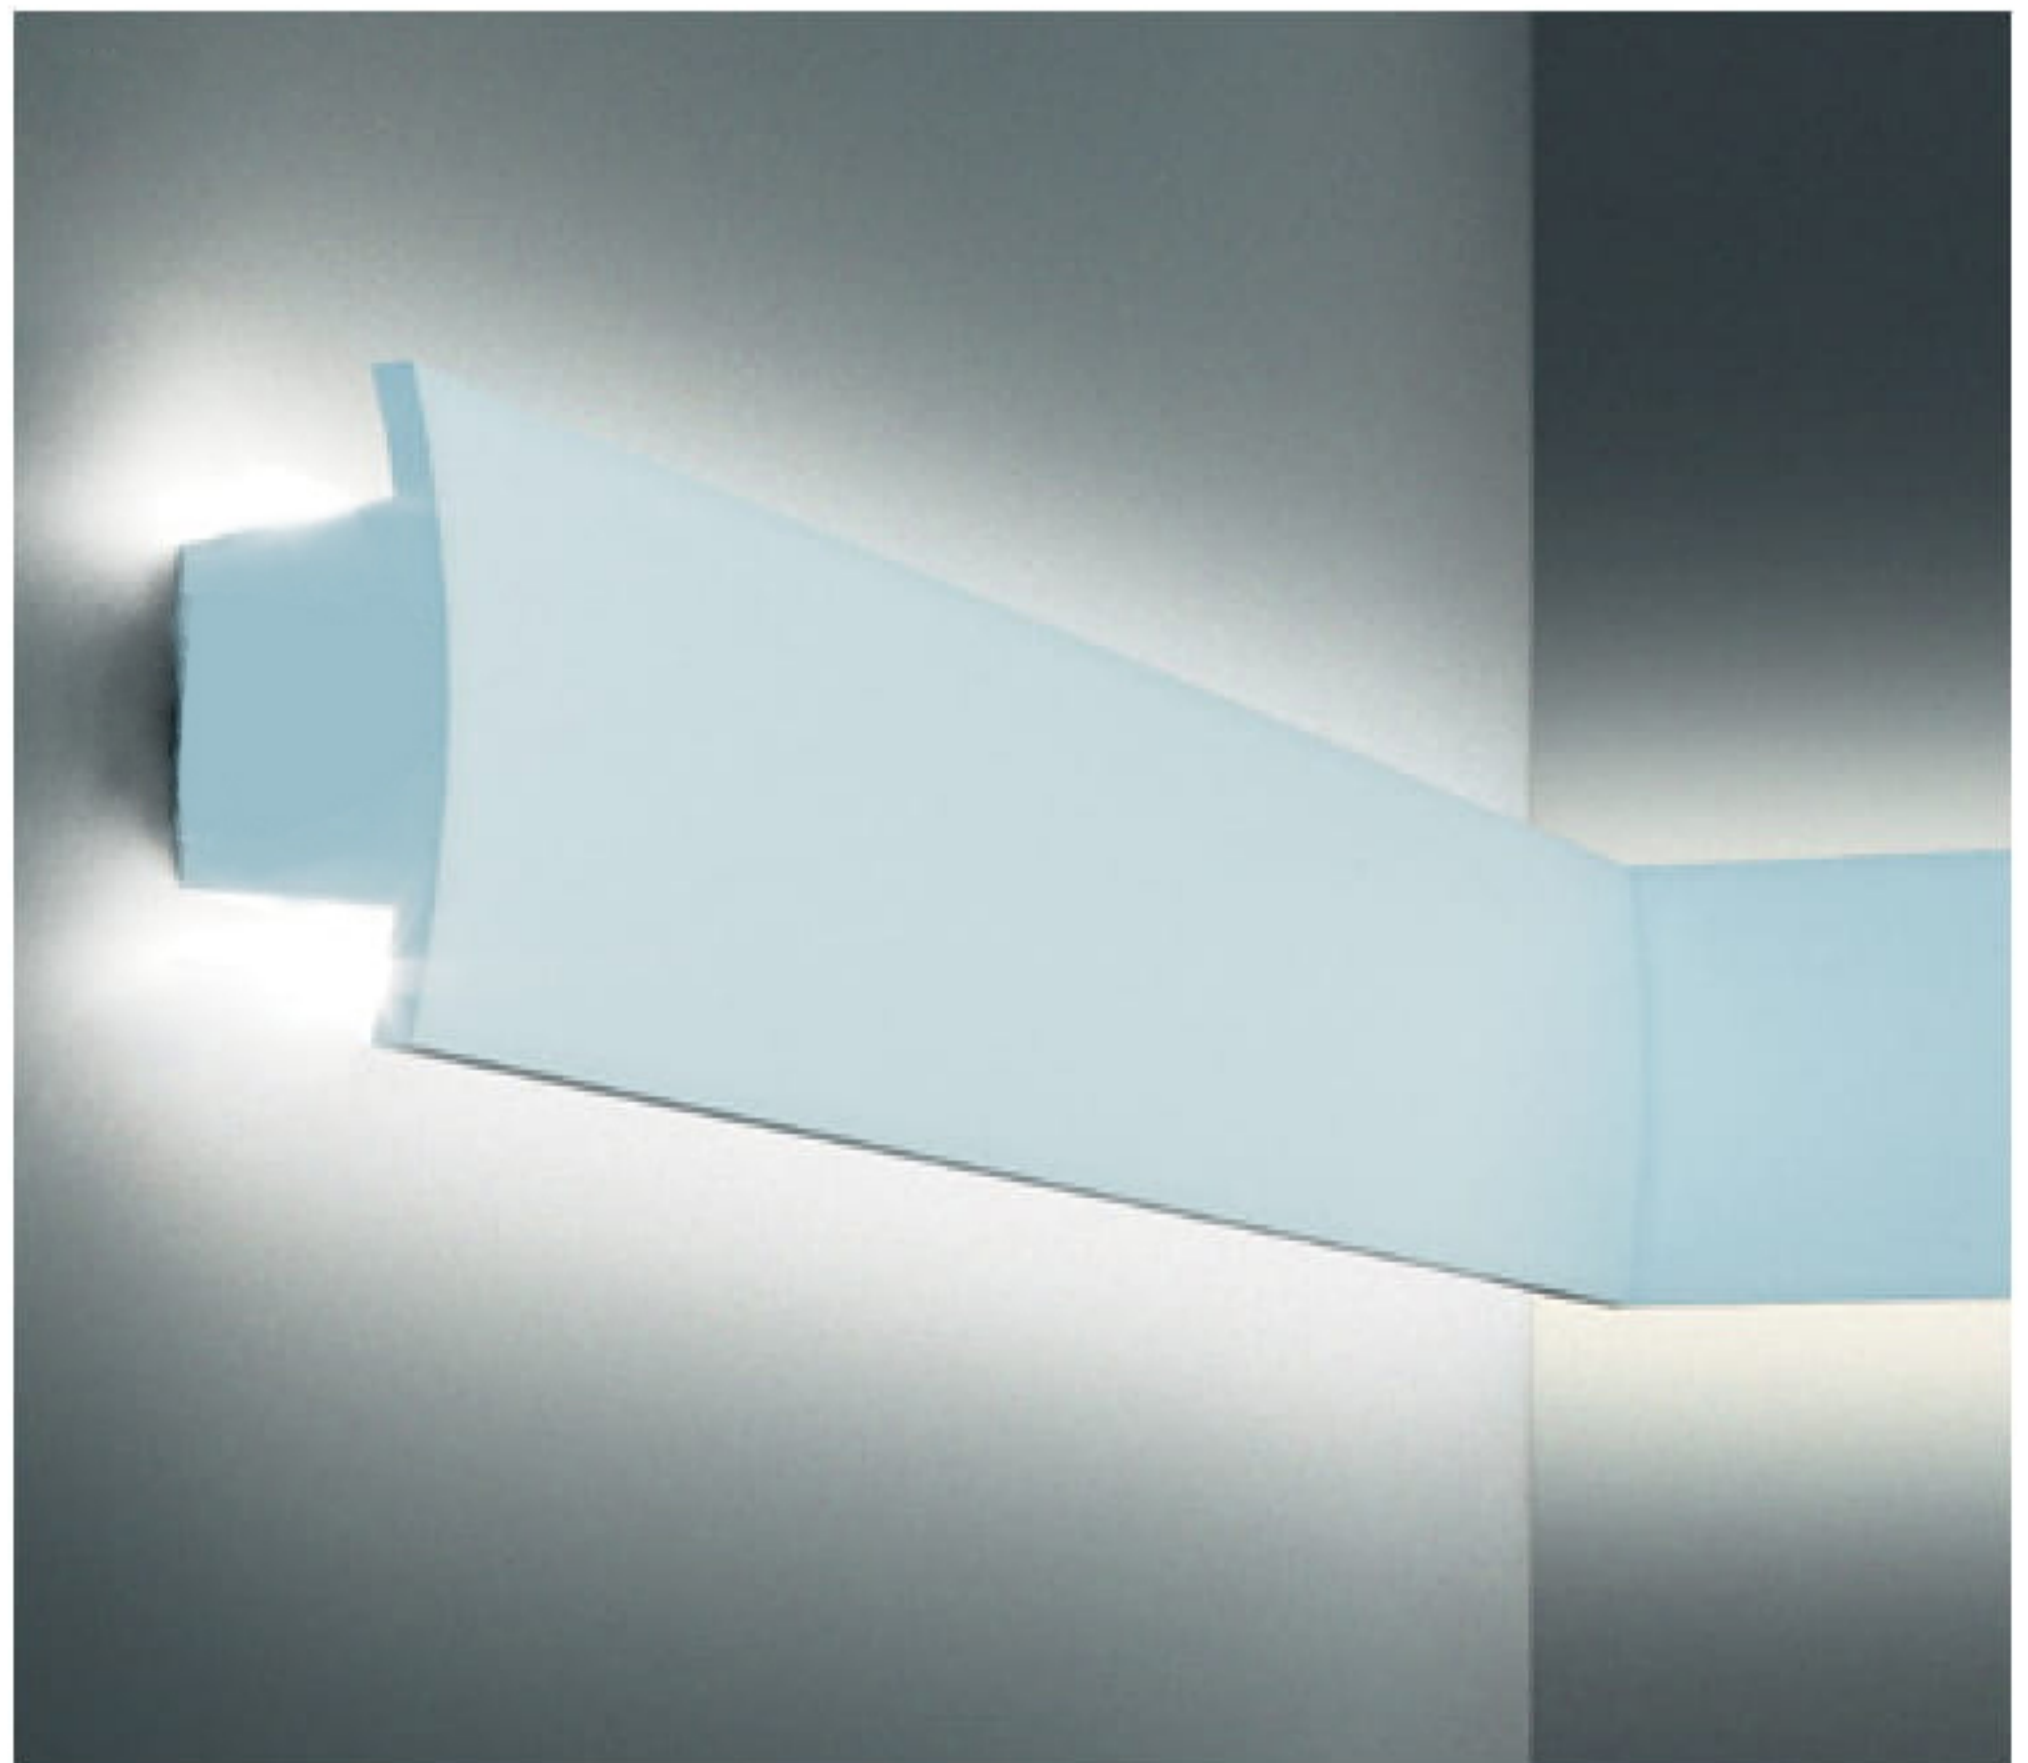

LS20/100x45