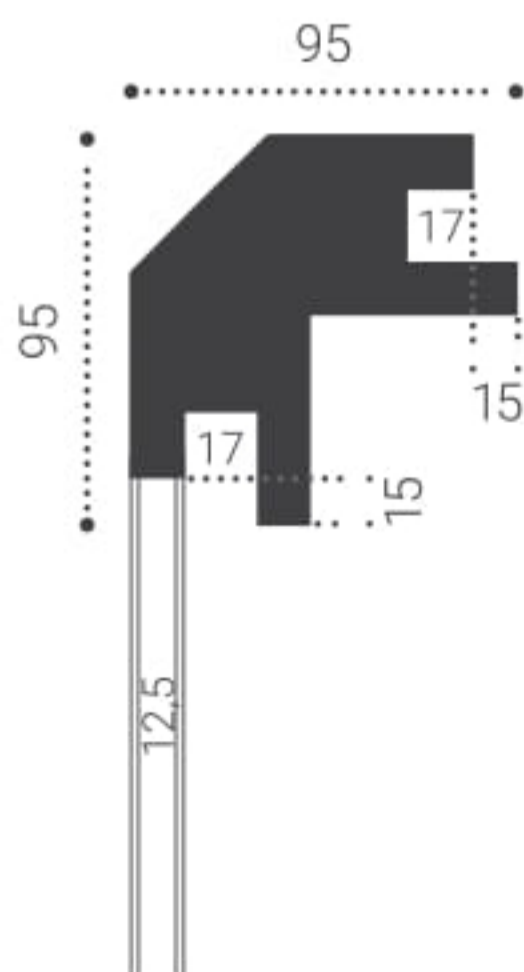

LS 5 170x50  
pag 3

LS 51 180x25  
pag 5

LS 6 170x50  
pag 5

LS 2 185x35  
pag 5

LS 22 /125x35mm

LS 4/150x55mm

LS 5/170x50mm

LS 51/180x25mm

LS 6/180x35mm

LS 2/185x35mm

HEAVEN DESIGN LIGHT EDITION

LS8 /115x50mm

LS52/ 150x90mm

LS1/ 95x95mm

HEAVEN DESIGN LIGHT EDITION

LS11/90x40mm

LS7/120x40mm

HEAVEN DESIGN LIGHT EDITION

LS13/65x40mm

LS53/95x45mm

HEAVEN DESIGN LIGHT EDITION

LS9/90x50mm

LS10/120x55mm.

HEAVEN DESIGN LIGHT EDITION

LS24/80x60mm

LS26/100x50mm

LS27/140x106 mm

LS 26

LS 21

LS 28

HEAVEN DESIGN LIGHT EDITION

LS56/90x96mm