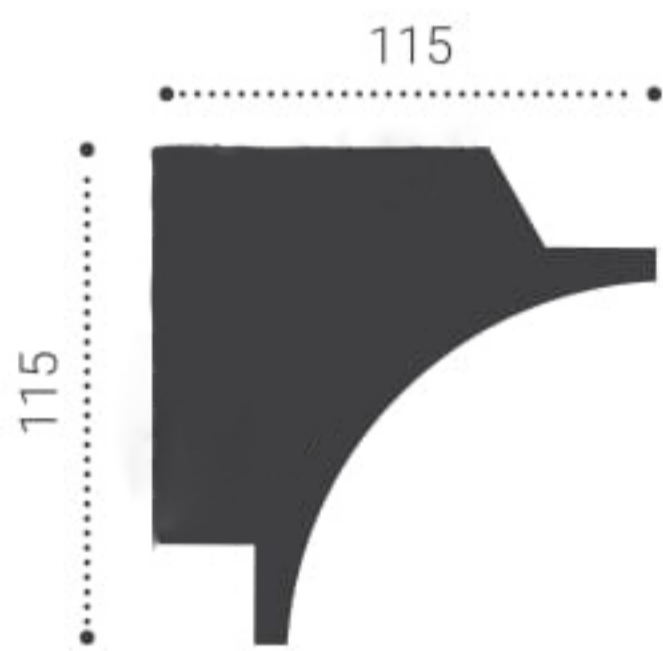

LS24/80x60mm

LS26/100x50mm

LS27/140x106 mm

LS 26

LS 21

LS 28

HEAVEN DESIGN LIGHT EDITION

LS56/90x96mm

LS36/115x115mm

LS 36

LS 31

LS 20

LS 31

LS57/120x60mm

LS58/120x100mm

LS 58