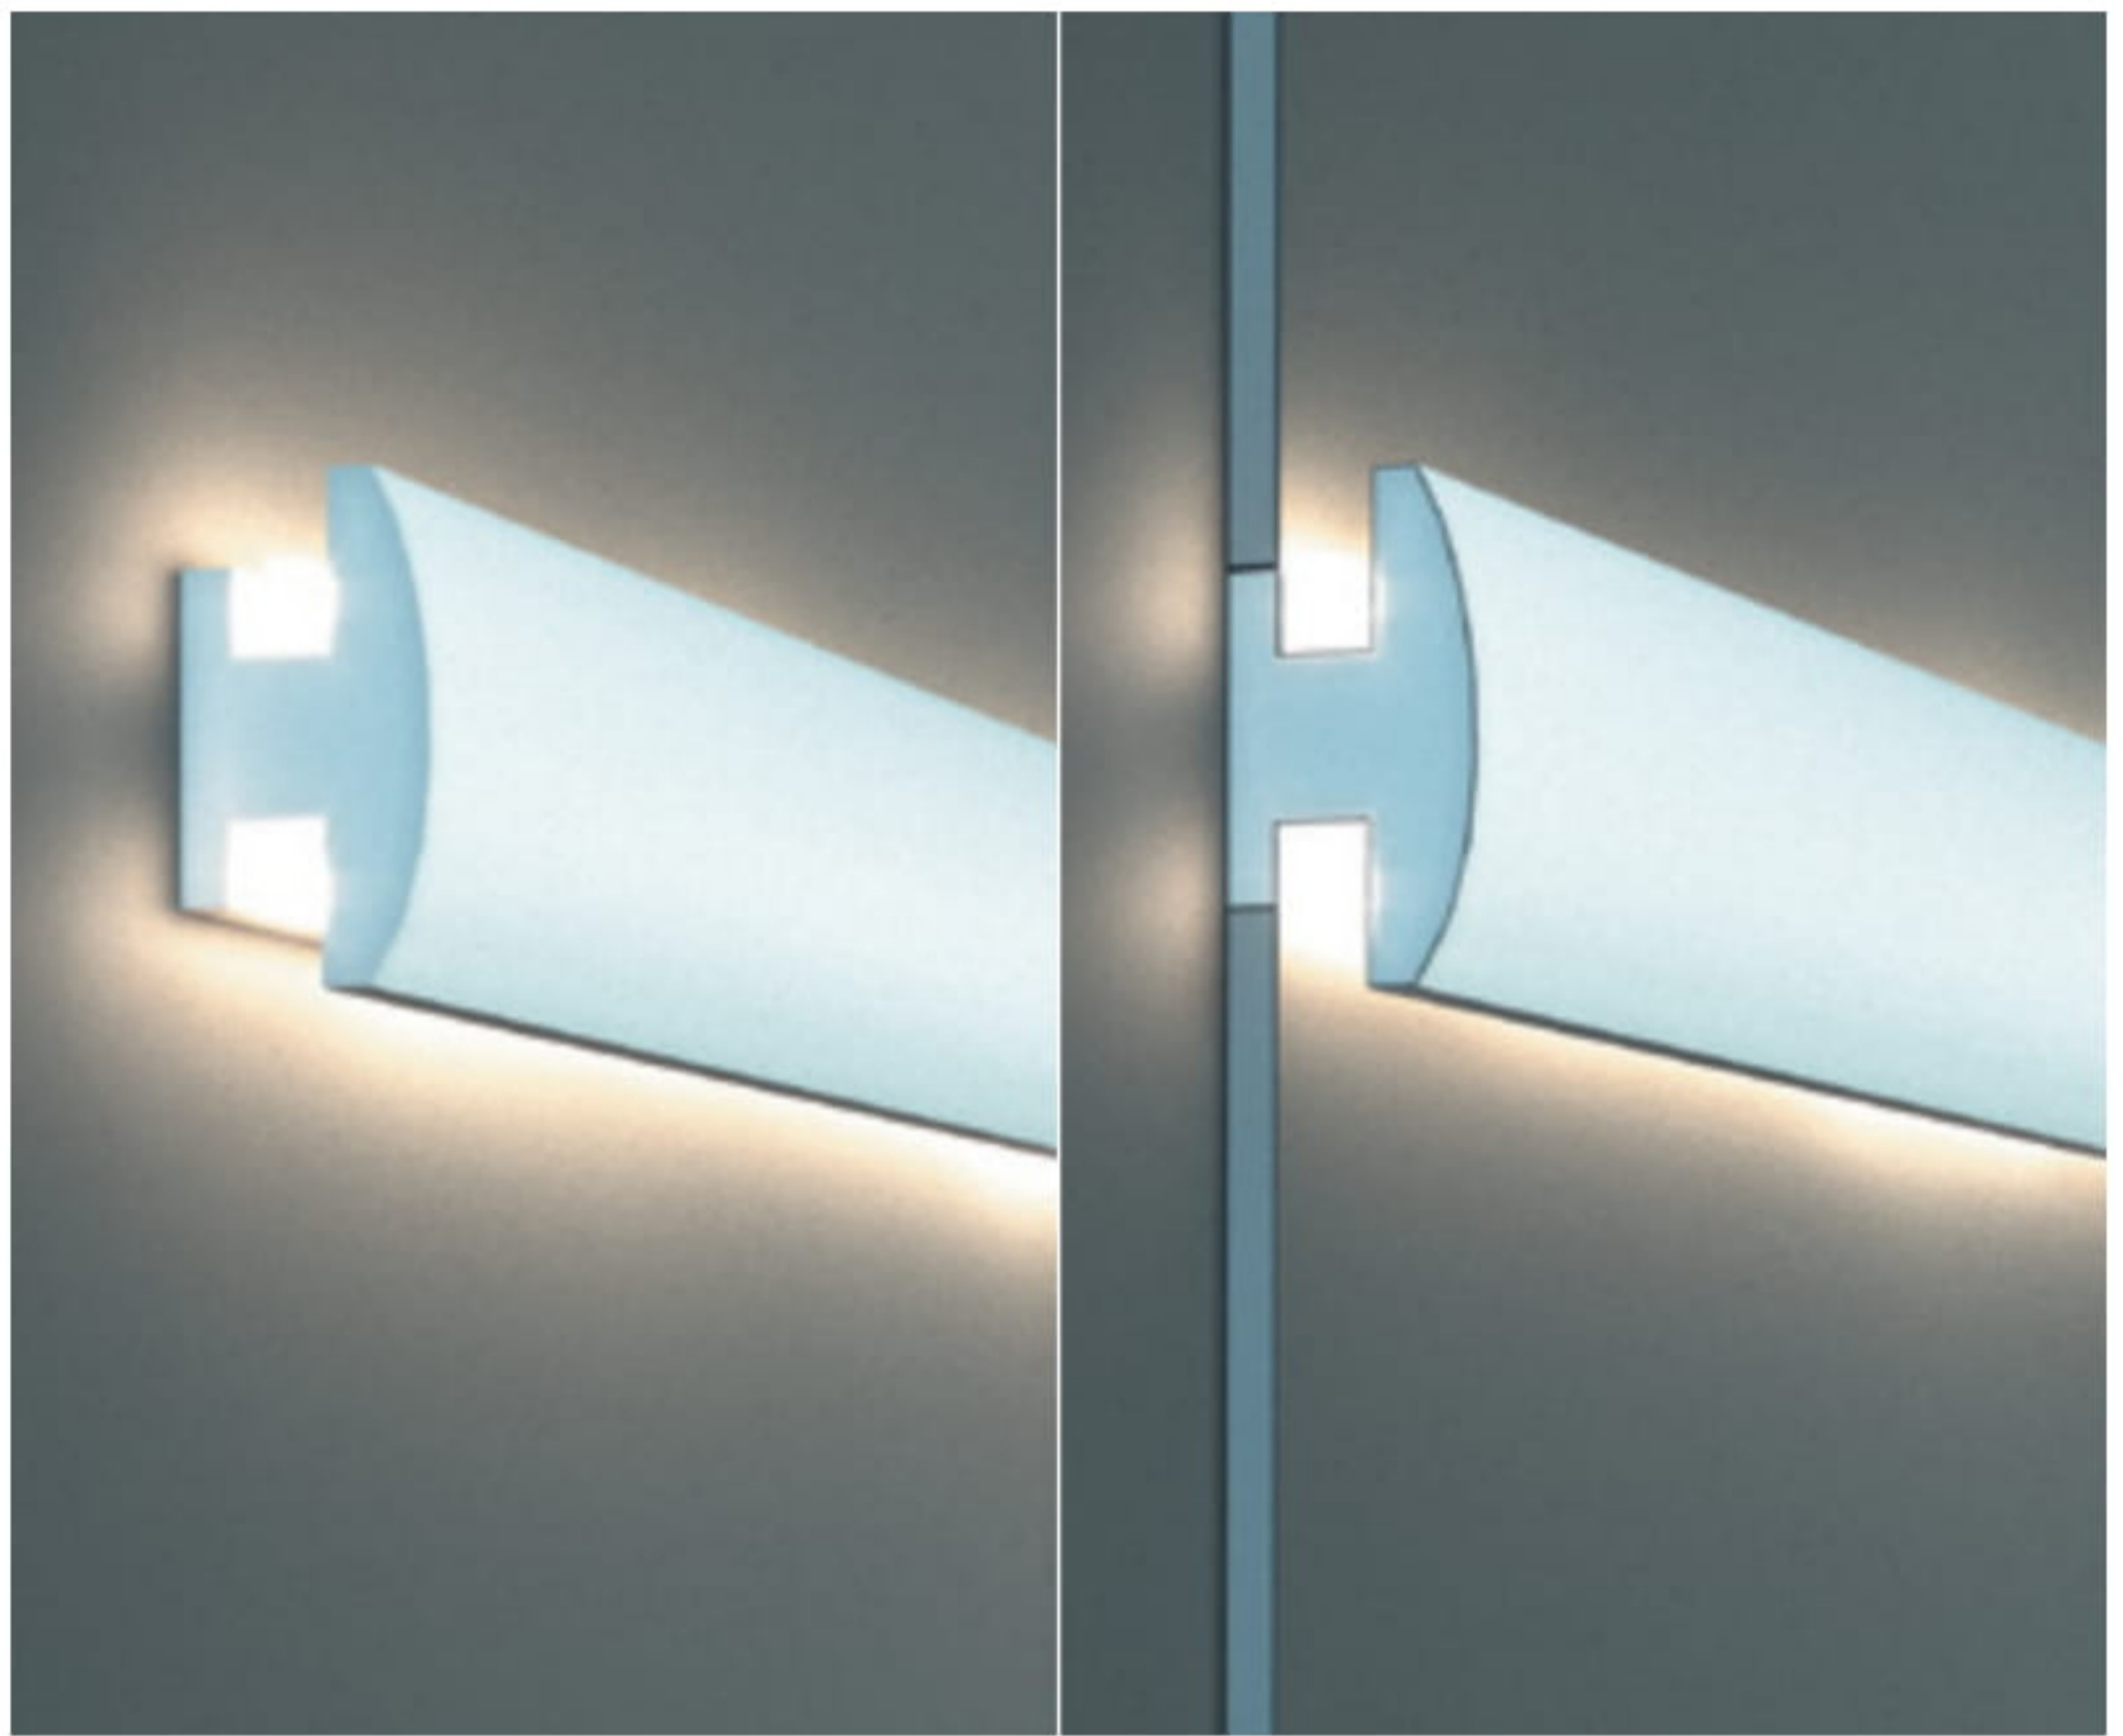

LS7/120x40mm

HEAVEN DESIGN LIGHT EDITION

LS13/65x40mm

LS53/95x45mm

HEAVEN DESIGN LIGHT EDITION

LS9/90x50mm

LS10/120x55mm.

HEAVEN DESIGN LIGHT EDITION