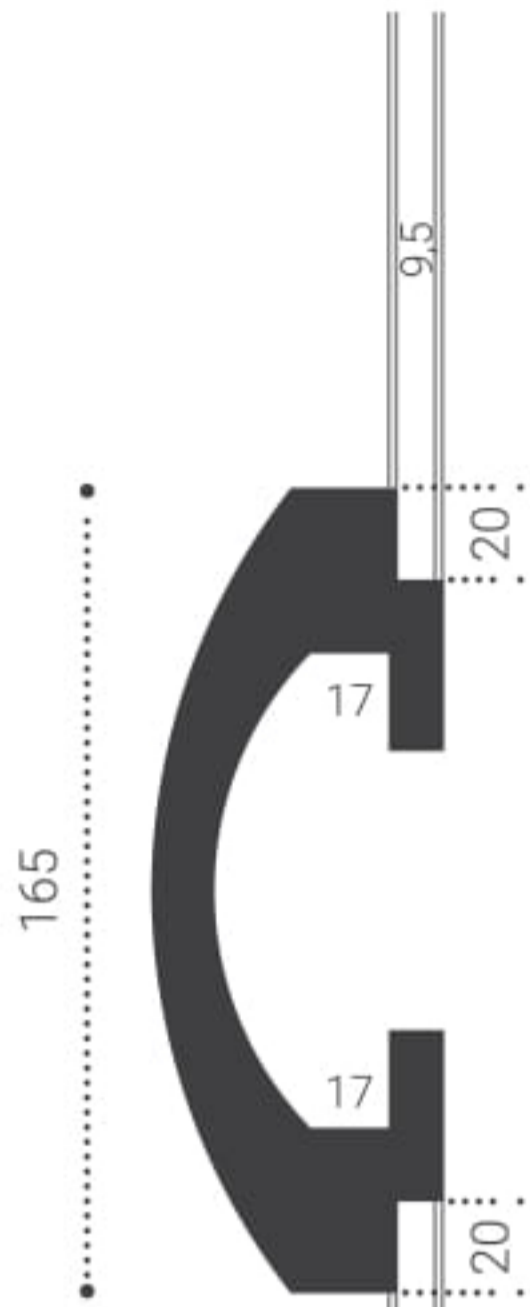

LS 5 170x50  
pag 3

LS 51 180x25  
pag 5

LS 6 170x50  
pag 5

LS 2 185x35  
pag 5

LS 22 /125x35mm

LS 4/150x55mm

LS 5/170x50mm

LS 51/180x25mm

LS 6/180x35mm

LS 2/185x35mm

HEAVEN DESIGN LIGHT EDITION

LS8 /115x50mm

LS52/ 150x90mm

LS1/ 95x95mm

HEAVEN DESIGN LIGHT EDITION

LS11/90x40mm

LS7/120x40mm

HEAVEN DESIGN LIGHT EDITION

LS13/65x40mm

LS53/95x45mm

HEAVEN DESIGN LIGHT EDITION

LS9/90x50mm

LS10/120x55mm.

HEAVEN DESIGN LIGHT EDITION

LS24/80x60mm

LS26/100x50mm

LS27/140x106 mm

LS 26

LS 21

LS 28

HEAVEN DESIGN LIGHT EDITION

LS56/90x96mm