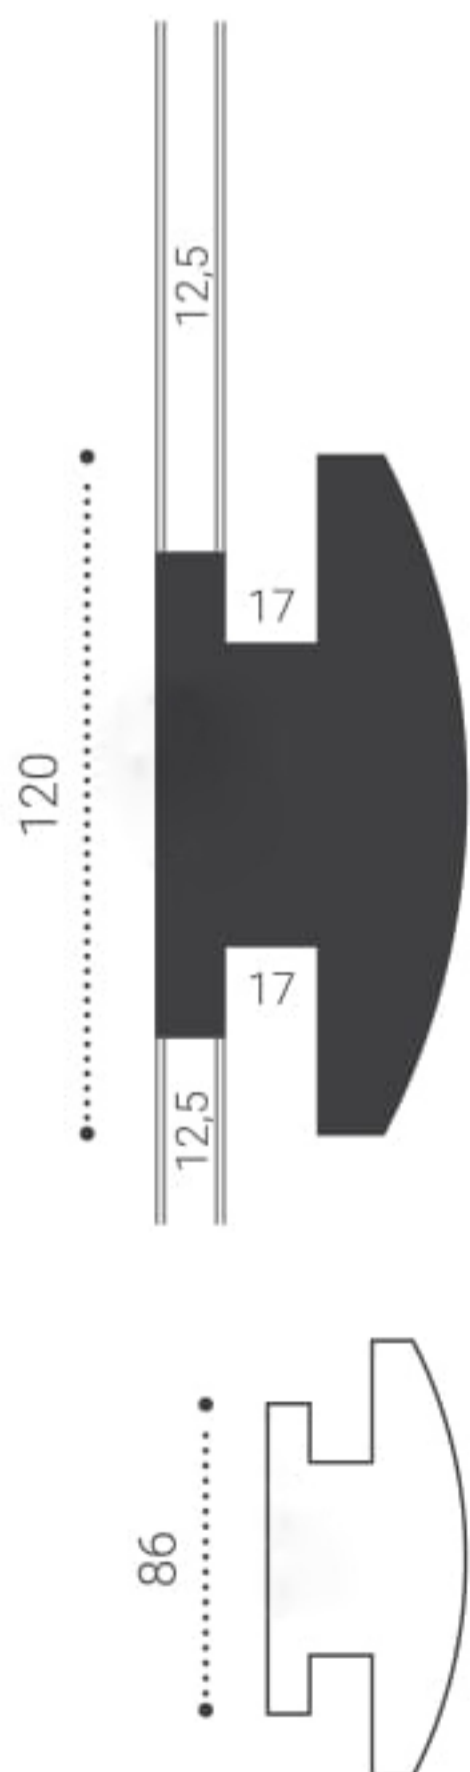

LS8 115x90  
pag 7

LS1 95x95  
pag 7

Moldinguri tavan integrate

LS49 165x60  
pag 15

LS 165x70  
pag 15

Moldinguri tavan perete Integrat

LS 22 125x35  
pag 3

LS 4 150x55  
pag 3

LS 5 170x50  
pag 3

LS 51 180x25  
pag 5

LS 6 170x50  
pag 5

LS 2 185x35  
pag 5

LS 22 /125x35mm

LS 4/150x55mm

LS 5/170x50mm

LS 51/180x25mm

LS 6/180x35mm

LS 2/185x35mm

HEAVEN DESIGN LIGHT EDITION

LS8 /115x50mm

LS52/ 150x90mm

LS1/ 95x95mm

HEAVEN DESIGN LIGHT EDITION

LS11/90x40mm

LS7/120x40mm

HEAVEN DESIGN LIGHT EDITION

LS13/65x40mm

LS53/95x45mm

HEAVEN DESIGN LIGHT EDITION

LS9/90x50mm

LS10/120x55mm.

HEAVEN DESIGN LIGHT EDITION