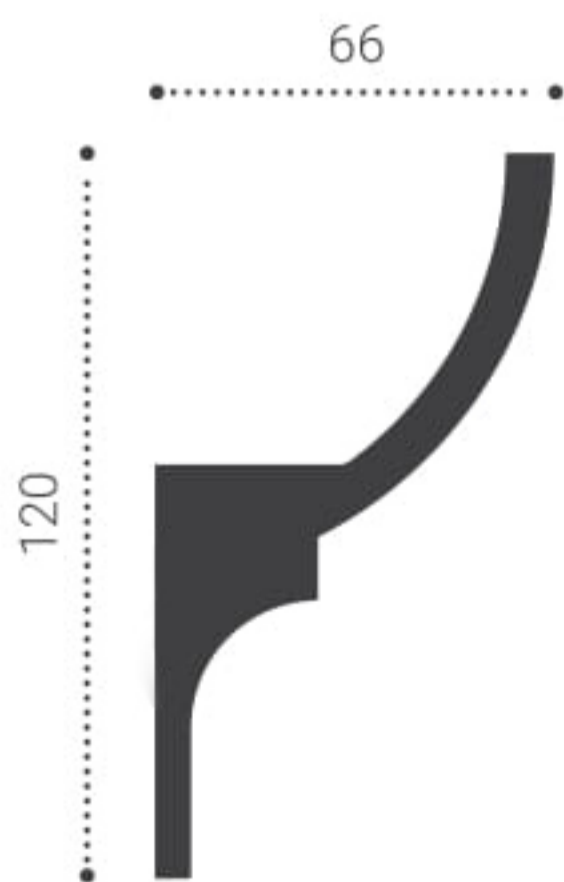

LS58/120x100mm  
pag33

LS21/62x25mm

LS28/102x25mm

LS29/142x25mm

LS 21

LS 21

LS31/75x36mm

LS20/100x45

LS 31

LS 31

LS 31

LS 31

HEAVEN DESIGN LIGHT EDITION

LS30/70x40mm

LS54/100x55mm

LS55/120x66mm

LS24/80x60mm

LS26/100x50mm

LS27/140x106 mm

LS 26

LS 21

LS 28

HEAVEN DESIGN LIGHT EDITION

LS56/90x96mm

LS36/115x115mm

LS 36

LS 31

LS 20

LS 31

LS57/120x60mm

LS58/120x100mm

LS 58