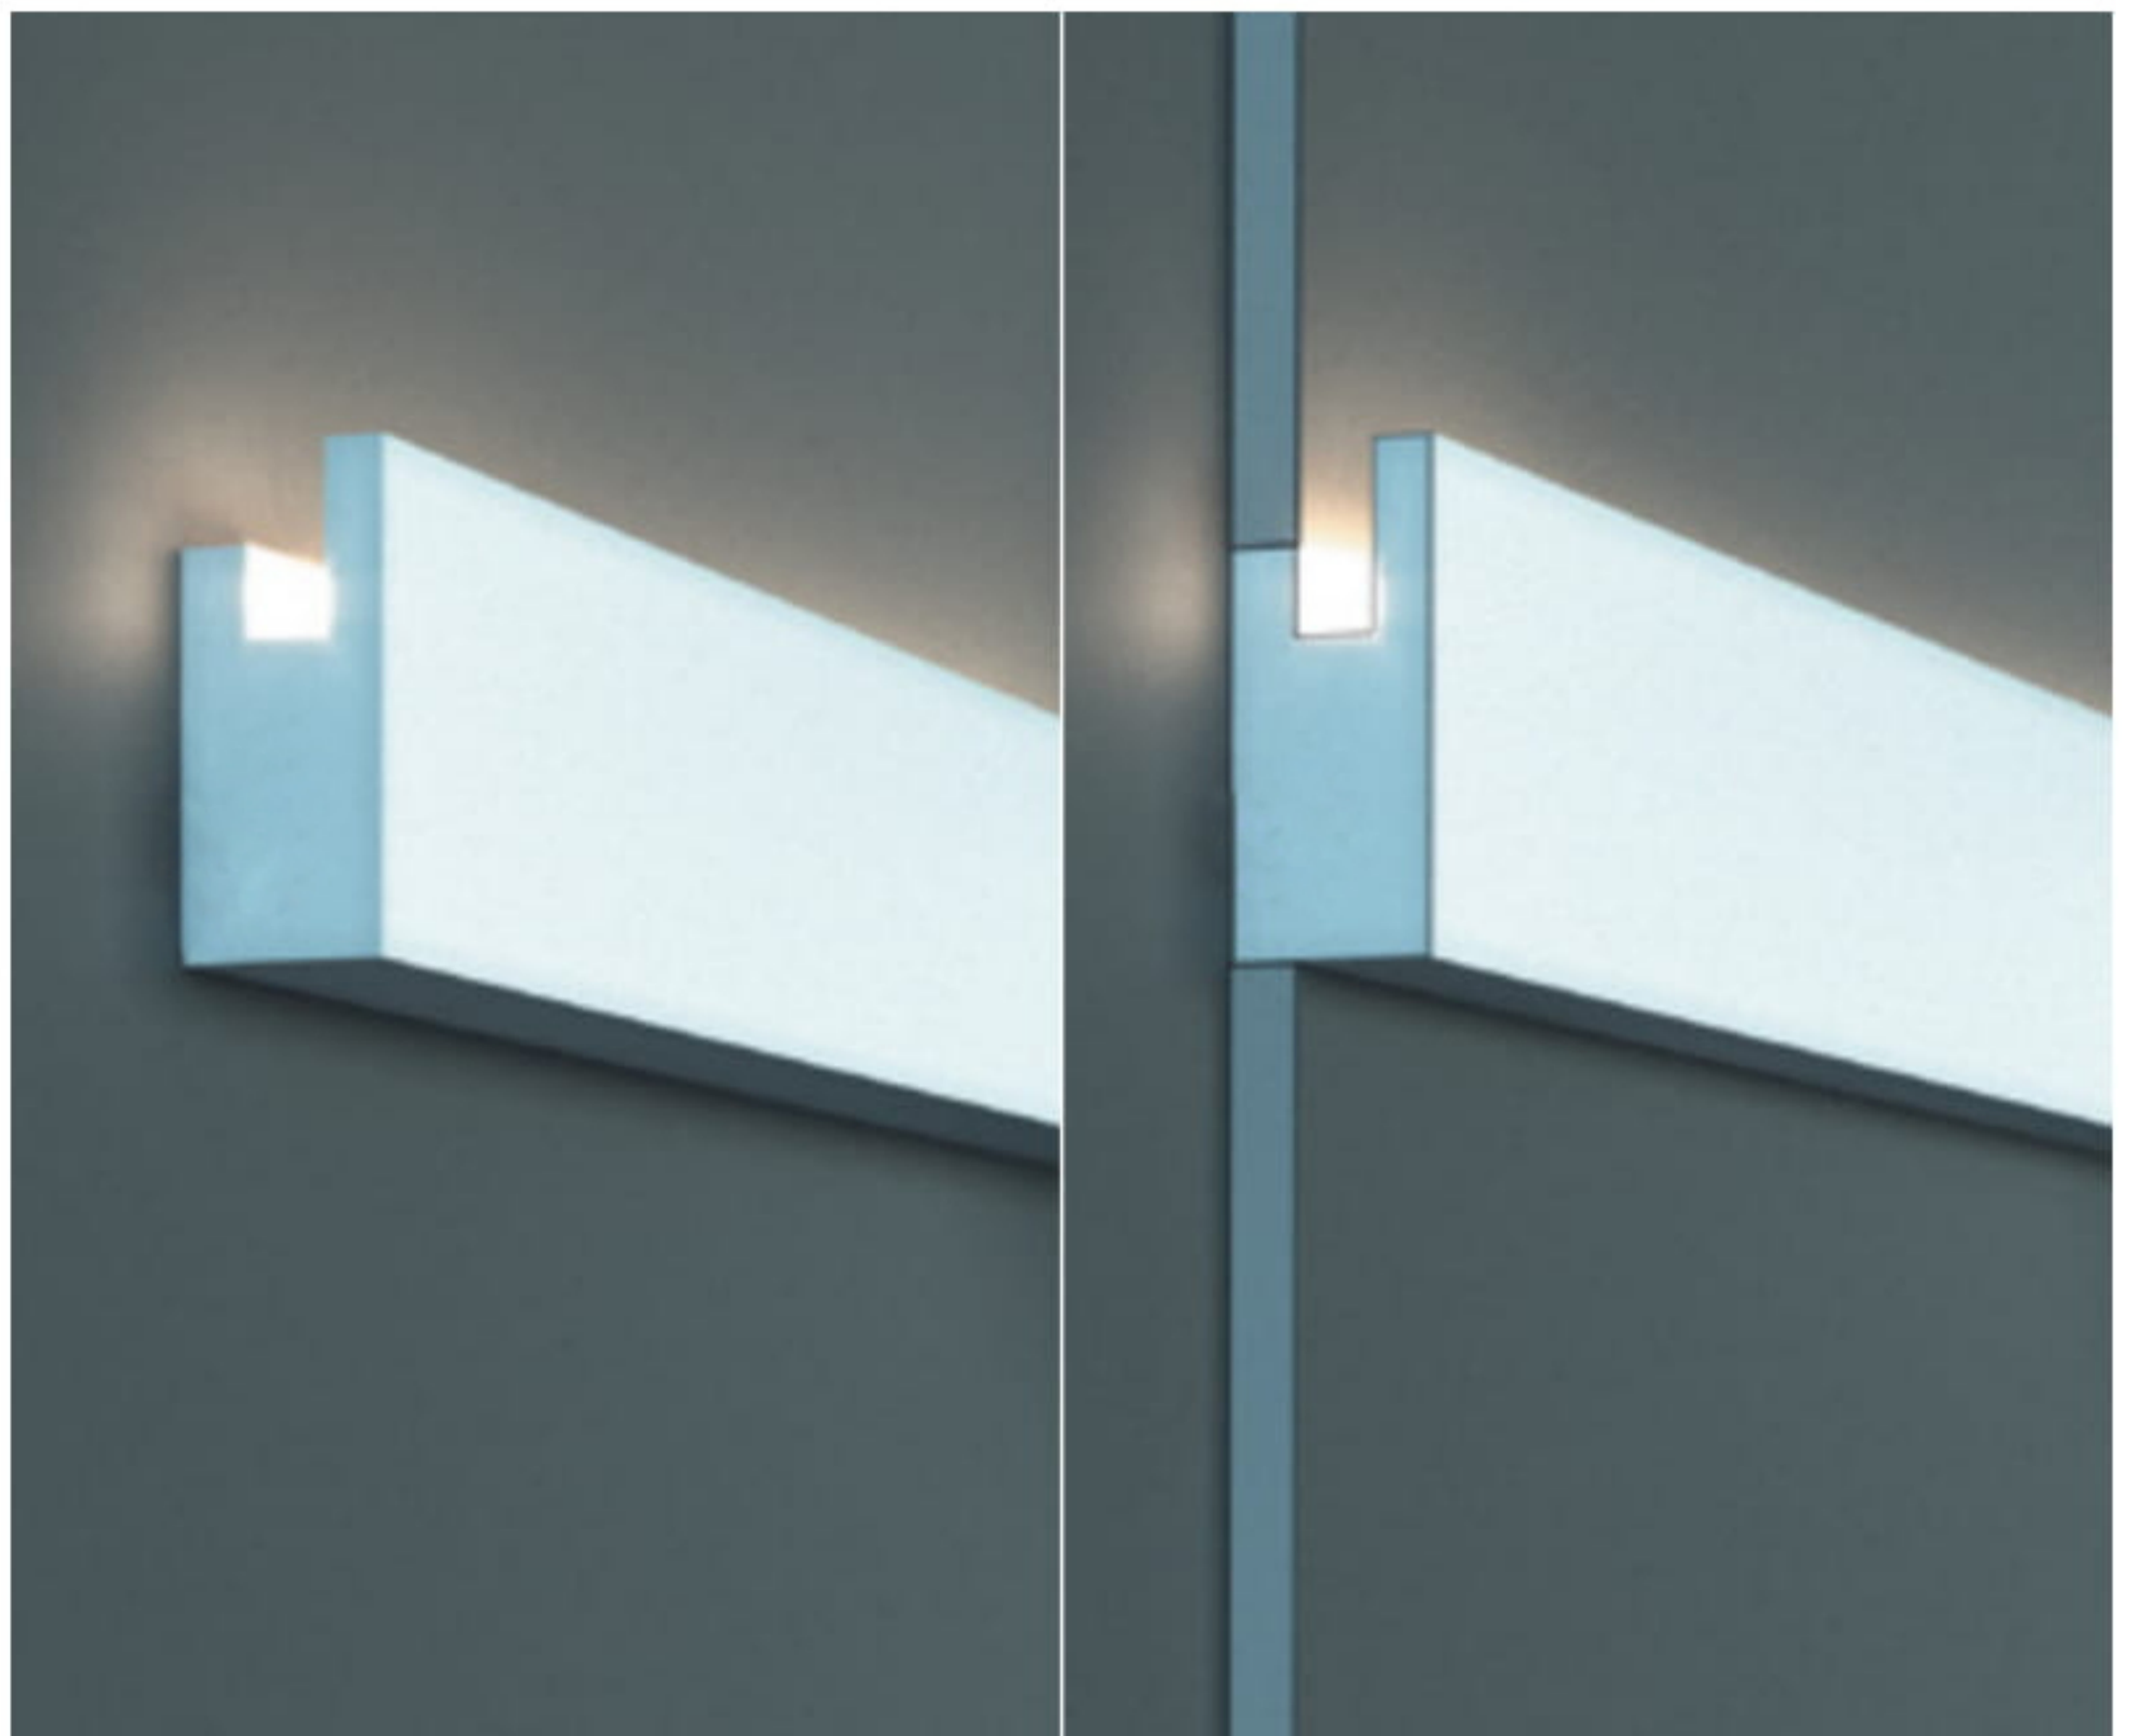

LS 6/180x35mm

LS 2/185x35mm

HEAVEN DESIGN LIGHT EDITION

LS8 /115x50mm

LS52/ 150x90mm

LS1/ 95x95mm

HEAVEN DESIGN LIGHT EDITION

LS11/90x40mm