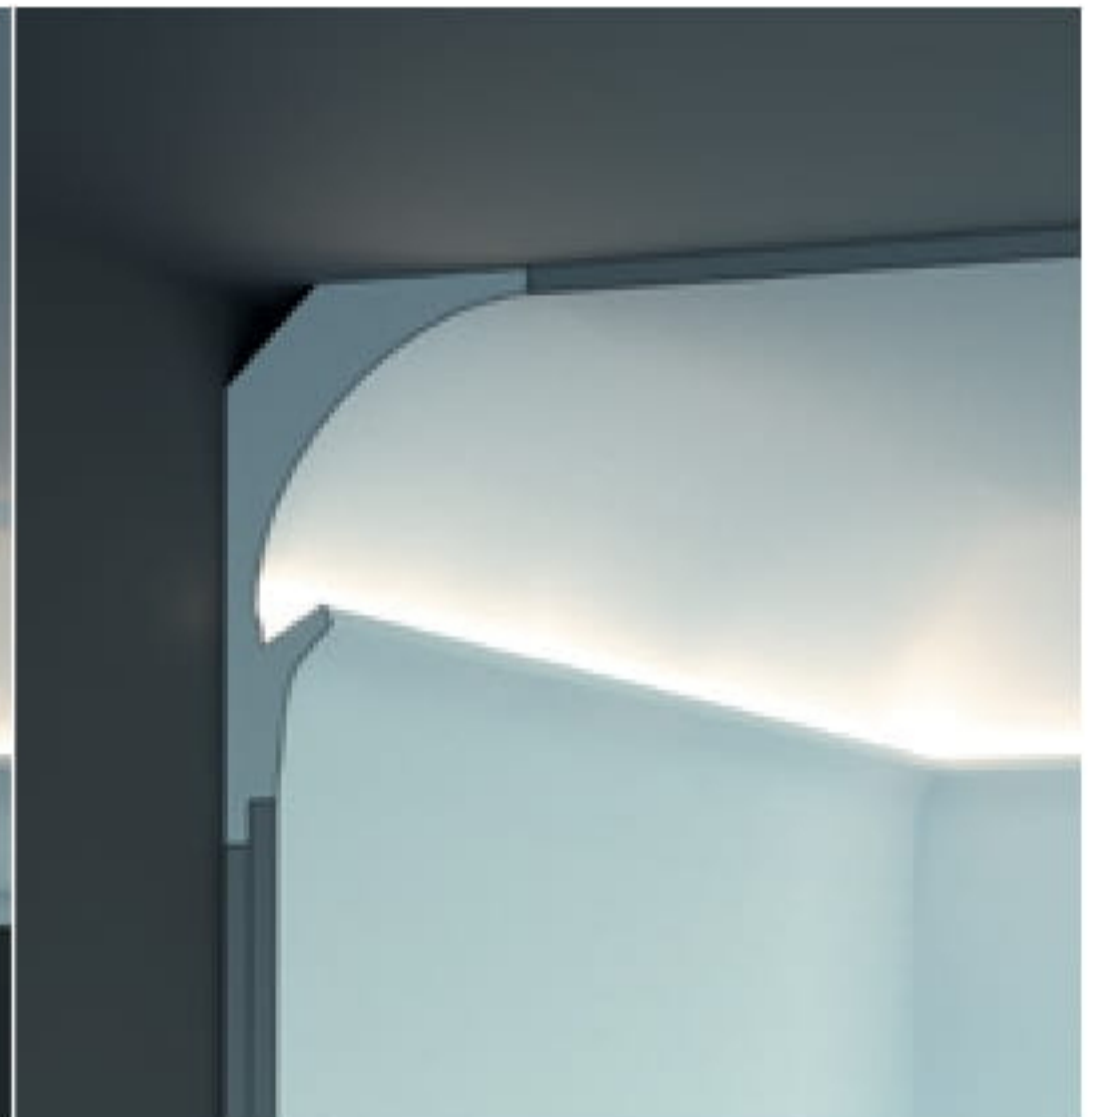

LS 6/180x35mm

LS 2/185x35mm

HEAVEN DESIGN LIGHT EDITION

LS8 /115x50mm

LS52/ 150x90mm

LS1/ 95x95mm

HEAVEN DESIGN LIGHT EDITION

LS11/90x40mm