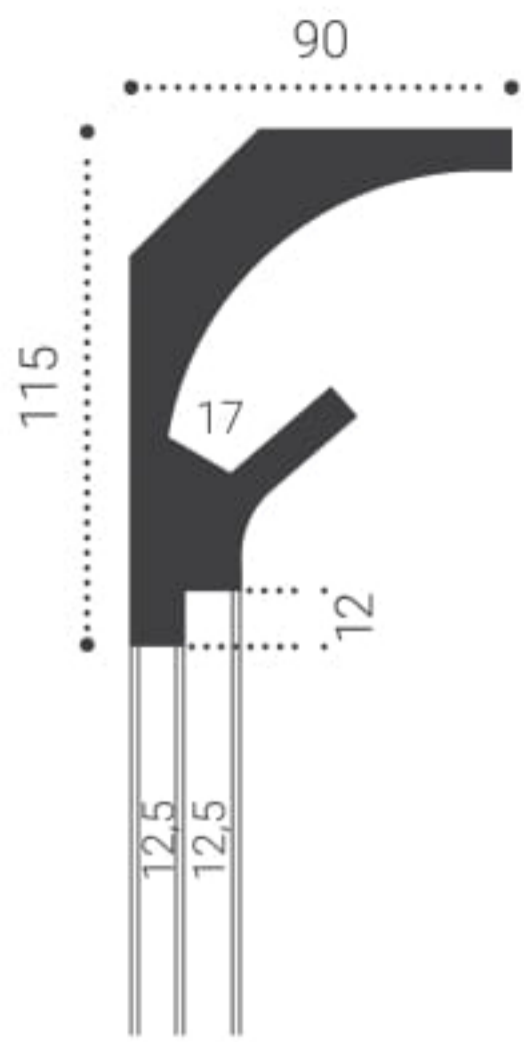

LS 5 170x50  
pag 3

LS 51 180x25  
pag 5

LS 6 170x50  
pag 5

LS 2 185x35  
pag 5

LS 22 /125x35mm

LS 4/150x55mm

LS 5/170x50mm

LS 51/180x25mm

LS 6/180x35mm

LS 2/185x35mm

HEAVEN DESIGN LIGHT EDITION

LS8 /115x50mm

LS52/ 150x90mm

LS1/ 95x95mm

HEAVEN DESIGN LIGHT EDITION

LS11/90x40mm

LS7/120x40mm

HEAVEN DESIGN LIGHT EDITION

LS13/65x40mm

LS53/95x45mm

HEAVEN DESIGN LIGHT EDITION

LS9/90x50mm

LS10/120x55mm.

HEAVEN DESIGN LIGHT EDITION

LS24/80x60mm

LS26/100x50mm

LS27/140x106 mm

LS 26

LS 21

LS 28

HEAVEN DESIGN LIGHT EDITION

LS56/90x96mm