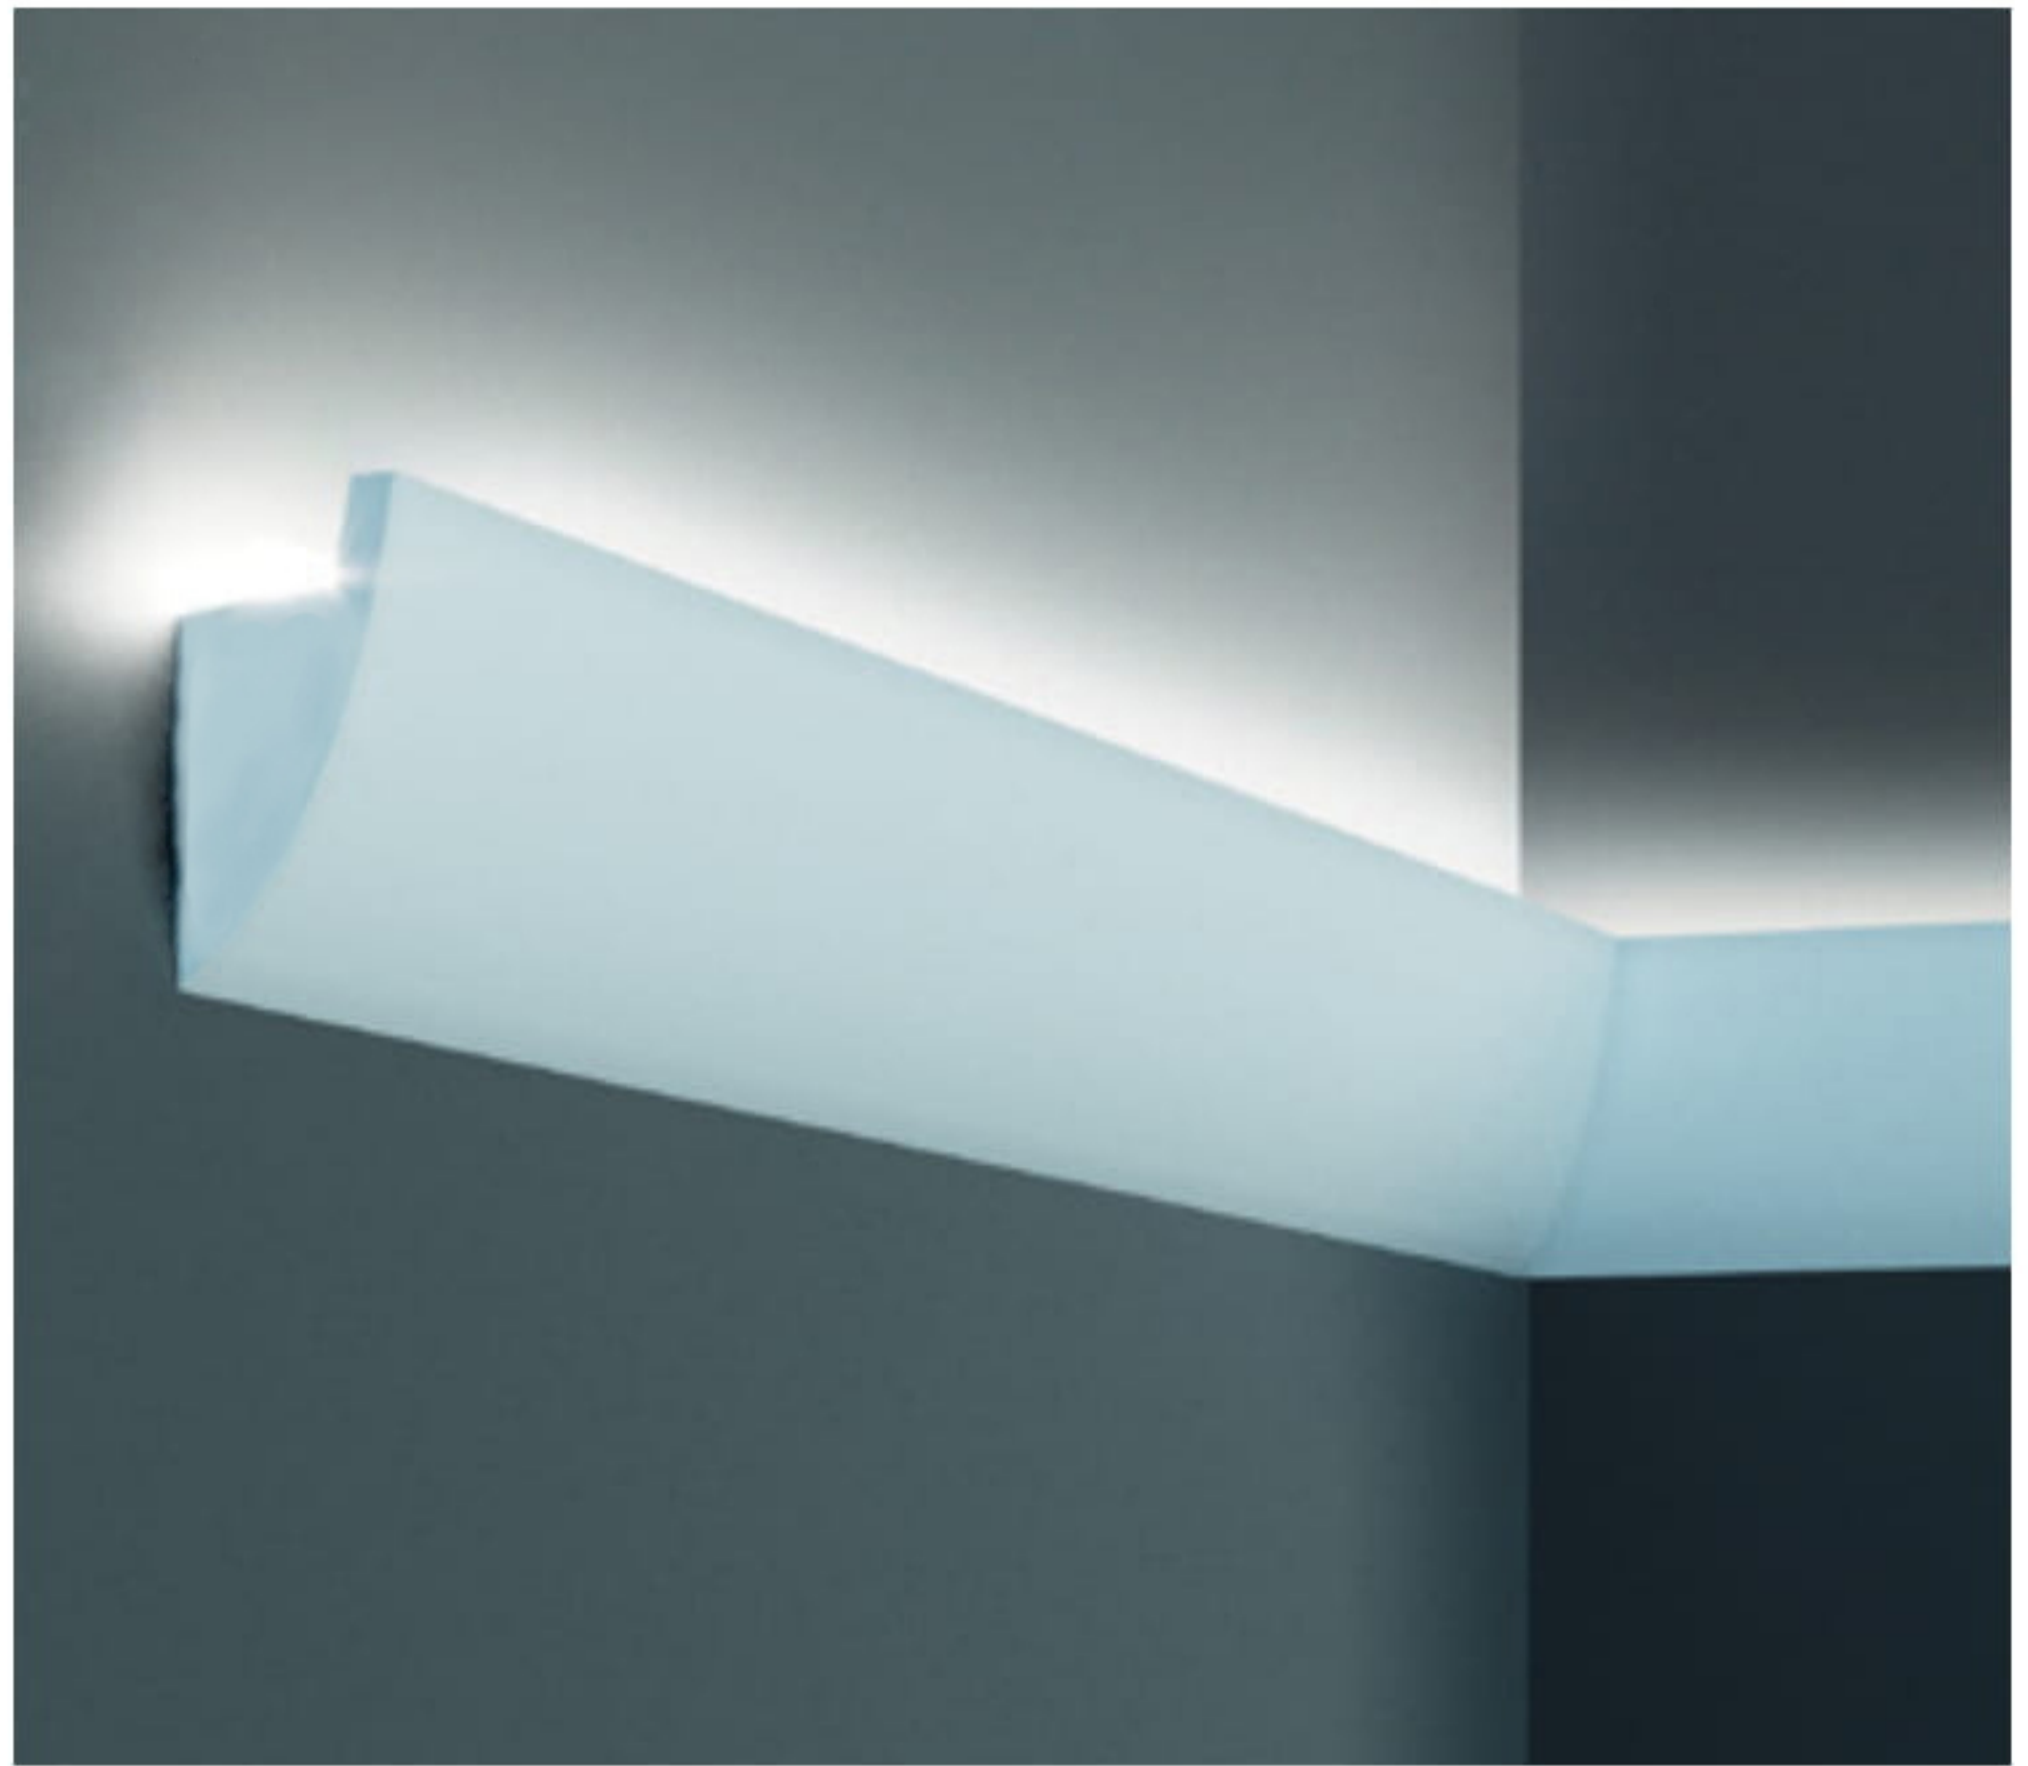

LS31/75x36mm