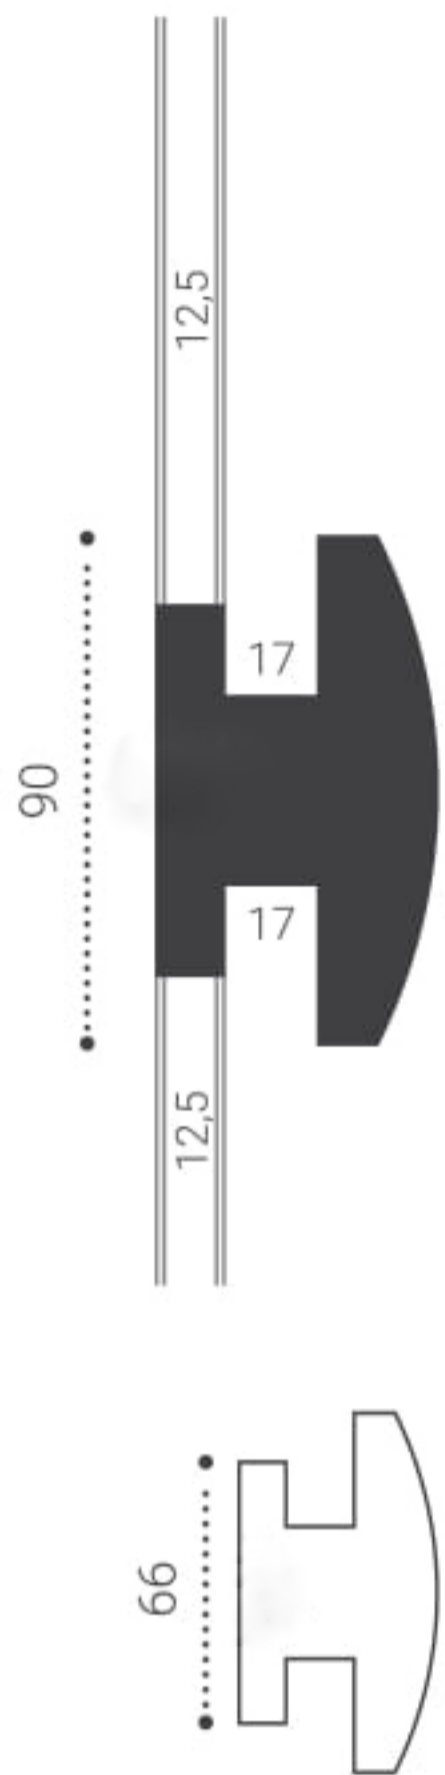

LS8 115x90  
pag 7

LS1 95x95  
pag 7

Moldinguri tavan integrate

LS49 165x60  
pag 15

LS 165x70  
pag 15

Moldinguri tavan perete Integrat

LS 22 125x35  
pag 3

LS 4 150x55  
pag 3

LS 5 170x50  
pag 3

LS 51 180x25  
pag 5

LS 6 170x50  
pag 5

LS 2 185x35  
pag 5

LS 22 /125x35mm

LS 4/150x55mm

LS 5/170x50mm

LS 51/180x25mm

LS 6/180x35mm

LS 2/185x35mm

HEAVEN DESIGN LIGHT EDITION

LS8 /115x50mm

LS52/ 150x90mm

LS1/ 95x95mm

HEAVEN DESIGN LIGHT EDITION

LS11/90x40mm

LS7/120x40mm

HEAVEN DESIGN LIGHT EDITION

LS13/65x40mm

LS53/95x45mm

HEAVEN DESIGN LIGHT EDITION

LS9/90x50mm

LS10/120x55mm.

HEAVEN DESIGN LIGHT EDITION