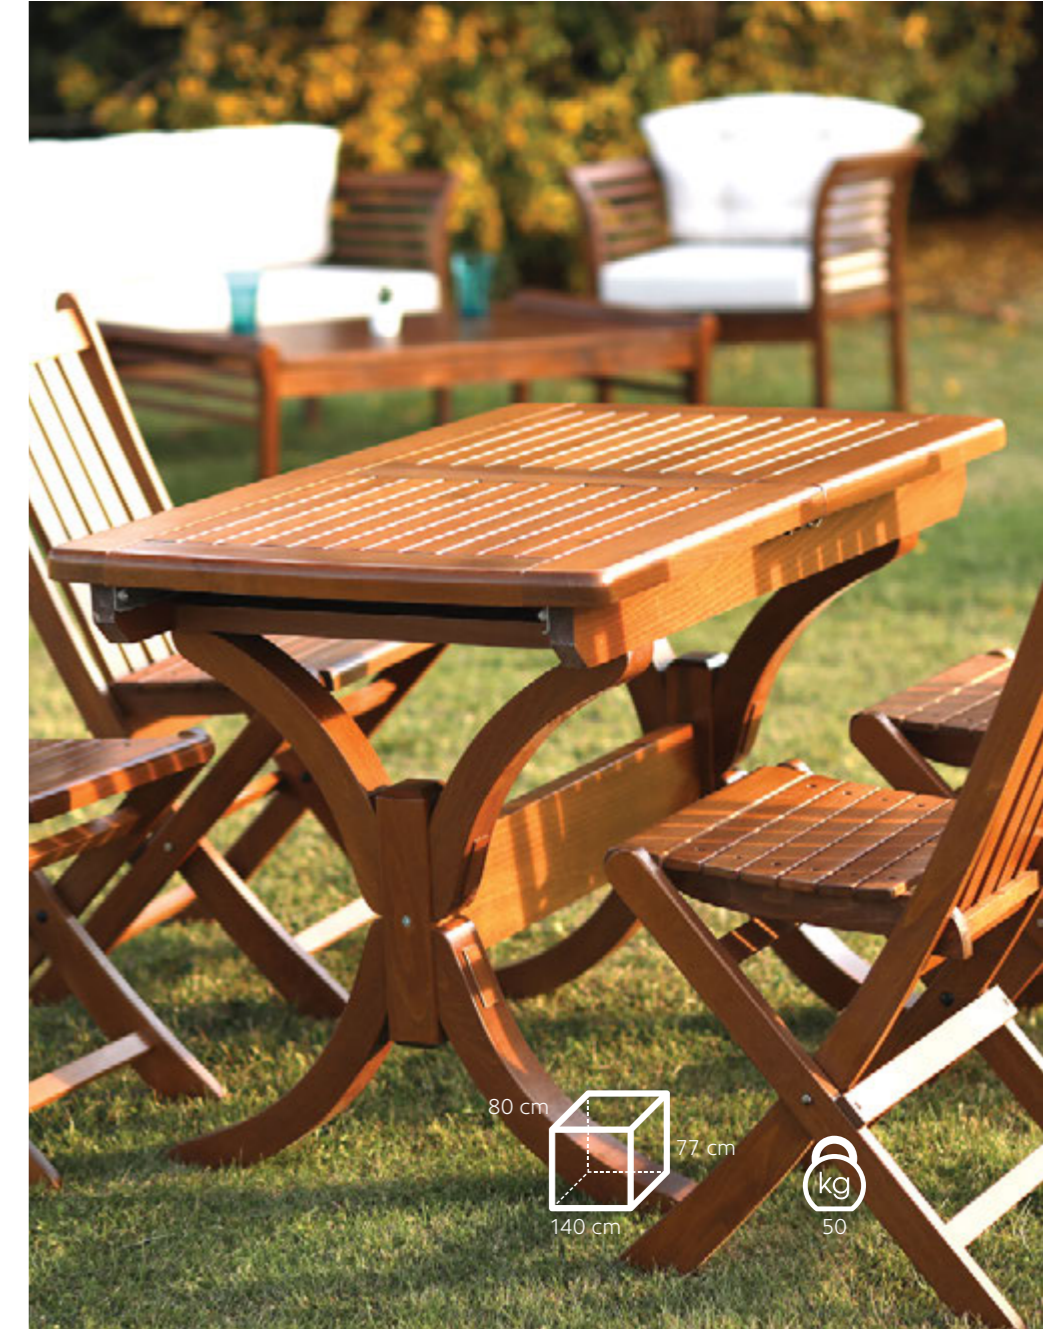

Bahçeci
design comes to life...

Table

Palermo

Colour Options

Walnut

White

W x L: 70 x 120 + 40 cm 2 pcs. in-box, 0,213 m³, 41.7 kg
W x L: 80 x 140 + 40 cm 2 pcs. in-box, 0,258 m³, 50 kg
W x L: 90 x 160 + 40 cm 2 pcs. in-box, 0,345 m³, 59.7 kg
W x L: 90 x 180 + 50 cm 2 pcs. in-box, 0,375 m³, 62 kg
W x L: 100 x 200 + 50 cm 2 pcs. in-box, 0,444 m³, 71 kg
W x L: 100 x 200 + 50 + 50 cm 2 pcs. in-box, 0,444 m³, 74 kg
H : 77 cm