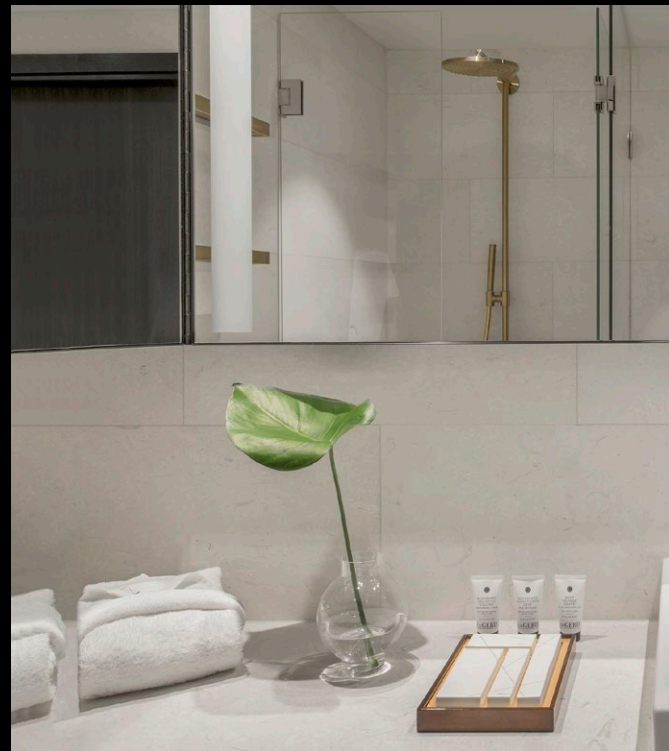

AXOR Citterio mixers predominate at the washbasin and free-standing bath. Fittingly with rough edges. They provide an elegant continuum to the monumentality of the room. Particularly in combination with AXOR Universal Accessories. Masterpieces for the wall. Rooms which make a powerful impact in their entirety.