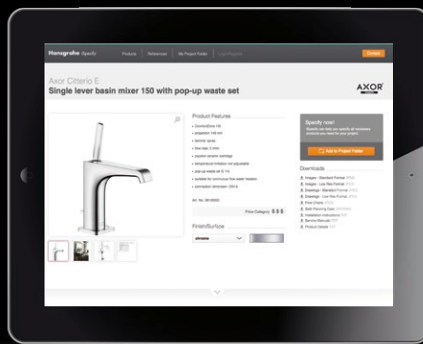

iSpecify:
Planning bathrooms efficiently