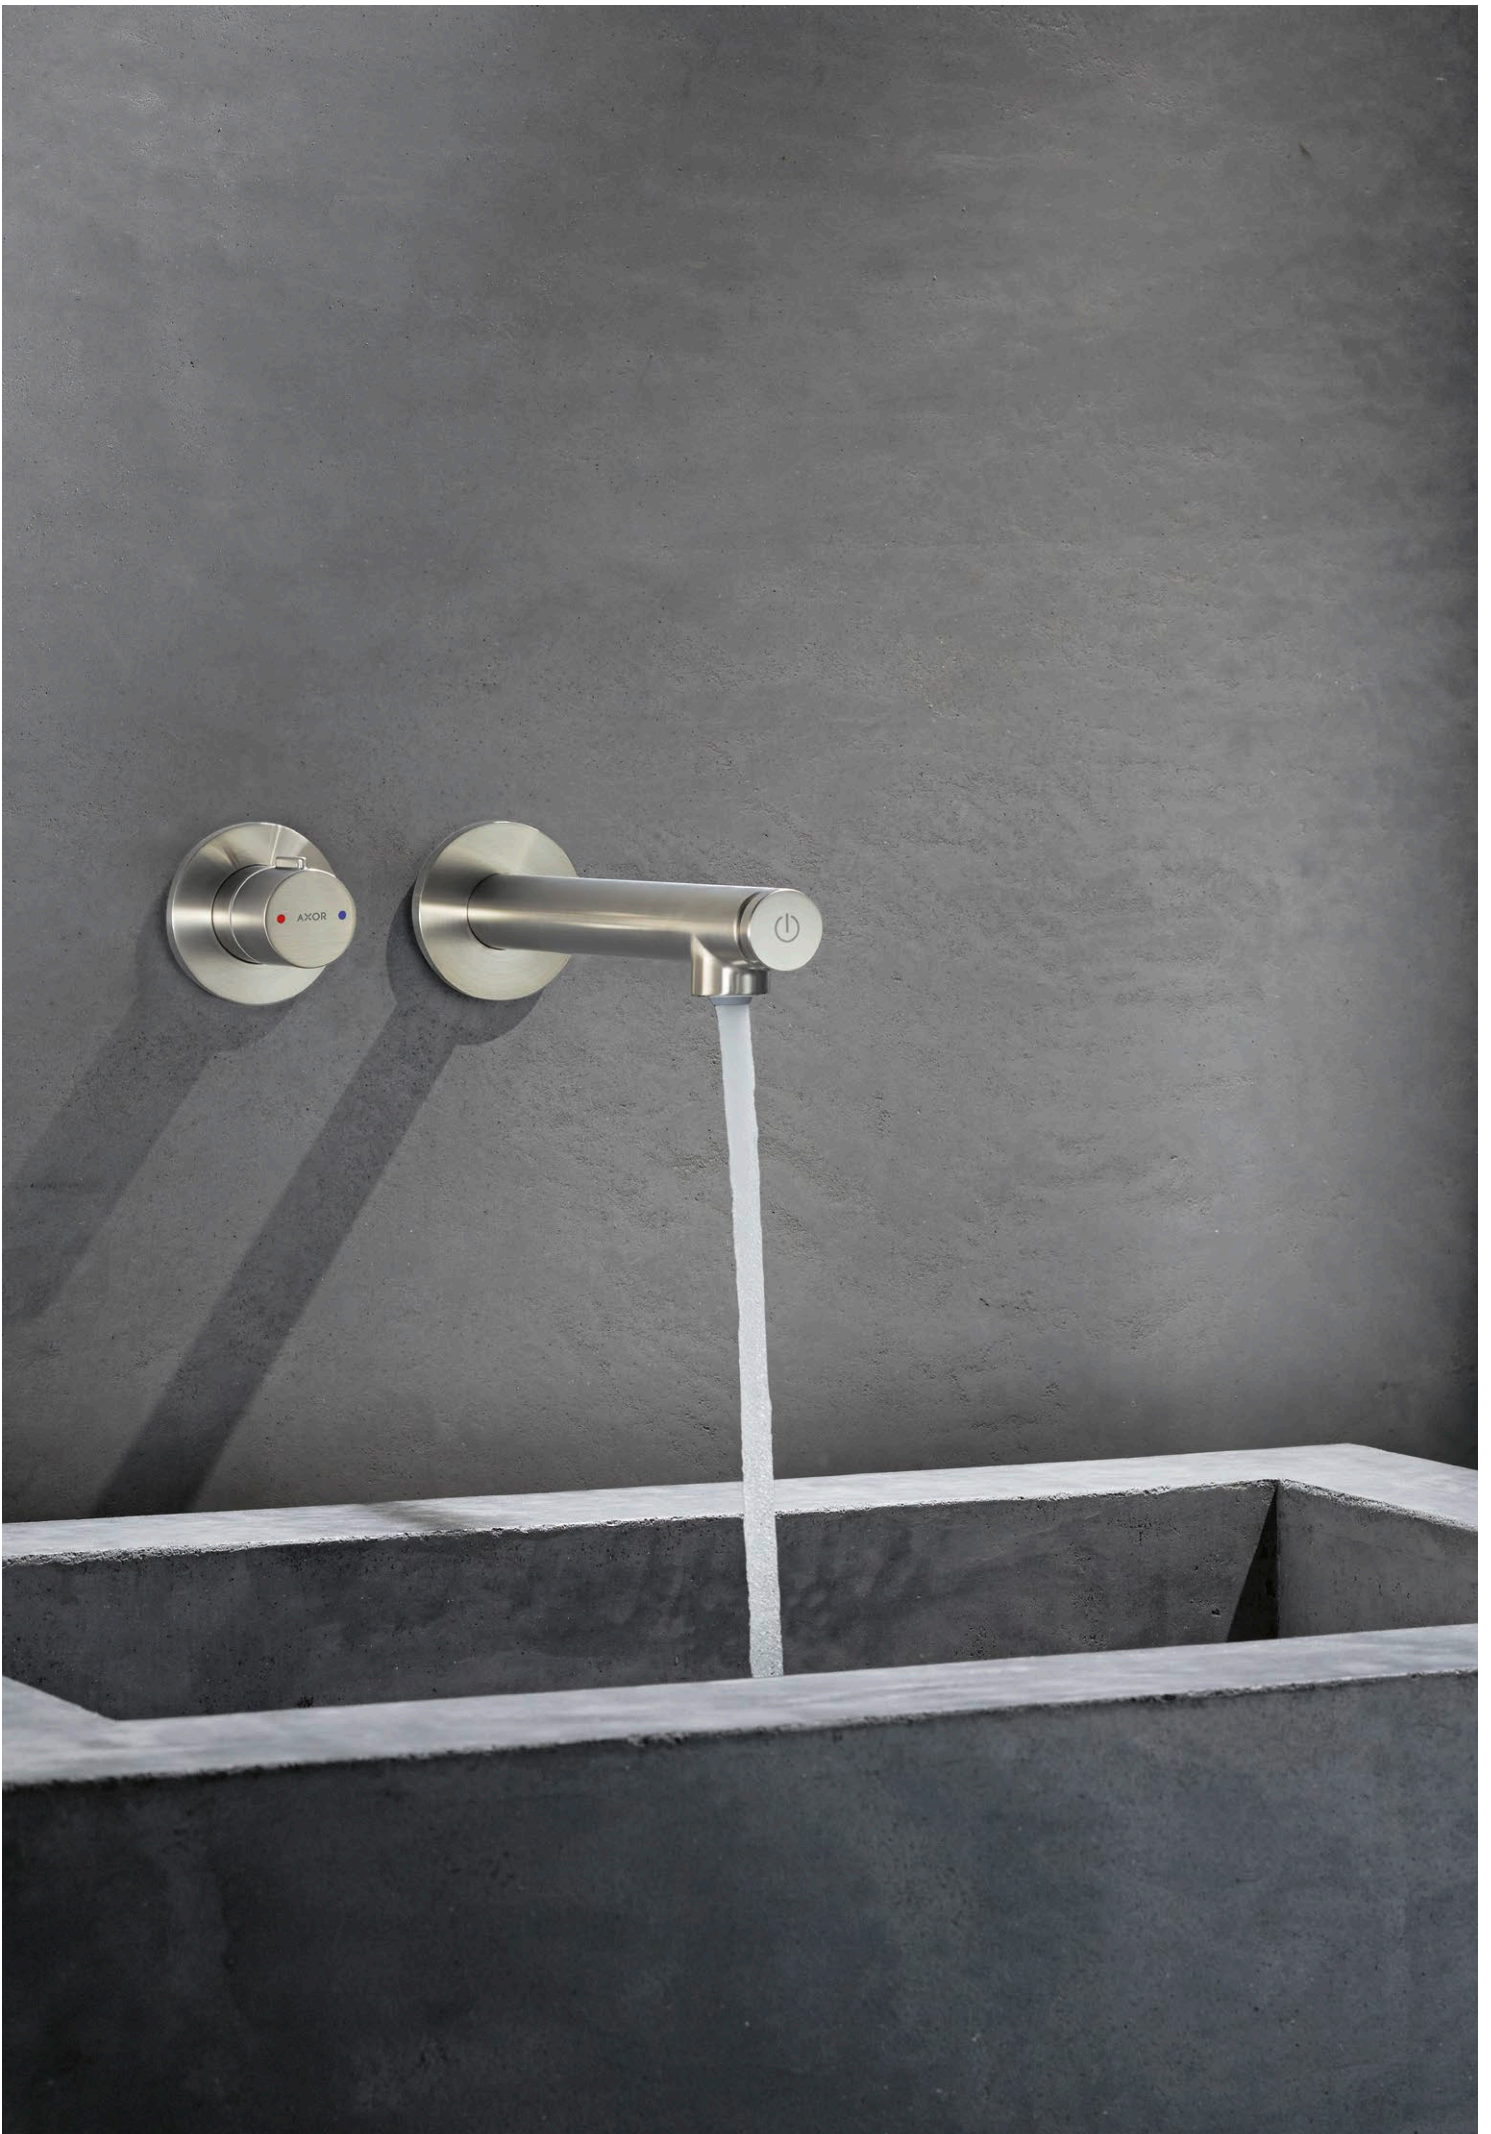

ascetic form exudes a unique radiance. At the wash basin. In the shower. At the bathtub. Radically functional. Radically purist. In perfection.

Design: Phoenix Design

The elevation of purism. The floor-standing basin mixer - sculptured to perfection. Refined with the exclusive Polished Brass AXOR FinishPlus special surface: elevation one step further.