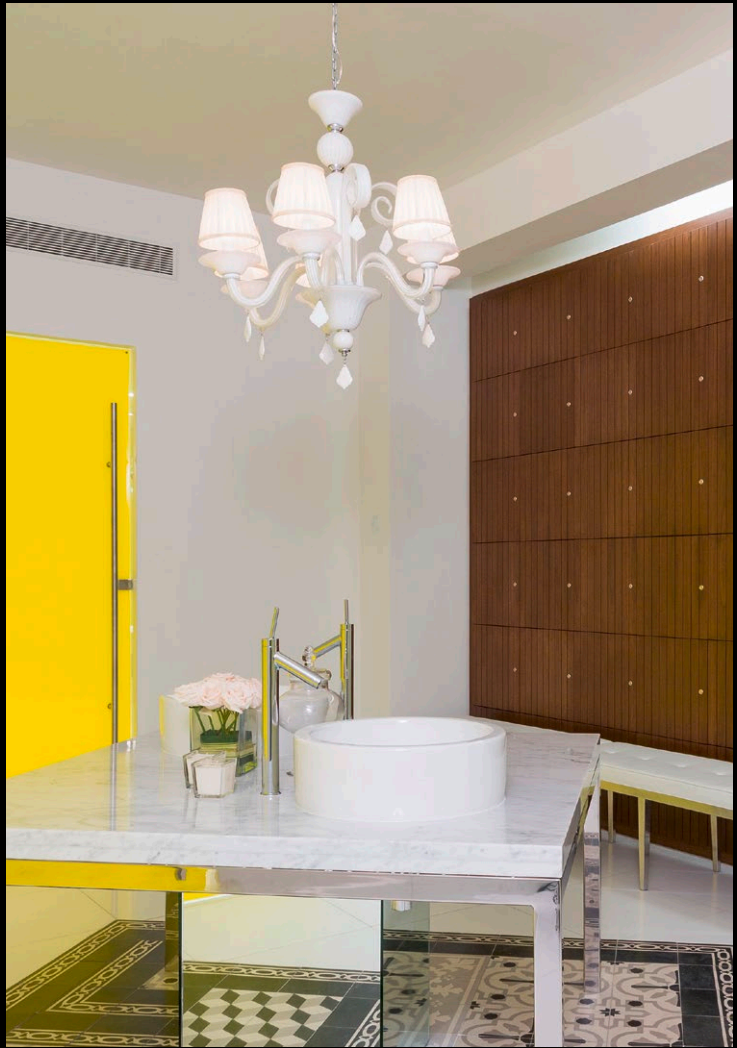

Superb: the master bathrooms. Designed as private havens of peace. High end, with premium materials. Such as marble and natural woods. Luxurious, with free-standing baths. Perfected with AXOR Citterio taps. Monumental, in neo-classicist style. With extreme shine. Imbibes the washbasin and bath with amazing charisma. A room in which contemplation can be celebrated to perfection.